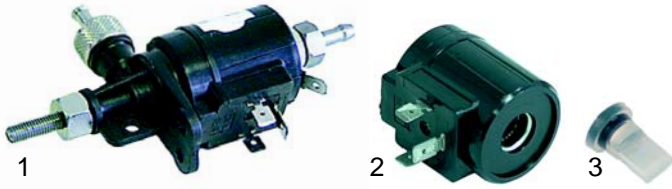

M

Dosing pumps

Item	Order	Description	Model	OEM
1	361004	dosing pump		10.373.045.10
2	361113	solenoid coil		
3	510298	valve