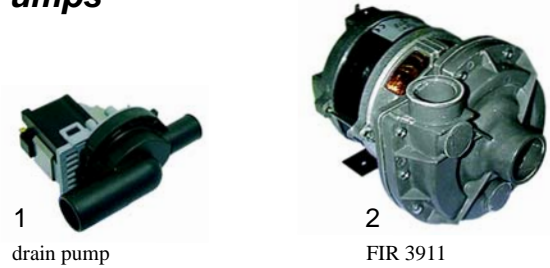

Pumps

Item	Order	Description	Model	OEM
1	500210	34W, 230V	MLS31	10.373.047.00
2	500038	0,75 HP, 230V	MLS30, MLS31, MLS35	10.373.046.00