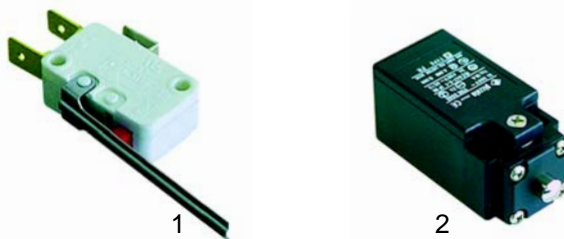

### Pressure switches, 2 levels

Item	Order	Description	Model	OEM
1	541038	45/20, 95/70	MLS31	10.373.029.00

### Thermostats

Item	Order	Description	Model	OEM
1	390232	55 C, contact thermostat	MLS30, MLS31,	10.373.040.00
2	375209	140 C, safety thermostat	MLS35, MLC50, MLC65	10.373.050.00

Item	Order	Description	Model	OEM
1	375210	30 - 90 C, 3-pole	MLS30, ML31	10.373.049.00
2	375211	80 - 90 C, 1-pole	MLS35, MLC56, MLC65	10.373.146.00

### Micro switches

Item	Order	Description	Model	OEM
1	345254	2-pole	MLS, MLS31, MLS35	10.373.042.00
2	345330	proximity switch	MLC50, MLC65	10.373.077.00