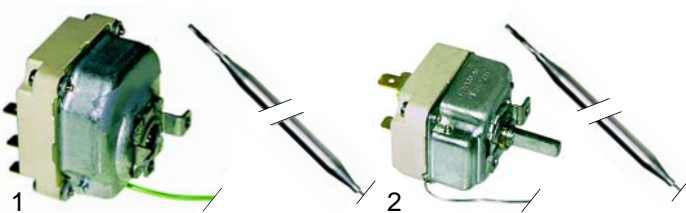

Item	Order	Description	Model	OEM
1	375210	30 - 90 C, 3-pole	MLS30, ML31	10.373.049.00
2	375211	80 - 90 C, 1-pole	MLS35, MLC56, MLC65	10.373.146.00