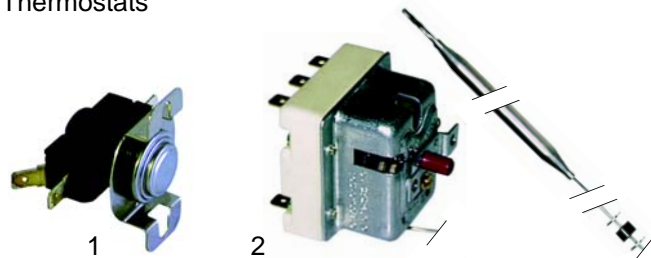

Thermostats

Item	Order	Description	Model	OEM
1	390232	55 C, contact thermostat	MLS30, MLS31,	10.373.040.00
2	375209	140 C, safety thermostat	MLS35, MLC50, MLC65	10.373.050.00