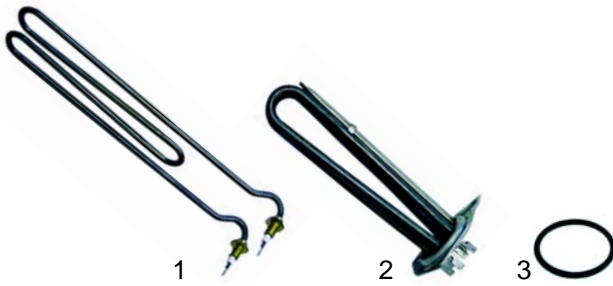

Heating elements

Item	Order	Description	Model	OEM
1	415938	1800W, 230V		10.373.038.13
2	415934	3500W, 3 phases 230V	MLC50, MLC65	10.373.126.00
3	510409	gasket		10.365.042.00