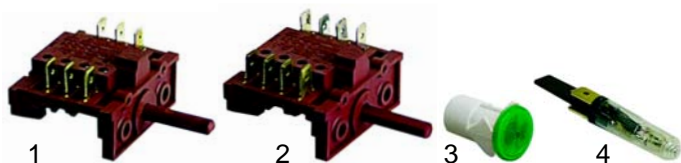

### Switches, lamps

Item	Order	Description	Model	OEM
1	300085	program switch	MLS30, MLS35	10.373.031.00
2	300086	program switch	MLS31	10.373.032.00

Item	Order	Description	Model	OEM
1	300083	main switch		10.373.079.00
2	300082	program switch		10.373.080.00
3	359262	socket, 1,2mm	MLC50, MLC65	10.373.035.00
4	359132	signal element, 230V		10.373.034.00