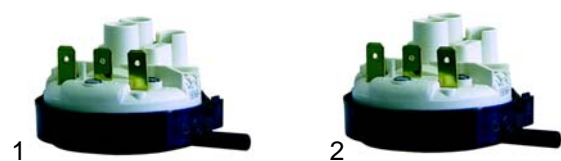

### Switches, lamps

Item	Order	Description	Model	OEM
1	300085	program switch	MLS30, MLS35	10.373.031.00
2	300086	program switch	MLS31	10.373.032.00

Item	Order	Description	Model	OEM
1	300083	main switch		10.373.079.00
2	300082	program switch		10.373.080.00
3	359262	socket, 1,2mm	MLC50, MLC65	10.373.035.00
4	359132	signal element, 230V		10.373.034.00

### Pressure switches, 1 level

Item	Order	Description	Model	OEM
1	541046	45/20	MLS30, MLS35	10.373.028.00
2	541047	340/200	MLC50, MLC65	10.373.087.06