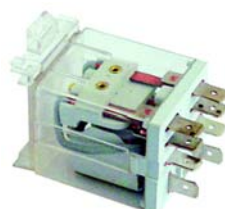

Relays

Item	Order	Description	Model	OEM
1	380330	2-pole-changeover, 10A	universal	10.373.124.00