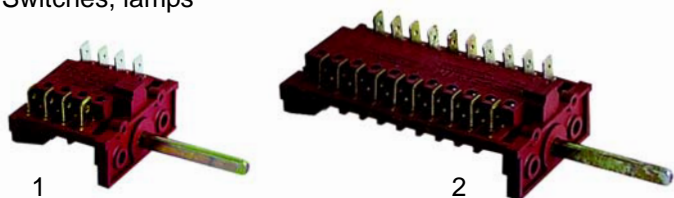

### Switches, lamps

Item	Order	Description	Model	OEM
1	300085	program switch	MLS30, MLS35	10.373.031.00
2	300086	program switch	MLS31	10.373.032.00

Item	Order	Description	Model	OEM
1	300083	main switch		10.373.079.00
2	300082	program switch		10.373.080.00
3	359262	socket, 1,2mm	MLC50, MLC65	10.373.035.00
4	359132	signal element, 230V		10.373.034.00