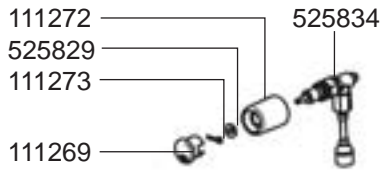

525999

529065 (Ø 1,1 mm)
525956 (Ø 1,2 mm)
529079 (Ø 1,3 mm)

526261 (6 GR)

529014 (12 GR)

529023

802025
(Ø 53/57 mm)

802104
(Ø 49/53 mm)

802103
(PLASTIC)

529894

529161 (ADJUSTABLE)

STEAM TAPS ATLANTIC

WATER TAP/VALVES ATLANTIC/PRESTIGE REVOLUTION

ATLANTIC/PRESTIGE REVOLUTION

ATLANTIC

VALVES/LEVEL INDICATOR PRESTIGE REVOLUTION

WATER TAP/VALVES MARINA