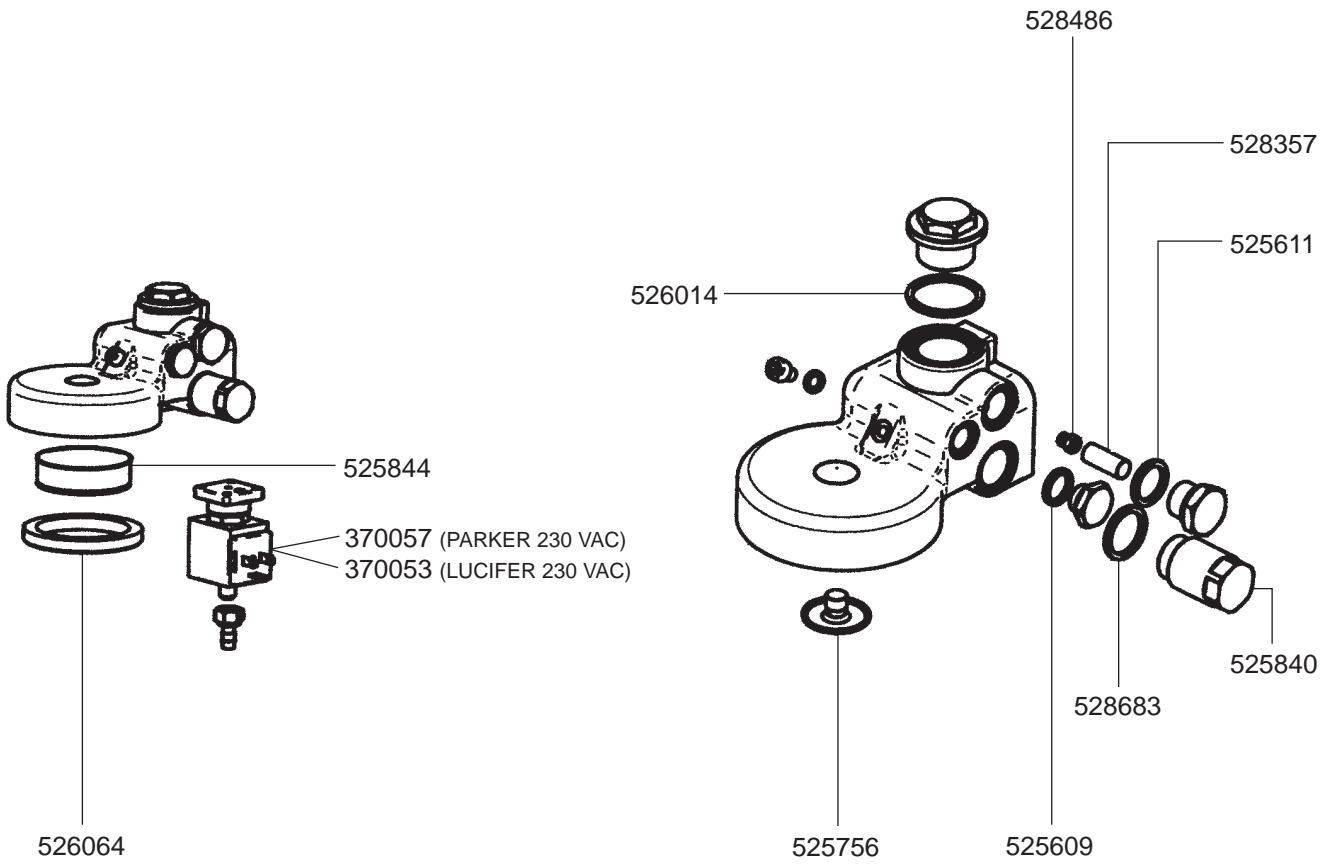

GROUP ATLANTIC/MARINA