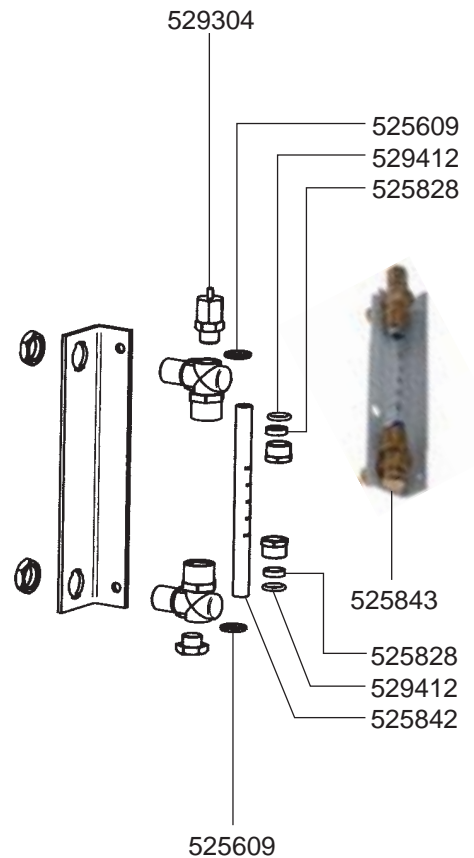

525999

529065 (Ø 1,1 mm)
525956 (Ø 1,2 mm)
529079 (Ø 1,3 mm)

526261 (6 GR)

529014 (12 GR)

529023

802025
(Ø 53/57 mm)

802104
(Ø 49/53 mm)

802103
(PLASTIC)

529894

529161 (ADJUSTABLE)

STEAM TAPS ATLANTIC

WATER TAP/VALVES ATLANTIC/PRESTIGE REVOLUTION

ATLANTIC/PRESTIGE REVOLUTION

ATLANTIC

VALVES/LEVEL INDICATOR PRESTIGE REVOLUTION

WATER TAP/VALVES MARINA