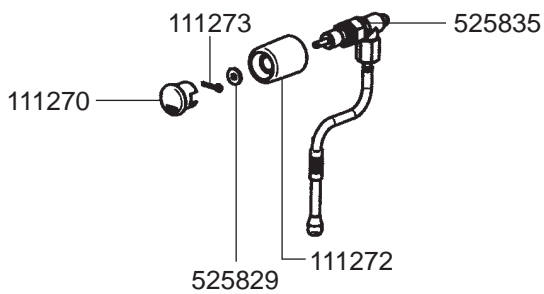

525999

529065 (Ø 1,1 mm)
525956 (Ø 1,2 mm)
529079 (Ø 1,3 mm)

526261 (6 GR)

529014 (12 GR)

529023

802025
(Ø 53/57 mm)

802104
(Ø 49/53 mm)

802103
(PLASTIC)

529894

529161 (ADJUSTABLE)

STEAM TAPS ATLANTIC

WATER TAP/VALVES ATLANTIC/PRESTIGE REVOLUTION

ATLANTIC/PRESTIGE REVOLUTION

ATLANTIC

VALVES/LEVEL INDICATOR PRESTIGE REVOLUTION

WATER TAP/VALVES MARINA