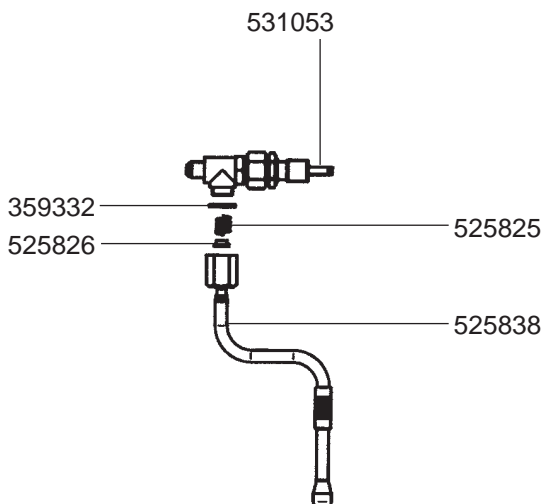

525999

529065 (Ø 1,1 mm)
525956 (Ø 1,2 mm)
529079 (Ø 1,3 mm)

526261 (6 GR)

529014 (12 GR)

529023

802025
(Ø 53/57 mm)

802104
(Ø 49/53 mm)

802103
(PLASTIC)

529894

529161 (ADJUSTABLE)

STEAM TAPS ATLANTIC

WATER TAP/VALVES ATLANTIC/PRESTIGE REVOLUTION

ATLANTIC/PRESTIGE REVOLUTION

ATLANTIC

VALVES/LEVEL INDICATOR PRESTIGE REVOLUTION

WATER TAP/VALVES MARINA