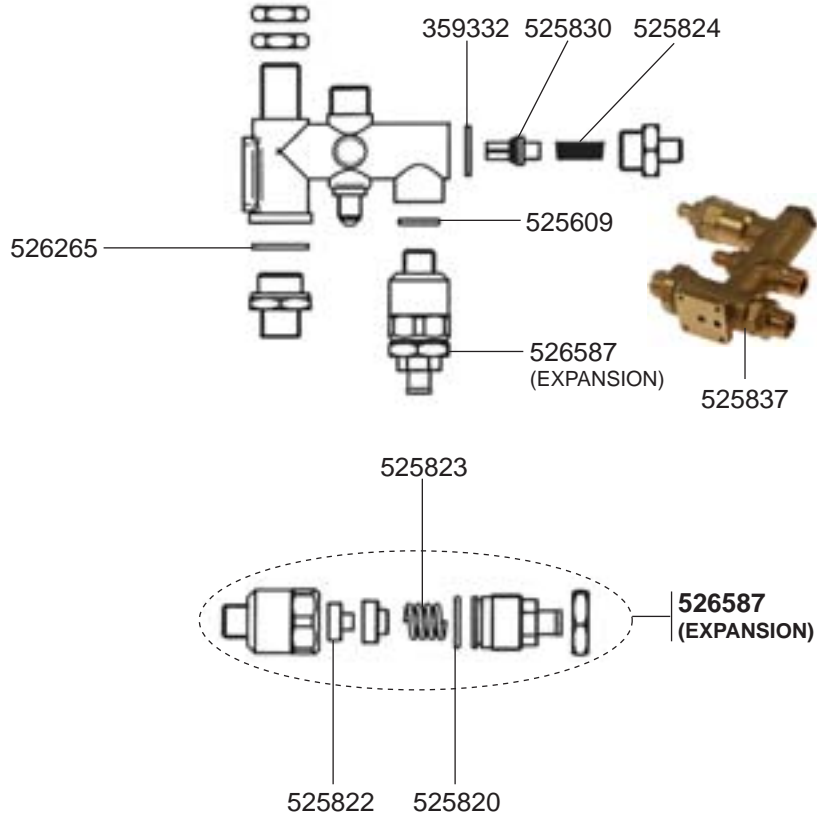

525999

529065 (Ø 1,1 mm)
525956 (Ø 1,2 mm)
529079 (Ø 1,3 mm)

526261 (6 GR)

529014 (12 GR)

529023

802025
(Ø 53/57 mm)

802104
(Ø 49/53 mm)

802103
(PLASTIC)

529894

529161 (ADJUSTABLE)

STEAM TAPS ATLANTIC

WATER TAP/VALVES ATLANTIC/PRESTIGE REVOLUTION

ATLANTIC/PRESTIGE REVOLUTION

ATLANTIC

VALVES/LEVEL INDICATOR PRESTIGE REVOLUTION

WATER TAP/VALVES MARINA