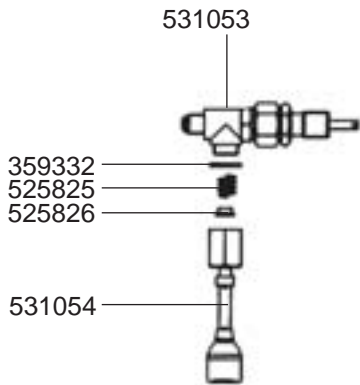

525999

529065 (Ø 1,1 mm)
525956 (Ø 1,2 mm)
529079 (Ø 1,3 mm)

526261 (6 GR)

529014 (12 GR)

529023

802025
(Ø 53/57 mm)

802104
(Ø 49/53 mm)

802103
(PLASTIC)

529894

529161 (ADJUSTABLE)

STEAM TAPS ATLANTIC

WATER TAP/VALVES ATLANTIC/PRESTIGE REVOLUTION

ATLANTIC/PRESTIGE REVOLUTION

ATLANTIC

VALVES/LEVEL INDICATOR PRESTIGE REVOLUTION

WATER TAP/VALVES MARINA

111390

359140

359139

345722
(ONE POLE)

347402

347403

345720
(TWO POLES)

402724