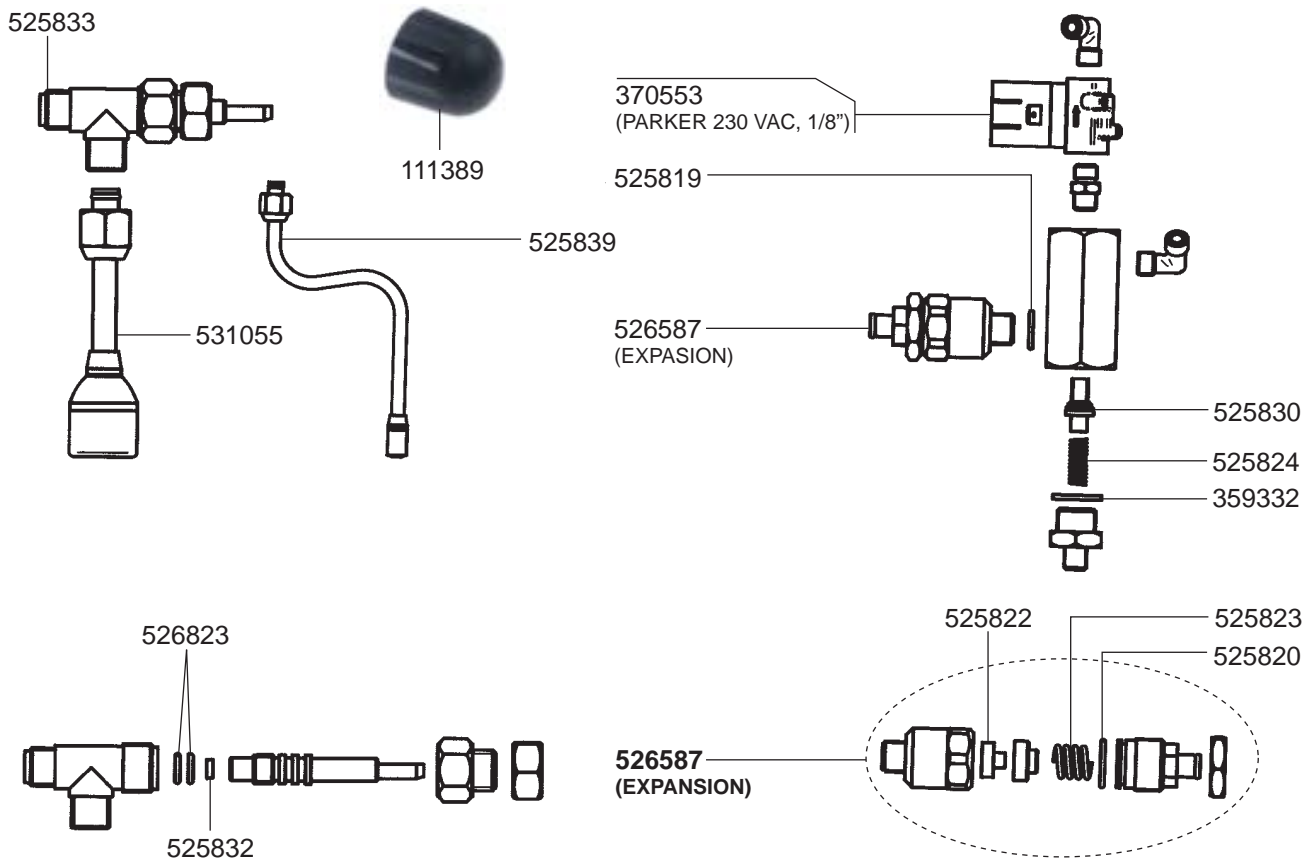

529894

529161 (ADJUSTABLE)

STEAM TAPS ATLANTIC

WATER TAP/VALVES ATLANTIC/PRESTIGE REVOLUTION

ATLANTIC/PRESTIGE REVOLUTION

ATLANTIC

VALVES/LEVEL INDICATOR PRESTIGE REVOLUTION

WATER TAP/VALVES MARINA