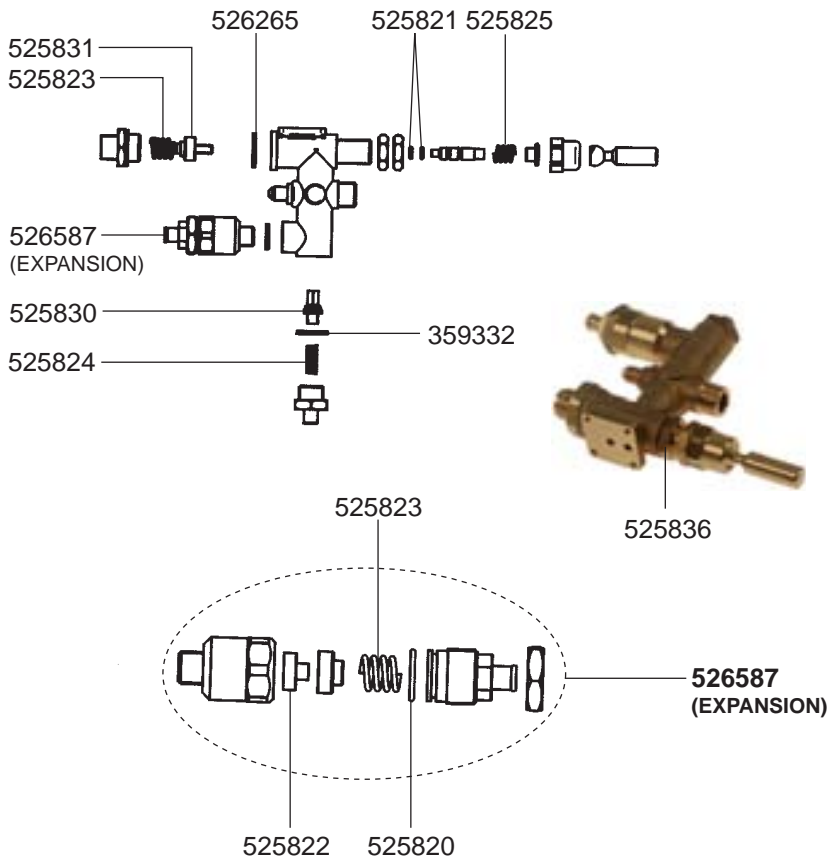

529894

529161 (ADJUSTABLE)

STEAM TAPS ATLANTIC

WATER TAP/VALVES ATLANTIC/PRESTIGE REVOLUTION

ATLANTIC/PRESTIGE REVOLUTION

ATLANTIC

VALVES/LEVEL INDICATOR PRESTIGE REVOLUTION

WATER TAP/VALVES MARINA