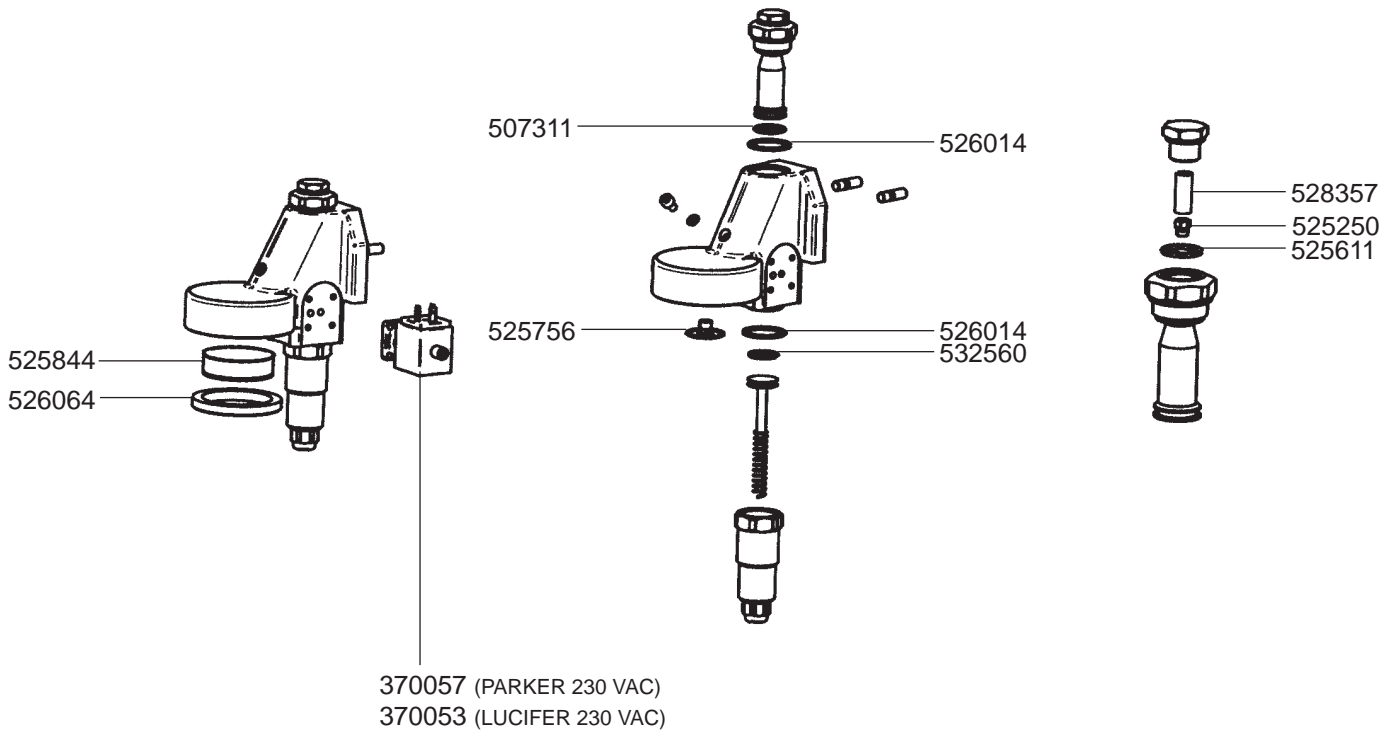

GROUP PRESTIGE REVOLUTION