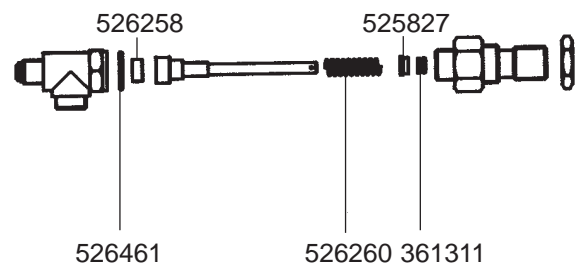

525999

529065 (Ø 1,1 mm)
525956 (Ø 1,2 mm)
529079 (Ø 1,3 mm)

526261 (6 GR)

529014 (12 GR)

529023

802025
(Ø 53/57 mm)

802104
(Ø 49/53 mm)

802103
(PLASTIC)

802020
(STAINLESS STEEL)

529063

529001

529003

529004

529007

527633

527634

529894

529161 (ADJUSTABLE)

STEAM TAPS ATLANTIC

WATER TAP/VALVES ATLANTIC/PRESTIGE REVOLUTION

ATLANTIC/PRESTIGE REVOLUTION

ATLANTIC

VALVES/LEVEL INDICATOR PRESTIGE REVOLUTION

WATER TAP/VALVES MARINA