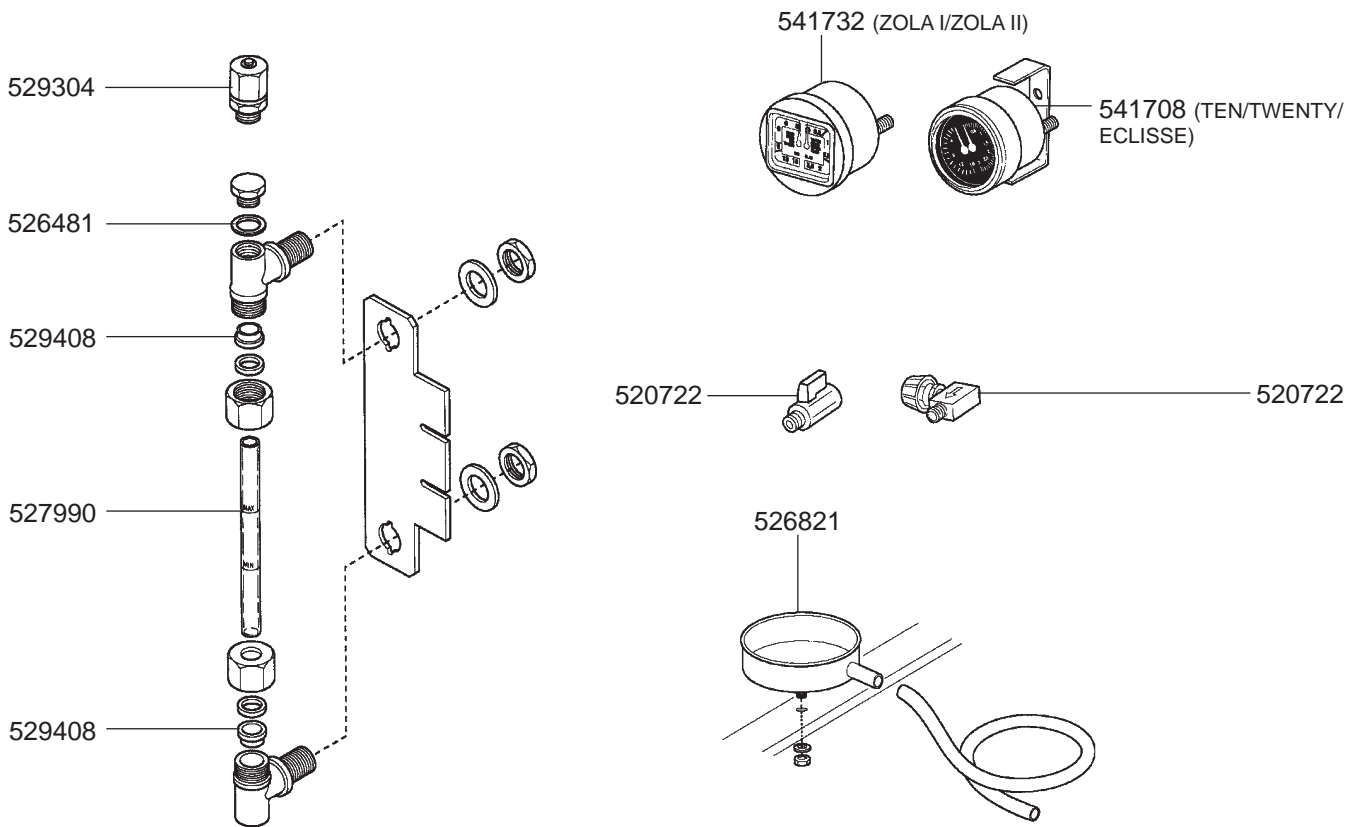

529024

802104  
(Ø 49/53 mm)

802025  
(Ø 53/57 mm)

802103  
(PLASTIC)

802020  
(STAINLESS  
STEEL)

529063

529001

529003

## STEAM/WATER TAPS

111331 (WATER-ZOLA I-ECLISSE-TEN)  
526828 (STEAM-ZOLA I-ECLISSE-TEN)  
111332 (WATER-ZOLA II-TWENTY)  
111347 (STEAM-ZOLA II-TWENTY)

111349  
111330

528625

526494

526817

526486

526369

526830 (STEAM)

526851  
526482  
527968  
526488

526013  
526815  
526490  
526485

526818

529503

## LEVEL INDICATOR/MANOMETERS/DRIP TRAY