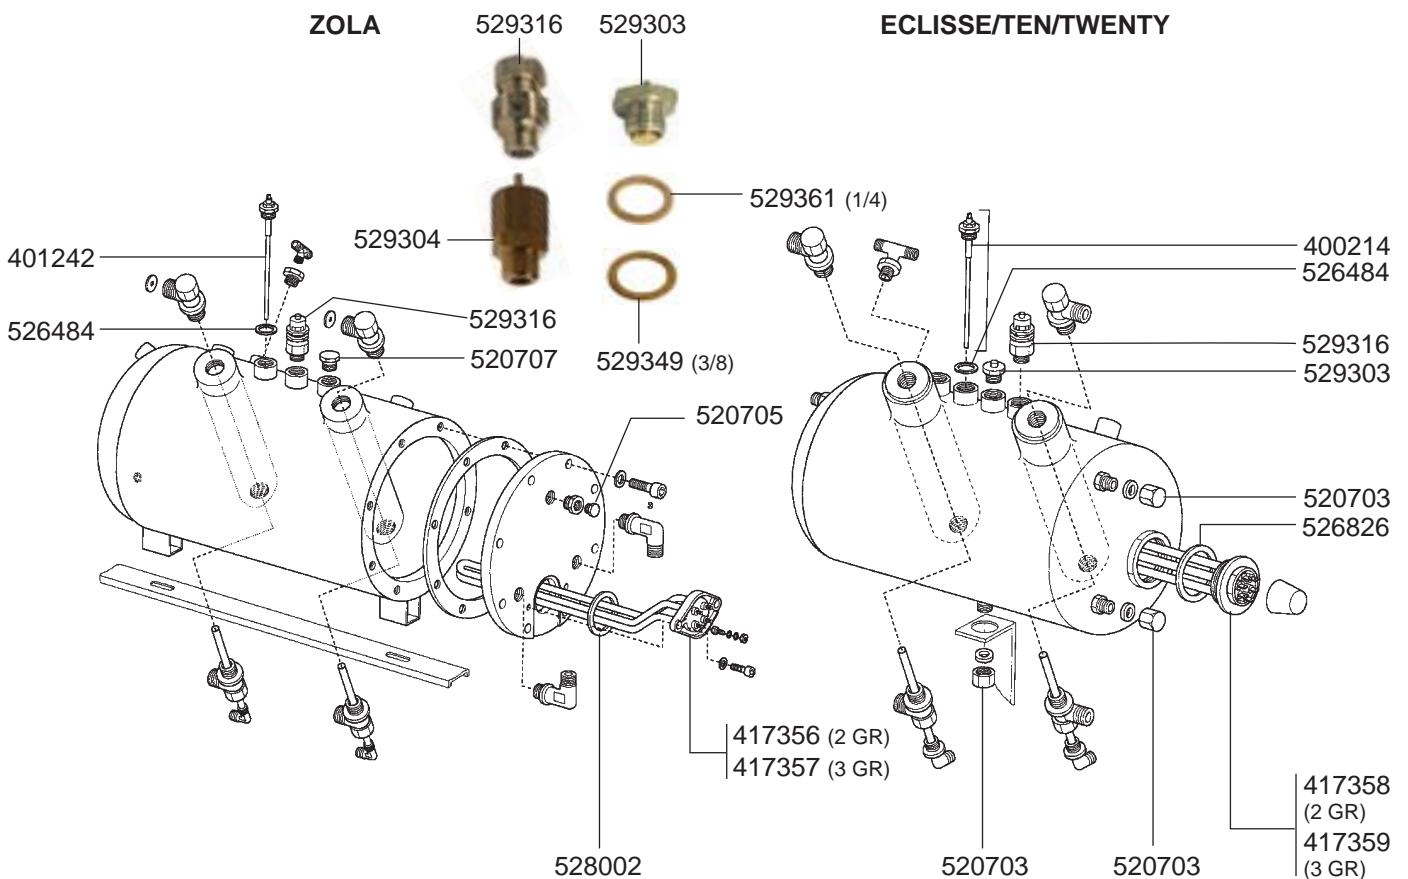

BOILER VARIOUS