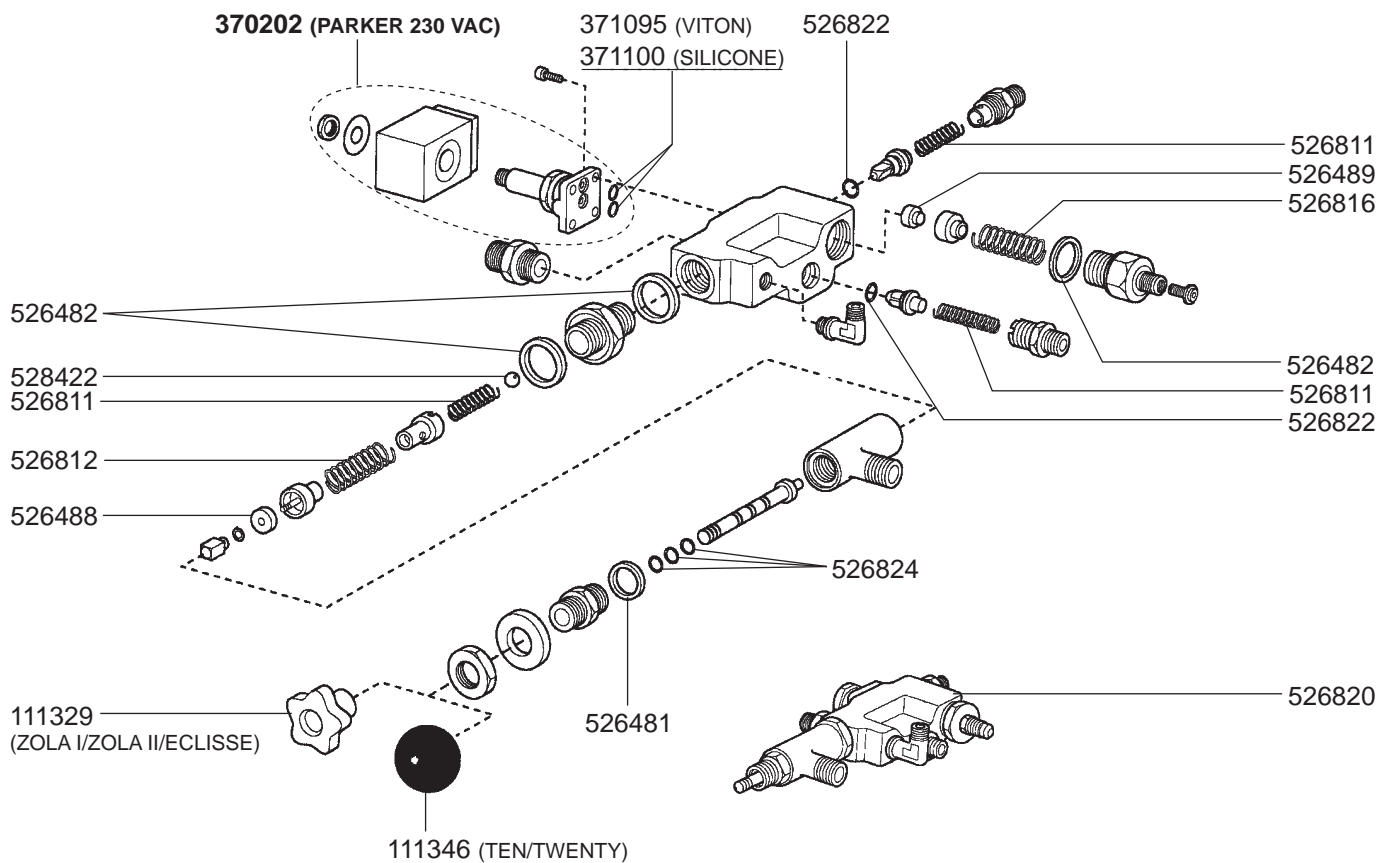

## STEAM/WATER TAPS

111331 (WATER-ZOLA I-ECLISSE-TEN)  
526828 (STEAM-ZOLA I-ECLISSE-TEN)  
111332 (WATER-ZOLA II-TWENTY)  
111347 (STEAM-ZOLA II-TWENTY)

111349  
111330

528625

526494

526817

526486

526369

526830 (STEAM)

526851  
526482  
527968  
526488

526013  
526815  
526490  
526485

526818

529503

## WATER TAPS

## LEVEL INDICATOR/MANOMETERS/DRIP TRAY