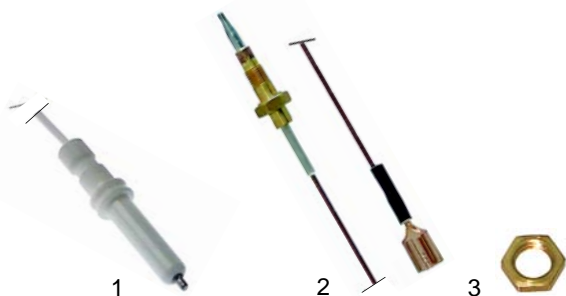

Item	Order	Description	Model	OEM
1	100808	electrode with ignition cable		RTCU600045
1	100826	electrode with ignition cable	G_S6, G_SF6,	RTCU600046
2	102243	thermocouple, 600mm	G_SFAG,	RTCU600021
2	102242	thermocouple, 750mm	G4SFEG,	RTCU600039
3	102067	nut, M8x1	GUSFEAG	RTCU600052