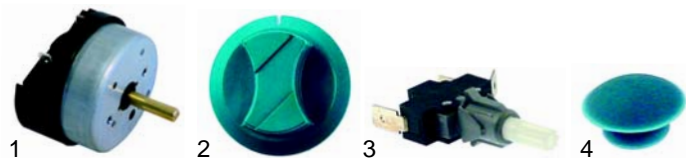

Item	Order	Description	Model	OEM
1	350003	timer		RTFOC00568
2	111757	knob	FEMD023 FEC023	RTFOC00361
3	346371	push button		RTFOC00645
4	111758	push button		RTFOC00641