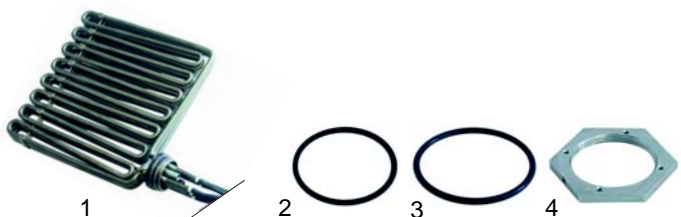

Fryer baskets

Item	Order	Description	Model	OEM
1	416560	18000W/3 phases 230V		RTBF800318
2	510245	O-ring/in the front	EF45/90	RTBF800320
3	510246	O-ring/at the back		RTBF800321
4	510247	nut		RTBF800319