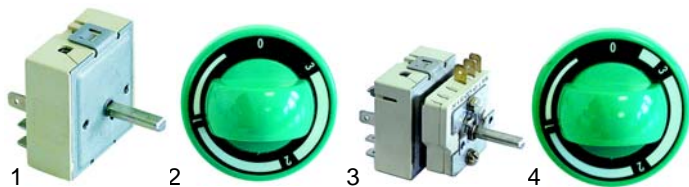

Item	Order	Description	Model	OEM
1	380034	energy regulator, 1-circuit	Minima, Omnia	RIC0001299
2	110791	knob		RTCU700463
3	380024	energy regulator, 2-circuit		RIC0001010 RIC0001044
4	110792	knob		RTCU700612