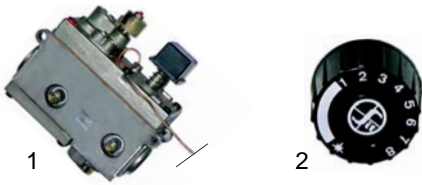

Item	Order	Description	Model	OEM
1	101135	Minisit controller	GF46/66, GF47T/77T, GF47/77	RTCU700574 RTCU700642
2	110068	knob		RTCU900222