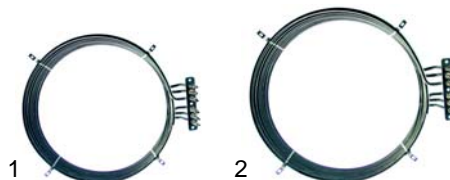

Item	Order	Description	Model	OEM
1	418143	7500W/230V	FEC6, FEMD67/69	RTFOC00433
2	418142	21600W/230V	FEP160, FEMD207/209, FEM207/209	RTFOC00307