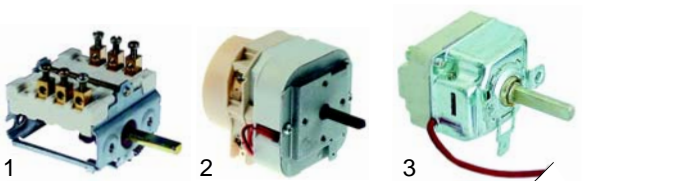

Item	Order	Description	Model	OEM
1	301222	switch		RTFOC00694
2	350082	timer	FCG6/10, FCE6/10	RTFOC00699
3	375652	thermostat		RTFOC00698