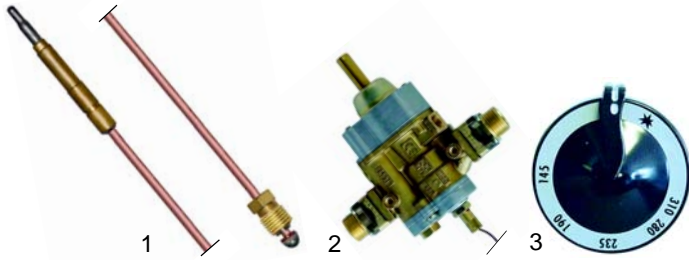

Item	Order	Description	Model	OEM
1	102040	thermocouple, 500mm	GFT49/99 (Domina)	RTCU700296
2	101160	gas thermostat		160225
3	110800	knob		160540