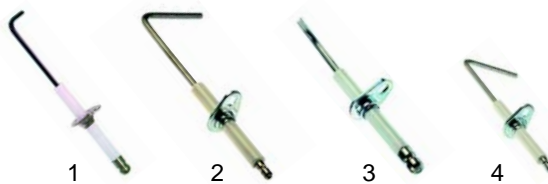

Item	Order	Description	Model	OEM
1	100734	ignition electrode (hot air)	FGMD67/69/107/109, FGM67/69/107/109	PAFOC00252
2	100735	monitoring electrode (hot air)		PAFOC00249
3	102810	ignition electrode	FGMD207/209, FGM207/209	PAFOC00367
4	102807	monitoring electrode		PAFOC00368