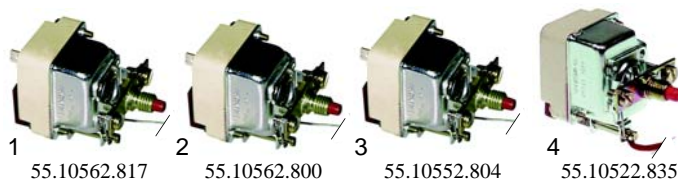

Item	Order	Description	Model	OEM
1	375326	safety thermostat (hot air)	FC_6, FGP_050	RTFOC00032
2	375651	safety thermostat (hot air)	FC_10, FGP_080/160, FEP_, F_M, F_MD_	RTFOC00483
3	375655	safety thermostat (boiler)	FGM_	RTFOC00231
4	375676	safety thermostat (boiler)	FEM_	RTFOC00173