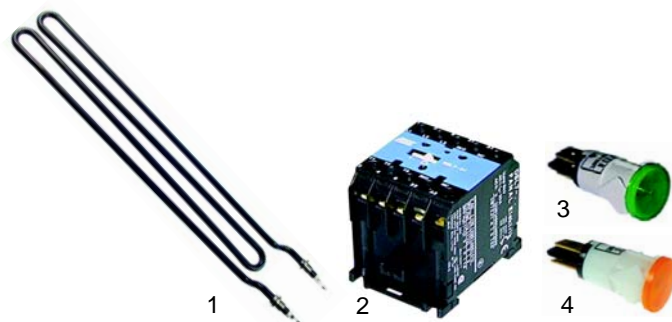

Chargrills (electric)

Item	Order	Description	Model	OEM
1	416549	1500W/230V		RTCU600153
2	380212	contactor 230V	EPL46/66	RTFOC00465 164608
3	359142	signal lamp		RTCU900290
4	359143	signal lamp		RTCU900072