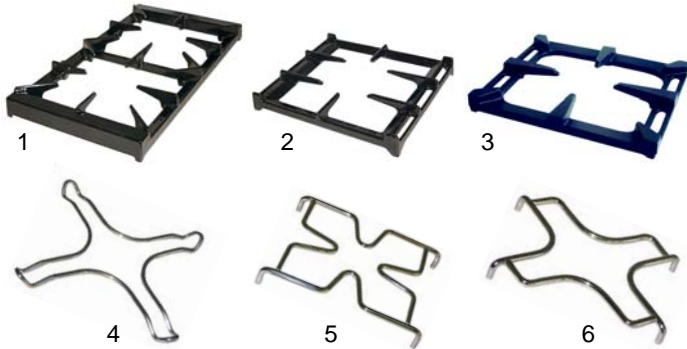

Item	Order	Description	Model	OEM
1	210112	top grate	Medium	RTCU700025
2	210113	top grate	Classica	RTCU900044
3	210177	top grate	Magistra	RTCU800002
4	210050	reducing star	Medium	RTCU700028
5	210011	reducing star	Classica	RTCU900055
6	210012	reducing star	Magistra	RTCU800038