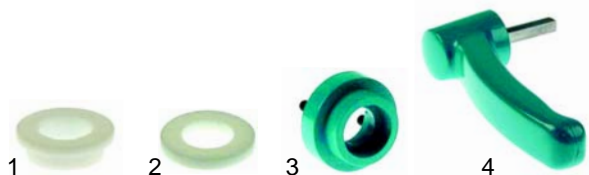

Item	Order	Description	Model	OEM
1	890868	ring/inner		RTFOC00337
2	890869	ring/outer	universal	RTFOC00338
3	890866	flange		RTFOC00401
4	690865	handle		RTFOC00360