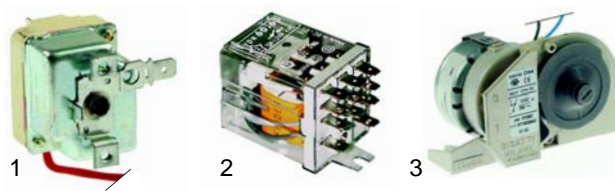

Item	Order	Description	Model	OEM
1	375654	safety thermostat	FEMD023	RTFOC00670
2	380312	relay	F_MD_	RTFOC00144
3	361650	timer	FGP_, FEP_	RTFOC00042