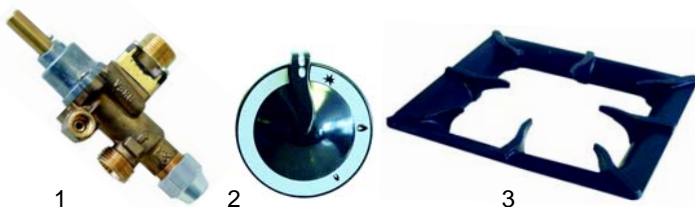

Item	Order	Description	Model	OEM
1	101887	gas tap PEL22		160344
2	110758	knob	Domina-	160464
3	210176	top grate	series	160031