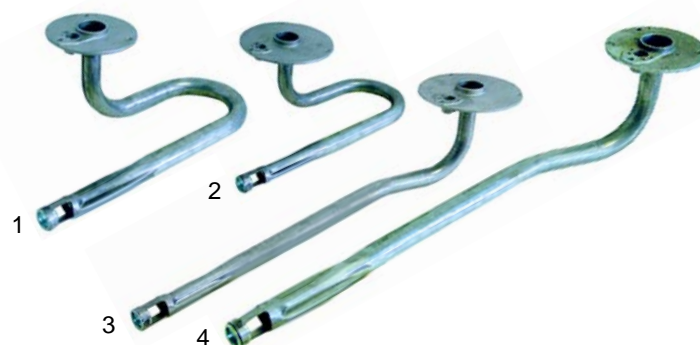

Item	Order	Description	Model	OEM
1	105180	Venturi/in the front, 3,5kW		160141
2	105181	Venturi/in the front, 6kW	Domina- series	160142
3	105182	Venturi/at the back, 6kW		160144
4	105183	Venturi/at the back, 8kW		160138