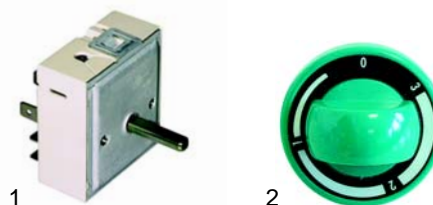

Item	Order	Description	Model	OEM
1	380015	energy regulator	EPL46/66	RTCU800066
2	110791	knob		RTCU700463