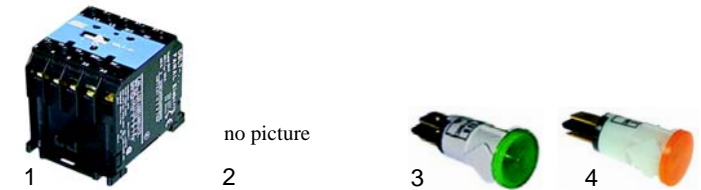

Item	Order	Description	Model	OEM
1	380212	contactor 230V	EFT45/90	RTFOC00465 164608
2	375181	safety thermostat		RTCU800152
3	359142	signal lamp/green		RTCU900290
4	359143	signal lamp/yellow		RTCU900072