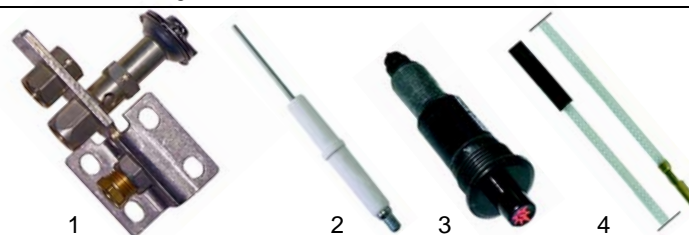

Item	Order	Description	Model	OEM
1	100049	pilot burner		RTCU900007
2	100701	electrode	FT2G/4G	RTCU900010
3	100005	piezoelectric igniter		RTCU700020
4	100178	ignition cable		RTBF700038