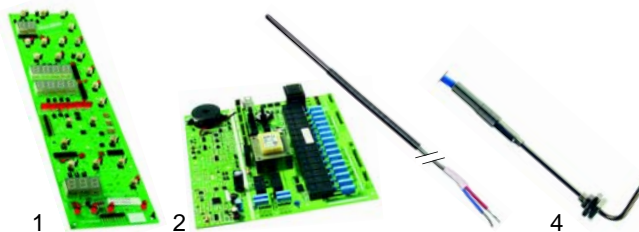

Item	Order	Description	Model	OEM
1	401230	display p.c.b.		RTFOC00546
2	401231	main p.c.b.	F_MD69/109/209, F_M69/109/209	RTFOC00547
3	379051	sensor		RTFOC00034
4	379950	sensor		RTFOC00321