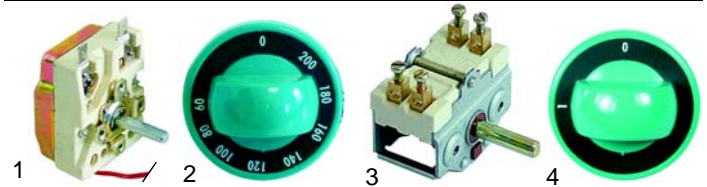

Item	Order	Description	Model	OEM
1	375347	thermostat		RTCU700609
2	110823	knob	EF47/77, EF47T/77T,	RTCU700594
3	300151	switch	EF472V	RTCU700212
4	110825	knob		RTCU700421