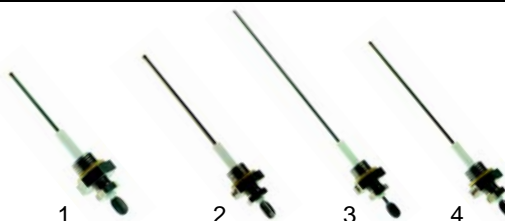

Item	Order	Description	Model	OEM
1	401244	electrode 60	FGM67/69, FGM107/109	RTFOC00710
2	401241	electrode 90		RTFOC00709
3	401242	electrode 130	FGM107/109, FGM207/209	RTFOC00207
4	401243	electrode 100		RTFOC00210