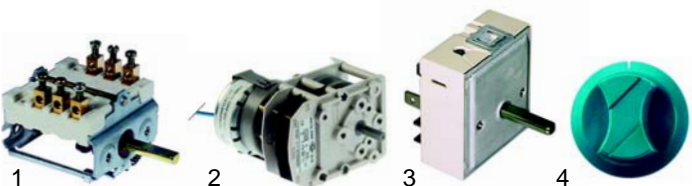

Item	Order	Description	Model	OEM
1	301222	switch		RTFOC00694
2	360340	timer	FGP__, FEP__	RTFOC00030
3	380015	energy regulator		RTCU800066
4	111757	knob		RTFOC00361