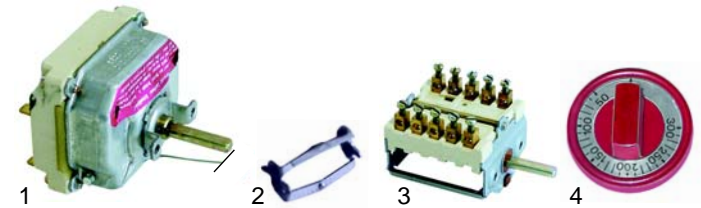

Item	Order	Description	Model	OEM
1	375185	thermostat	EFT45/90	RTCU900257
2	550060	retainer		-
3	300115	switch		RTCU900258
4	110299	knob		RTCU800103