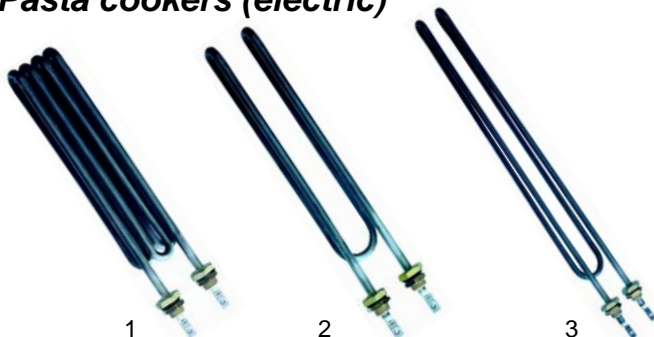

Pasta cookers (electric)

Item	Order	Description	Model	OEM
1	416551	3000W/230V	EC66, EC77	RTCU700284
2	416552	1850W/230V	EC47	RTCU700283
3	416553	2000W/230V	EC45, EC902V	RTCU800342