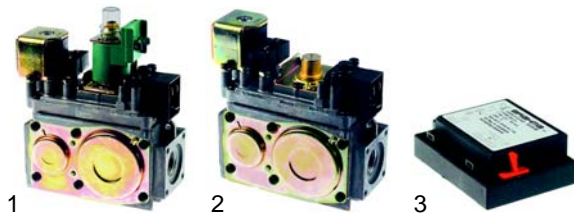

Item	Order	Description	Model	OEM
1	106001	Novasit gas valve	FGMD67/69/107/109, FGM67/69/107/109	RTFOC00577
2	106005	Novasit gas valve	FGM207/209, FGM67/69/107/109/207/209	RTFOC00258
3	106006	ignition control module		RTFOC00305