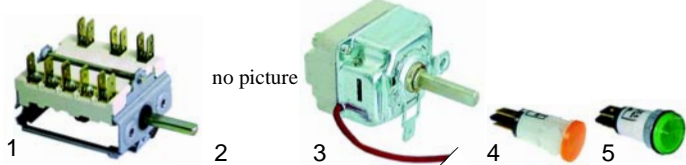

Front screen

Item	Order	Description	Model	OEM
1	301221	switch	FEMD023	RTFOC00143
2	300191	switch	FEC023	RTFOC00647
3	375653	thermostat		RTFOC00646
4	359143	signal lamp/yellow	FEMD023, FEC023	RTCU900488
5	359145	signal lamp/green		RTCU900489