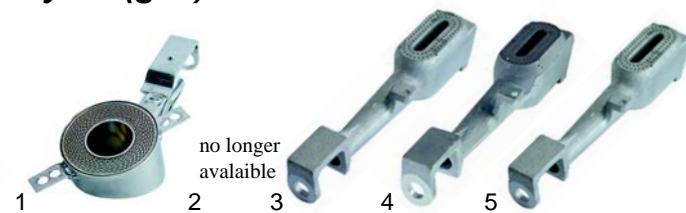

Fryers (gas)

Item	Order	Description	Model	OEM
1	105226	burner	GF46/66, GF47T/77T	RTCU700465
2	n. l. a.	burner	GF47/472V	RTCU700575
3	105228	burner/right	GF45/90	RTBF800217
4	105859	burner/center		RTCU800106
5	105229	burner/left		RTBF800216