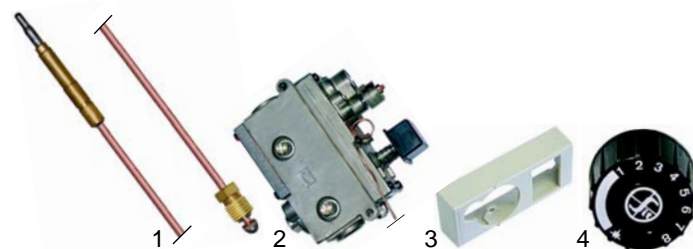

Item	Order	Description	Model	OEM
1	102042	thermocouple, 850mm	Classica	RTCU900060
2	101132	Minisit controller, 340 C		RTCU900064
3	101137	cover		RTCU900221
4	110068	knob		RTCU900222

no longer available

no longer available

Item	Order	Description	Model	OEM
1	no longer available	ignition switches	Medium	RTCU700093
2	no longer available	ignition cable		RTCU700119
3	101002	ignition unit		RTCU700096