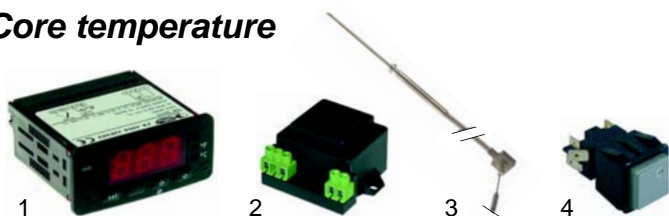

Core temperature

Item	Order	Description	Model	OEM
1	379953	elctronic controller		RTFOC00029
2	379054	transformer	universal	RTFOC00039
3	379949	sensor		RTFOC00464
4	301179	switch		RTFOC00362