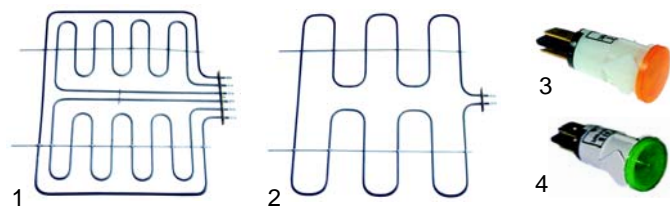

Item	Order	Description	Model	OEM
1	416542	3950W/230V/upper	OMNIA (static) EF07	RTCU700282
2	416543	3200W/230V/lower		RTCU700281
3	359143	signal lamp		RTCU900072
4	359142	signal lamp		RTCU900290