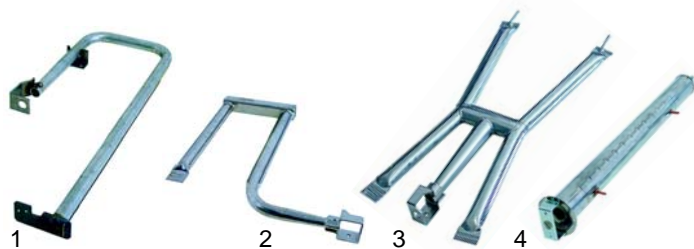

Item	Order	Description	Model	OEM
1	105195	burner	OMNIA	RTCU700377
2	105196	burner	Medium	RTCU700129
3	105205	burner	Classica	RTCU900058
4	105206	burner	Magistra	RTCU800039