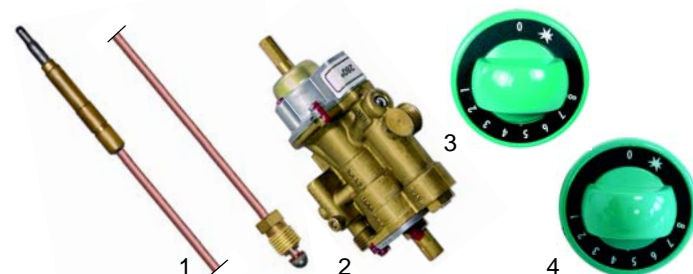

Item	Order	Description	Model	OEM
1	102040	thermocouple, 500mm	GFT46/66, GFT47/77/117	RTCU700296
2	101172	gas thermostat PEL25		RTCU700289
3	110797	knob	GFT46/66	RTCU600033
4	110759	knob	GFT47/77/117	RTCU700344