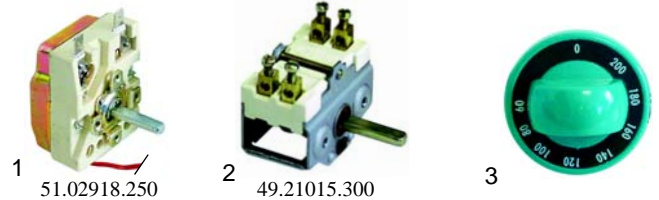

Item	Order	Description	Model	OEM
1	375347	thermostat		RTCU700609
2	300091	switch	EF46/66	RTCU900110
3	110823	knob		RTCU700594