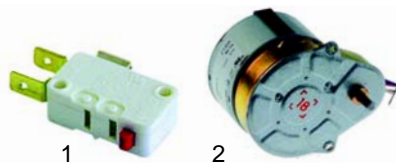

Item	Order	Description	Model	OEM
1	345105	micro switch	F_MD69/109/209, F_M69/109/209	RTFOC00198
2	361651	motor + gearbox		RTFOC00197