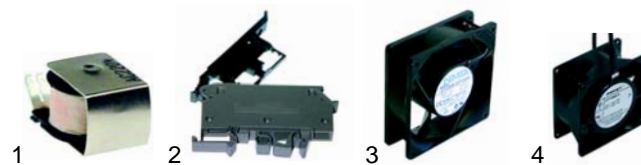

Item	Order	Description	Model	OEM
1	350084	buzzer M3		RTFOC00046
2	550104	fuse holder	universal	RTFOC00048
3	601080	fan		RGFOC00254
4	601055	fan	FEC023, FEMD023	RGFOC00659