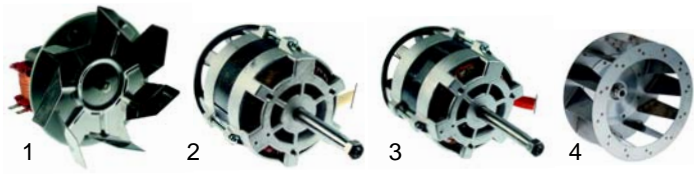

Item	Order	Description	Model	OEM
1	601129	motor/complete	FEC023, FEMD023	RTFOC00623
2	601231	motor	FCG6, FCE6	RTFOC00696
3	601228	motor	FCGP050, FEP050, F_MO67/69, F_M67/69	RTFOC00011
4	601225	fan wheel, Ø220mm	FCG6, FCE6, F_MD67/69, F_M67/69	RTFOC00473