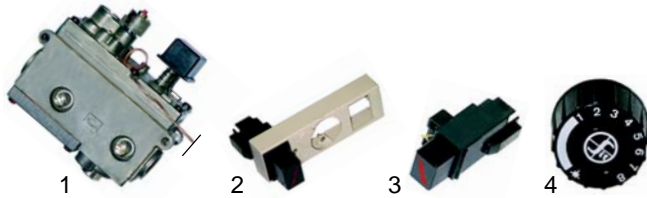

Item	Order	Description	Model	OEM
1	101131	Minisit controller		GRCU900012
2	101136	cover with piezoelectric igniter	GF45/90	
3	100001	piezoelectric igniter		RTBF900002
4	110068	knob		RTCU900222