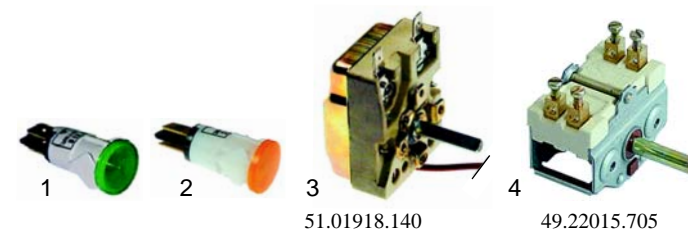

Item	Order	Description	Model	OEM
1	359142	signal lamp	EBM46/66, EBM47/77, EBM45/90	RTCU900290
2	359143	signal lamp		RTCU900072
3	375334	thermostat	EBM46/66, EBM47/77, EBM45	RTBF800152
4	300151	switch		RTCU700212