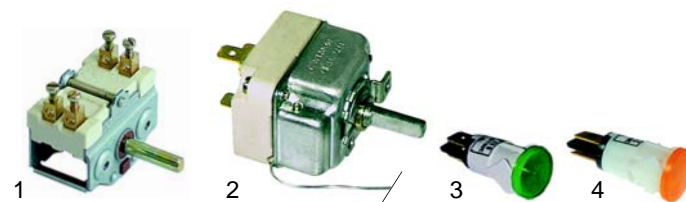

Item	Order	Description	Model	OEM
1	300151	switch		RTCU700212
2	375232	thermostat	EBR7, EBRI7, EBR/VI, EBRA/AVI	RTCU700085
3	359142	signal lamp/green		RTCU900290
4	359143	signal lamp/yellow		RTCU900072