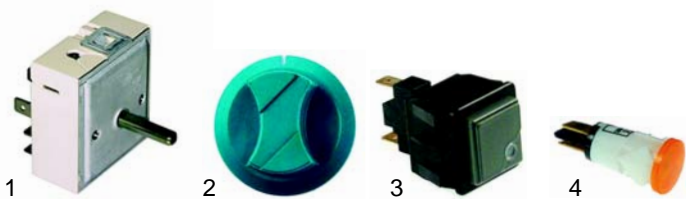

Item	Order	Description	Model	OEM
1	380015	energy regulator		RTCU800066
2	111757	knob	FCG6/10, FEC6/10	RTFOC00361
3	346373	switch		RTFOC00387
4	359143	signal lamp		RTCU900072