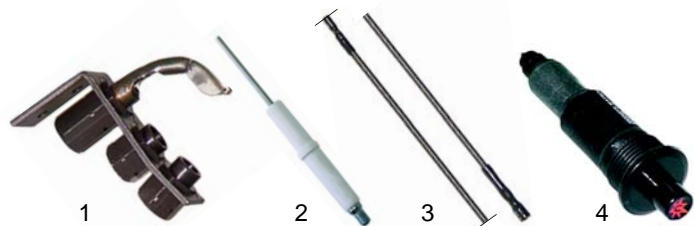

Item	Order	Description	Model	OEM
1	100095	pilot burner	OMNIA	RTCP800034
2	100701	electrode		RTCP800033
3	100019	ignition cable		RTCU700410
4	100005	piezoelectric igniter		RTCU700020