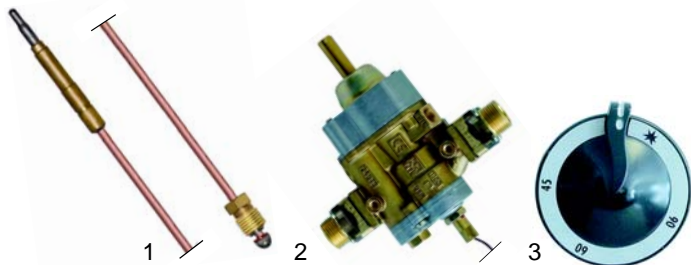

Item	Order	Description	Model	OEM
1	102040	thermocouple, 500mm		RTCU700296
2	101888	thermostat PEL24	GMB 49T/995	160220
3	110828	knob		160471