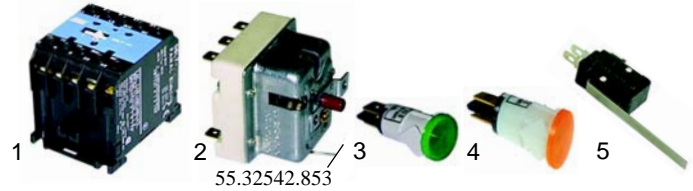

Item	Order	Description	Model	OEM
1	380212	contactor		RTFOC00465
2	375258	safety thermostat	EF46/66, EF47/77,	RTBF800164
3	359142	signal lamp	EF472V, EF47T/77T,	RTCU900290
4	359143	signal lamp	EF47T/77T, EF45/90	RTCU900072
5	345742	micro switch		RTBF900277