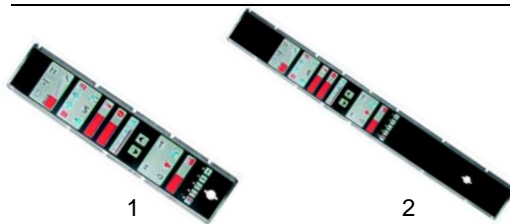

Item	Order	Description	Model	OEM
1	401252	fascia	F_MD69 F_M69	RTFOC00548
2	401237	fascia	F_MD109/209 F_M109/209	RTFOC00549