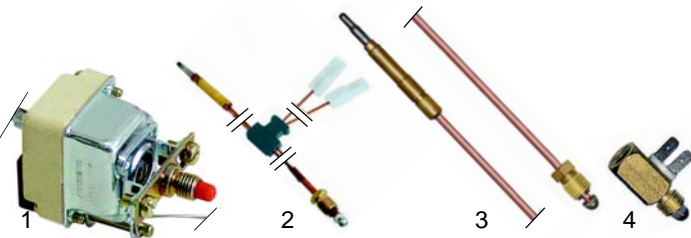

Item	Order	Description	Model	OEM
1	375339	safety thermostat	universal	RTBF900094
2	102094	thermocouple, 750mm		RTCU700651
3	102040	thermocouple, 500mm	GF45/90	RTCU900034
4	101265	interrupter , M9x1		-