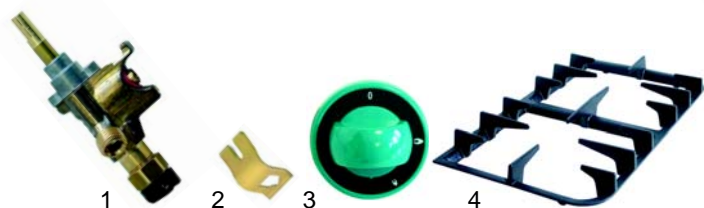

Item	Order	Description	Model	OEM
1	101890	gas tap	G_S6, G_SF6,	RTCU600016
2	101479	clamp	G_SFAG,	RTCU600054
3	110744	knob	G4SFEG,	RTCU600064
4	210174	top grate	GUSFEAG	RTCU600019