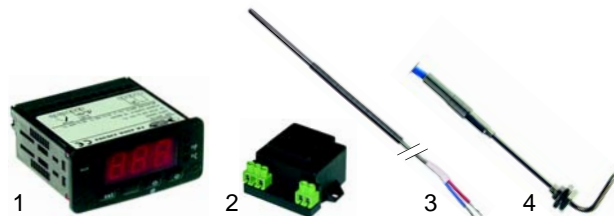

Item	Order	Description	Model	OEM
1	379953	electronic thermostat	FGP__, FEP__	RTFOC00029
2	379054	transformer		RTFOC00039
3	379051	sensor	FGP__	RTFOC00034
4	379950	sensor	FEP__	RTFOC00321