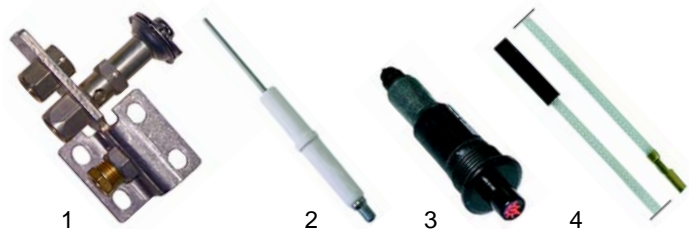

Item	Order	Description	Model	OEM
1	100049	pilot burner		GRCU900011
2	100701	electrode	BM4G70	RTCU900010
3	100005	piezoelectric igniter		RTCU700020
4	100178	ignition cable		RTBF700023