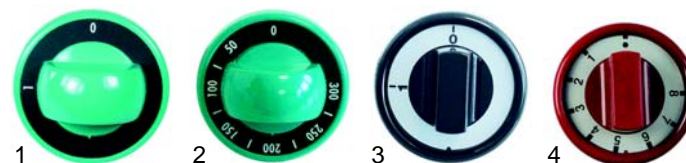

Item	Order	Description	Model	OEM
1	110820	knob/switch	ERR7, EBRI7	RTCU700421
2	110802	knob/thermostat		RTCU700434
3	110822	knob/switch	EBR/VI, ERRA/AVI	RTCU800062
4	111760	knob/thermostat		RTBF800085