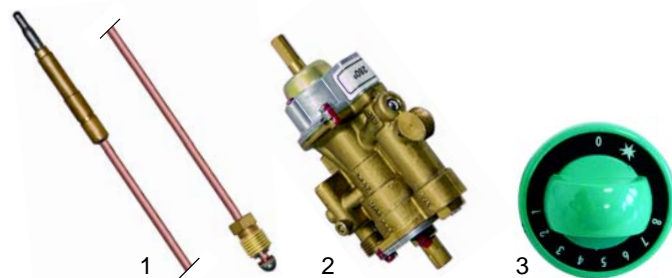

Item	Order	Description	Model	OEM
1	102044	thermocouple, 1200mm	OMNIA	RTCU900061
2	101172	gas thermostat		RTCU700289
3	110759	knob		RTCU700344