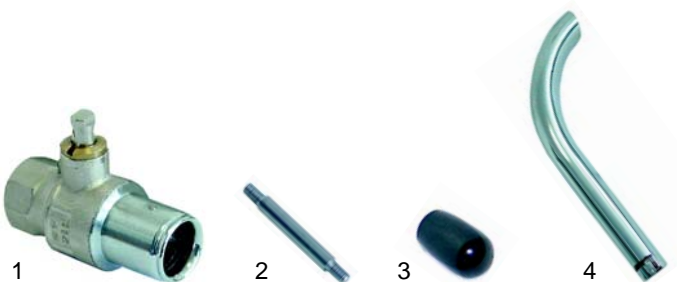

Item	Order	Description	Model	OEM
1	540865	drain tap		RTCU700290
2	540864	lever	GBM47/77,	RTCU700412
3	110704	handle	EBM47/77	RTCU700413
4	540863	drain pipe		RTCU700318