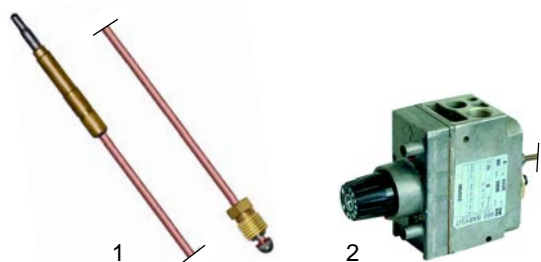

Item	Order	Description	Model	OEM
1	102040	thermocouple, 500mm	BM4G70	RTCU900034
2	101889	Babysit controller		GRBF900003