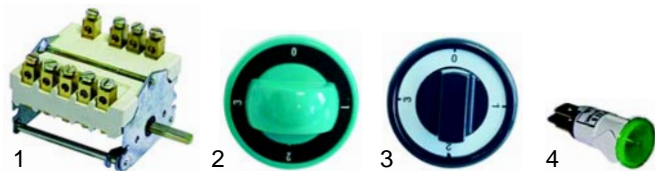

Item	Order	Description	Model	OEM
1	300104	switch	E50I7, E100/I/IA, E150/I/IA	RTCP900036
2	110806	knob	E50I7	RTCU700436
3	110807	knob	E100/I/IA, E150/I/IA	RTCP800104
4	359142	signal lamp green		RTCU900290