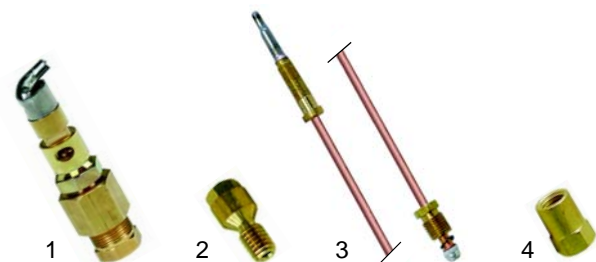

Item	Order	Description	Model	OEM
1	100129	pilot burner		RTCU700372
2	100789	pilot Venturi, 0,21	OMNIA	RTCU700389
2	100790	pilot Venturi, 0,35	series, Domina	RTCU700647
3	102138	thermocouple, 300mm	series	RTCU700373
3	102139	thermocouple, 500mm		RTCU700374
4	102143	nut/thermocouple		RTCU700391