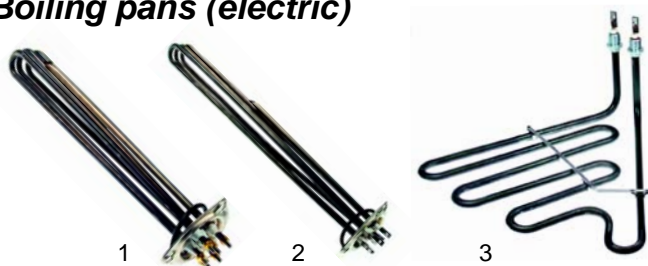

Boiling pans (electric)

Item	Order	Description	Model	OEM
1	417334	4500W/240V	E50I7	RTCU700619
2	417332	7200W/240V	E100I/IA, E150I/IA	RTCP800008
3	418149	1800W/240V	E100, E150	RTCP900050