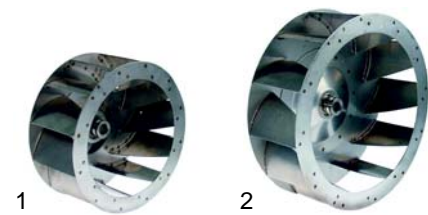

Item	Order	Description	Model	OEM
1	601226	fan wheel Ø270mm	F_PO80, F_MD107/109, F_M107/109,	RTFOC00517
2	601227	fan wheel Ø350mm	F_P160, F_MD207/209, F_M207/209	RTFOC00314