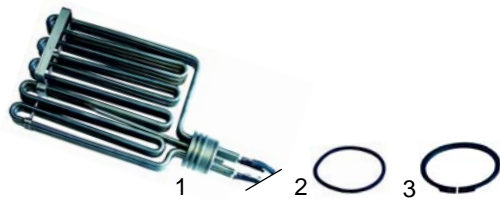

Fryers (electric)

Item	Order	Description	Model	OEM
1	416557	9000W/3 phases 230V		RTCU600122
2	510243	gasket	EF46/66	RTCU700565
3	510244	circlip ring		RTMIN00283