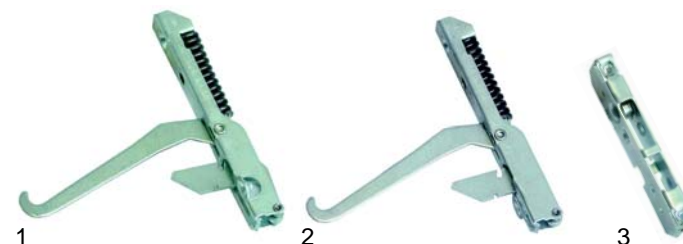

Ovens (mechanical)

Item	Order	Description	Model	OEM
1	700182	hinge/right	Minima	RIC0002133
2	700183	hinge/left		RIC0002134
3	700184	body section		RIC0002448