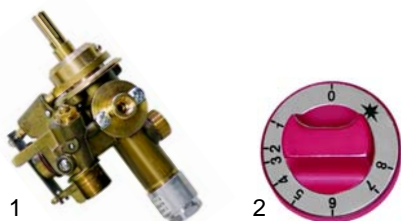

Item	Order	Description	Model	OEM
1	n. l. a.	gas thermostat	Medium	RTCU700068
2	110040	knob		RTCU700031