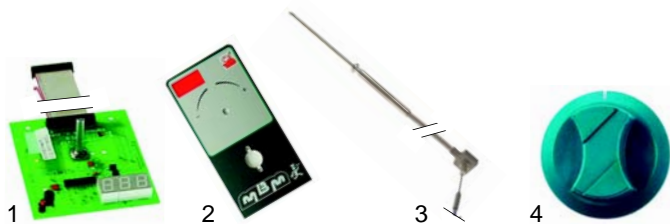

Item	Order	Description	Model	OEM
1	401235	control p.c.b.		RTFOC00673
2	401240	fascia	SC	RTFOC00665
3	379949	sensor		RTFOC00464
4	111757	knob		RTFOC00361