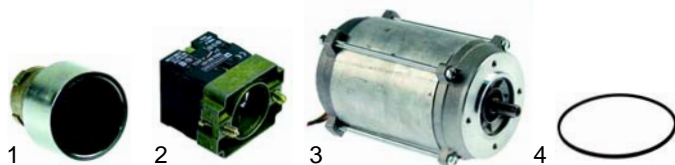

Motor inclination

Item	Order	Description	Model	OEM
1	346372	push button	GBRA, EBRA	RTBF800123
2	345412	contactor block		RTBF800125
3	500813	motor		RTBF900122
4	693400	V-belt		RTBF900125