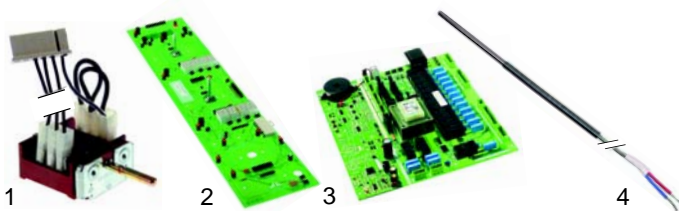

Item	Order	Description	Model	OEM
1	301223	selector switch		RTFOC00669, 164122
2	401232	display p.c.b.	F_MD67 F_MD107/207, F_M67/107/207	RTFOC00672
3	401234	main p.c.b.		RTFOC00671
4	379051	sensor		RTFOC00034