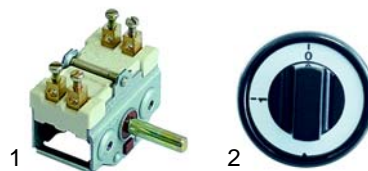

Item	Order	Description	Model	OEM
1	300151	switch	series Magista, GBR	RTCU700212
2	110822	knob		RRCU800062