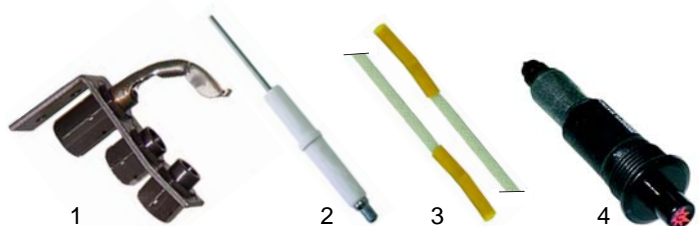

Item	Order	Description	Model	OEM
1	100095	pilot burner	Classica	RTCP800034
2	100701	electrode		RTCP800033
3	102160	ignition cable		RTCU900384
4	100005	piezoelectric igniter		RTCU700020