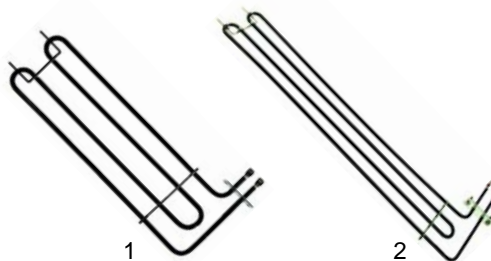

Item	Order	Description	Model	OEM
1	418144	1500W/230V	FEP050, FEM67/69	RTFOC00628
2	418145	2500W/230V	FEC10, FEP080, FEMD107/109, FEM107/109	RTFOC00068