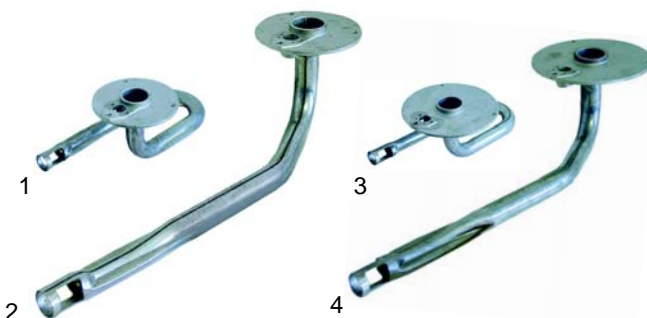

Item	Order	Description	Model	OEM
1	105176	Venturi, 3,5kW/in the front		GACU700135
2	105177	Venturi, 3,5kW/at the back	OMNIA- series	GACU700137
3	105178	Venturi, 6kW/in the front		GACU700136
4	105179	Venturi, 6kW/at the back		GACU700138