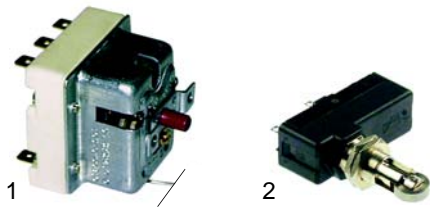

Item	Order	Description	Model	OEM
1	390181	safety thermostat	universal	RTBF800192
2	346370	micro switch		RTBF800113