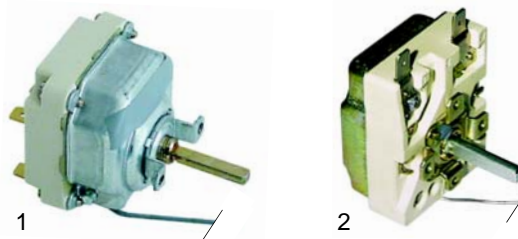

Pos.	Order	Description	Model	OEM
1	300025	7-position switch, 16A		05000083150

Item	Order	Description	Model	OEM
1	101132	Minisit controller		
2	101137	cover		05010014700
3	110068	knob		

Item	Order	Description	Model	OEM
1	100046	pilot burner		05000027300 05000010100
2	100706	electrode		05000078750
3	102044	thermocouple, 1200mm		05000097100
3	102045	thermocouple, 1500mm		05000026900

Item	Order	Description	Model	OEM
1	100026	ignition cable		05000080350
2	100002	piezoelectric igniter, rotating, M18		05000080200
3	100003	piezoelectric igniter, M18		0500008020C

Fry tops (electric)

Item	Order	Description	Model	OEM
1	375412	thermostat, 320 C, 3-pole		05000087350
2	375202	thermostat, 320 C, 1-pole		03051500140