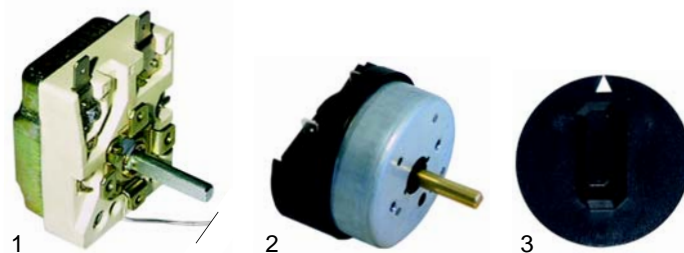

Hot air ovens (electric)

Item	Order	Description	Model	OEM
1	390070	thermostat, 1-pole		305150068450
2	350049	timer, 30min		305000080050
3	110365	knob		305000040540

F Suitable for Foem

Item	Order	Description	Model	OEM
1	540827	pressure relief valve, 3/4"		05030032301
2	540721	safety valve, 1 1/4"		05030032201