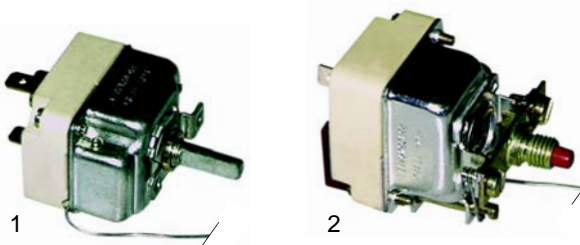

Fryers (gas)

Item	Order	Description	Model	OEM
1	375004	thermostat, 1-pole		05000087150
2	390060	safety thermostat		05750107250