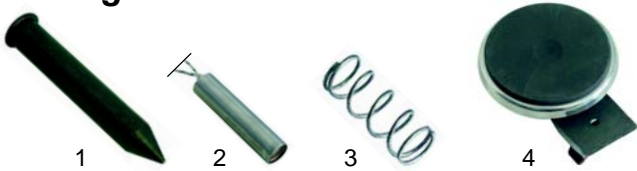

Hot dog-machines

Item	Order	Description	Model	OEM
1	693065	bred skewer	PT40	Punzone
2	416190	80W/230V	PT60	63.7.1040
3	700176	spring	HD20, HD40	63.3.0870
4	416191	80W/230V, cooker, Ø90mm	HD20, HD40	63.7.1030