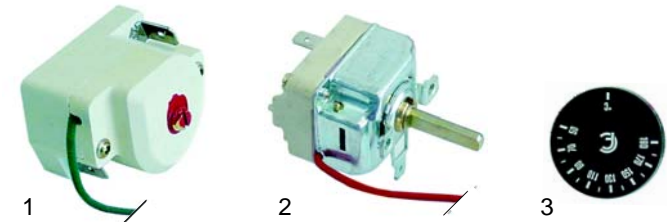

Item	Order	Description	Model	OEM
1	375263	safety thermostat		63.7.0632
2	375329	thermostat	FE_	63.7.0642
3	110567	knob		63.7.0263

Pos.	Order	Description	Model	OEM
1	380213	protection	FE7T/77T	63.7.0890