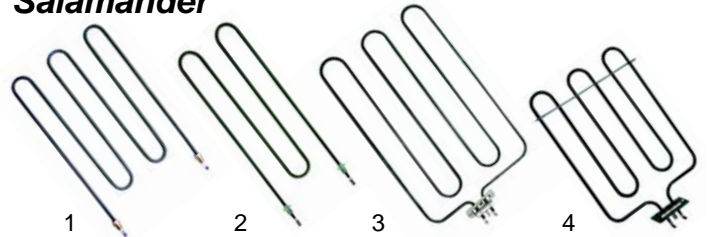

Salamander

Item	Order	Description	Model	OEM
1	415694	2000W/230 V	SEP, SEPC	63.7.1084
2	416199	1000W/230 V	SEPC	63.7.1083
3	415757	2400W/230 V	SE1, SE1M	63.7.1021
4	415723	1900W/230 V	SE2, SE2M	63.7.1022