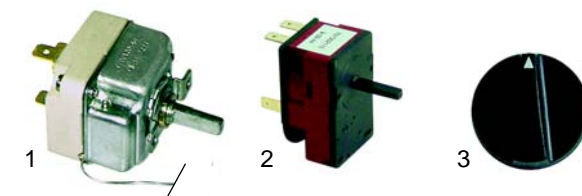

Item	Order	Description	Model	OEM
1	359139	signal lamp	TN30 Plus	63.7.0811
2	300138	potentiometer		63.7.0627
3	380015	energy regulator		63.7.0601
4	110075	knob		63.7.0280

Pizza ovens

Item	Order	Description	Model	OEM
1	416188	750W/230V		63.7.1088
2	359139	signal lamp	FP36	63.7.0811
3	359140	signal lamp	FP36R	63.7.0810
4	850014	firebrick	FP66R	