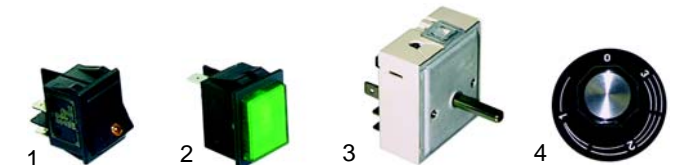

Item	Order	Description	Model	OEM
1	301061	switch	SEPC	63.7.0861
2	359157	signal lamp	SEP, SEPC,	63.7.0820
3	380015	energy regulator	SE1, SE2,	63.7.0601
4	110075	knob	SE1M, SE2M	63.7.0280

C Suitable for CF