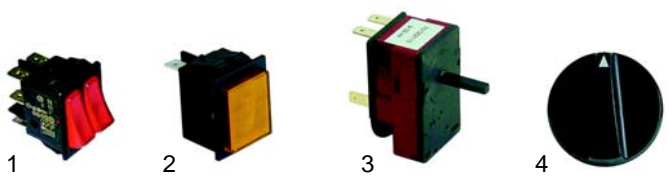

Item	Order	Description	Model	OEM
1	500495	motor	CW6/CW8	63.7.0751
2	693062	toothed wheel		63.3.1003
3	693063	chain	CW6	63.3.1100
3	693064	chain	CW8	63.3.1101

Item	Order	Description	Model	OEM
1	301030	rocker switch	T920, T930, T920C, T930C	63.7.0852
2	359156	signal lamp	T940, T960, T940C, T960C	63.7.0805
3	350044	timer 15'	T920, T930, T940, T960, T920C, T930C, T940C, T960C	63.7.0665
4	110568	knob		63.6.0295