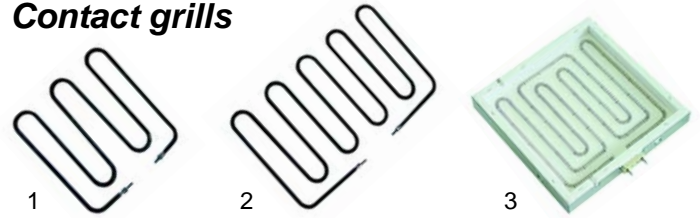

Contact grills

Item	Order	Description	Model	OEM
1	415726	750W/230 V	PS1010, PD1020/2020	63.7.1012
1	415727	900W/230 V	PS1010/_B, PD1020/_B, PD2020/_B	63.7.1011
2	415725	900W/280 V	PM1015, PM2015	63.7.1016
2	415724	1200W/230 V	PM1015/_B, PM2015/_B	63.7.1015
3	416192	750W/230 V	PSV3010, PSV3020	63.7.1100