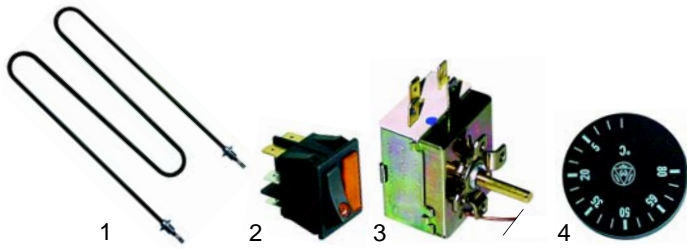

Small appliances and single devices

Vitrines

Item	Order	Description	Model	OEM
1	415699	400W/230V		63.7.1090
2	301077	switch + lamp (combination)	VEC510	63.7.0863
3	390006	thermostat	VEC520	63.7.0658
4	110559	knob		63.6.0262