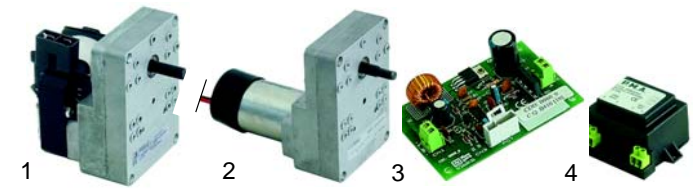

Item	Order	Description	Model	OEM
1	359139	signal lamp	TN30 Plus	63.7.0811
2	300138	potentiometer		63.7.0627
3	380015	energy regulator		63.7.0601
4	110075	knob		63.7.0280

Pizza ovens

Item	Order	Description	Model	OEM
1	416188	750W/230V		63.7.1088
2	359139	signal lamp	FP36	63.7.0811
3	359140	signal lamp	FP36R	63.7.0810
4	850014	firebrick	FP66R	

Item	Order	Description	Model	OEM
1	500495	motor	CW6/CW8	63.7.0751
2	693062	toothed wheel		63.3.1003
3	693063	chain	CW6	63.3.1100
3	693064	chain	CW8	63.3.1101

Item	Order	Description	Model	OEM
1	301030	rocker switch	T920, T930, T920C, T930C	63.7.0852
2	359156	signal lamp	T940, T960, T940C, T960C	63.7.0805
3	350044	timer 15'	T920, T930, T940, T960, T920C, T930C, T940C, T960C	63.7.0665
4	110568	knob		63.6.0295

Pos.	Order	Description	Model	OEM
1	690010	pliers	universal	63.3.3095

Conveyor belt toasters

Item	Order	Description	Model	OEM
1	416187	400W/115V	TN30, TN30 Plus	63.7.1096
2	345572	switch 20A		63.7.0850
3	345573	changer switch	TN30	63.7.0851
4	359157	signal lamp	TN30	63.7.0820

Item	Order	Description	Model	OEM
1	500495	motor 230V	TN30	63.7.0751
2	500496	motor 24V DC		63.7.0752
3	400579	p.c.b.	TN30 Plus	63.7.0630
4	400583	transformer		63.7.0701

Suitable for CF

Item	Order	Description	Model	OEM
1	301086	switch		63.7.0860
2	359164	double signal lamp		63.7.0821
3	380015	energy regulator		63.7.0601
4	110075	knob		63.6.0280