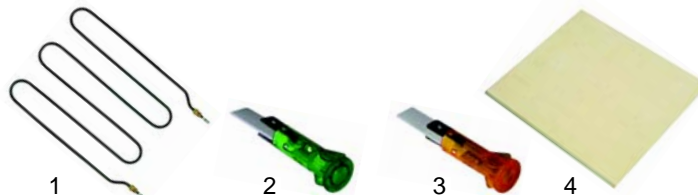

Pizza ovens

Item	Order	Description	Model	OEM
1	416188	750W/230V		63.7.1088
2	359139	signal lamp	FP36	63.7.0811
3	359140	signal lamp	FP36R	63.7.0810
4	850014	firebrick	FP66R