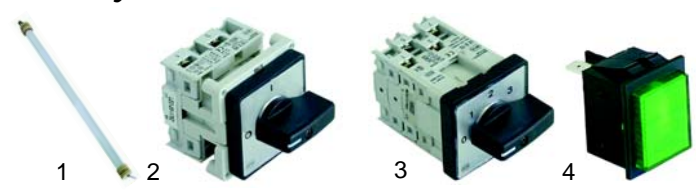

Conveyor belt toasters

Item	Order	Description	Model	OEM
1	416187	400W/115V	TN30, TN30 Plus	63.7.1096
2	345572	switch 20A		63.7.0850
3	345573	changer switch	TN30	63.7.0851
4	359157	signal lamp	TN30	63.7.0820