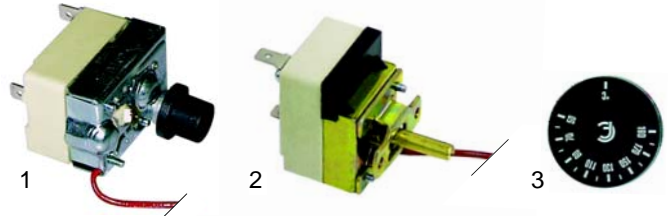

Item	Order	Description	Model	OEM
1	390028	safety thermostat		63.7.0630
2	390027	thermostat	universal	63.7.0640
3	110567	knob		63.7.0263