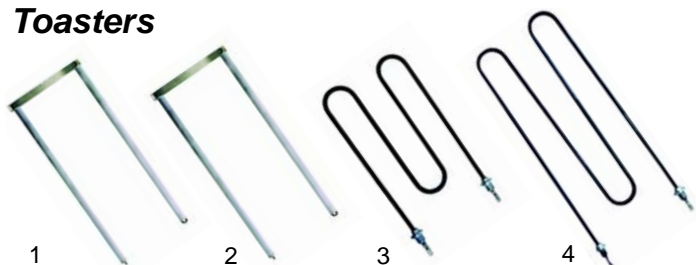

Small appliances and single devices

Toasters

Item	Order	Description	Model	OEM
1	415312	800W/230V	T920, T940	63.7.1094
2	415311	1000W/230V	T930, T960	63.7.1095
3	415697	800W/230V	T920C, T940C	63.7.1092
4	415698	1000W/230V	T930C, T960C	63.7.1093