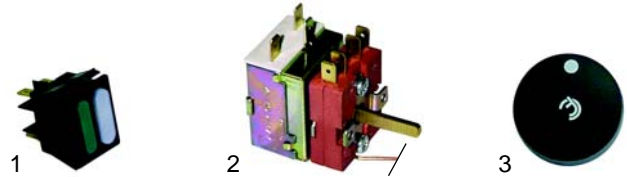

Item	Order	Description	Model	OEM
1	359164	signal lamp		63.7.0821
2	390139	thermostat	universal	63.7.0651
3	110569	knob		63.6.0265