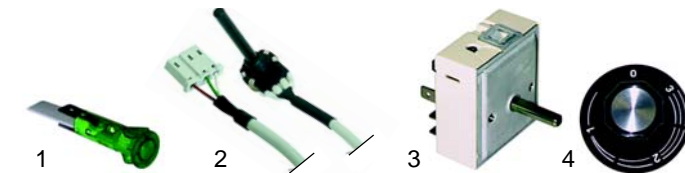

[RU] Термическая обработка

✉ gastroparts@gastroparts.com

☎ tel. +48 56 657 00 66

📘 fb.com/gastroparts.global

GASTROPARTS.COM

Small appliances and single devices

Toasters

Item	Order	Description	Model	OEM
1	415312	800W/230V	T920, T940	63.7.1094
2	415311	1000W/230V	T930, T960	63.7.1095
3	415697	800W/230V	T920C, T940C	63.7.1092
4	415698	1000W/230V	T930C, T960C	63.7.1093

Item	Order	Description	Model	OEM
1	359139	signal lamp	TN30 Plus	63.7.0811
2	300138	potentiometer		63.7.0627
3	380015	energy regulator		63.7.0601
4	110075	knob		63.7.0280

Pizza ovens

Item	Order	Description	Model	OEM
1	416188	750W/230V		63.7.1088
2	359139	signal lamp	FP36	63.7.0811
3	359140	signal lamp	FP36R	63.7.0810
4	850014	firebrick	FP66R	