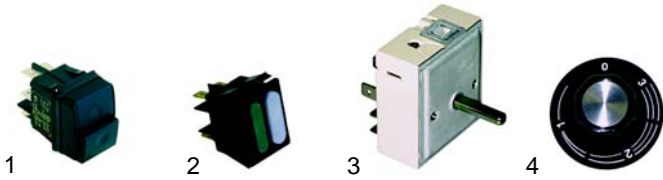

Item	Order	Description	Model	OEM
1	301086	switch		63.7.0860
2	359164	double signal lamp		63.7.0821
3	380015	energy regulator		63.7.0601
4	110075	knob		63.6.0280