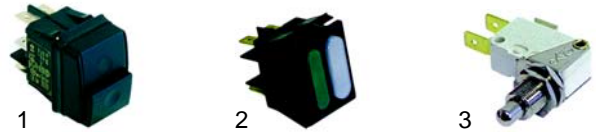

Item	Order	Description	Model	OEM
1	301086	switch		63.7.0860
2	359164	double signal lamp	FE_	63.7.0821
3	345032	micro switch		63.7.0880