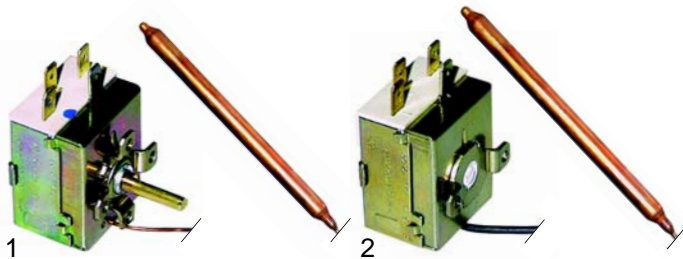

Pumps

Item	Order	Description	Model	OEM
1	390006	30 - 95 C (boiler)		ED001
2	390186	55 C (tank/ fixed)		ED002