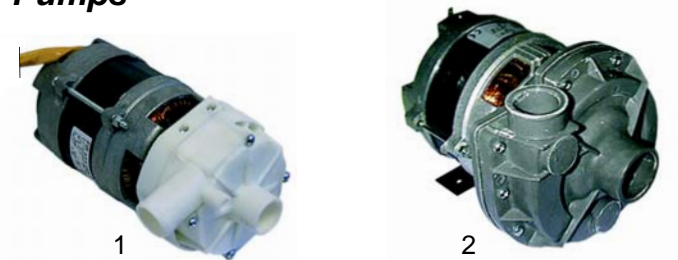

## Electrical components

Item	Order	Description	Model	OEM
1	541010	pressure switch 50/30	universal	EI001
1	541011	pressure switch 110/70		EI002
2	360040	timer, 360"		EC030
3	110197	knob		

## Pumps

Item	Order	Description	Model	OEM
1	390006	30 - 95 C (boiler)		ED001
2	390186	55 C (tank/ fixed)		ED002

Item	Order	Description	Model	OEM
1	500037	0,10 HP, 230V		EA009 EA001
2	500038	0,75 HP, 230V		EA003