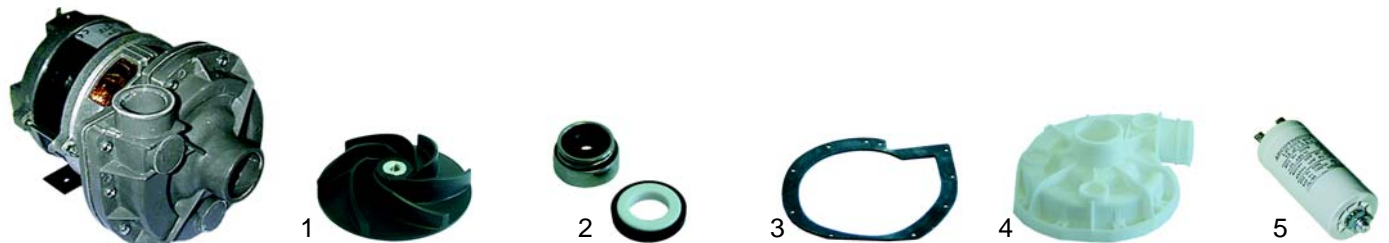

## Electrical components

Item	Order	Description	Model	OEM
1	541010	pressure switch 50/30	universal	EI001
1	541011	pressure switch 110/70		EI002
2	360040	timer, 360"		EC030
3	110197	knob		

## Pumps

Item	Order	Description	Model	OEM
1	390006	30 - 95 C (boiler)		ED001
2	390186	55 C (tank/ fixed)		ED002

Item	Order	Description	Model	OEM
1	500037	0,10 HP, 230V		EA009 EA001
2	500038	0,75 HP, 230V		EA003