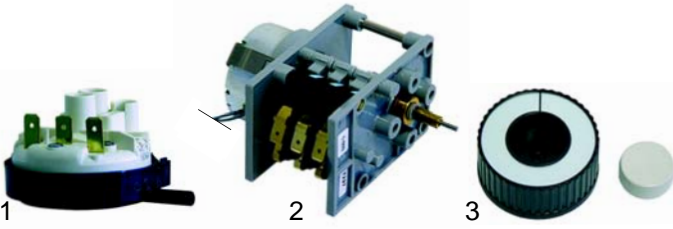

## Heating elements

Item	Order	Description	Model	OEM
1	415195	1", 2500W, 230V		EE001
2	415191	2400W, 230V		EE002
3	415192	3000W, 230V		EE010

Item	Order	Description	Model	OEM
1	415193	3000 W, 3 phases 230V		EE003
2	415194	4500 W, 3 phases 230V		EE005

## Electrical components

Item	Order	Description	Model	OEM
1	541010	pressure switch 50/30	universal	EI001
1	541011	pressure switch 110/70		EI002
2	360040	timer, 360"		EC030
3	110197	knob		