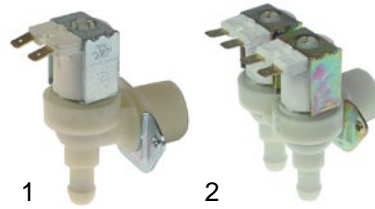

item	order no.	description	type	ref. no.
1	370420	solenoid valve	AGB010/011/024, K40	481928128139
				481928128225
				481928128185
1	370419	solenoid valve	AGB015/022, K20	481928128144
				481928128224
				481928128186
2	370452	solenoid valve	AGB028, K80	481928128177 481928128226