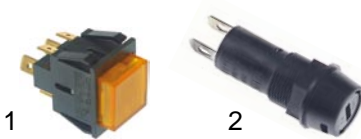

☎ +48 56 657 00 66

📘 fb.com/gastroparts.global

GASTROPARTS.COM

electrical components

pos.	order no.	description	type	ref. no.
1	480100	ice cutter heater	AGB015/028, AGB022/024, K20/K40/K80	481925998186 481925998215 481925998177

pos.	order no.	description	type	ref. no.
1	401608	transformer 18V	AGB022	481914538004 481914538025
2	401607	transformer 20V	AGB024/028	481914538021 481914538026

item	order no.	description	type	ref. no.
1	346877	switch yellow	AGB028, K80	481927718118
2	550558	fuse holder	AGB015/022/024/028, K20/40/80	481925648002 481925648006

item	order no.	description	type	ref. no.
1	370418	hot gas valve	AGB010/011/015	481928128063
2	370417	solenoid valve body	AGB022/024/28, K20/40/80	481952648177 481952648073
3	371150	solenoid valve coil		481928168018 481928168017