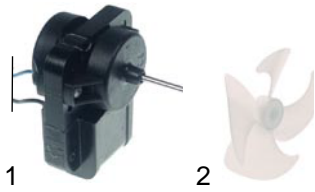

item	order no.	description	type	ref. no.
1	601432	motor	AGB028,	481936118228
2	601425	fan blade ø100mm	K80	481951538001