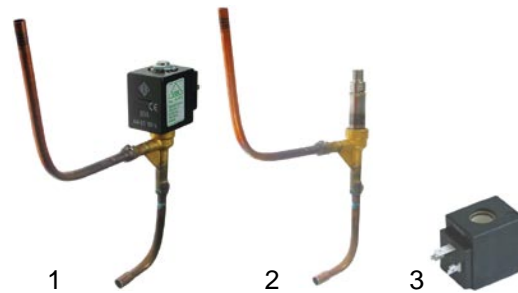

pos.	order no.	description	type	ref. no.
1	401608	transformer 18V	AGB022	481914538004 481914538025
2	401607	transformer 20V	AGB024/028	481914538021 481914538026

item	order no.	description	type	ref. no.
1	346877	switch yellow	AGB028, K80	481927718118
2	550558	fuse holder	AGB015/022/024/028, K20/40/80	481925648002 481925648006

pos.	order no.	description	type	ref. no.
1	390593	thermostat for ice thickness	AGB010/015	481927128136 481927128404 481927128954
2	390585	thermostat for ice thickness	AGB011	481927128088 481931038851
3	390211	thermostat for ice thickness	AGB022/024	481927128578
4	390584	bin thermostat	AGB015/028	481927128474
5	390506	bin thermostat	AGB022/024	481927128637 481927128579 481927128582

item	order no.	description	type	ref. no.
1	370420	solenoid valve	AGB010/011/024, K40	481928128139
				481928128225
				481928128185
1	370419	solenoid valve	AGB015/022, K20	481928128144
				481928128224
				481928128186
2	370452	solenoid valve	AGB028, K80	481928128177 481928128226

item	order no.	description	type	ref. no.
1	370418	hot gas valve	AGB010/011/015	481928128063
2	370417	solenoid valve body	AGB022/024/28, K20/40/80	481952648177 481952648073
3	371150	solenoid valve coil		481928168018 481928168017