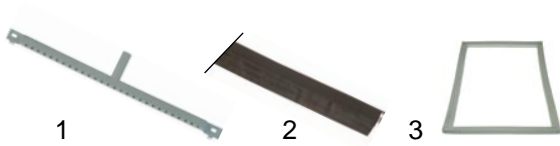

mechanical components

item	order no.	description	type	ref. no.
1	695434	spray arm	universal	481953248002
2	900639	gasket	AGB028	481946669457
3	900638	magnetic door seal	AGB011/015	481946668759