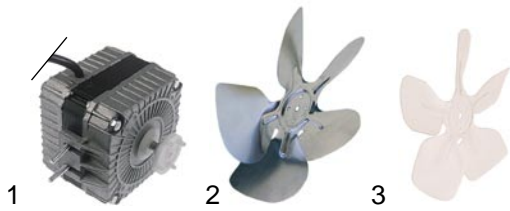

item	order no.	description	type	ref. no.
1	601424	motor 7W 230V	universal	481936178084 481936118449
2	601071	fan blade ø 230mm	AGB010/028	481951548016 481951548025
	601426	fan blade ø 230mm	AGB024	481951548037
3	601423	fan blade ø 200mm	AGB015	481951548027