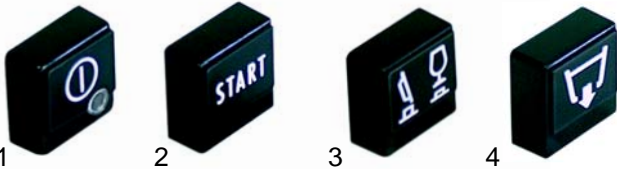

Item	Order	Description	Model	OEM
1	345607	main switch		62-227025
2	345609	start	TX312, TX514	62-227027
3	345615	program		62-227033
4	345613	drain pump		62-227030