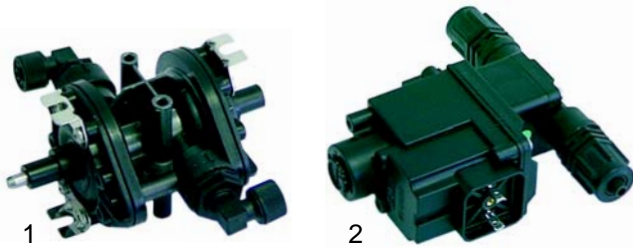

Item	Order	Description	Model	OEM
1	361032	dosing pump N6	universal	62-400220 62-026292
2	361014	dosing pump EKP-R		62-602359