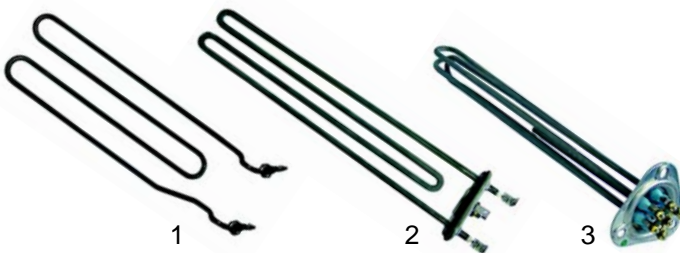

Item	Order	Description	Model	OEM
1	415664	2250W, 230V	TX312, TX514	62-230085
1	415665	3000W, 230V		62-230086
2	415009	2600W, 230V	TX312	62-230087
3	416240	6300W, 3 phases 230V	TX514	62-230083