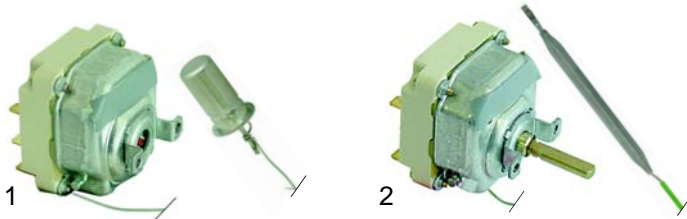

Item	Order	Description	Model	OEM
1	375144	tank thermostat 2 temperatures	T200GL, T200GLE, T250GL, T320E, T320EX, T360X, T660X, T860X, T640S, T650S	602959 026213
2	375161	2 boiler thermostat 2-pole	T360X, T660X, T860X	602715