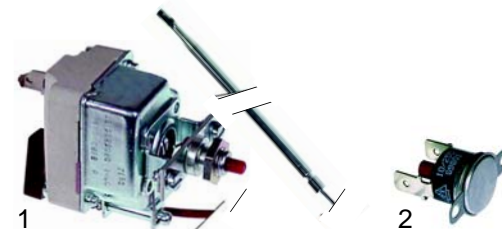

Pressure switches

Item	Order	Description	Model	OEM
1	541003	55/35	GLX920, GLX1020, TX312, TX514	62-224003
2	541106	90/56 (drain pump)	TX312, TX514	62-224005

Thermostats

Item	Order	Description	Model	OEM
1	390065	30 - 90 C (tank)		62-236002
2	390307	30 - 90 C (boiler)	GLX920, GLX1020	62-236037 62-236025