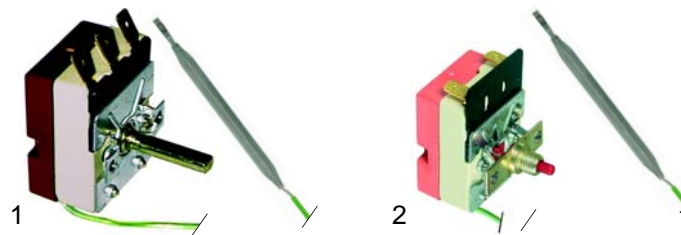

Item	Order	Description	Model	OEM
1	375145	boiler thermostat 30-85 C 1-pole	T200GL, T200GLE, T250GL, T320E, T320EX, T640S, T650S	602865
2	375149	safety thermostat 110 C	universal	602684 025836