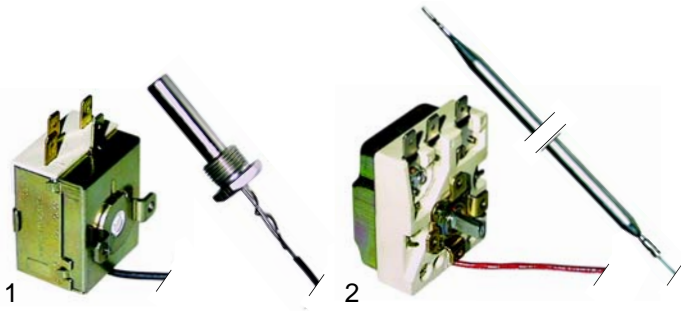

Item	Order	Description	Model	OEM
1	390310	53 C (button)	TX312/TX314	62-236042
2	390004	30-90 C (boiler)		62-236043