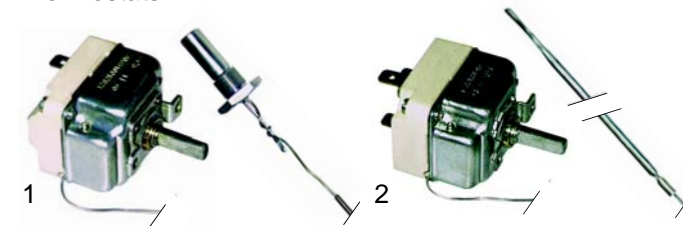

Micro switches

Item	Order	Description	Model	OEM
1	345257	micro switch	GLX920, GLX1020	62-218002
2	345118	magnetic switch	GLX920, GLX1020, TX312, TX514	62-211002

Item	Order	Description	Model	OEM
1	345548	limit switch	T250GL, T640S	026036
2	345549	limit switch	T200GL, T200GLE, T320E, T320EX, T360X, T660X, T860X, T650S	026034

Pressure switches

Item	Order	Description	Model	OEM
1	541003	55/35	GLX920, GLX1020, TX312, TX514	62-224003
2	541106	90/56 (drain pump)	TX312, TX514	62-224005

Thermostats

Item	Order	Description	Model	OEM
1	390065	30 - 90 C (tank)		62-236002
2	390307	30 - 90 C (boiler)	GLX920, GLX1020	62-236037 62-236025