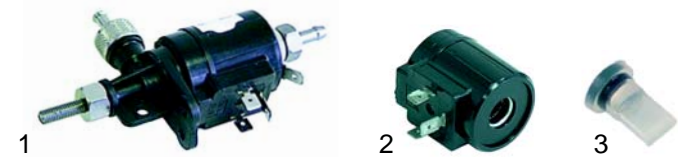

Dosing pumps

Item	Order	Description	Model	OEM
1	361004	dosing pump DB2	GLX920, GLX1020, TX312, TX514	62-987001 62-987002
2	361113	solenoid coil		62-201002
3	510298	valve		62-144012