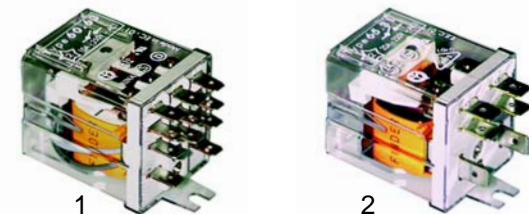

Dosing pumps

Item	Order	Description	Model	OEM
1	361004	dosing pump DB2	GLX920, GLX1020, TX312, TX514	62-987001 62-987002
2	361113	solenoid coil		62-201002
3	510298	valve		62-144012

Item	Order	Description	Model	OEM
1	361026	dosing pump EV1		62-987017
2	361365	solenoid coil	GL920, GL1020	62-201020
3	361366	electrical		62-215001

Item	Order	Description	Model	OEM
1	390310	53 C (button)	TX312/TX314	62-236042
2	390004	30-90 C (boiler)		62-236043

Item	Order	Description	Model	OEM
1	375144	tank thermostat 2 temperatures	T200GL, T200GLE, T250GL, T320E, T320EX, T360X, T660X, T860X, T640S, T650S	602959 026213
2	375161	2 boiler thermostat 2-pole	T360X, T660X, T860X	602715

Item	Order	Description	Model	OEM
1	375145	boiler thermostat 30-85 C 1-pole	T200GL, T200GLE, T250GL, T320E, T320EX, T640S, T650S	602865
2	375149	safety thermostat 110 C	universal	602684 025836

Relays

Item	Order	Description	Model	OEM
1	380312	3 changeover, 10A	GLX920, GLX1020, TX514, TX312	62-239023 62-239024
2	380311	1 NO + 1 NC, 20A	TX312, TX514	62-239030