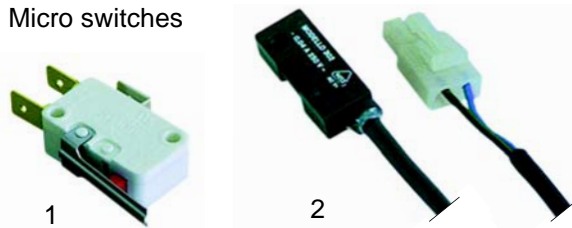

Micro switches

Item	Order	Description	Model	OEM
1	345257	micro switch	GLX920, GLX1020	62-218002
2	345118	magnetic switch	GLX920, GLX1020, TX312, TX514	62-211002