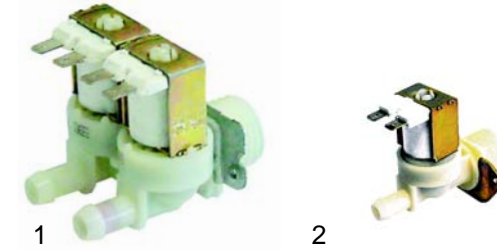

Micro switches

Item	Order	Description	Model	OEM
1	345257	micro switch	GLX920, GLX1020	62-218002
2	345118	magnetic switch	GLX920, GLX1020, TX312, TX514	62-211002

Item	Order	Description	Model	OEM
1	345548	limit switch	T250GL, T640S	026036
2	345549	limit switch	T200GL, T200GLE, T320E, T320EX, T360X, T660X, T860X, T650S	026034

Pressure switches

Item	Order	Description	Model	OEM
1	541003	55/35	GLX920, GLX1020, TX312, TX514	62-224003
2	541106	90/56 (drain pump)	TX312, TX514	62-224005

Thermostats

Item	Order	Description	Model	OEM
1	390065	30 - 90 C (tank)		62-236002
2	390307	30 - 90 C (boiler)	GLX920, GLX1020	62-236037 62-236025

Item	Order	Description	Model	OEM
1	390309	115 C (safety thermostat)	GLX920, GLX1020	62-236026
2	390233	110 C (safety thermostat)	TX312/TX514	62-236039

Timers

Item	Order	Description	Model	OEM
1	360133	60"/120"/180", 4 cams	Tx312/TX514	62-238066