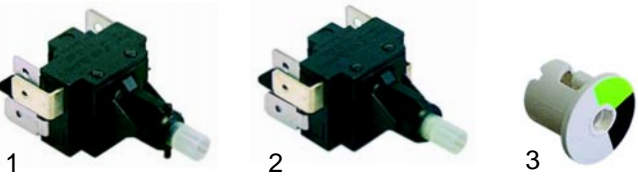

Electrical components

Item	Order	Description	Model	OEM
1	345602	housing, 2-fold	TX312, TX514	62-226073
2	345612	blind cap		62-480059

Item	Order	Description	Model	OEM
1	345605	switch, 2-pole	TX312, TX514	62-208010
2	345606	push button, 2-pole		62-226071
3	345608	turntable		62-409001

Item	Order	Description	Model	OEM
1	359130	signal element, 230V		62-216006
2	345601	signal lamp holder	TX312, TX514	62-299035
3	345614	panel (heating)		62-410008
4	345610	panel (cycle)		62-207007

Item	Order	Description	Model	OEM
1	345607	main switch		62-227025
2	345609	start	TX312, TX514	62-227027
3	345615	program		62-227033
4	345613	drain pump		62-227030