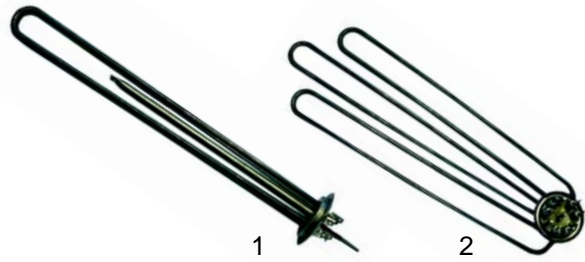

Item	Order	Description	Model	OEM
1	415513	2800W, 2 x 230V	T200GL, T200GLE, T250G2, T320-X,	400222 026227
2	415512	2800W, 3 phases 230V	T320-EX	400245 026233