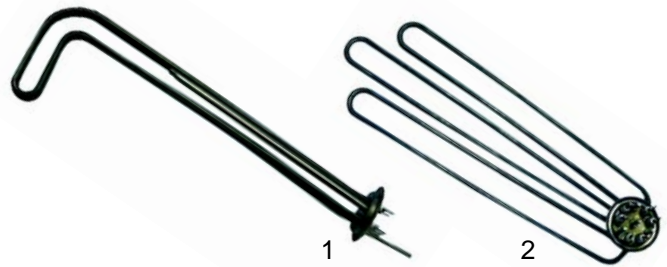

Item	Order	Description	Model	OEM
1	415511	6000W, 3 phases 230V	T660-X, T860-X, T640S, T650S, T800S	400244 026231
2	415508	3000W, 3 phases 230V		023235