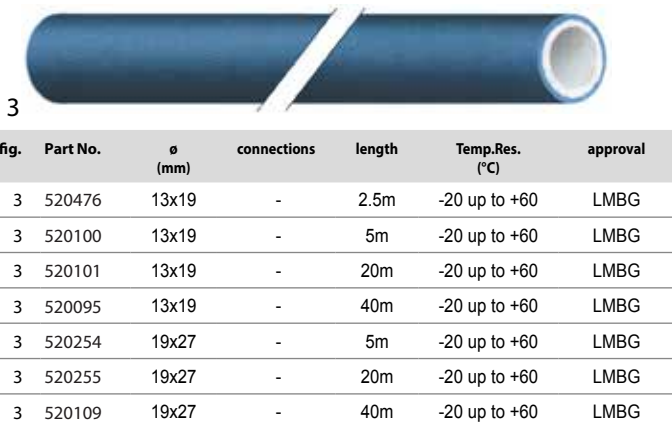

fig.	Part No.	ø (mm)	connections	length	Temp.Res. (°C)	approval
2	542088	13x17	3/8" - 1/2"	10m	-40 up to +90	DVGW, WRAS
2	542089	13x17	3/8" - 1/2"	15m	-40 up to +90	DVGW, WRAS

fig.	Part No.	ø (mm)	connections	length	Temp.Res. (°C)	approval
3	520476	13x19	-	2.5m	-20 up to +60	LMBG
3	520100	13x19	-	5m	-20 up to +60	LMBG
3	520101	13x19	-	20m	-20 up to +60	LMBG
3	520095	13x19	-	40m	-20 up to +60	LMBG
3	520254	19x27	-	5m	-20 up to +60	LMBG
3	520255	19x27	-	20m	-20 up to +60	LMBG
3	520109	19x27	-	40m	-20 up to +60	LMBG