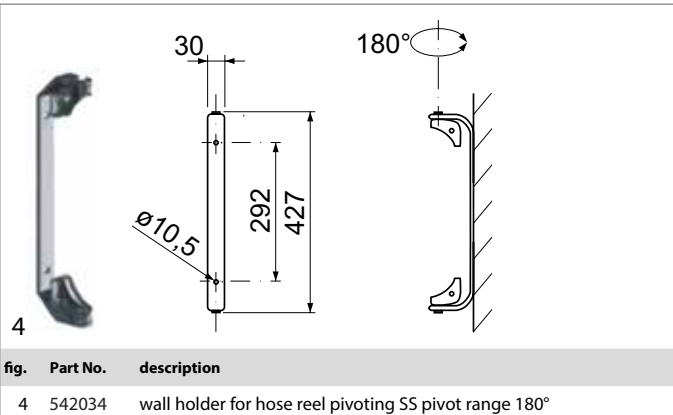

fig.	Part No.	description
3	542071	wall holder for hose reel pivoting SS pivot range 160°

fig.	Part No.	description
4	542034	wall holder for hose reel pivoting SS pivot range 180°

hose holders

fig.	Part No.	description
1	540406	hose holder stainless steel
2	592172	hose holder stainless steel W 350mm H 250mm D 156mm hole distance 310mm