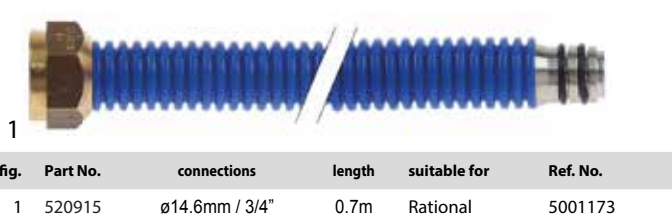

fig.	Part No.	ø (mm)	connections	length	Temp.Res. (°C)	approval
2	542088	13x17	3/8" - 1/2"	10m	-40 up to +90	DVGW, WRAS
2	542089	13x17	3/8" - 1/2"	15m	-40 up to +90	DVGW, WRAS

fig.	Part No.	ø (mm)	connections	length	Temp.Res. (°C)	approval
3	520476	13x19	-	2.5m	-20 up to +60	LMBG
3	520100	13x19	-	5m	-20 up to +60	LMBG
3	520101	13x19	-	20m	-20 up to +60	LMBG
3	520095	13x19	-	40m	-20 up to +60	LMBG
3	520254	19x27	-	5m	-20 up to +60	LMBG
3	520255	19x27	-	20m	-20 up to +60	LMBG
3	520109	19x27	-	40m	-20 up to +60	LMBG

fig.	Part No.	ø (mm)	connections	length	Temp.Res. (°C)	approval
4	542156	13x20	3/4"	10m	-40 up to +90	DVGW

fig.	Part No.	ø (mm)	connections	length	Temp.Res. (°C)	approval
5	541858	13x23	1/2"	10m	-20 up to +90	-
5	540405	13x23	1/2"	15m	-20 up to +90	FDA
5	540402	13x23	1/2"	20m	-20 up to +90	FDA

fig.	Part No.	connections	length	suitable for	Ref. No.
1	520915	ø14.6mm / 3/4"	0.7m	Rational	5001173

fig.	Part No.	connections	length	suitable for	Ref. No.
2	540403	ø19mm - DN19	1.5m	—	—

cleaning guns

fig.	Part No.	connection	material
1	540300	1/2" IT - tail ø13mm	brass
2	541882	1/2" IT - coupling DN13	brass