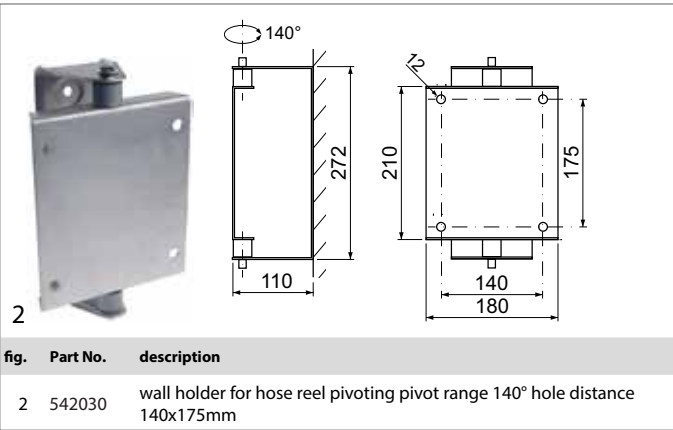

3

fig.	Part No.	hose length (m)	hose ø (mm)	connection	material	suitable wall holder
3	542025	10	13x20	3/4"	SS	542034

4

fig.	Part No.	hose length (m)	hose ø (mm)	connection	material	suitable wall holder
4	542029	12	10x14	1/2"	SS	542034

spare parts and accessories

wall holders

1

fig.	Part No.	description
1	542033	wall holder for hose reel pivoting

hose reels and spray guns

fig.	Part No.	description
2	542030	wall holder for hose reel pivoting pivot range 140° hole distance 140x175mm

fig.	Part No.	description
3	542071	wall holder for hose reel pivoting SS pivot range 160°

fig.	Part No.	description
4	542034	wall holder for hose reel pivoting SS pivot range 180°

hose holders

fig.	Part No.	description
1	540406	hose holder stainless steel
2	592172	hose holder stainless steel W 350mm H 250mm D 156mm hole distance 310mm