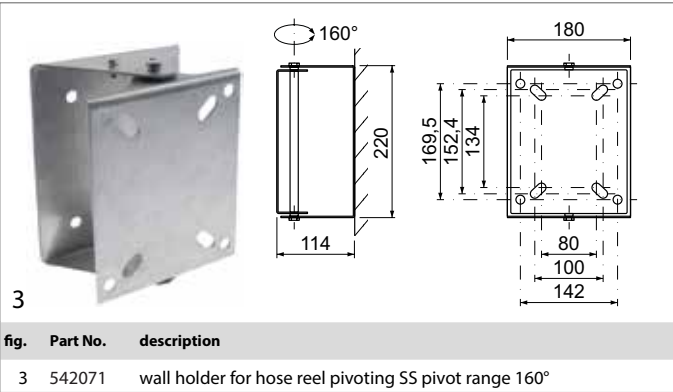

spare parts and accessories

wall holders

1

fig.	Part No.	description
1	542033	wall holder for hose reel pivoting

hose reels and spray guns

fig.	Part No.	description
2	542030	wall holder for hose reel pivoting pivot range 140° hole distance 140x175mm