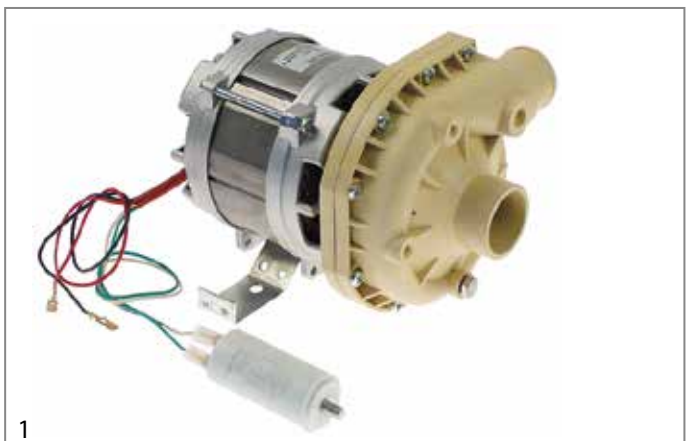

1			
Part No.	500114	Ref. No.	C.5800/2013 C.5801 GEV5801
description	pump inlet $\varnothing$ 45mm outlet $\varnothing$ 40mm type C5800/2013 230V 50Hz 1 phase 0,75kW 1HP L 225mm rotation direction right capacitor 16μF ALBA PUMPS (C&A)		
spare parts for 500114			
	Part No.	365021	Ref. No. —
operating capacitor capacity 16μF 425V			
	Part No.	509021	Ref. No. ATA 4702
impellor $\varnothing$ 102 mm H 32 mm shaft intake $\varnothing$ 9/8mm			

Table continues overleaf