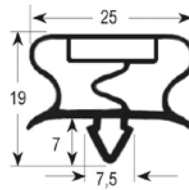

profile 9195

No.	Part-No.	dart-to-dart dimensions		Suitable for	OEM-No.
		B (mm)	L (mm)		
1	900560	562	718	-	-