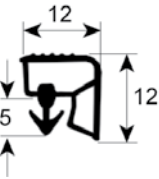

profile 9957

No.	Part-No.	Qty	Suitable for	OEM-No.
1	900916	MTR	Priolinox	SPVC 11/3PVC