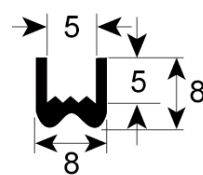

profile 1575

No.	Part-No.	L (mm)	Suitable for	OEM-No.
1	900868	2020	Gierre	GUA540