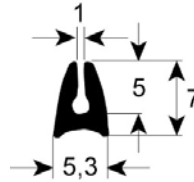

window seals

profile 1500

No.	Part-No.	L (mm)	Suitable for	OEM-No.
1	900561	1430	Küppersbusch	060976