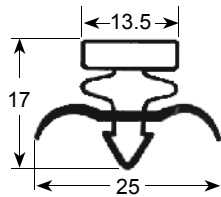

dart-to-dart measured gaskets (plug-in gaskets)

- Gasket cross-sections shown in original size -
- Dimensions in mm -

9171