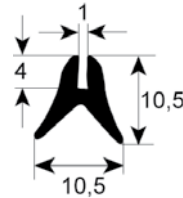

profile 1615

No.	Part-No.	L (mm)	Suitable for	OEM-No.
1	511610	2300	Bourgeois	JOIN066