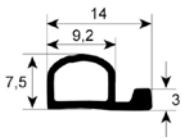

profile 1855

| No. | Part-No. | Qty | Suitable for | OEM-No. |
|-----|----------|-----|--------------|---------|
| 1 | 900720 | MTR | Angelo-Po | 3031880 |

profile 1860

| No. | Part-No. | B (mm) | L (mm) | Suitable for | OEM-No. |
|-----|----------|--------|--------|--------------|-----------|
| 1 | 900183 | 430 | 485 | Rational | 5105.1000 |
| 2 | 900184 | 430 | 745 | Rational | 5105.1003 |
| 3 | 900088 | 430 | 1275 | Rational | 5105.1005 |
| 4 | 900193 | 600 | 715 | Rational | 5105.1017 |
| 5 | 900198 | 635 | 1275 | Rational | 5105.1006 |