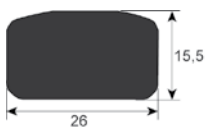

No.	Part-No.	L (mm)	Suitable for	OEM-No.
1	900819	1000	Firex	10600300
2	900821	2000	Firex	10600300/1
3	900822	2400	Firex	10600300/2
4	900823	3000	Firex	10600300/3