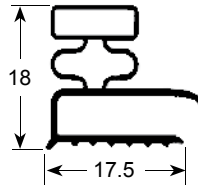

custom made gaskets

outside measured gaskets

- Gasket cross-sections shown in original size -
- Dimensions in mm -

9031