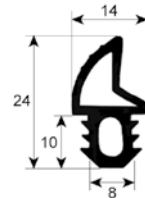

profile 2755

No.	Part-No.	Qty	Suitable for	OEM-No.
1	900913	MTR	Piron	GUA30002