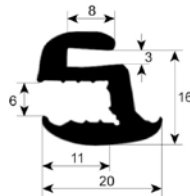

profile 1875

No.	Part-No.	Perimeter (mm)	Qty	Suitable for	OEM-No.
1	900185	1500	1	Electrolux Juno Zanussi	002837 002837 002837
2	900186	2000	1	Electrolux Juno Zanussi	002878 002878 002878