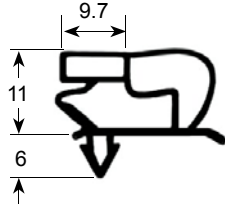

9048

dart-to-dart measured gaskets (plug-in gaskets)

- Gasket cross-sections shown in original size -
- Dimensions in mm -