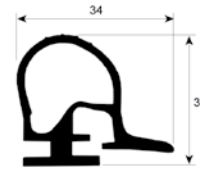

profile 9982

No.	Part-No.	Qty	Suitable for	OEM-No.
1	901124	MTR	MTH	-