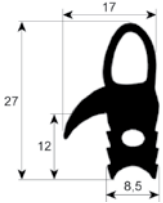

profile 2700

No.	Part-No.	Qty	Suitable for	OEM-No.
1	900939	MTR	Capic	I304024