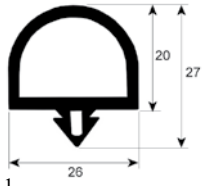

plug-in gaskets profile 9991

No.	Part-No.	Qty	Suitable for	OEM-No.
1	901114	MTR	Frigor Box	-