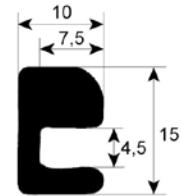

profile 1865

No.	Part-No.	L (mm)	Suitable for	OEM-No.
1	900767	1950	Mareno	2720300R
2	900766	2000	Mareno	2725500R
3	900765	2100	Mareno	2725400R