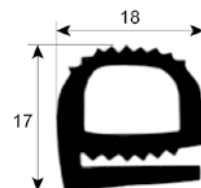

profile 2257

No.	Part-No.	Qty	Suitable for	OEM-No.
1	900938	MTR	Capic	I304002