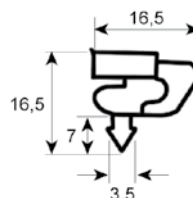

profile 9155

No.	Part-No.	dart-to-dart dimensions		Suitable for	OEM-No.
		B (mm)	L (mm)		
1	900922	560	1345	La-Sommeliere	AM100B46
2	900923	585	1420	La-Sommeliere	AM33611