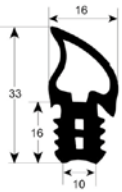

profile 2743

No.	Part-No.	B (mm)	L (mm)	Qty	Suitable for	OEM-No.
1	900956	-	-	MTR	MKN	-
2	900783	480	610	1	MKN	211094
3	900784	610	750	1	MKN	211095