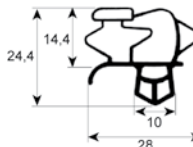

profile 9940

No.	Part-No.	dart-to-dart dimensions		Suitable for	OEM-No.
		B (mm)	L (mm)		
1	900936	637	1512	Bonnet	74306