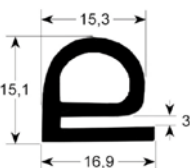

profile 2220

No.	Part-No.	Qty	Suitable for	OEM-No.
1	900068	MTR	Wiesheu	40198