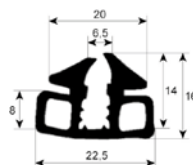

profile 1820

No.	Part-No.	Perimeter (mm)	Qty	Suitable for	OEM-No.
1	900190	1400	1	Electrolux Zanussi	055412 055412
2	900191	2200	1	Electrolux Zanussi	055314 055314