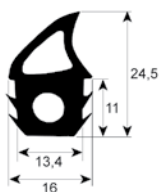

profile 2746

No.	Part-No.	Qty	Suitable for	OEM-No.
1	900901	MTR	Bake-Off	331800011