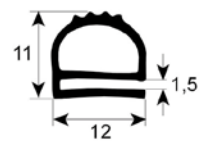

profile 2255

No.	Part-No.	B (mm)	L (mm)	Suitable for	OEM-No.
1	900707	300	570	Offcar	844491