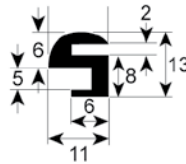

profile 1873

No.	Part-No.	L (mm)	Suitable for	OEM-No.
1	900869	1850	Gierre	GUA520