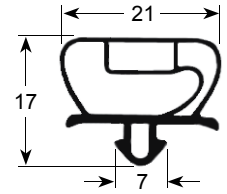

dart-to-dart measured gaskets (plug-in gaskets)

- Gasket cross-sections shown in original size -
 - Dimensions in mm -

Profile no. **9046**

9048

Profile no. **9010**

9012

9252

9235