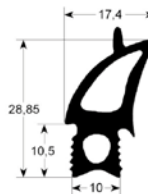

profile 2730

No.	Part-No.	B (mm)	L (mm)	Qty	Suitable for	OEM-No.
1	900951	-	-	MTR	Rational	Unbekannt
2	900291	473	785	1	Rational	5105.1021P
3	900260	475	505	1	Rational	20.00.394P
4	900261	475	770	1	Rational	20.00.396P
5	900262	475	1490	1	Rational	20.00.398P
6	900290	480	540	1	Rational	5105.1020P
7	900293	495	1505	1	Rational	5105.1023P
8	900567	505	680	1	Rational	20.00.395P
9	900573	680	770	1	Rational	20.00.397P
10	900292	690	807	1	Rational	5105.1022P
11	900574	690	1490	1	Rational	20.00.399
12	900294	695	1505	1	Rational	5105.1024P