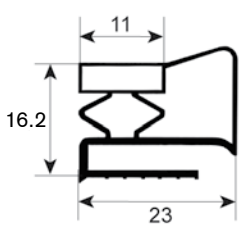

Profile no. **9953**