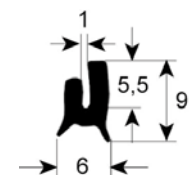

profile 1510

No.	Part-No.	Qty	Suitable for	OEM-No.
1	900270	MTR	Electrolux Zanussi	053754 053754