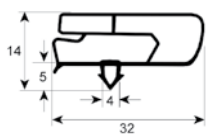

profile 9797

No.	Part-No.	dart-to-dart dimensions		Suitable for	OEM-No.
		B (mm)	L (mm)		
1	900904	380	585	Coreco Fagor	6045010006 6001401101