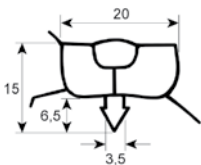

profile 9967

No.	Part-No.	dart-to-dart dimensions		Suitable for	OEM-No.
		B (mm)	L (mm)		
1	900921	960	640	La-Sommeliere	BG706102