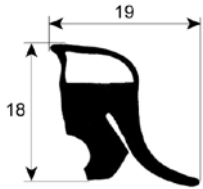

profile 2921

No.	Part-No.	L (mm)	Suitable for	OEM-No.
1	900764	1600	Electrolux	OK8159