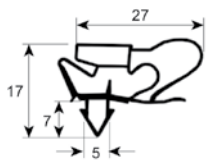

profile 9049

No.	Part-No.	dart-to-dart dimensions		Suitable for	OEM-No.
		B (mm)	L (mm)		
1	900920	560	775	La-Sommeliere	A6010056