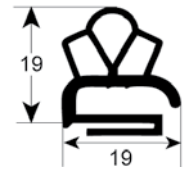

custom made gaskets

outside measured gaskets

- Gasket cross-sections shown in original size -
- Dimensions in mm -

9138