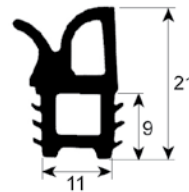

profile 4050

No.	Part-No.	L (mm)	Suitable for	OEM-No.
1	900776	1020	Lainox	70041150

profile 4060

No.	Part-No.	B (mm)	L (mm)	Suitable for	OEM-No.
1	900140	450	170	Rational	5105.1015
2	900141	675	170	Rational	5105.1010