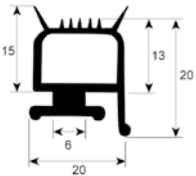

profile 9973

No.	Part-No.	Qty	Suitable for	OEM-No.
1	901141		-	-
2	901105	MTR	-	-