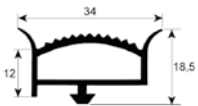

profile 9779

No.	Part-No.	Qty	Suitable for	OEM-No.
1	901125	MTR	Surfrigo	-