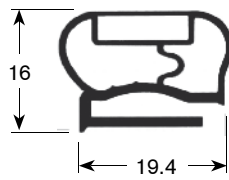

custom made gaskets

outside measured gaskets

- Gasket cross-sections shown in original size -
- Dimensions in mm -

9200