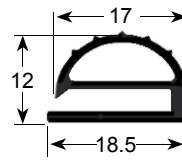

custom made gaskets

outside measured gaskets

- Gasket cross-sections shown in original size -
- Dimensions in mm -

9102