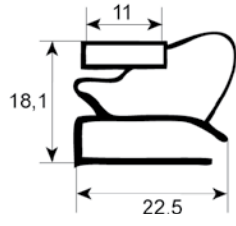

custom made gaskets

outside measured gaskets

- Gasket cross-sections shown in original size -
- Dimensions in mm -

9954