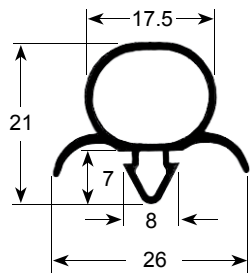

dart-to-dart measured gaskets (plug-in gaskets)

- Gasket cross-sections shown in original size -
- Dimensions in mm -

9192