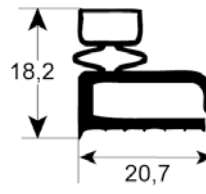

custom made gaskets

outside measured gaskets

- Gasket cross-sections shown in original size -
- Dimensions in mm -

9106