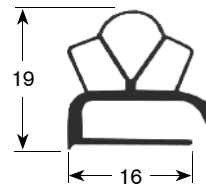

custom made gaskets

outside measured gaskets

- Gasket cross-sections shown in original size -
- Dimensions in mm -

9191