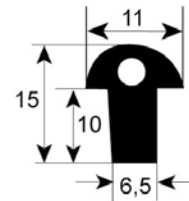

profile 2930

No.	Part-No.	L (mm)	Suitable for	OEM-No.
1	900727	1410	Silko	LB84800