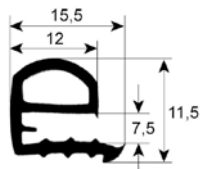

profile 1855

| No. | Part-No. | Qty | Suitable for | OEM-No. |
|-----|----------|-----|--------------|---------|
| 1 | 900720 | MTR | Angelo-Po | 3031880 |

profile 1860

| No. | Part-No. | B (mm) | L (mm) | Suitable for | OEM-No. |
|-----|----------|--------|--------|--------------|-----------|
| 1 | 900183 | 430 | 485 | Rational | 5105.1000 |
| 2 | 900184 | 430 | 745 | Rational | 5105.1003 |
| 3 | 900088 | 430 | 1275 | Rational | 5105.1005 |
| 4 | 900193 | 600 | 715 | Rational | 5105.1017 |
| 5 | 900198 | 635 | 1275 | Rational | 5105.1006 |