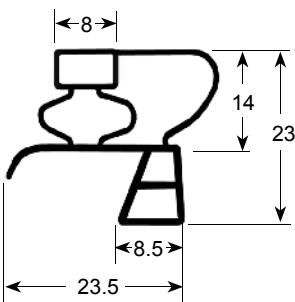

Profile no. **9783**