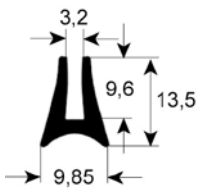

profile 1590

No.	Part-No.	Qty	Suitable for	OEM-No.
1	900110	MTR	Eloma	215961