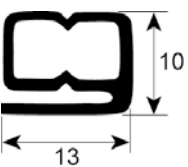

profile 9975

No.	Part-No.	Qty	Suitable for	OEM-No.
1	900915	MTR	Priolinox	SGOMMA 12/1