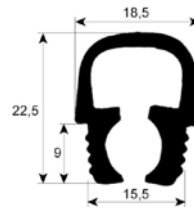

profile 4040

No.	Part-No.	L (mm)	Suitable for	OEM-No.
1	900150	510	Electrolux Juno	0H6661 246281
2	900592	658	Electrolux Juno	0H6662 246282

profile 4045

No.	Part-No.	L (mm)	Suitable for	OEM-No.
1	900495	460	Electrolux Juno	0700284197 0700284197
2	900584	900	Electrolux Juno	0H6866 0H6866