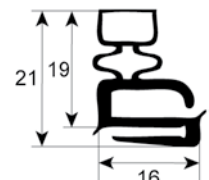

custom made gaskets

outside measured gaskets

- Gasket cross-sections shown in original size -
- Dimensions in mm -

9100