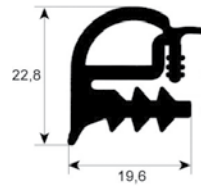

profile 2250

No.	Part-No.	B (mm)	L (mm)	Suitable for	OEM-No.
1	900085	470	520	Rational	5105.1001
2	900086	470	790	Rational	5105.1004