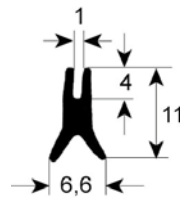

profile 1550

No.	Part-No.	Qty	Suitable for	OEM-No.
1	900752	MTR	Electrolux	0K2281