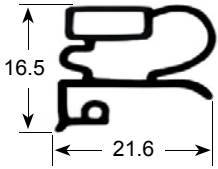

[RU] Уплотнители

✉ gastroparts@gastroparts.com

☎ tel. +48 56 657 00 66

📘 fb.com/gastroparts.global

GASTROPARTS.COM

custom made gaskets

outside measured gaskets

- Gasket cross-sections shown in original size -
- Dimensions in mm -