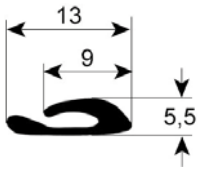

profile 1880

No.	Part-No.	L (mm)	Qty	Suitable for	OEM-No.
1	900882	-	MTR	Bertos Foinox	-
2	900470	520	1	Bertos Foinox	14018 14018
3	900471	680	1	Bertos Foinox	14019 14019
4	900469	1385	1	Bertos Foinox	14017 14017