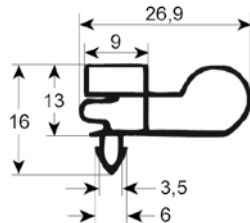

dart-to-dart measured gaskets (plug-in gaskets)

- Gasket cross-sections shown in original size -
 - Dimensions in mm -

Profile no. **9046**

9048

Profile no. **9010**

9012

9252

9235