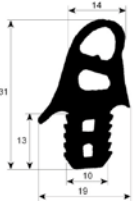

profile 2705

No.	Part-No.	Qty	Suitable for	OEM-No.
1	900751	MTR	Wiesheu	38605