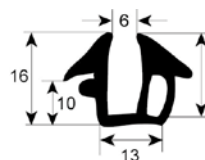

profile 1810

No.	Part-No.	Qty	Suitable for	OEM-No.
1	900192	MTR	Electrolux Zanussi	054224 054224