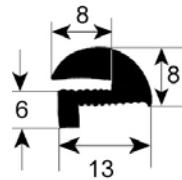

profile 1889

No.	Part-No.	Qty	Suitable for	OEM-No.
1	900782	MTR	Coven	MCGV0002