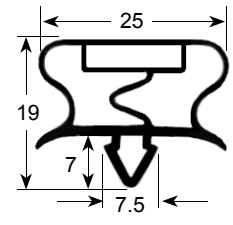

dart-to-dart measured gaskets (plug-in gaskets)

- Gasket cross-sections shown in original size -
- Dimensions in mm -

9195