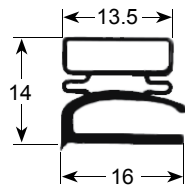

custom made gaskets

outside measured gaskets

- Gasket cross-sections shown in original size -
- Dimensions in mm -

9140