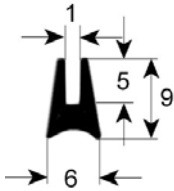

profile 1515

No.	Part-No.	L (mm)	Suitable for	OEM-No.
1	900787	2200	Lainox	R70044650