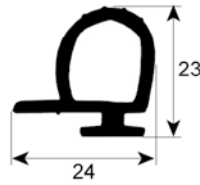

profile 9980

No.	Part-No.	Qty	Suitable for	OEM-No.
1	900000	MTR	MTH	-