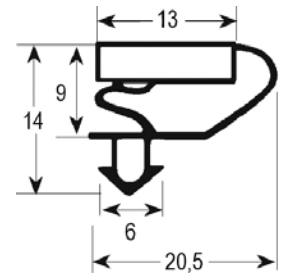

dart-to-dart measured gaskets (plug-in gaskets)

- Gasket cross-sections shown in original size -
- Dimensions in mm -

9703