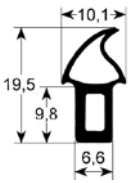

profile 2740

No.	Part-No.	L (mm)	Qty	Suitable for	OEM-No.
1	900545	-	MTR	-	-
2	900544	1350	1	Giga Star10 Whirlpool	0000X05600 0000X05600 483286009256