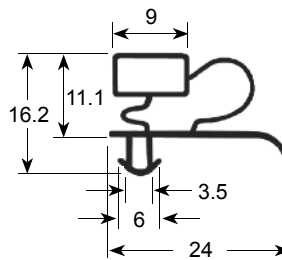

dart-to-dart measured gaskets (plug-in gaskets)

- Gasket cross-sections shown in original size -
- Dimensions in mm -

9333