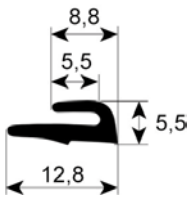

profile 1885

No.	Part-No.	L (mm)	Suitable for	OEM-No.
1	900426	2300	Inoxtrend Whirlpool	RRC6513-00 483286002638
2	900828	2430	Inoxtrend Whirlpool	C5572-00 483286008694
3	900430	3250	Inoxtrend	RRC7117-00