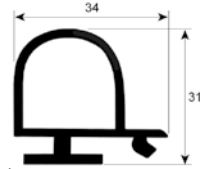

profile 9981

No.	Part-No.	Qty	Suitable for	OEM-No.
1	901123	MTR	MTH	-