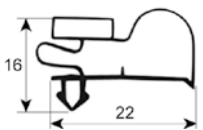

profile 9011

No.	Part-No.	dart-to-dart dimensions		Suitable for	OEM-No.
		B (mm)	L (mm)		
1	900942	560	1175	La-Sommeliere	CVH13030
2	900943	560	1770	La-Sommeliere	CVH21032