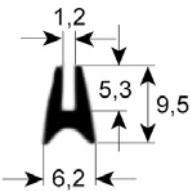

profile 1530

No.	Part-No.	L (mm)	Qty	Suitable for	OEM-No.
1	900637	-	MTR	-	-
2	900117	505	1	Lainox	R70040810
3	900118	595	1	Lainox	R70040820
4	900128	750	1	Lainox	R70040830
5	900500	900	1	Lainox	R70044250
6	900129	1015	1	Lainox	R70040840
7	900501	1200	1	Lainox	70044260
8	900502	1500	1	Lainox	70044270
9	900130	1750	1	Lainox	R70040850
10	900503	1800	1	Lainox	70044280
11	900504	1950	1	Lainox	70044290
12	900483	2400	1	Ambach Lainox	R70044150 R70044150
13	900484	3720	1	Ambach Lainox	R70044160 R70044160