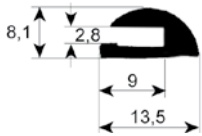

profile 1882

No.	Part-No.	Qty	Suitable for	OEM-No.
1	693228	1	Tecnoeka	09980458000
2	691202	MTR	Tecnoeka	09980458000