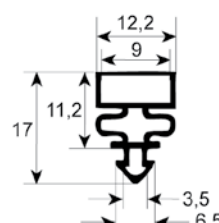

dart-to-dart measured gaskets (plug-in gaskets)

- Gasket cross-sections shown in original size -
 - Dimensions in mm -

Profile no. **9046**

9048

Profile no. **9010**

9012

9252

9235