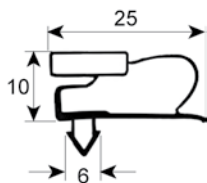

profile 9050

No.	Part-No.	dart-to-dart dimensions		Suitable for	OEM-No.
		B (mm)	L (mm)		
1	901059	500	660	-	-
2	901083	550	1722	larp	0313205
3	901080	558	1713	larp	0313007
4	901082	585	1390	larp	0313178
5	900098	621	1377	larp	0313010
6	901086	630	1532	larp	0313206
7	901081	634	1391	larp	0313010
8	900368	695	1560	Icematic Scotsman	28175017/0 CM28175017
9	900878	705	770	Icematic	28175018/0
10	901093	713	1637	Mondial	4612005
11	901085	730	1550	larp	0313200
12	901084	740	1619	larp	0313207
13	901092	745	1695	Mondial	4612068