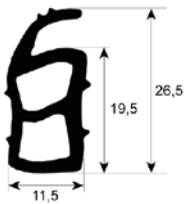

profile 2276

No.	Part-No.	Qty	Suitable for	OEM-No.
1	900763	MTR	Electrolux	0K9170