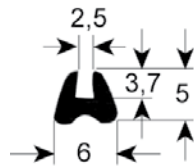

profile 1505

No.	Part-No.	L (mm)	Qty	Suitable for	OEM-No.
1	900872	-	MTR	Fagor	-
2	691068	1300	1	Fagor	3713800
3	691041	1700	1	Fagor	R660501
4	691042	2800	1	Fagor	R670528