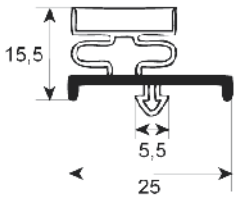

dart-to-dart measured gaskets (plug-in gaskets)

- Gasket cross-sections shown in original size -
 - Dimensions in mm -

Profile no. **9046**

9048

Profile no. **9010**

9012

9252

9235