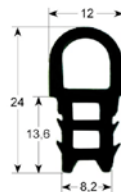

profile 2050

No.	Part-No.	Qty	Suitable for	OEM-No.
1	900171	MTR	Bake-Off Gico	331800008 284204130