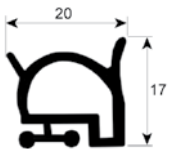

profile 9974

No.	Part-No.	Qty	Suitable for	OEM-No.
1	901111	MTR	Costan	-