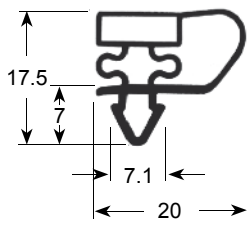

Profile no. **9153**