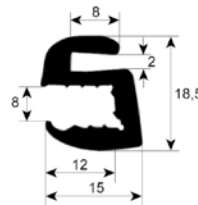

profile 1874

No.	Part-No.	Perimeter (mm)	Qty	Suitable for	OEM-No.
1	900269	2060	1	Electrolux Zanussi	003739 0780003739