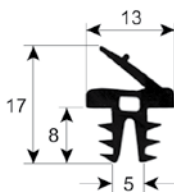

profile 2300

No.	Part-No.	Qty	Suitable for	OEM-No.
1	900914	MTR	Piron	7323000016