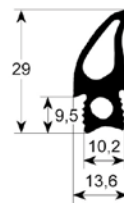

profile 2720

No.	Part-No.	B (mm)	L (mm)	Suitable for	OEM-No.
1	900091	473	785	Rational	5105.1021P
2	900090	480	540	Rational	5105.1020P
3	900093	495	1505	Rational	5105.1023
4	900092	690	807	Rational	5105.1022P
5	900094	695	1505	Rational	5105.1024