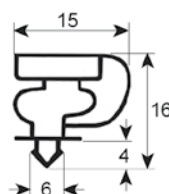

profile 9154

No.	Part-No.	dart-to-dart dimensions		Suitable for	OEM-No.
		B (mm)	L (mm)		
1	901133	379	586	Tecfrigo	0040401
2	901134	531	1221	Tecfrigo	4110404
3	901135	648	690	Tecfrigo	0090401