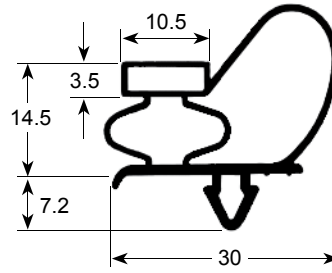

dart-to-dart measured gaskets (plug-in gaskets)

- Gasket cross-sections shown in original size -
- Dimensions in mm -

9743