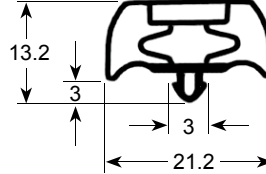

dart-to-dart measured gaskets (plug-in gaskets)

- Gasket cross-sections shown in original size -
 - Dimensions in mm -

Profile no. **9046**

9048

Profile no. **9010**

9012

9252

9235