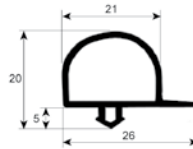

profile 9990

No.	Part-No.	dart-to-dart dimensions		Suitable for	OEM-No.
		B (mm)	L (mm)		
1	900364	730	2070	Dexion	01746800R