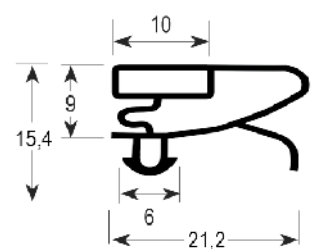

dart-to-dart measured gaskets (plug-in gaskets)

- Gasket cross-sections shown in original size -
 - Dimensions in mm -

Profile no. **9046**

9048

Profile no. **9010**

9012

9252

9235