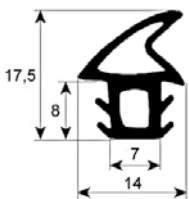

profile 2745

No.	Part-No.	L (mm)	Suitable for	OEM-No.
1	900632	2160	Smeg	754131089