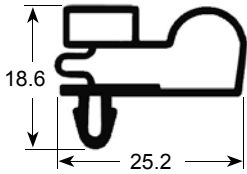

dart-to-dart measured gaskets (plug-in gaskets)

- Gasket cross-sections shown in original size -
 - Dimensions in mm -

Profile no. **9046**

9048

Profile no. **9010**

9012

9252

9235