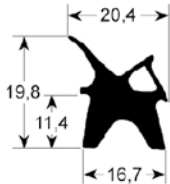

profile 2410

No.	Part-No.	B (mm)	L (mm)	Qty	Suitable for	OEM-No.
1	900059	-	-	MTR	Angelo-Po Lainox	37Q2480 R80100490
2	900115	320	420	1	Lainox	R70041760
3	900136	345	560	1	Lainox	R50505940
4	900138	353	405	1	Lainox	R50505953
5	900116	380	608	1	Lainox	R70042000
6	900157	380	632	1	Lainox	R50505950
7	900158	413	608	1	Lainox	R50505941
8	900156	427	726	1	Lainox	R50505954
9	900817	465	495	1	Lainox	R70042560
10	900818	465	765	1	Lainox	R70042570
11	900485	480	650	1	Lainox	R50505942
12	900123	500	627	1	Lainox	R70042010
13	900816	618	777	1	Lainox	R70042140
14	900124	627	738	1	Lainox	R70042020
15	900820	645	765	1	Lainox	R70042580
16	900159	655	755	1	Lainox	R50505943
17	900486	666	701	1	Lainox	R50505951
18	900164	701	705	1	Lainox	R50505944
19	900762	701	705	1	Lainox	70041350
20	900165	710	1195	1	Lainox	R50505945
21	900568	710	1310	1	Lainox	R70042150
22	900126	710	1430	1	Lainox	R70042040
23	900139	715	880	1	Lainox	R50505946
24	900815	735	830	1	Lainox	R70041940
25	900814	735	955	1	Lainox	R70041930
26	900813	735	1310	1	Lainox	R70042160
27	900127	735	1430	1	Lainox	R70042050
28	900125	738	777	1	Lainox	R70042030
29	900487	765	1195	1	Lainox	R50505952