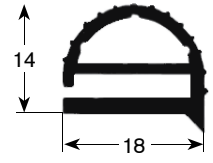

custom made gaskets

outside measured gaskets

- Gasket cross-sections shown in original size -
- Dimensions in mm -

9104