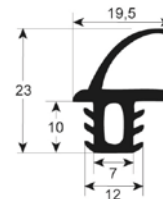

profile 9299

No.	Part-No.	Qty	Suitable for	OEM-No.
1	900367	25m	-	-