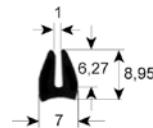

profile 1560

No.	Part-No.	L (mm)	Qty	Suitable for	OEM-No.
1	900113	-	MTR	Convotherm Rational	7001041 5012.0201
2	900177	2800	1	Rational	5012.0201
3	900178	3800	1	Rational	5012.0202
4	900179	5400	1	Rational	5012.0203
5	900182	5900	1	Rational	5012.0204