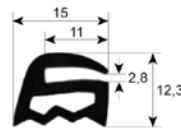

profile 1870

No.	Part-No.	Qty	Suitable for	OEM-No.
1	900114	MTR	Convothem	7001042