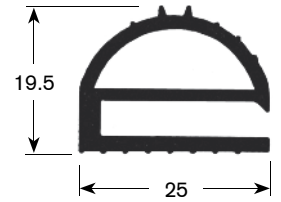

custom made gaskets

outside measured gaskets

- Gasket cross-sections shown in original size -
- Dimensions in mm -

9169