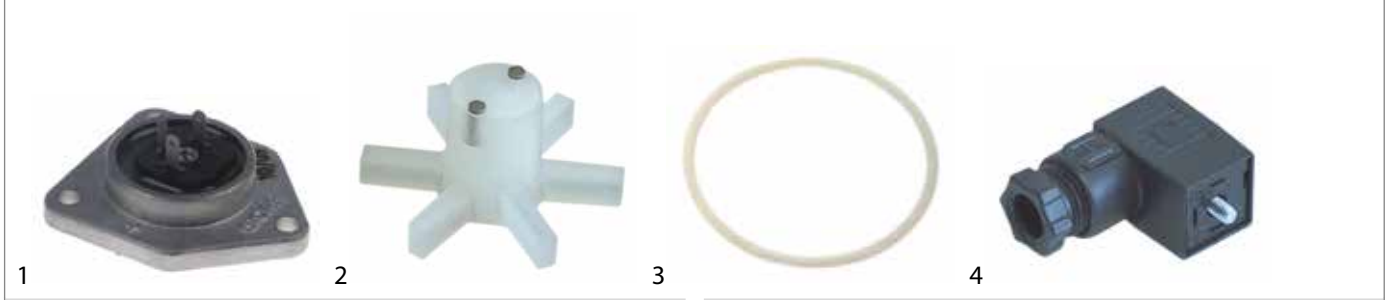

accessories

fig.	Part No.	description	fig.	Part No.	description
1	400088	casing cover GICAR nickel-plated brass	3	400258	O-ring for flow meter
2	400257	impellor GICAR H 15 mm D1 ø 26,7 mm D2 ø 9,8 mm	4	400256	plug GICAR for flow meter