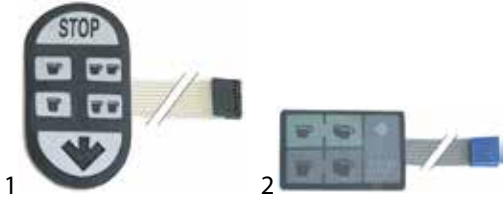

fig.	Part No.	description	Ref. No.
5	402100	membrane keypad vacuum packing machine with frame	0900105

Expobar

fig.	Part No.	description	Ref. No.
1	400334	membrane keypad coffee machine	60102000

Faema

fig.	Part No.	description	Ref. No.
1	400081	membrane keypad coffee machine COMPACT	3761131514
2	400309	membrane keypad coffee machine DUE suitable for FAEMA old edition	3301-132 827