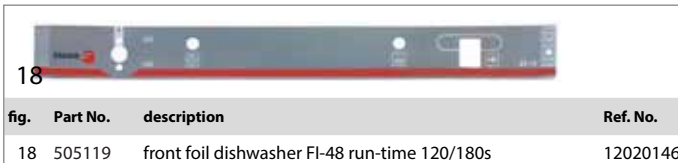

fig.	Part No.	description	Ref. No.
16	505205	front foil dishwasher	12020129
17	505117	front foil dishwasher FI30	12020315