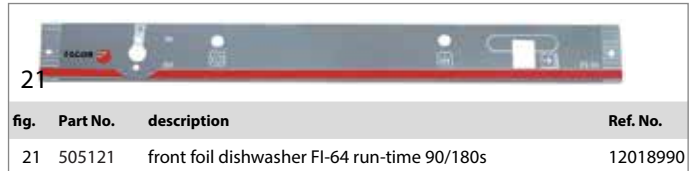

fig.	Part No.	description	Ref. No.
19	505120	front foil dishwasher FI-48B model FI-48B drain pump	12020147
20	505118	front foil dishwasher FI-50 model FI-50	12019162