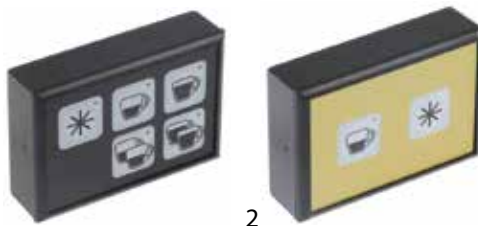

fig.	GEV No.	description	Ref. No.
1	402236	keypad unit coffee machine Antea/Classica/Diadema/grandoge/Tedide buttons 5	5031015
2	402237	keypad unit coffee machine Classica/Diadema 2-3-4 gr. buttons 2 L 88mm W 60mm	5031210