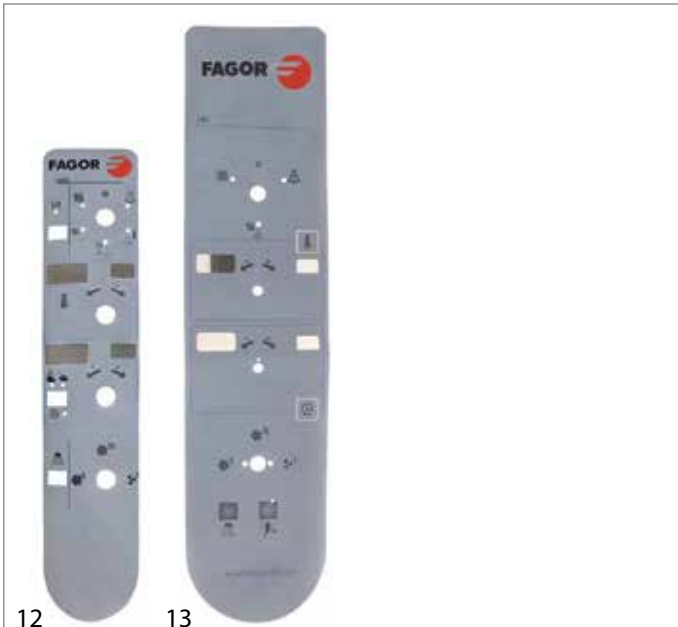

fig.	Part No.	description	Ref. No.
12	401783	front foil combi-steamer HEM 10/11-20/11 L 480mm W 100mm	12018494
13	401718	keypad foil combi-steamer HEI 1021/HGV 1021 L 670mm W 160mm	12018060

fig.	Part No.	description	Ref. No.
14	505124	front foil dishwasher	12018622
15	505125	front foil dishwasher	12020028

fig.	Part No.	description	Ref. No.
16	505205	front foil dishwasher	12020129
17	505117	front foil dishwasher FI30	12020315

fig.	Part No.	description	Ref. No.
19	505120	front foil dishwasher FI-48B model FI-48B drain pump	12020147
20	505118	front foil dishwasher FI-50 model FI-50	12019162

fig.	Part No.	description	Ref. No.
21	505121	front foil dishwasher FI-64 run-time 90/180s	12018990
22	505115	keypad foil dishwasher	12019307
23	505116	keypad foil dishwasher	12018125

fig.	Part No.	description	Ref. No.
24	505126	keypad foil dishwasher F180	12019909
25	505127	keypad foil dishwasher F180	12019473
26	505204	keypad foil dishwasher FI120	12019475
27	505108	keypad foil dishwasher LVC12	12020486

fig.	Part No.	description	Ref. No.
28	505109	keypad foil dishwasher LVC15	12018909
29	505113	keypad foil dishwasher LVC15D/21D/14D/20D	12018973