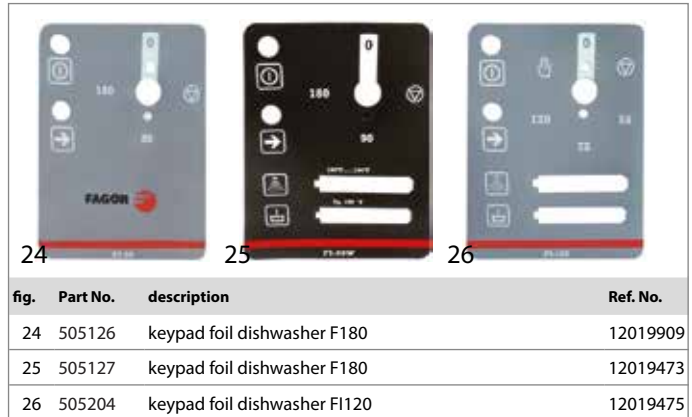

fig.	Part No.	description	Ref. No.
21	505121	front foil dishwasher FI-64 run-time 90/180s	12018990
22	505115	keypad foil dishwasher	12019307
23	505116	keypad foil dishwasher	12018125