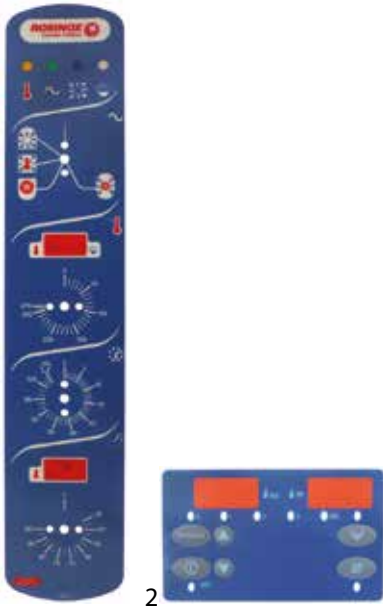

Rosinox

fig.	Part No.	description	Ref. No.
1	694697	front foil combi-steamer TVTS suitable for ROSINOX L 600mm W 118mm	RX94044752
2	402685	keypad foil dishwasher H63/373E/144E buttons 6 L 134mm W 79mm	RX94814049