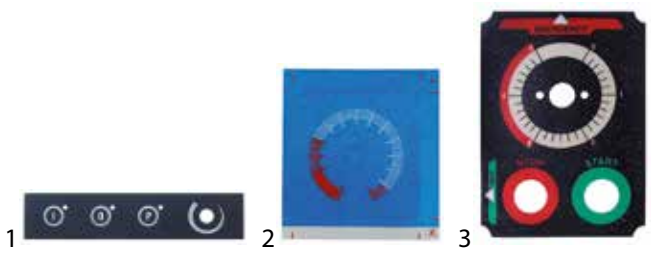

Sirman

fig.	Part No.	description	Ref. No.
1	401739	keypad foil Orione grey buttons 3 L 160mm W 34mm for mixer	IB4100930
2	696452	front foil cutter C9VV CE blue L 60mm W 60mm	MSC04V238
3	401741	front foil potato peeler PP4-PP8-PP15 Expo black L 139mm W 99mm	RG04348