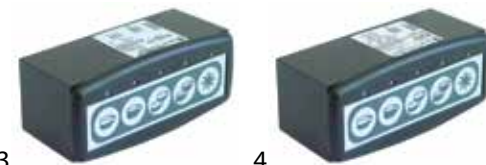

Expobar

fig.	Part No.	description	Ref. No.
1	529938	keypad unit coffee machine MEGACREM buttons 5 230V L 70mm W 117mm with probe connection H 45,5mm	60100026
2	529934	keypad unit coffee machine Markus/Office-Control buttons 5 230V doser L 71mm W 117mm SS	60100402