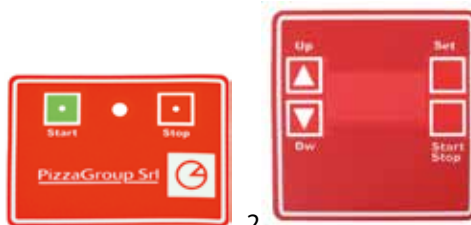

Meiko

fig.	Part No.	description	Ref. No.
1	403229	membrane keypad dishwasher FV46 buttons 5 suitable for MEIKO Qty 1 pcs L 560mm W 54mm	9542137

Pizza-Group

fig.	Part No.	description	Ref. No.
1	401587	keypad foil dough rolling machine STP 30/40 P30/40/45/35 L 100mm W 80mm Start/Stop	A93OL78007
2	400735	keypad foil pizza oven FVD 2/33 2/50 3/33 3/50 5/33 5/50 L 88mm W 85mm	A93OL65022