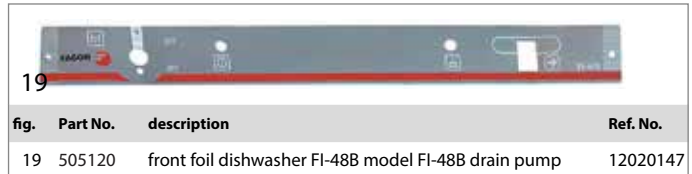

fig.	Part No.	description	Ref. No.
16	505205	front foil dishwasher	12020129
17	505117	front foil dishwasher FI30	12020315