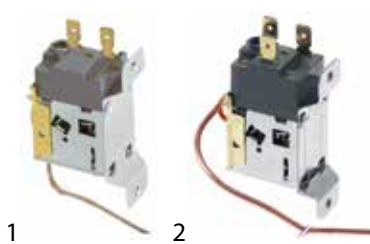

SAGI NO MIYA

fig.	Part No.	reset	type	connection	suitable for	Ref. No.
1	539002	automatic	HTB-3UA12	2.4mm	Scotsman Simag	620075.02 620075.02
1	541479	automatic	HTB-X114	2.4mm	Brema Cookmax Electrolux Fagor NTF Staff Ice System	23175 23175 0KK218 12031100 N23175 4006013000
1	541855	automatic	HTB-X3002	7/16" UNF (1/4" SAE)	ITV	300424
1	541112	automatic	HTB-X3UC29	7/16" UNF (1/4" SAE)	ITV	302507
2	541113	automatic	HTB-X326	7/16" UNF (1/4" SAE)	ITV	302683