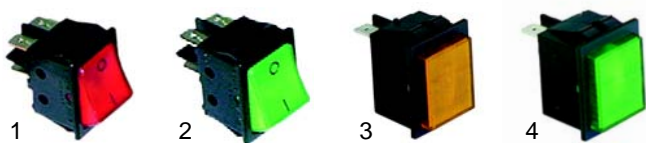

## Pizza ovens (old series)

Item	Order	Description	Model	OEM
1	415528	2000W/230V	ELP2/4	
2	416432	2500W/230V	ELP500	

Item	Order	Description	Model	OEM
1	415524	1100W/230V	ELP1/ELP501/1G	
1	415525	1100W/400V	ELP501/2G	
2	415527	1500W/230V	ELP502/1G	
2	415526	1500W/400V	ELP502/2G	

Item	Order	Description	Model	OEM
1	379204	thermometer		
2	379062	sensor TCJ	ELP501/502, 2nd generation	
3	379054	transformer		

Item	Order	Description	Model	OEM
1	375101	thermostat, 370 C	ELP1, ELP2	
1	375132	thermostat, 500 C	ELP500/501/502	
2	110189	knob	universal	
3	110537	symbol ring		