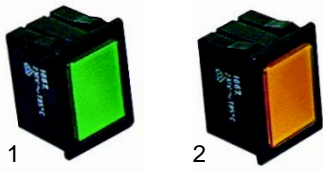

## Components (mechanical)

Item	Order	Description	Model	OEM
1	693384	hinge (right)	Polis	UPP0207 UPP0139
2	693385	hinge (left)		UPP0206 UPP0140

Item	Order	Description	Model	OEM
1	375002	thermostat		ELET0013
2	301020	push button	Synthesis (gas)	INTE0012
3	359791	signal lamp		LAMP0007
4	346361	changer switch		INTE0011

Item	Order	Description	Model	OEM
1	693386	spring (right)	Polis, Citizen	SPRI0010
2	693387	spring (left)		SPRI0009
3	900456	gasket		GUAR0010

Item	Order	Description	Model	OEM
1	301001	switch	Synthesis (gas/ electric)	INTE0004
2	301002	switch		INTE0009
3	301003	switch		INTE0010