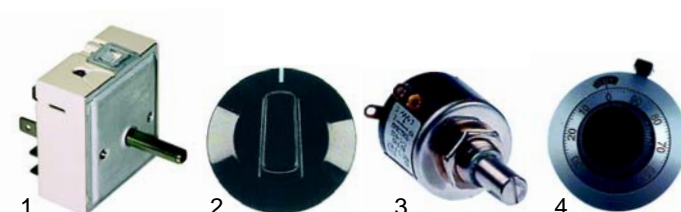

Pizza ovens (pass)

Front screens

Item	Order	Description	Model	OEM
1	380015	energy regulator	Synthesis/E (manual)	TERM0014
2	111741	knob		MANI0021
3	300189	potentiometer	Synthesis-gas/electrical (manual)	ELET0200
4	111748	knob		MANI0022