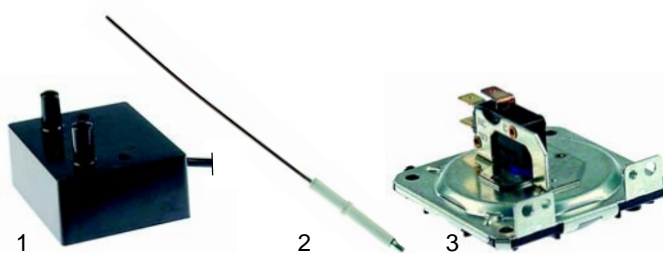

## Components (gas)

Item	Order	Description	Model	OEM
1	101984	tandem valve	Synthesis (gas)	gasI0007
2	102338	ignition control module		ELET0134

Item	Order	Description	Model	OEM
1	101017	ignition unit		ELET0135
2	102339	electrode	Synthesis (gas)	Agas0014
3	541348	pressure switch		ELET0130