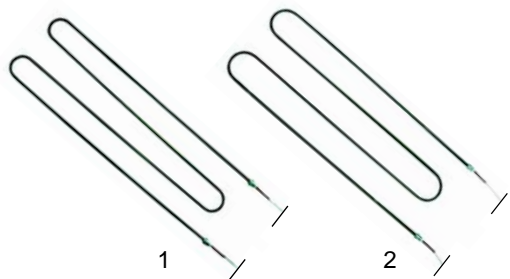

Item	Order	Description	Model	OEM
1	415524	1100W/230V	ELP1/ELP501/1G	
1	415525	1100W/400V	ELP501/2G	
2	415527	1500W/230V	ELP502/1G	
2	415526	1500W/400V	ELP502/2G