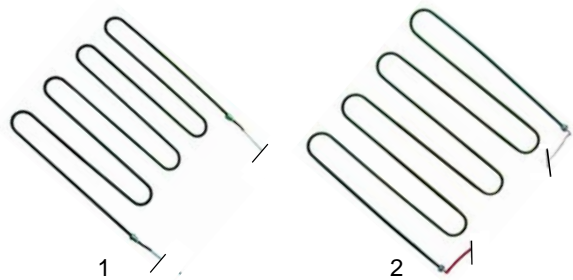

Pizza ovens (old series)

Item	Order	Description	Model	OEM
1	415528	2000W/230V	ELP2/4	
2	416432	2500W/230V	ELP500