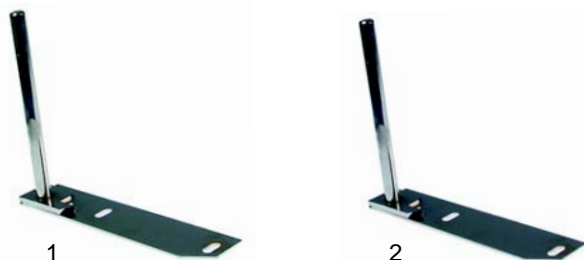

Components (mechanical)

Item	Order	Description	Model	OEM
1	693384	hinge (right)	Polis	UPP0207 UPP0139
2	693385	hinge (left)		UPP0206 UPP0140