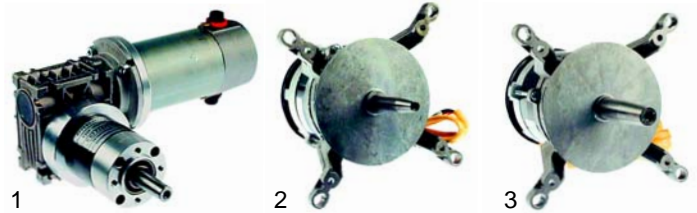

1 2

Item	Order	Description	Model	OEM
1	379568	elctronic controller	Synthesis (electrical)	TERM0012
2	379941	sensor	08/50	TERM0020
2	379942	sensor	10/75	TERM0018

1 2 3

Item	Order	Description	Model	OEM
1	500809	gear motor	universal	MOTO0052
2	500650	air ciculation motor	05/40	MOTO0003
3	500651	air ciculation motor	08/50, 10/75	MOTO0030