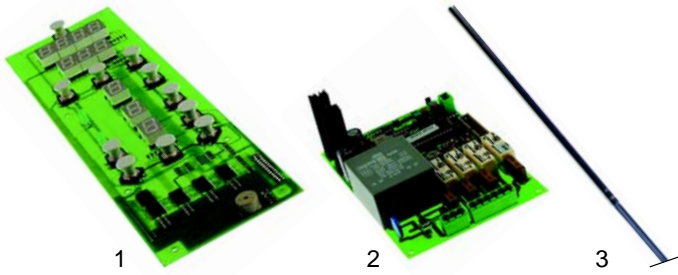

Item	Order	Description	Model	OEM
1	301001	switch, 230 V		INTE0004
2	301003	switch, 230 V		INTE0010
3	359156	signal lamp		LAMP0002
4	359157	signal lamp	universal	LAMP0006

Item	Order	Description	Model	OEM
1	379034	thermostat		
2	345574	switch	ELP501/502, 1st generation	
3	110205	knob		

Item	Order	Description	Model	OEM
1	379204	thermometer		
2	379062	sensor TCJ	ELP501/502, 2nd generation	
3	379054	transformer		

Item	Order	Description	Model	OEM
1	375101	thermostat, 370 C	ELP1, ELP2	
1	375132	thermostat, 500 C	ELP500/501/502	
2	110189	knob	universal	
3	110537	symbol ring		

## Ovens and pizza ovens

Item	Order	Description	Model	OEM
1	401200	keypad board	Polis	ELET0149
2	401201	main p.c.b.		ELET0148
3	379941	sensor (J)		TERM0020

Item	Order	Description	Model	OEM
1	301003	switch	Citizen	INTE0010
2	301002	switch		INTE0009
3	346361	switch		INTE0011
4	359178	signal lamp/green		LAMP0006
5	359180	signal lamp/yellow		LAMP0002

Item	Order	Description	Model	OEM
1	379568	elctronic controller	Citizen	TERM0012
2	401198	transformer		ELET0094
3	379941	sensor (J)		TERM0020

Item	Order	Description	Model	OEM
1	375065	safety thermostat	Polis, Citizen, gas	TERM0005
2	380261	contactor	Polis	ELET0002
3	550691	safeguard clamp	-	ELET0058