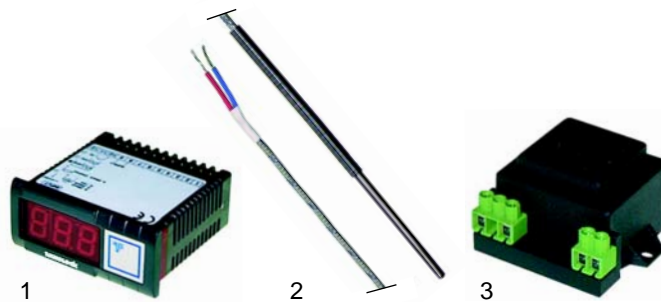

## Pizza ovens (old series)

Item	Order	Description	Model	OEM
1	415528	2000W/230V	ELP2/4	
2	416432	2500W/230V	ELP500	

Item	Order	Description	Model	OEM
1	415524	1100W/230V	ELP1/ELP501/1G	
1	415525	1100W/400V	ELP501/2G	
2	415527	1500W/230V	ELP502/1G	
2	415526	1500W/400V	ELP502/2G	

Item	Order	Description	Model	OEM
1	301001	switch, 230 V		INTE0004
2	301003	switch, 230 V		INTE0010
3	359156	signal lamp		LAMP0002
4	359157	signal lamp	universal	LAMP0006

Item	Order	Description	Model	OEM
1	379034	thermostat		
2	345574	switch	ELP501/502, 1st generation	
3	110205	knob		

Item	Order	Description	Model	OEM
1	379204	thermometer		
2	379062	sensor TCJ	ELP501/502, 2nd generation	
3	379054	transformer		

Item	Order	Description	Model	OEM
1	375101	thermostat, 370 C	ELP1, ELP2	
1	375132	thermostat, 500 C	ELP500/501/502	
2	110189	knob	universal	
3	110537	symbol ring		