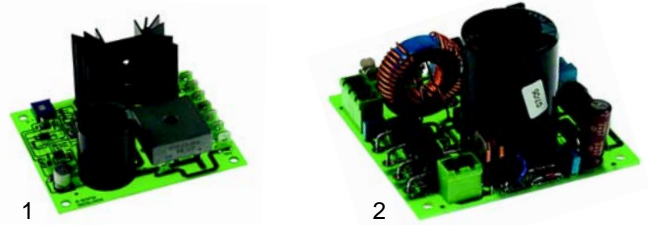

Item	Order	Description	Model	OEM
1	101017	ignition unit	Citizen	ELET0135
2	102339	electrode		AGHS0014

## Components (mechanical)

Item	Order	Description	Model	OEM
1	693384	hinge (right)	Polis	UPP0207 UPP0139
2	693385	hinge (left)		UPP0206 UPP0140

Item	Order	Description	Model	OEM
1	375002	thermostat		ELET0013
2	301020	push button	Synthesis (gas)	INTE0012
3	359791	signal lamp		LAMP0007
4	346361	changer switch		INTE0011

Item	Order	Description	Model	OEM
1	693386	spring (right)	Polis, Citizen	SPRI0010
2	693387	spring (left)		SPRI0009
3	900456	gasket		GUAR0010

Item	Order	Description	Model	OEM
1	301001	switch	Synthesis (gas/ electric)	INTE0004
2	301002	switch		INTE0009
3	301003	switch		INTE0010

1 2

Item	Order	Description	Model	OEM
1	359178	lamp/green	Synthesis	LAMP0006
2	359180	lamp/yellow	(gas/electric)	LAMP0002

1 2

Item	Order	Description	Model	OEM
1	401206	motor card	manual version	ELET0203
2	401207	motor card	electronic version	ELET0213