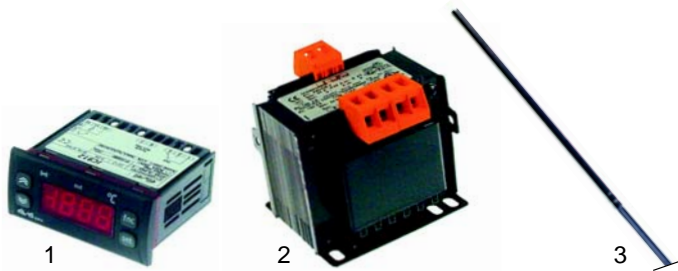

Item	Order	Description	Model	OEM
1	379568	elctronic controller	Citizen	TERM0012
2	401198	transformer		ELET0094
3	379941	sensor (J)		TERM0020