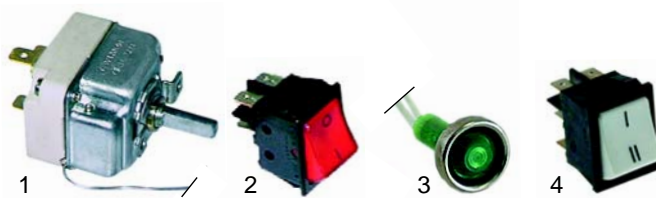

## Pizza ovens (pass)

Front screens

Item	Order	Description	Model	OEM
1	380015	energy regulator	Synthesis/E (manual)	TERM0014
2	111741	knob		MANI0021
3	300189	potentiometer	Synthesis-gas/electrical (manual)	ELET0200
4	111748	knob		MANI0022

## Components (mechanical)

Item	Order	Description	Model	OEM
1	693384	hinge (right)	Polis	UPP0207 UPP0139
2	693385	hinge (left)		UPP0206 UPP0140

Item	Order	Description	Model	OEM
1	375002	thermostat		ELET0013
2	301020	push button	Synthesis (gas)	INTE0012
3	359791	signal lamp		LAMP0007
4	346361	changer switch		INTE0011