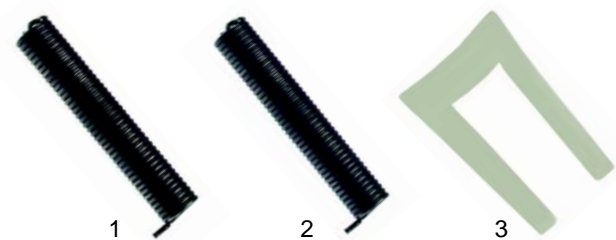

Item	Order	Description	Model	OEM
1	693386	spring (right)	Polis, Citizen	SPRI0010
2	693387	spring (left)		SPRI0009
3	900456	gasket		GUAR0010