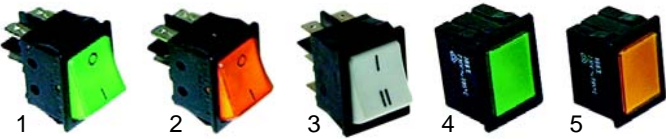

Item	Order	Description	Model	OEM
1	379204	thermometer		
2	379062	sensor TCJ	ELP501/502, 2nd generation	
3	379054	transformer		

Item	Order	Description	Model	OEM
1	375101	thermostat, 370 C	ELP1, ELP2	
1	375132	thermostat, 500 C	ELP500/501/502	
2	110189	knob	universal	
3	110537	symbol ring		

Item	Order	Description	Model	OEM
1	375065	safety thermostat		TERM0005
2	359068	lamp holder		
3	359611	lamp, 40W	universal	

Pos.	Order	Description	Model	OEM
1	700085	window glass	ELP1/501/502	

## Ovens and pizza ovens

Item	Order	Description	Model	OEM
1	401200	keypad board	Polis	ELET0149
2	401201	main p.c.b.		ELET0148
3	379941	sensor (J)		TERM0020

Item	Order	Description	Model	OEM
1	301003	switch	Citizen	INTE0010
2	301002	switch		INTE0009
3	346361	switch		INTE0011
4	359178	signal lamp/green		LAMP0006
5	359180	signal lamp/yellow		LAMP0002

Item	Order	Description	Model	OEM
1	379568	elctronic controller	Citizen	TERM0012
2	401198	transformer		ELET0094
3	379941	sensor (J)		TERM0020

Item	Order	Description	Model	OEM
1	375065	safety thermostat	Polis, Citizen, gas	TERM0005
2	380261	contactor	Polis	ELET0002
3	550691	safeguard clamp	-	ELET0058