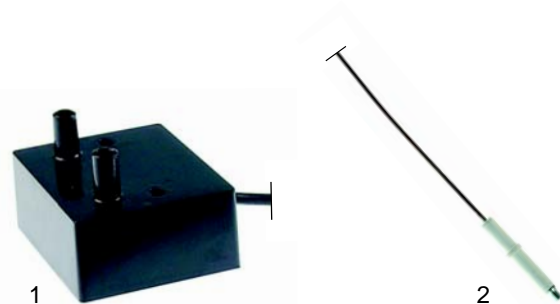

## Components (gas)

Item	Order	Description	Model	OEM
1	101984	valve	Citizen	gasI0007
2	102338	ignition control module		ELET

Item	Order	Description	Model	OEM
1	693375	window glass	Polis T2/4, Citizen 9	CRIS0025
2	693376	window glass	Polis T3/6	CRIS0028
3	693377	window glass	Citizen 6	CRIS0026