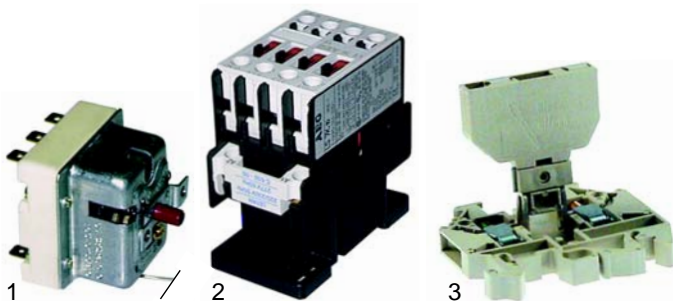

## Ovens and pizza ovens

Item	Order	Description	Model	OEM
1	401200	keypad board	Polis	ELET0149
2	401201	main p.c.b.		ELET0148
3	379941	sensor (J)		TERM0020

Item	Order	Description	Model	OEM
1	301003	switch	Citizen	INTE0010
2	301002	switch		INTE0009
3	346361	switch		INTE0011
4	359178	signal lamp/green		LAMP0006
5	359180	signal lamp/yellow		LAMP0002

Item	Order	Description	Model	OEM
1	379568	elctronic controller	Citizen	TERM0012
2	401198	transformer		ELET0094
3	379941	sensor (J)		TERM0020

Item	Order	Description	Model	OEM
1	375065	safety thermostat	Polis, Citizen, gas	TERM0005
2	380261	contactor	Polis	ELET0002
3	550691	safeguard clamp	-	ELET0058