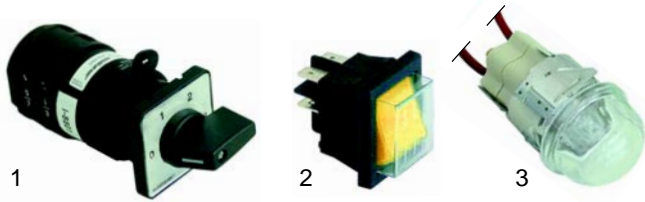

Item	Order	Description	Model	OEM
1	105428	burner	GS246, GS312, GS416	GS20032
2	105429	burner	GS366	GSP080

Item	Order	Description	Model	OEM
1	100079	pilot burner	GS246, GS312, GS366, GS416	GS20030
2	102041	thermocouple		PLX20039
3	100701	electrode		GS20038
4	100018	ignition cable		PLX20008

Item	Order	Description	Model	OEM
1	100003	piezoelectric igniter	GS246, GS312, GS366, GS416	PLX20001
2	101086	gas tap		GSP041
3	110080	knob		A0377
4	110082	symbol		

Item	Order	Description	Model	OEM
1	416016	1700W/230V	GE312	A0344
2	416017	2400W/230V	GE246	A0352
3	416025	3200W/230V	GE366	A0351
4	416026	2300W/230V	GE416	A0353