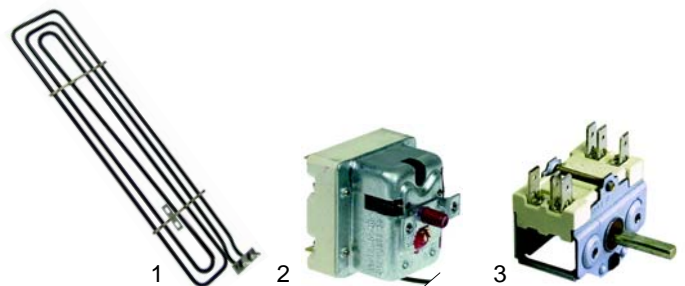

Fry tops (electric)

Item	Order	Description	Model	OEM
1	418238	2000W/400V		540458, 143831
2	375706	safety thermostat	BEG, BEG-R, BER, BEG-C	540406, 144095
3	300001	switch		540461, 142752