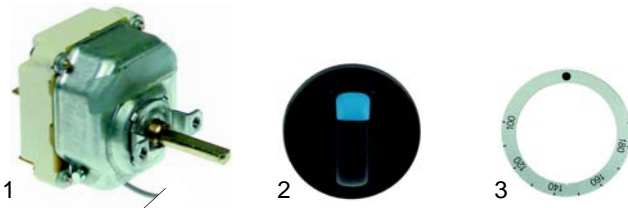

Item	Order	Description	Model	Vergleichs-Nr.
1	375708	thermostat		540444, 143766
2	111831	knob	FE2x8, FE16	540422, 144104
3	111869	symbol		541138