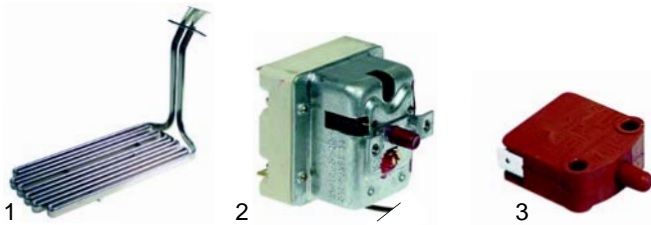

Fryers

Item	Order	Description	Model	OEM
1	418263	7200W/230V		540441, 144187
2	375707	safety thermostat	FE2x8, FE16	540443, 144182
3	345060	micro switch		141907