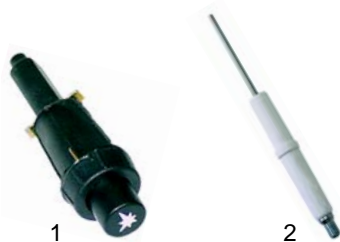

Ovens (gas)

no picture!

Item	Order	Description	Model	OEM.
1	105876	burner		193660
2	101900	thermostat	HGB4/6,	144428
3	111832	knob	HGGB4	540448
4	111839	symbol		540456

Item	Order	Description	Model	OEM
1	102831	pilot burner	HGB4/6, HGGB4	540450, 144400
2	102076	thermocouple, 850mm		144404

Item	Order	Description	Model	OEM
1	100008	piezoelectric igniter	HGB4/6,	144333
2	100701	electrode	HGGB4	-

Bains-marie (electric)

Item	Order	Description	Model	OEM
1	415760	1800W/230V		540463, 144167
2	520323	gasket	WE2/1-3/1, WEW2/1-3/1	144334
3	520324	flange		144343