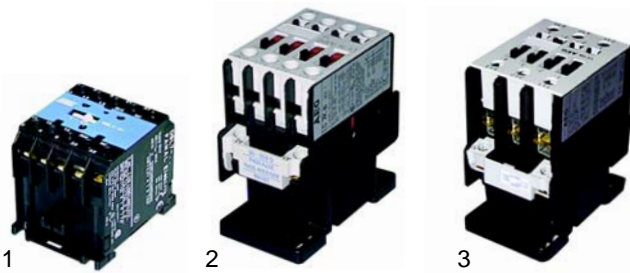

Item	Order	Description	Model	OEM
1	380213	contactor	KE_, KE_K, KER_	144764
2	380261	contactor	KER150-400	130274
3	380265	contactor	KER250-400	144345