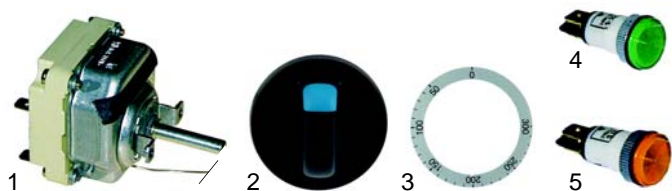

Fry tops (gas)

no picture!

Item	Order	Description	Model	OEM
1	105877	burner		193635
2	101095	gas tap	BGG,	144424
3	111832	knob	BGR	540448
4	111835	symbol		540449

Item	Order	Description	Model	OEM
1	102831	pilot burner		540450, 144400
2	100701	electrode	BGG, BGR	-
3	102219	thermocouple, 450mm		136030

Item	Order	Description	Model	OEM
1	100008	piezoelectric igniter	BGG, BGR	144333
2	100018	ignition cable		-

Fry tops (electric)

Item	Order	Description	Model	OEM
1	418238	2000W/400V		540458, 143831
2	375706	safety thermostat	BEG, BEG-R, BER, BEG-C	540406, 144095
3	300001	switch		540461, 142752