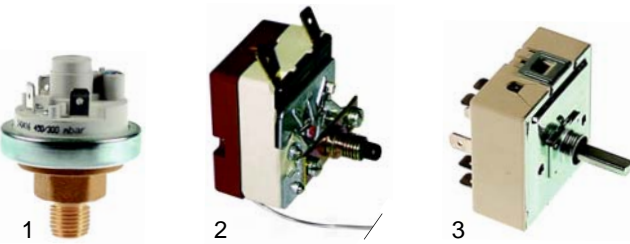

Item	Order	Description	Model	OEM
1	541408	pressure switch		540416, 143896
2	375519	safety thermostat	universal	540414, 143830
3	380036	energy regulator		538255, 221406