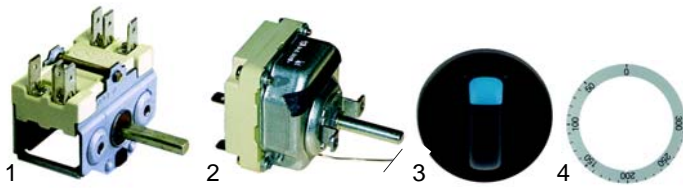

Boiling pans (gas)

Item	Order	Description	Model	OEM
1	300001	switch		142752, 540461
2	375038	thermostat	PE2/1, PE3/1,	139783
3	111831	knob	PE2/1M, PE3/1M	144104, 540422
4	111834	symbol		144109, 540457