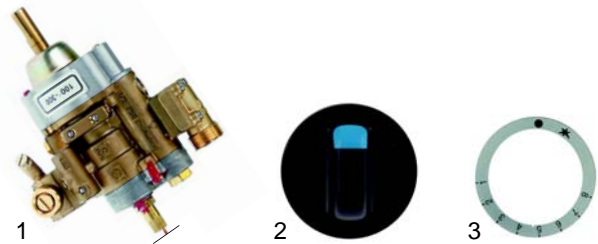

Item	Order	Description	Model	OEM
1	106027	gas thermostat		540403, 144561
2	111832	knob	PG2/1, PG3/1	544448
3	111839	symbol		544456