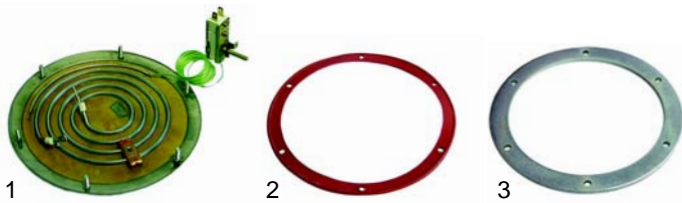

Ovens (gas)

no picture!

Item	Order	Description	Model	OEM.
1	105876	burner		193660
2	101900	thermostat	HGB4/6,	144428
3	111832	knob	HGGB4	540448
4	111839	symbol		540456

Item	Order	Description	Model	OEM
1	102831	pilot burner	HGB4/6, HGGB4	540450, 144400
2	102076	thermocouple, 850mm		144404

Item	Order	Description	Model	OEM
1	100008	piezoelectric igniter	HGB4/6,	144333
2	100701	electrode	HGGB4	-

Bains-marie (electric)

Item	Order	Description	Model	OEM
1	415760	1800W/230V		540463, 144167
2	520323	gasket	WE2/1-3/1, WEW2/1-3/1	144334
3	520324	flange		144343