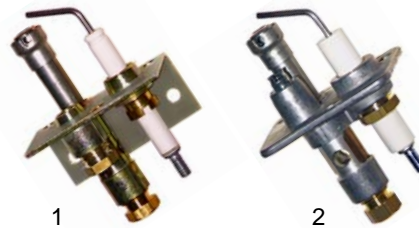

Item	Order	Description	Model	OEM
1	100062	pilot burner	universal	130132
2	100085	pilot burner	KG100WA	140928