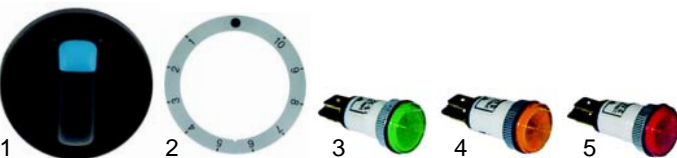

Boiling pans (mechanical)

Item	Order	Description	Model	OEM
1	111831	knob		144104
2	111894	symbol (1-10)		540826
3	359027	signal lamp/green	universal	143841
4	359048	signal lamp/yellow		540180
5	359026	signal lamp/red		540181