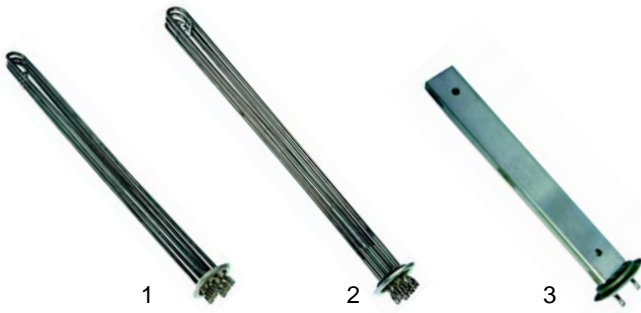

Item	Order	Description	Model	OEM
1	415405	6000W/3 phases 230V	KER150-400	144346
2	418287	9000W/3 phases 230V	KER100-400	144347
3	415653	600W/230V	universal	143895