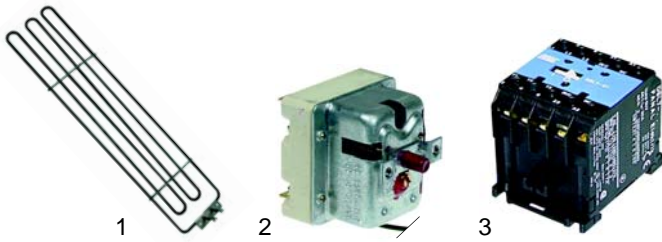

Tilting bratt pans (electric)

Item	Order	Description	Model	OEM
1	415594	2565 W/400V	PE2/1, PE3/1,	182329, 143648
2	375706	safety thermostat	PE2/1M, PE3/1M	540406, 144095
3	380213	contactor		144764, 143815