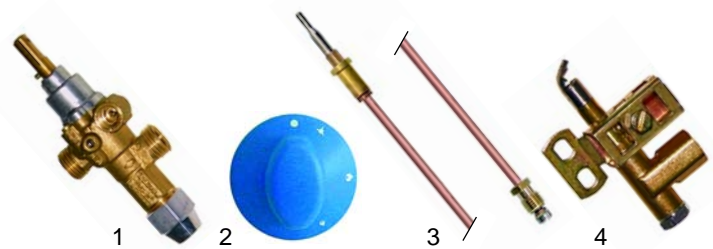

Item	Order	Description	Model	OEM
1	101095	gas tap	PC35G7/70G7/105G7,	50014
2	110935	knob	PCP70G7/105G7,	01153
3	102121	thermocouple, 600mm	PF70G7/667,	00367
4	100041	pilot burner	PF105G7/GG7,	01140
			PFP70GG7/105GG7