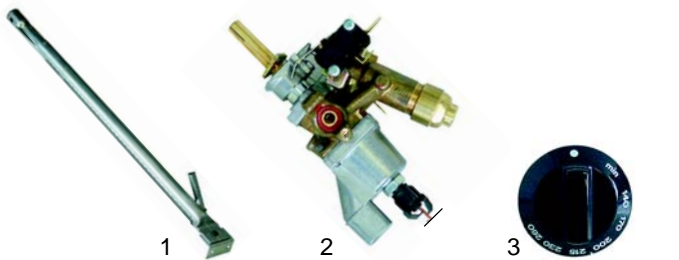

Item	Order	Description	Model	OEM
1	105405	burner		00882
2	101695	gas thermostat	PFL70GG, PFL105GG,	00890
3	110938	knob	PFL5GG, PPF5GG	00917