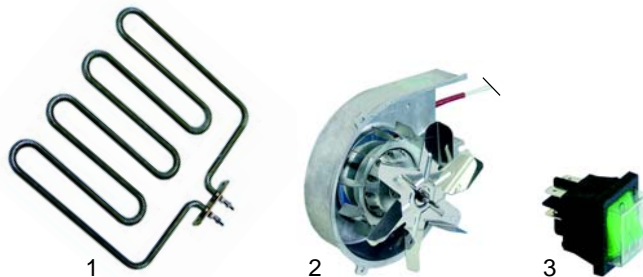

Hot cupboards

Item	Order	Description	Model	OEM
1	415622	2000W/230V	EV16	00109
2	601103	motor, complete		00229 + 00228
3	345981	switch		00200