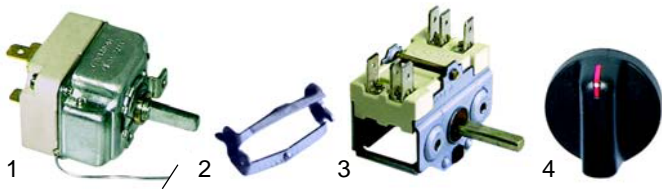

Small appliances and single devices

Item	Order	Description	Model	OEM
1	375255	thermostat, 1-pole		00038
2	550060	retainer	FR4, FR4+4,	
3	300001	switch, 2-pole	FR6 (230V),	00037
4	110702	knob	FR7 (230V)	00035