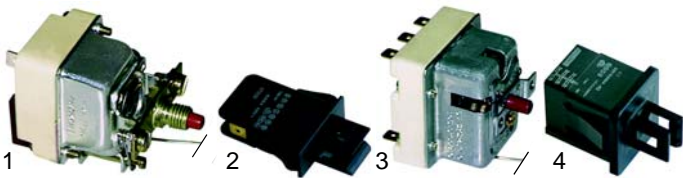

Item	Order	Description	Model	OEM
1	375254	safety thermostat, 1-pole	FR4, FR4+4,	00031
2	300092	limit switch, 1-pole	FR6 (230V),	00092
3	390113	safety thermostat, 3-pole	FR6 (400V),	00063
4	345127	limit switch, 3-pole	FR7 (400V)	00039

Item	Order	Description	Model	OEM
1	359132	signal element	FR4, FR4+4,	00052
2	359123	lamp holder/green	FR6, FR7	00053
3	359124	lamp holder/yellow		00034