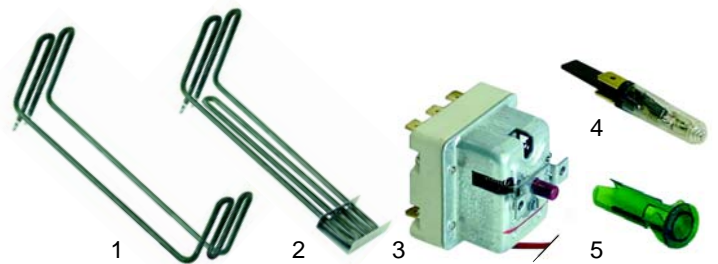

Pasta cookers (electric)

Item	Order	Description	Model	OEM
1	416619	1650W/230V	CP35E (until 9/2003)	00595
2	416629	1650W/230V	CP35E (from 9/2003), CP_E7	01250
3	375328	safety thermostat		1007
4	359132	signal element	CP35E), CP_E7	00052
5	359123	insert lamp holder		00053