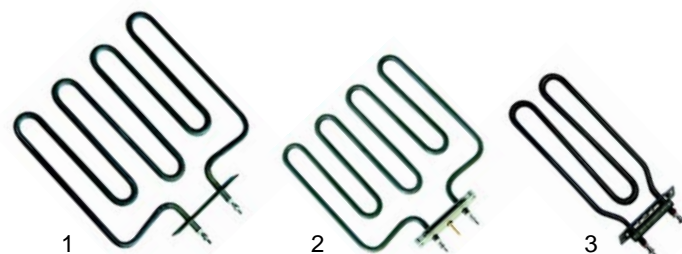

Item	Order	Description	Model	OEM
1	415621	2200W/230V		-
1	415348	2200W/400V	SE60	-
2	416654	2200W/230V		03706
3	415625	1000W/230V	SE80	03708