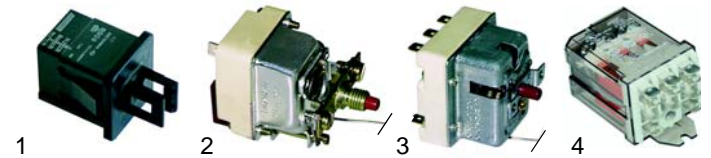

Item	Order	Description	Model	OEM
1	345127	micro switch	universal	00283
2	375254	safety thermostat, 1-pole	FR_/2	00031
3	390113	safety thermostat, 3-pole	FR_/0-1, FRS_/0	00063
4	380403	relay		00774