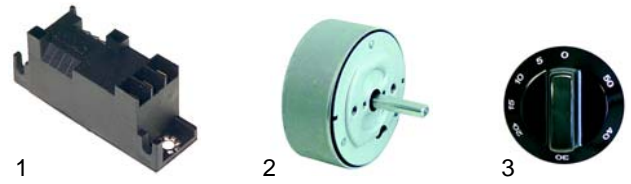

Item	Order	Description	Model	OEM
1	101001	ignition unit	PF70GG/105GG,	00862
2	350036	time clock	PF5GG, PPF5GG,	00570
3	110706	knob	PFL5GG, PPF5GG	00494