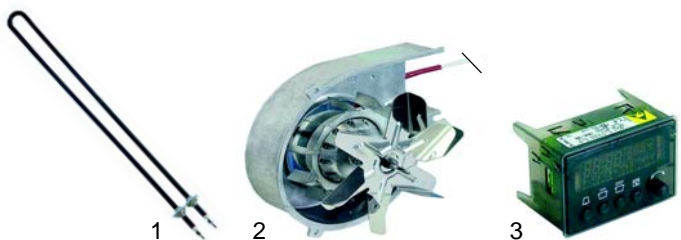

Chicken grills

Item	Order	Description	Model	OEM
1	416657	1500W/230V	GC16	00243
2	601103	motor/complete		00229 + 00228
3	360328	switch clock		00240