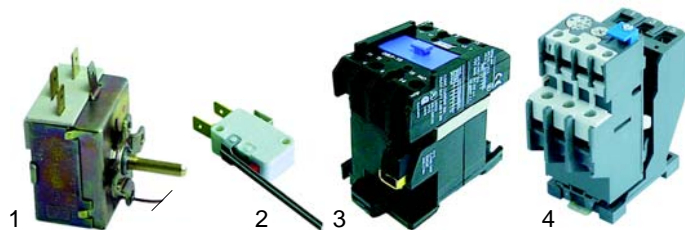

## Chicken grills

Item	Order	Description	Model	OEM
1	416657	1500W/230V	GC16	00243
2	601103	motor/complete		00229 + 00228
3	360328	switch clock		00240

Item	Order	Description	Model	OEM
1	359710	lamp holder	GC16	00218
2	359617	quartz lamp		00217
3	693152	glass		00213
4	345981	switch		00200