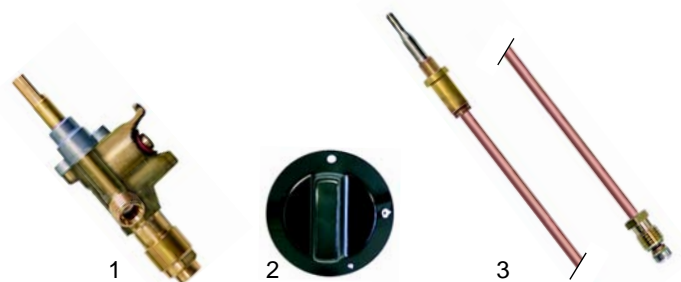

Item	Order	Description	Model	OEM
1	101396	gas tap	PC35G/70G/105G,	00369
			PC5G, PP5G,	
2	110710	knob	PF70GG/105GG,	00401
			PFL70GG/105GG,	
3	102121	thermocouple, 600mm	PF5GG, PFL5GG,	00367
			PPF5GG, PPFL5GG