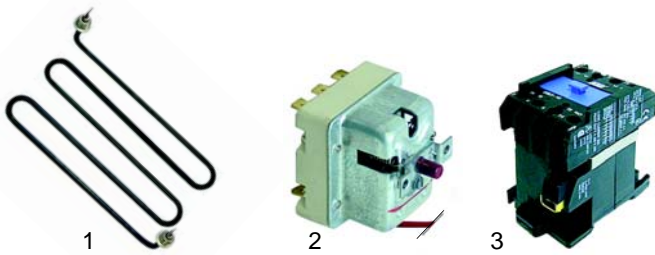

Bratt pans/chargrills (electrical)

Item	Order	Description	Model	OEM
1	415292	1100W/230V	BR35E, BRS35E	000528
2	375328	safety thermostat		1007
3	380204	contactor		6208