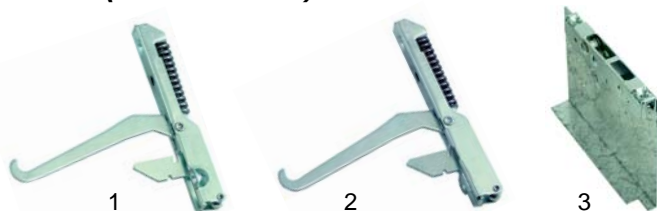

Ovens (mechanical)

Item	Order	Description	Model	OEM
1	690495	hinge/right	PF_	00939
2	690496	hinge/left		00940
3	690497	counter part		00871