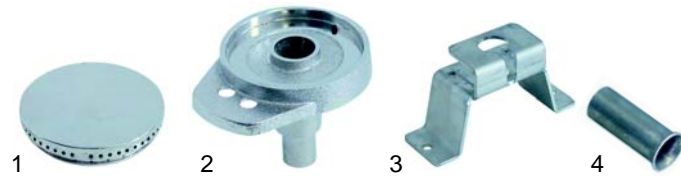

Item	Order	Description	Model	OEM
1	105376	burner cover		00967
2	105377	burner base	PC5G, PP5G,	00968
3	105378	burner holder	PF5GG, PFL5GG,	00976
4	105379	aeration sleeve	PPF5GG, PPFL5GG	00969