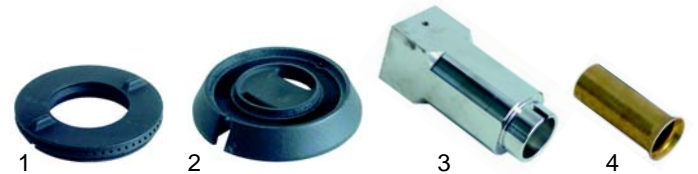

Item	Order	Description	Model	OEM
1	105394	burner cover, 7,2kW	PC35G7/70G7/105G7,	01149
2	105395	burner base	PCP70G7/105G7,	01146
3	105396	burner holder	PF70G7/667,	01137
4	105397	aeration sleeve	PF105G7/GG7,	01143
			PFP70GG7/105GG7