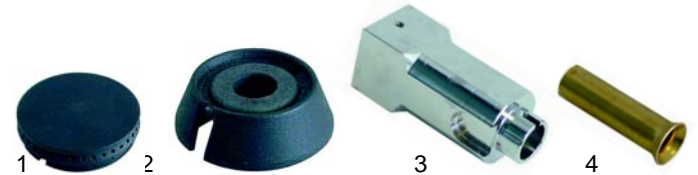

## Open tops (gas)

Item	Order	Description	Model	OEM
1	104286	burner cover, 90mm	PC35G/70G/105G,	00373
2	104285	burner groupper, 90mm	PC5G, PP5G,	00372
3	104288	burner cover, 120mm	PF70GG/105GG,	00375
4	104287	burner groupper, 120mm	PFL70GG/105GG,	00374
5	104289	burner base	PF5GG, PFL5GG,	00377
			PPF5GG, PPFL5GG	