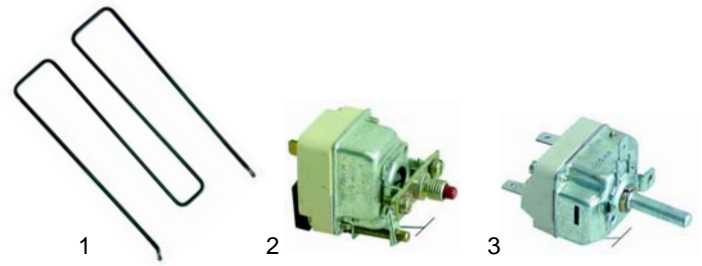

Fry tops (electric)

Item	Order	Description	Model	OEM
1	416613	3000W/230V		00767
2	375324	safety thermostat, 1-pole	FTL35E/2, FTR35/2, FTC35/2, FTL70E/2,	00770
3	375327	thermostat, 1-pole	FTR70E/2, FTC70E/2	00769