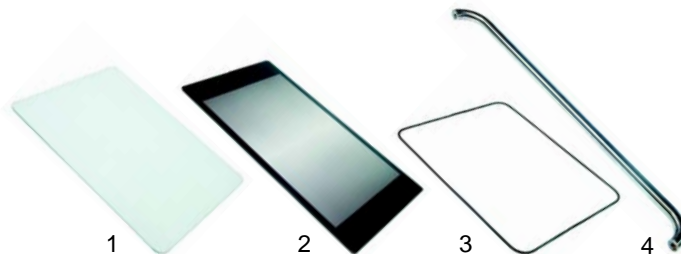

Item	Order	Description	Model	OEM
1	693230	internal glass		01981248300
2	693231	external glass	6__	09980578418
3	693232	gasket glass		09980928000
4	693225	door handle		09960209002