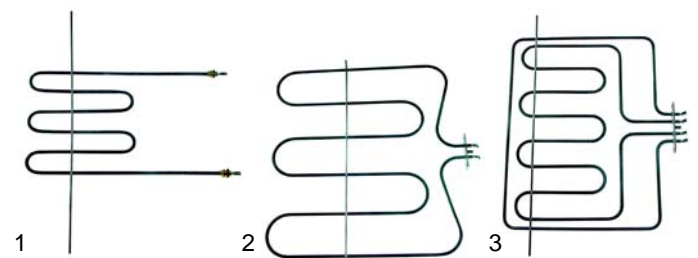

1 2 3

Item	Order	Description	Model	OEM
1	416968	2000W/230V	640CI	09950027000
2	416969	1400W/230V	648CI	09950327000
3	416970	2800W/230V		09950317000