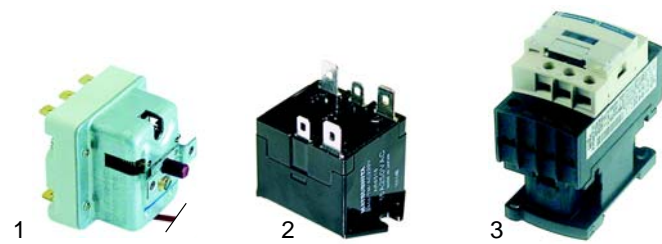

Item	Order	Description	Model	OEM
1	375388	safety thermostat		09950347000
2	380197	relay	CV5E-90,	09950287000
3	380090	contactor	CV5P	11950197000