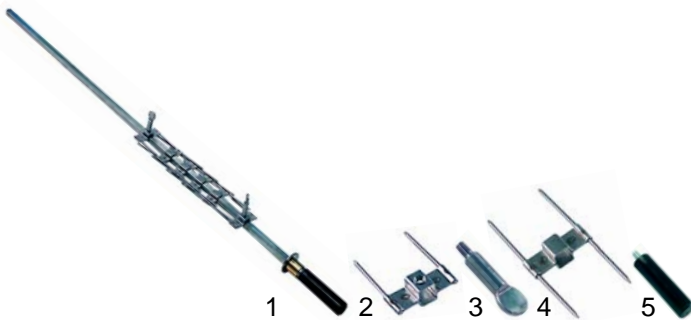

Chicken grill (mechanical)

Item	Order	Description	Model	OEM
1	693254	skewer, complete		050002
2	693142	end clamp		050107
3	693144	screw	universal	050116
4	693143	ignition bracket		050110
5	693145	skewer handle		050112