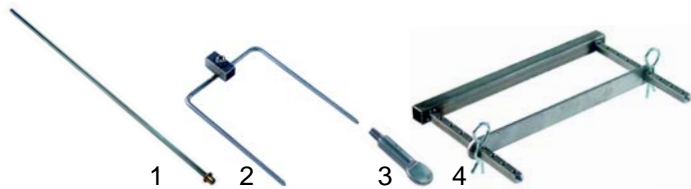

Item	Order	Description	Model	OEM
1	101988	gas tap		150015
2	111647	knob	GPG1, GPG2	030132
3	102062	thermocouple		150016

Chicken grill (electrical)

Item	Order	Description	Model	OEM
1	416856	heating element, 1100W	1EEN, 2EEN,	030137-E
2	300017	switch	3EEN, 4EEN,	030138-E
3	111648	knob	5EEN, 6EEN, ,	H06/NR4
			6EEND, 8EEND	

Large grill (electrical)

Item	Order	Description	Model	OEM
1	416990	heating element 3300W		170109
2	301002	switch	GPE1, GPE2	

Chicken grill (Impulse)

Item	Order	Description	Model	OEM
1	601126	motor, 220V		020112
2	301001	switch	_EG, _EGD,	06004
3	500623	main drive unit	_EEN, _EEND	020008
4	500624	auxiliary drive unit		020009

Large grill (Impulse)

Item	Order	Description	Model	OEM
1	301001	switch	GPG_, GPE_	
2	500625	motor		140020

Suitable for Tecno-MCM

Large grill (mechanical)

Item	Order	Description	Model	OEM
1	693255	skewer		160000
2	693256	end clamp	GPG1, GPG2, GPE1, GPE2	
3	693144	screw		
4	693258	ignition clamp		