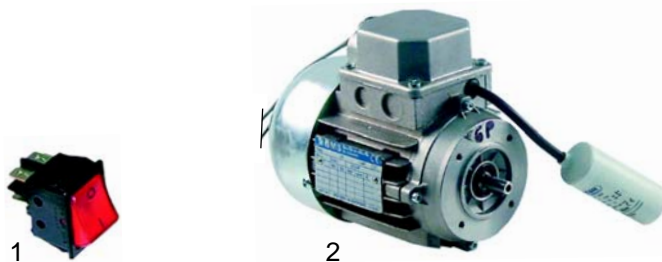

Item	Order	Description	Model	OEM
1	101988	gas tap		150015
2	111647	knob	GPG1, GPG2	030132
3	102062	thermocouple		150016

Chicken grill (electrical)

Item	Order	Description	Model	OEM
1	416856	heating element, 1100W	1EEN, 2EEN,	030137-E
2	300017	switch	3EEN, 4EEN,	030138-E
3	111648	knob	5EEN, 6EEN, ,	H06/NR4
			6EEND, 8EEND	

Large grill (electrical)

Item	Order	Description	Model	OEM
1	416990	heating element 3300W		170109
2	301002	switch	GPE1, GPE2	

Chicken grill (Impulse)

Item	Order	Description	Model	OEM
1	601126	motor, 220V		020112
2	301001	switch	_EG, _EGD,	06004
3	500623	main drive unit	_EEN, _EEND	020008
4	500624	auxiliary drive unit		020009

Large grill (Impulse)

Item	Order	Description	Model	OEM
1	301001	switch	GPG_, GPE_	
2	500625	motor		140020

Suitable for Tecno-MCM

Large grill (mechanical)

Item	Order	Description	Model	OEM
1	693255	skewer		160000
2	693256	end clamp	GPG1, GPG2, GPE1, GPE2	
3	693144	screw		
4	693258	ignition clamp		