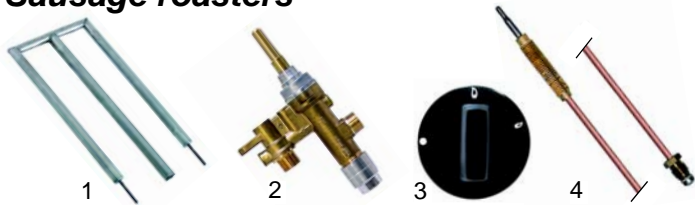

Sausage roasters

Item	Order	Description	Model	OEM
1	105039	burner		
2	101638	gas tap	410,420,430,	
3	110149	knob	440,450	
4	102054	thermocouple