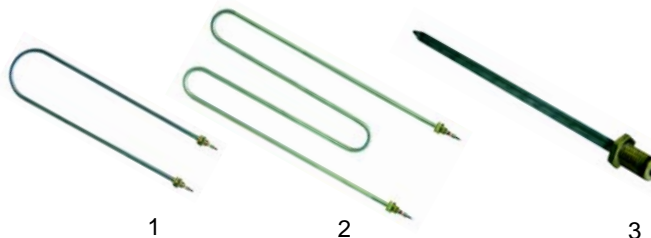

Item	Order	Description	Model	OEM
1	345212	light switch	HV_	
2	359620	halogen lamp		

Item	Order	Description	Model	OEM
1	359712	lighting device for oven complete	HV110	
2	359611	lamp 40W	HV111	
3	359724	lens nipple		

Item	Order	Description	Model	OEM
1	359069	signal lamp complete	HV60/76/108	
2	359606	glow lamp	HV110/111	

Warm-keeping devices

Item	Order	Description	Model	OEM
1	416498	600W/230V	901/902/903	
2	416509	1000W/230V	Grand	
3	550149	dip pipe		