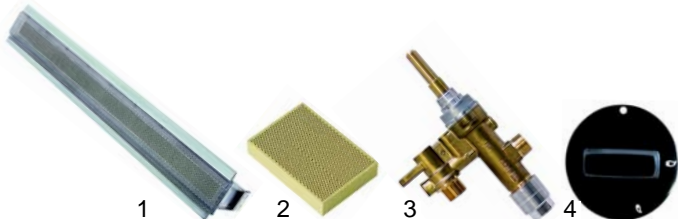

Spit grills

Item	Order	Description	Model	OEM
1	105040	burner		
2	693069	ceramic heater	model 4/3, 6/5	
3	101638	gas tap	model 7/6, 8/7	
4	110149	knob		

Pos.	Order	Description	Model	OEM
1	500493	motor complete	model 4/3, 6/5 model 7/6, 8/7	