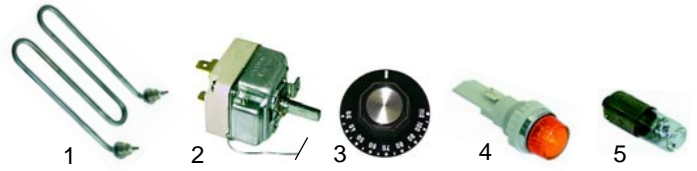

Item	Order	Description	Model	OEM
1	416196	700W/230V		
2	375001	thermostat		
3	110119	knob	930, 931, 932	
4	359069	signal lamp complete		
5	359606	glow lamp, Ba9S