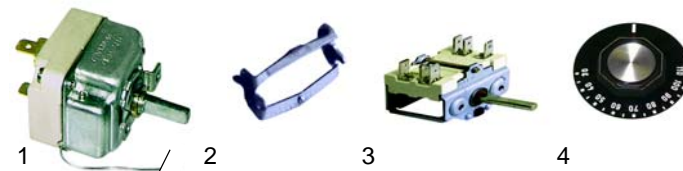

Item	Order	Description	Model	OEM
1	345212	light switch	HV_	
2	359620	halogen lamp		

Item	Order	Description	Model	OEM
1	359712	lighting device for oven complete	HV110	
2	359611	lamp 40W	HV111	
3	359724	lens nipple		

Item	Order	Description	Model	OEM
1	359069	signal lamp complete	HV60/76/108	
2	359606	glow lamp	HV110/111	

Warm-keeping devices

Item	Order	Description	Model	OEM
1	416498	600W/230V	901/902/903	
2	416509	1000W/230V	Grand	
3	550149	dip pipe		