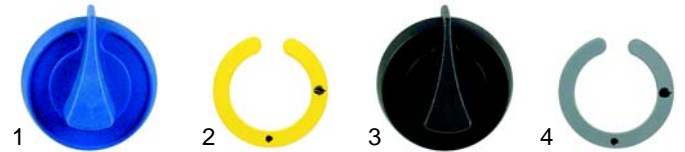

Item	Order	Description	Model	OEM
1	110444	knob/blue, 55mm		061078
2	110494	symbol/yellow	PC47G/87G/127G, C87FE/FG,	082336
3	110469	knob/black, 55mm	C127FE/FG	061080
4	110492	symbol/grey		082346