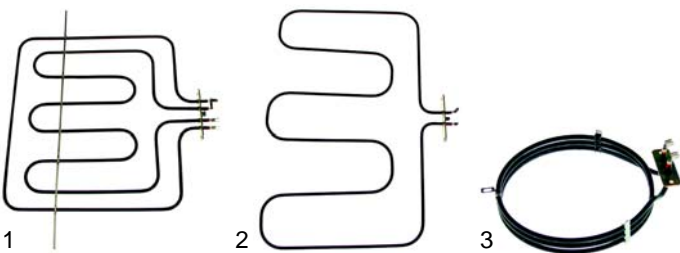

Item	Order	Description	Model	OEM
1	418227	2600 W/230 V (upper)	BS/C4FE80,	071084
2	418228	1500 W/230 V	C127FE,	071068
3	418267	2500 W/230 V (air circulation)	C87FE/FV	071041