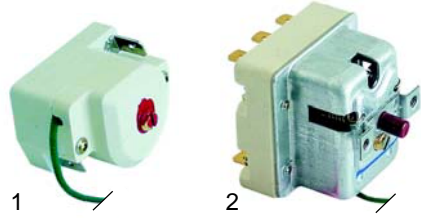

Item	Order	Description	Model	OEM
1	375263	safety thermostat, 1-pole, 230 C	F101, F102	072028.1
2	375290	safety thermostat, 3-pole, 230 C	F121, F122, F121M, F122M, F101R, F102R, F47, F67, F87	072027