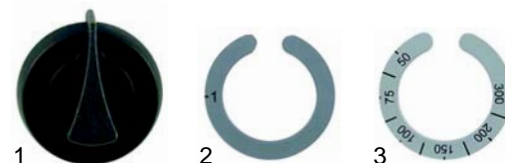

Item	Order	Description	Model	OEM
1	110469	knob/black, 55 mm	CREP1E, CREP2E	061080
2	111854	symbol, 0-I		082340
3	111856	symbol, 300 C		082344