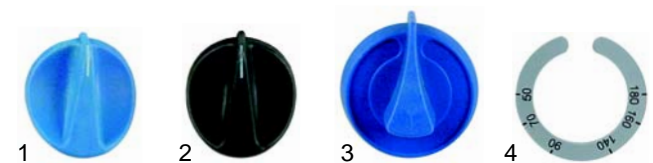

Item	Order	Description	Model	OEM
1	110482	knob/blue, 42mm	F8-F10	061037
2	110382	knob/black, 42mm		061050
3	110444	knob/blue, 55mm	FE4-8, F4, F6	061078
4	110499	symbol		082332