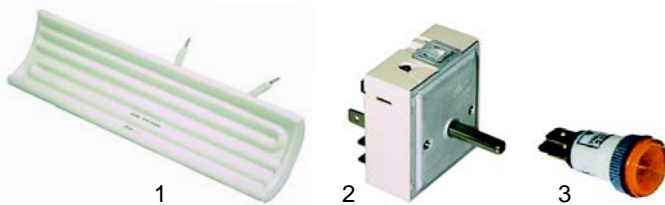

Chip scuttles (electric)

Item	Order	Description	Model	OEM
1	415103	650W/230V		071053
2	380015	energy regulator	SF47	073010
3	359048	signal lamp/yellow		076006