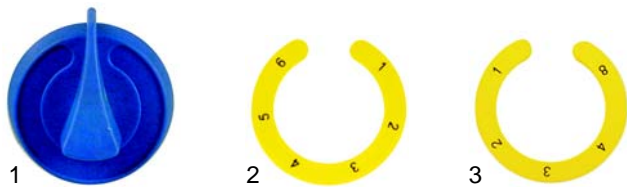

Item	Order	Description	Model	OEM
1	110384	knob/blue, 65mm		061077
2	111842	symbol/yellow (7-position switch)	PC47V/87V, BS	082308
3	110404	symbol/yellow (energy regulator)		082305