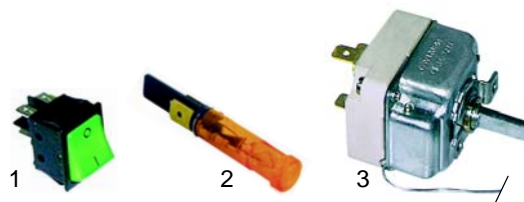

no longer available

Item	Order	Description	Model	OEM
1	301003	switch		
2	345598	signal lamp, 400V	Rolly 5, Rolly 5S,	
3	375002	thermostat	Rolly 8L, Rolly16	
4	110529	knob