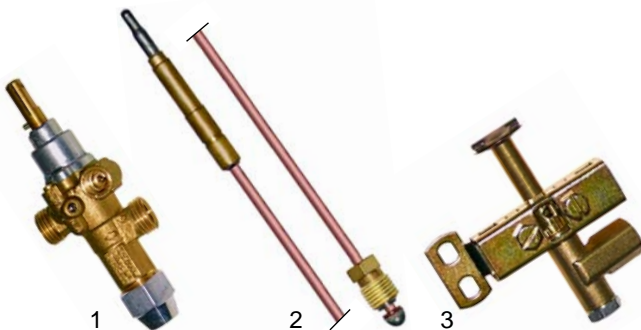

Grillvapor (gas)

Item	Order	Description	Model	OEM
1	101397	gas tap	GMV40/70,	062116
2	102041	thermocouple	GMV75/70, GMV110/70	068167
3	100046	pilot burner		068043