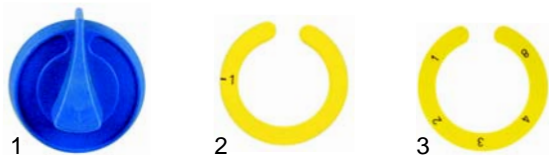

Item	Order	Description	Model	OEM
1	110444	knob/blue, 55mm		061078
2	110476	symbol/0-I		082330
3	111844	symbol/energy regulator		082335