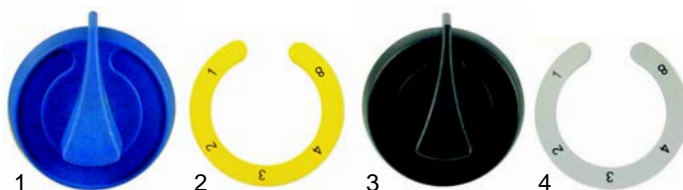

Item	Order	Description	Model	OEM
1	110384	knob/blue, 65mm		061077
2	110404	symbol		082305
3	110389	knob/black, 65mm	SF47	061079
4	111846	symbol		082315