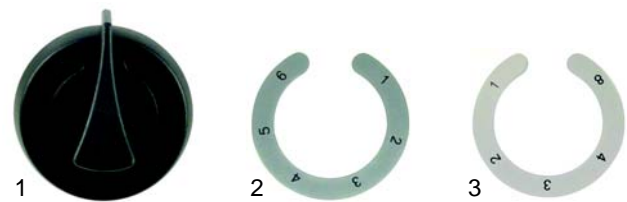

Item	Order	Description	Model	OEM
1	110389	knob/black, 65mm		061080
2	111843	symbol/grey (7-tact switch)		082318
3	111846	symbol/grey (energy regulator)		082315