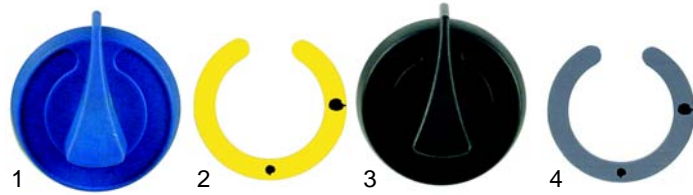

Item	Order	Description	Model	OEM
1	110384	knob/blue, 65mm	PC 1G/2G,	061077
2	110493	symbol/yellow	BSC4FG/C8FG,	082306
3	110389	knob/black, 65mm	BCC4FE80,	061079
4	111841	symbol/grey	PC47G/87G/127G	082316