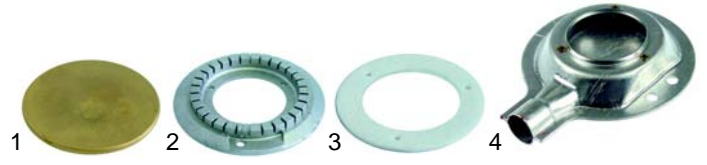

Item	Order	Description	Model	OEM
1	105010	burner cover, 100mm		069201
2	105016	burner, 100mm	PC47G/87G/127G, C87FE/FG,	069111
3	105031	burner gasket, 100mm	C127FE/FG	020824
4	105017	burner		069110