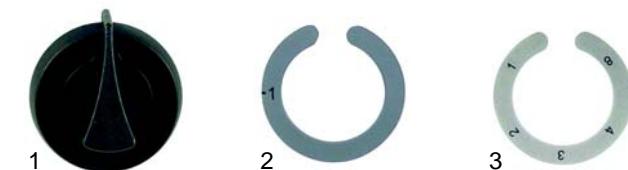

Item	Order	Description	Model	OEM
1	110469	knob/black, 55 mm		061080
2	111854	symbol/grey (0 - I)	TOP RG1, TOP RG2	082340
3	111845	symbol/grey (energy regulator)		082345