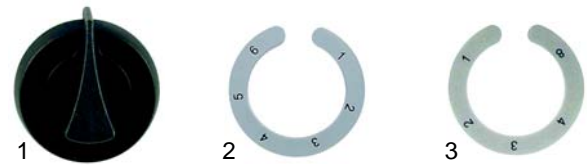

Item	Order	Description	Model	OEM
1	110469	knob/black, 55mm		061080
2	110496	symbol/grey (7-position switch)	PC1V/2V, PC1V/2V	082348
3	111845	symbol/grey (energy regulator)		082345