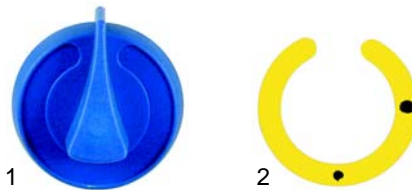

Item	Order	Description	Model	OEM
1	110498	knob/blue, 65mm, 8x6,5mm	GMV40/70, GMV75/70,	061081
2	110493	symbol/yellow	GMV110/70	082306