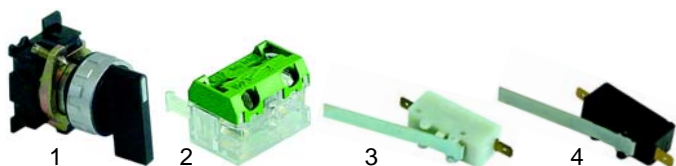

Salamanders (mechanical)

Item	Order	Description	Model	OEM
1	345730	rotary switch		073012
2	345640	contactor block	SAM650,	079003
3	345735	micro switch NO	SAM650G	073002
4	345736	micro switch NC		073011