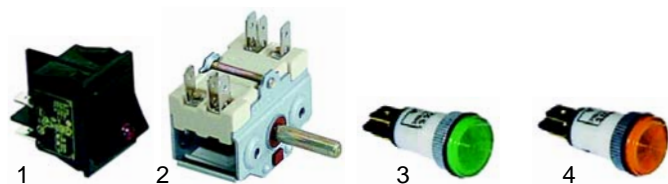

Gyros grills (motor drive)

Item	Order	Description	Model	OEM
1	301060	rocker switch		073004
2	300129	switch/0-I	universal	073016
3	359027	signal lamp/green		076005
4	359028	signal lamp/yellow		076006