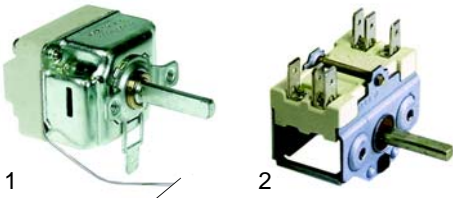

Item	Order	Description	Model	OEM
1	375719	thermostat, 250 C	BS/C4FG, BS/C8FG,	072032
2	300001	switch	BS/C4FE, BS/C4FV	073015