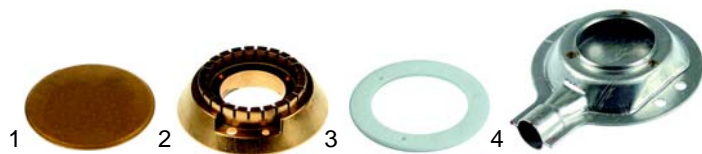

Item	Order	Description	Model	OEM
1	105879	burner cover, 80mm		069200
2	105880	burner base, 80mm	PC47G/87G/127G, C87FE/FG,	069113
3	105038	burner gasket, 80mm	C127FE/FG	020822
4	105881	burner, 80mm		069112