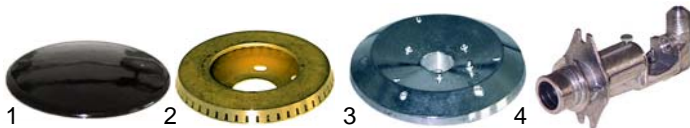

Open tops (gas)

Item	Order	Description	Model	OEM
1	103066	burner cover, 80mm		068098
2	103065	burner ring, 80mm	TOP G/2G,	068099
3	104100	burner base, 80mm	PC 1G/2G,	068085
4	104101	jet holder	BSC4FG/C8FG	068097