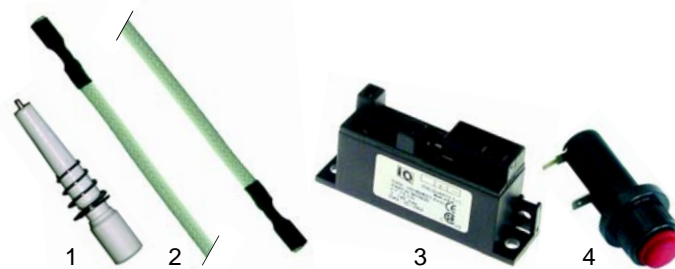

Item	Order	Description	Model	OEM
1	100729	electrode		068032
2	100036	ignition cable	TOP G/2G,	068033
3	101009	ignition unit	PC 1G/2G	068160
4	301195	ignition switch		068163