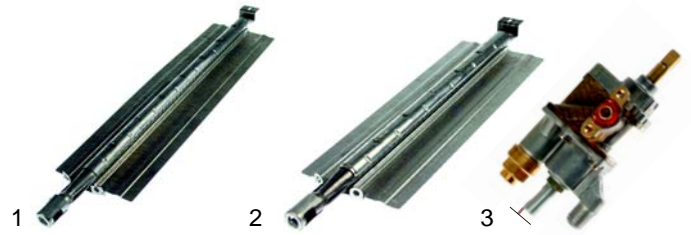

Ovens (gas)

Item	Order	Description	Model	OEM
1	105882	burner		068187
1	105883	burner	C87FG, C127FG	068168
2	106016	gas thermostat		068065