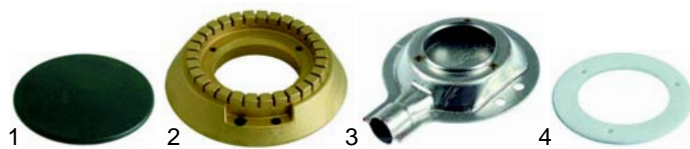

Crepes makers (gas)

Item	Order	Description	Model	OEM
1	105018	burner cover, 100mm		069201/A
2	105019	burner base	CREP1G, CREP2G	069206
3	105017	burner		069210
4	105031	gasket		020824