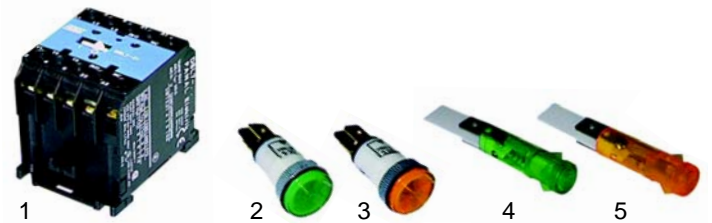

Item	Order	Description	Model	OEM
1	380213	contactor, 20A		073050
2	359027	signal lamp/green, 12mm	universal	076005
3	359048	signal lamp/yellow, 12mm		076006
4	359136	signal lamp/green		076025
5	359137	signal lamp/yellow		076026