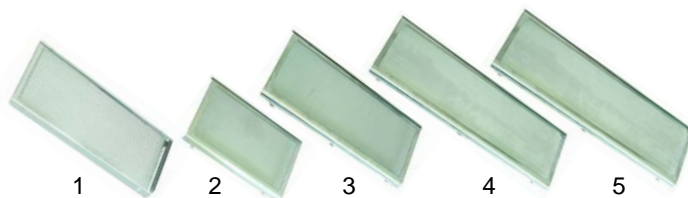

Item	Order	Description	Model	OEM
1	210147	burner grid	GYINO10G	056427
2	210149	burner grid	GYINO40G	056451
3	210153	burner grid	GYINO60G	056452
4	210154	burner grid	GYINO80G	056453
5	210129	burner grid	GYINO100G	056454