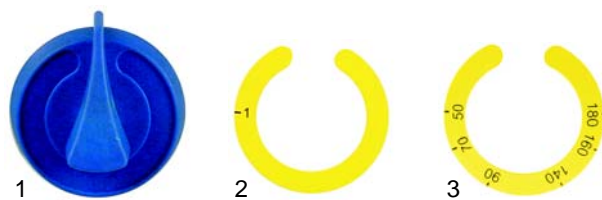

Item	Order	Description	Model	OEM
1	110384	knob/blue, 65mm		061077
2	110403	symbol/O-I		082300
3	111858	symbol/180 C		082302