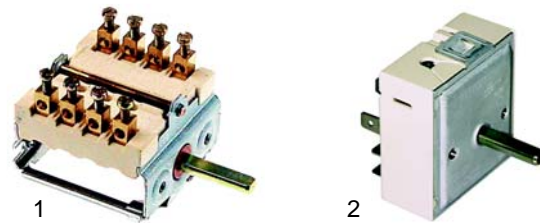

Item	Order	Description	Model	OEM
1	300176	switch		073005
2	380015	energy regulator		073010