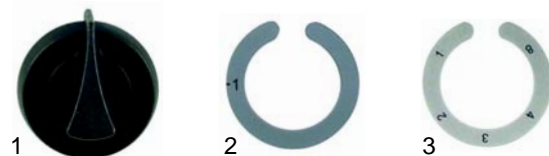

Item	Order	Description	Model	OEM
1	110469	knob/black, 55mm		061080
2	111854	symbol/0-I		082340
3	111845	symbol/energy regulator		082345