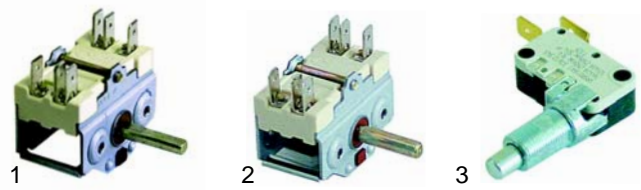

Item	Order	Description	Model	OEM
1	300001	switch	FE4-8, F4-6	073015
2	300129	switch, 2-pole	F8-F10	073016
3	345678	micro switch	universal	073003