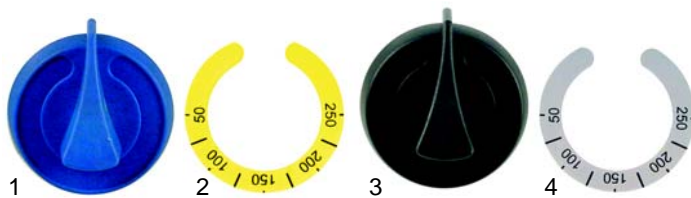

Item	Order	Description	Model	OEM
1	110384	knob/blue, 65 mm	BS/C4FG,	061077
2	111848	symbol/yellow, 250 C	BS/C8FG,	082303
3	110389	knob/black, 65 mm	BS/C4FE,	061079
4	111849	symbol/grey, 250 C	BS/C4FV	082313