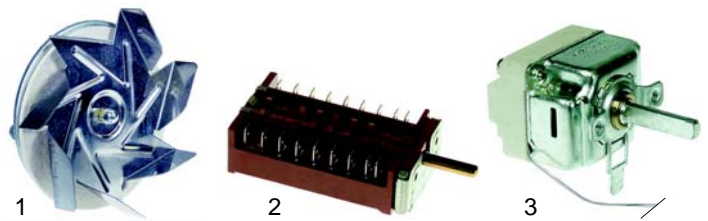

Item	Order	Description	Model	OEM
1	601123	motor/compl.	BS/C4FE80,	079510
2	301231	selector switch	C127FE,	073034
3	375719	thermostat	C87FE/FV	072032