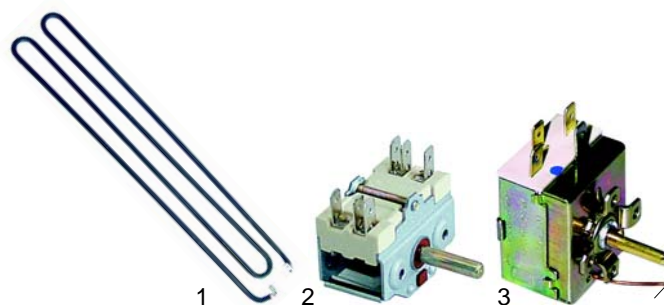

Item	Order	Description	Model	OEM
1	416161	1000W/230V		071027
2	300129	switch	CR/200C	073016
3	390006	thermostat		072029