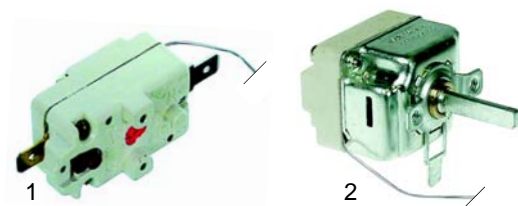

Item	Order	Description	Model	OEM
1	375721	safety thermostat, 290 C	FT_C, TOP_FTC	072025
2	375719	thermostat, 250 C		072032, 072024