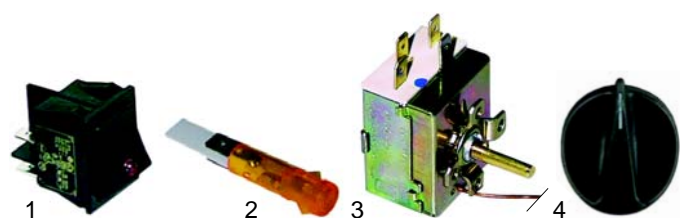

Item	Order	Description	Model	OEM
1	359027	signal lamp/green		076005
2	359048	signal lamp/yellow	CR/200C	076006
3	110482	knob, 50mm		061037

Item	Order	Description	Model	OEM
1	301060	rocker switch	universal	073004
2	359137	signal lamp/9mm		076026
3	390006	thermostat, 90 C	BMZ_ BMZR_	072029
4	110382	knob		061050