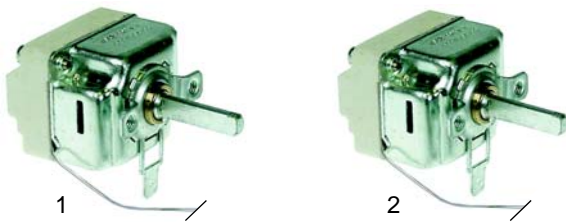

Item	Order	Description	Model	OEM
1	375720	thermostat, 1-pole, 180 C	F101, F102, F121, F122, F121M, F122M	072020.1, 072051
2	375718	thermostat, 1-pole, 180 C	F101R, F102R, F47-, F67, F87-	072001, 072001.1