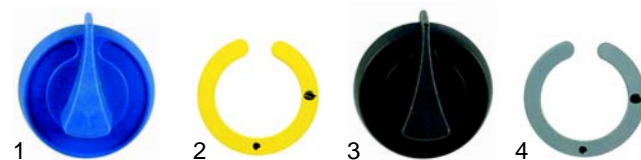

Item	Order	Description	Model	OEM
1	110444	knob, 55 mm		061078
2	110494	symbol	CREP1G, CREP2G	082336
3	110469	knob, 55 mm		061080
4	110492	symbol		082346