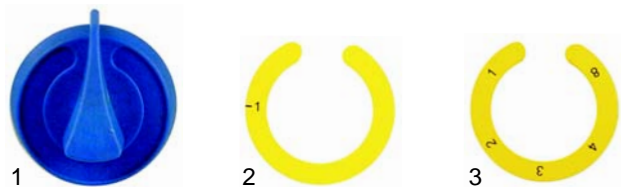

Item	Order	Description	Model	OEM
1	110384	knob/blue, 65mm	universal	061077
2	110403	symbol/yellow (0 - I)		082300
3	110404	symbol/yellow (energy regulator)		082305