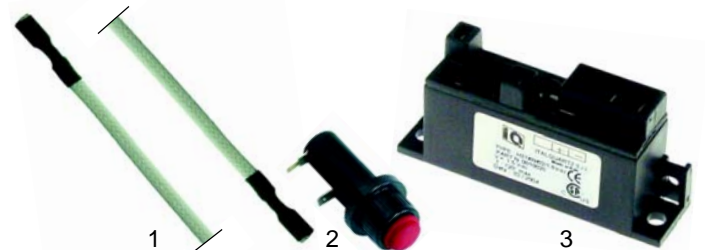

Item	Order	Description	Model	OEM
1	100036	ignition cable	F121GT,	068033
2	301195	ignition switch	F47IRGT,	068163
3	101009	ignition unit/2 outputs	F_GTM	068160