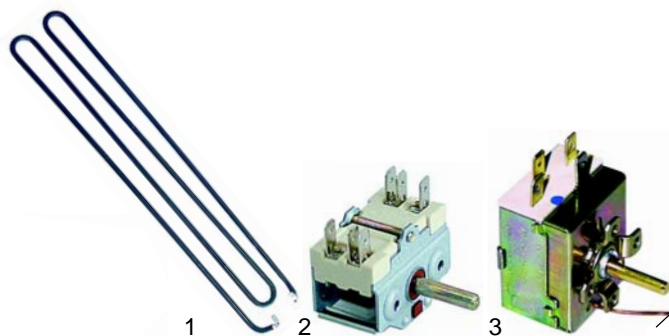

Bains-marie (electric)

Item	Order	Description	Model	OEM
1	416161	1000W/230V	BM1, BM2, BM47, BM67	071027
2	300129	switch		073016
3	390006	thermostat, 50 C		072029