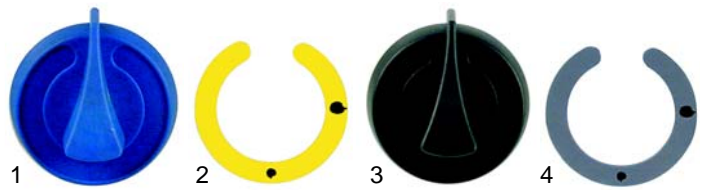

Item	Order	Description	Model	OEM
1	110384	knob/blue, 65mm		061077
2	110493	symbol/yellow	PC47G/87G/127G, C87FE/FG,	082306
3	110389	knob/black, 65mm	C127FE/FG	061079
4	111841	symbol/grey		082316

Suitable for Star 10