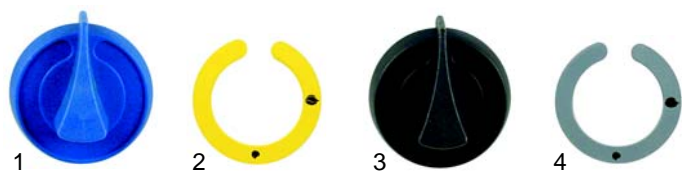

Item	Order	Description	Model	OEM
1	110444	knob/blue, 55mm		061078
2	110494	symbol/yellow	TOP G/2G,	082336
3	110469	knob/black, 55mm	PC 1G/2G	061080
4	110492	symbol/grey		082346