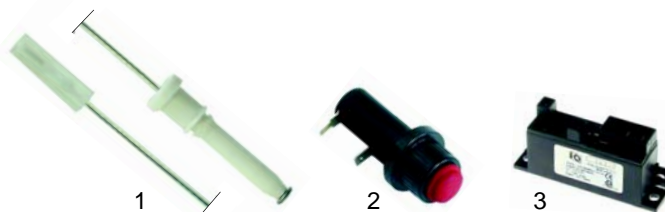

Item	Order	Description	Model	OEM
1	100821	electrode		068150
2	301195	ignition switch, 1,5V	HP1G,	068163
3	101009	ignition unit	HP2G	068160