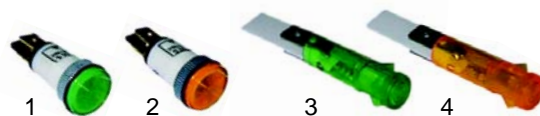

Item	Order	Description	Model	OEM
1	359027	signal lamp/green, 12mm	universal	076005
2	359048	signal lamp/yellow, 12mm		076006
3	359136	signal lamp/green, 9mm		076025
4	359137	signal lamp/yellow, 9mm		076026