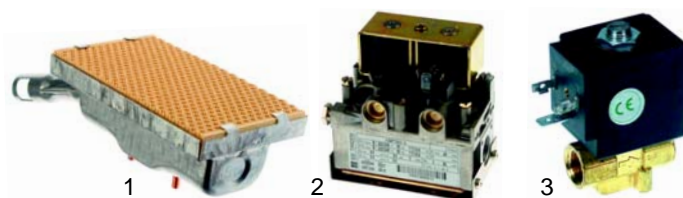

Open tops/ceramic (gas)

Item	Order	Description	Model	OEM
1	105885	burner		004608
2	106017	gas valve	TOPVCG	068147
3	370365	solenoid valve		092255