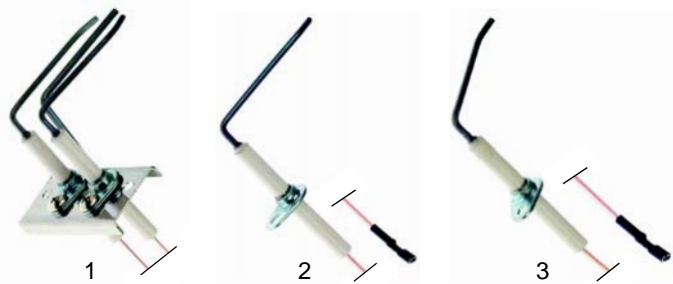

Item	Order	Description	Model	OEM
1	101861	electrode unit	F_GM,	004608.1
2	101862	electrode (plug), 2,8mm	F_IRG,	068122.1
3	101863	electrode (plug), 6,3mm	F121G	068122.2