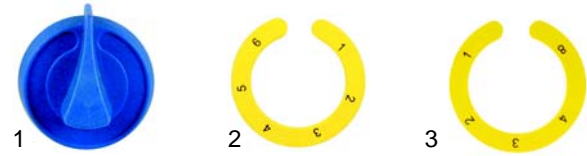

Item	Order	Description	Model	OEM
1	110444	knob/blue, 55mm		061078
2	110495	symbol/yellow (7-position switch)	PC1V/2V	082338
3	111844	symbol/yellow (energy regulator)		082335