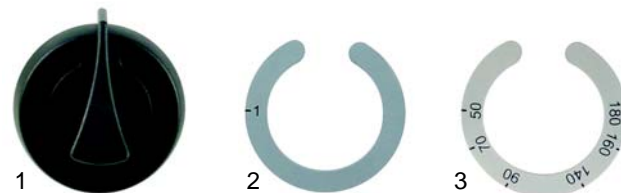

Item	Order	Description	Model	OEM
1	110389	knob/black, 65mm		061079
2	110484	symbol/O-I		082310
3	110525	symbol/180 C		082312