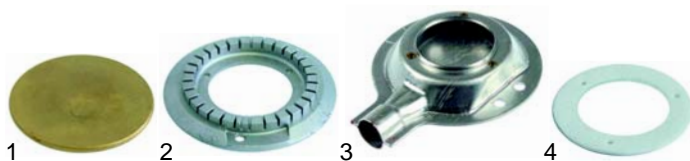

Item	Order	Description	Model	OEM
1	105010	burner cover, 100mm		069201
2	105016	burner base	CREP1G, CREP2G	069111
3	105017	burner		069210
4	105031	gasket		020824