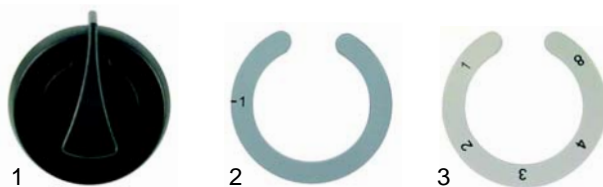

Item	Order	Description	Model	OEM
1	110389	knob/black, 65 mm	universal	061079
2	110484	symbol/grey (0 - I)		082310
3	111846	symbol/grey (energy regulator)		082315