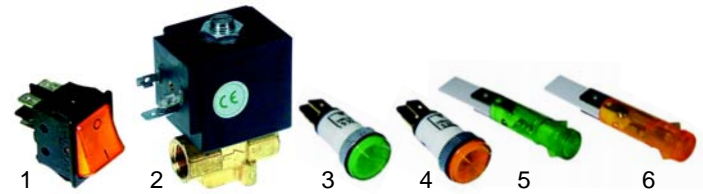

Item	Order	Description	Model	OEM
1	301002	switch		073013
2	370365	solenoid valve		062081
3	359027	signal lamp/green, 12 mm		076005
4	359048	signal lamp/yellow, 12 mm		076006
5	359136	signal lamp/green		076025
6	359137	signal lamp/yellow		076026