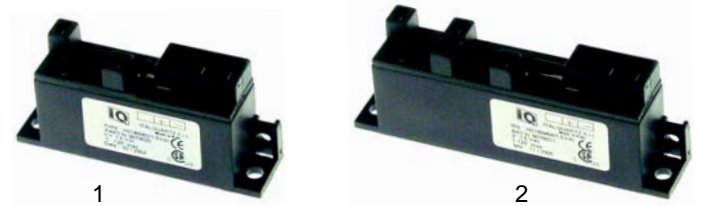

Item	Order	Description	Model	OEM
1	101009	ignition unit (2 outputs)	GMV40/70,	068160
2	101018	ignition unit (4 outputs)	GMV75/70, GMV110/70	068161