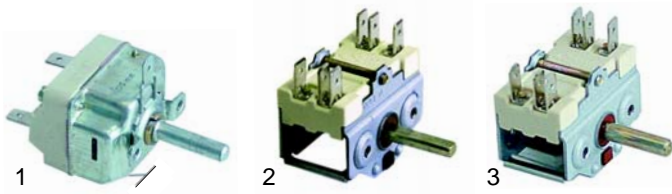

Item	Order	Description	Model	OEM
1	375327	thermostat, 300 C	TOP_FT, FT_	072005.1, 072005
2	300001	switch (2-pole)		073015
3	300129	main switch (2-pole)	universal	073016