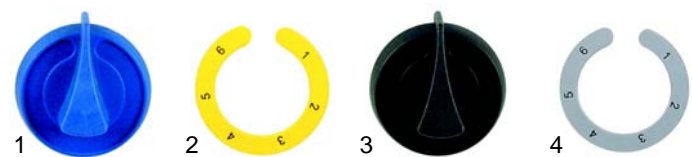

Item	Order	Description	Model	OEM
1	110444	knob/blue, 55mm		061078
2	110495	symbol/yellow	TOP E/2E,	082338
3	110469	knob/black, 55mm	PC1E/2E,	061080
4	110496	symbol/grey	BS/C4FE	082348