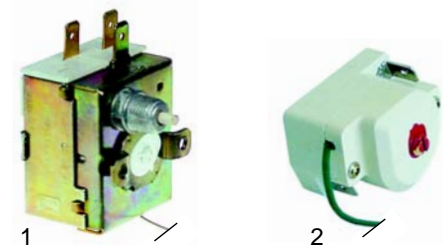

Item	Order	Description	Model	OEM
1	375722	safety thermostat, 240 C	F121G	072002
2	375263	safety thermostat, 230 C	F121G, F_IRG, F_GM	0720281