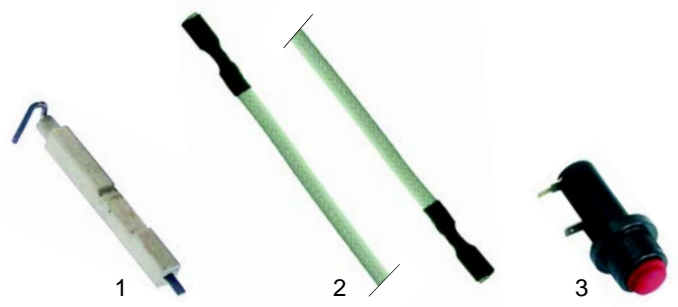

Item	Order	Description	Model	OEM
1	102374	electrode	GMV40/70,	068102
2	100036	ignition cable	GMV75/70, GMV110/70	068033
3	301195	ignition switch		068163