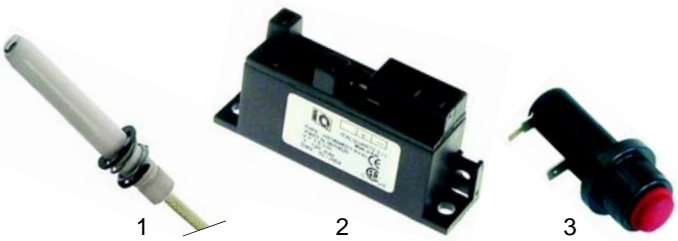

Item	Order	Description	Model	OEM
1	102832	electrode	TOP G/2G, PC1G/2G,	068195
2	101009	ignition unit, 1,5V	BSC4FG/C8FG, BCC4FE,	068160
3	301195	ignition switch	PC47G/87G/127G	068163