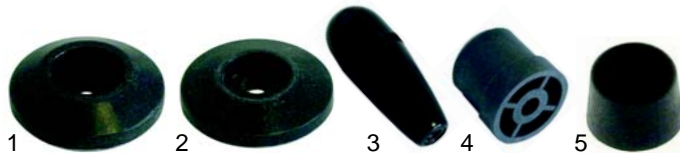

Salamanders (mechanical)

Item	Order	Description	Model	OEM
1	693120	hand protection shield		055814
2	693119	hand protection shield	ST400, ST650B, ST650G	055807
3	693121	handle		065007
4	693122	device leg		064012
5	693442	device leg		064001