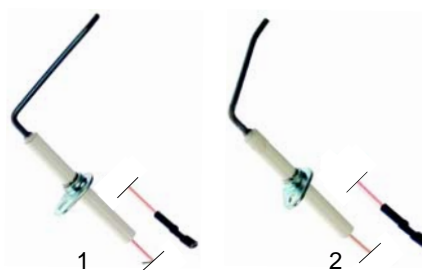

Item	Order	Description	Model	OEM
1	101862	electrode, 2,8 faston		068122.1
2	101863	electrode, 6,3 faston	TOPVCG	068122.2