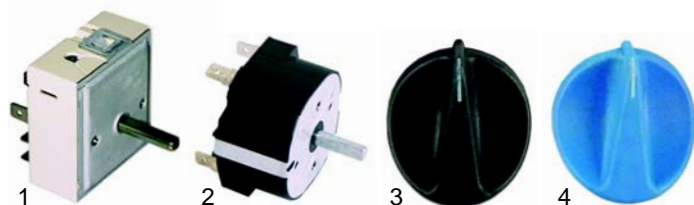

Item	Order	Description	Model	OEM
1	380015	energy regulator	T9, T9-2, S9KER	073010
2	350032	timer, 15min		073008
3	110382	knob	universal	061050
4	110482	knob		061037