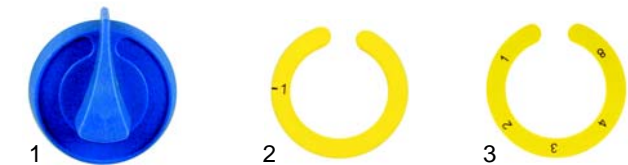

Item	Order	Description	Model	OEM
1	110444	knob/blue, 55 mm		061078
2	110476	symbol/yellow (0 - I)	TOP RG1, TOP RG2	082330
3	111844	symbol/yellow (energy regulator)		082335