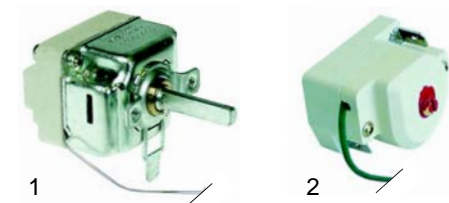

Item	Order	Description	Model	OEM
1	375720	thermostat, 180 C	universal	072020.1 072051
2	375263	safety thermostat		072028.1