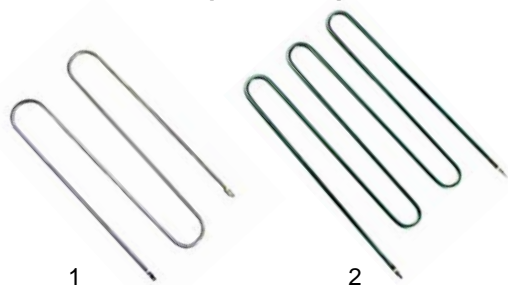

## Bains-marie (electric)

Item	Order	Description	Model	OEM
1	415545	833W/230V		160025
2	418280	1200W/230V		160031

Item	Order	Description	Model	OEM
1	300020	switch, 2-pole		A67100
2	300021	switch, 4-pole		-
3	110231	knob		-