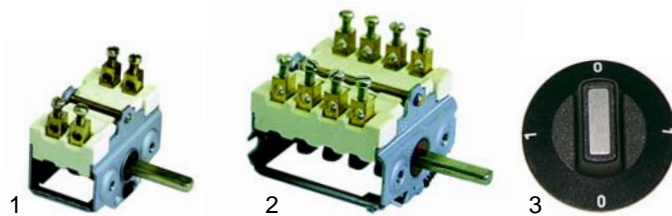

## Bains-marie (electric)

Item	Order	Description	Model	OEM
1	415545	833W/230V		160025
2	418280	1200W/230V		160031

Item	Order	Description	Model	OEM
1	300020	switch, 2-pole		A67100
2	300021	switch, 4-pole		-
3	110231	knob		-