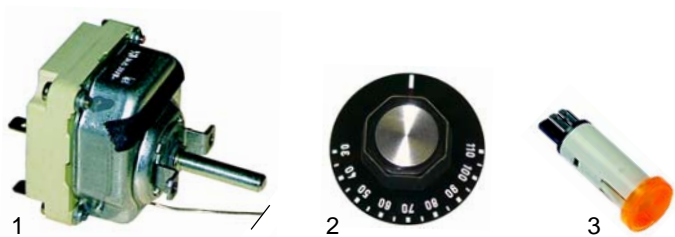

Hot cupboards

Item	Order	Description	Model	OEM
1	375143	thermostat, 110 C		162020
2	110119	knob		-
3	359677	signal lamp		168080