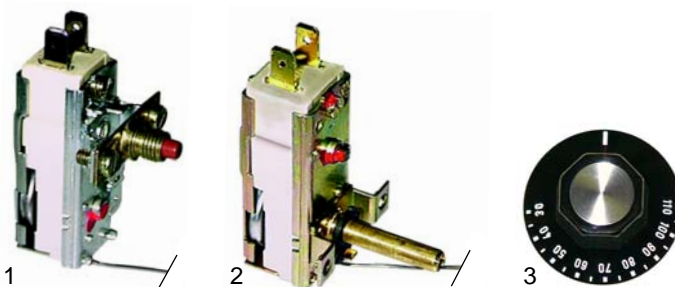

Item	Order	Description	Model	OEM
1	375137	safety thermostat		-
2	375300	thermostat, 110 C		-
3	110119	knob		-