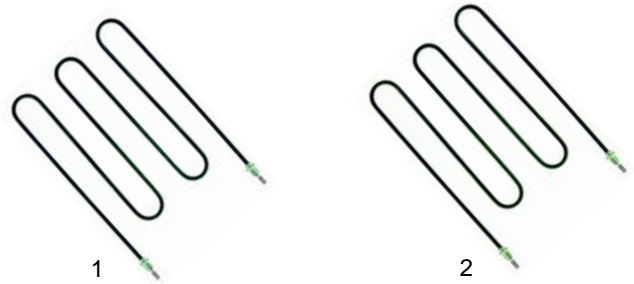

Pizza ovens

Item	Order	Description	Model	OEM
1	416488	1000W/230V (upper)		IB5256400
2	416489	750W/230V (lower)		IB5256410