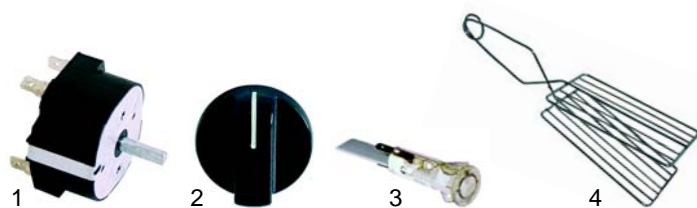

[RU] Термическая обработка

✉ gastroparts@gastroparts.com

☎ tel. +48 56 657 00 66

📘 fb.com/gastroparts.global

GASTROPARTS.COM

Toasters

Item	Order	Description	Model	OEM
1	416481	quartz tube	4Q	IGS660T04
2	416482	230V		IGS402T04
3	416483	quartz tube	6Q, 12Q	IGS660T06
4	416484	500W/230V	6Q (until 2002), 12Q	IGS402T06
4	416485	600W/230V	6Q (from 2002)	IGS402T06/02