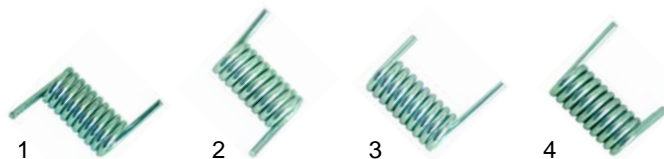

Item	Order	Description	Model	OEM
1	690159	spring (right)	Cort (until 1999)	IGS540C
2	690169	spring (left)		IGS543C
3	690185	spring (right)	Cort (from 1999)	IGS540C/99
4	690192	spring (left)		IGS543C/99