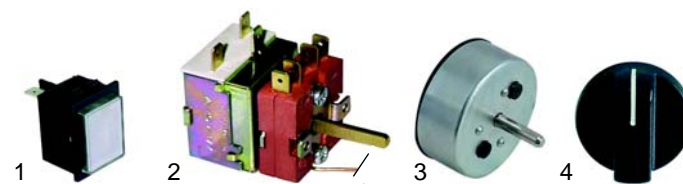

Item	Order	Description	Model	OEM
1	345993	switch		IB5806805
2	345994	changer switch	Roller	IB5806800
3	359140	signal lamp		IB5846400
4	400957	p.c.b.		IB5946810

Item	Order	Description	Model	OEM
1	500488	motor, 230V		IB5036800
2	500489	motor, 24V DC	Roller	IB5036810
3	601038	fan		IB5036830

Contact grills

Item	Order	Description	Model	OEM
1	416590	1150W/230V (lower)	Cort L/R	IGS407C
2	416591	875W/230V (upper)		IGS402C
3	416592	850W/230V (lower)	PD, Elio, Top	IGS407P
4	416593	700W/230V (upper)	PD, Elio	IGS402P