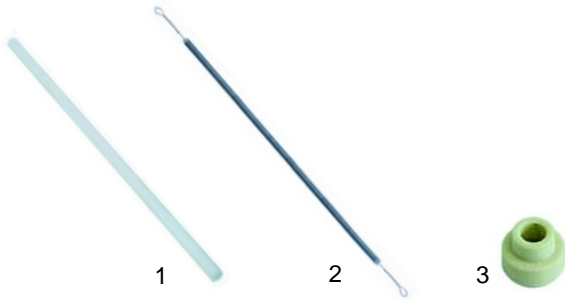

Salamander

Item	Order	Description	Model	OEM
1	416561	quartz tube	SA-BASIC, SA-FISSA	IGS660SF
2	416562	heating element		IGS402SF
3	693096	isolator		IGS630SF