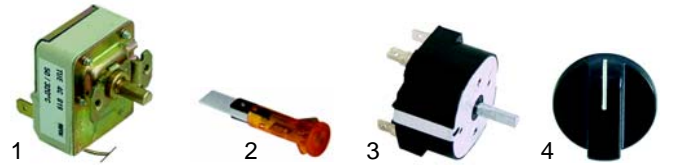

Item	Order	Description	Model	OEM
1	375295	thermostat		IB5866400
2	359140	signal lamp		IB5846400
3	350032	timer		IB5966400
4	110931	knob		IB4206400