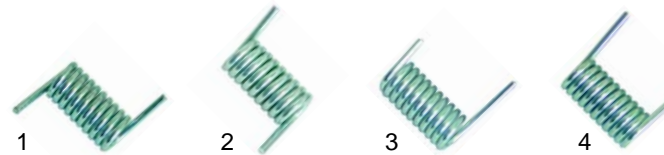

Item	Order	Description	Model	OEM
1	690193	spring (right)	PD_ (until 1999), Elio_ (until 1999)	IGS540
2	690194	spring (left)		IGS543
3	690198	spring (right)	PD_ (from 1999), Elio_ (from 1999)	IGS540/99
4	690199	spring (left)		IGS543/99