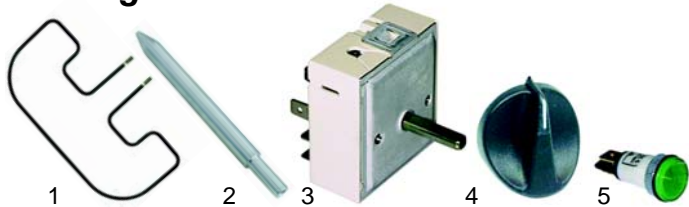

Hot dog-machines

Item	Order	Description	Model	OEM
1	416487	750W/230V	HD	ATHD071015
2	693094	aluminium skewer		ATHD055804
3	380015	energy regulator		ATHD073010
4	110277	knob		ATHD061001
5	359027	signal lamp		ATHD076005