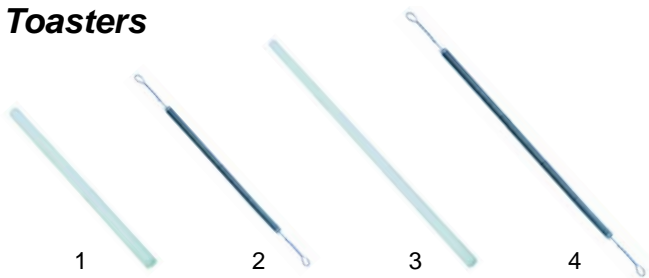

[RU] Термическая обработка

✉ gastroparts@gastroparts.com

☎ tel. +48 56 657 00 66

📘 fb.com/gastroparts.global

GASTROPARTS.COM

Toasters

Item	Order	Description	Model	OEM
1	416481	quartz tube	4Q	IGS660T04
2	416482	230V		IGS402T04
3	416483	quartz tube	6Q, 12Q	IGS660T06
4	416484	500W/230V	6Q (until 2002), 12Q	IGS402T06
4	416485	600W/230V	6Q (from 2002)	IGS402T06/02