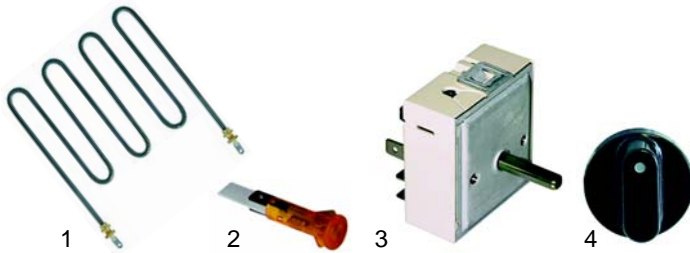

Item	Order	Description	Model	OEM
1	690193	spring (right)	PD_ (until 1999), Elio_ (until 1999)	IGS540
2	690194	spring (left)		IGS543
3	690198	spring (right)	PD_ (from 1999), Elio_ (from 1999)	IGS540/99
4	690199	spring (left)		IGS543/99

Salamander

Item	Order	Description	Model	OEM
1	416561	quartz tube	SA-BASIC, SA-FISSA	IGS660SF
2	416562	heating element		IGS402SF
3	693096	isolator		IGS630SF

Item	Order	Description	Model	OEM
1	301138	signal lamp	SA-BASIC, SA-FISSA	IGS422SF
2	380015	energy regulator		IGS445SF
3	110276	knob		IGS385SF