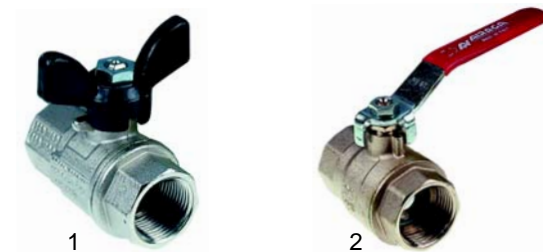

Item	Order	Description	Model	OEM
1	540658	drain tap	CM_7021/22,	0100593
2	540652	drain tap/inlet tap	CM_7041/42