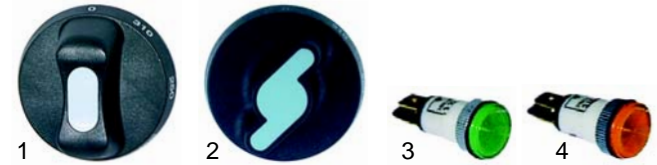

Item	Order	Description	Model	OEM
1	110721	knob		0101215 0101956
2	111517	knob, S-shape	BR7E, KF7E	0101789
3	359291	signal lamp (green)		0101169
4	359290	signal lamp (yellow)		0101167