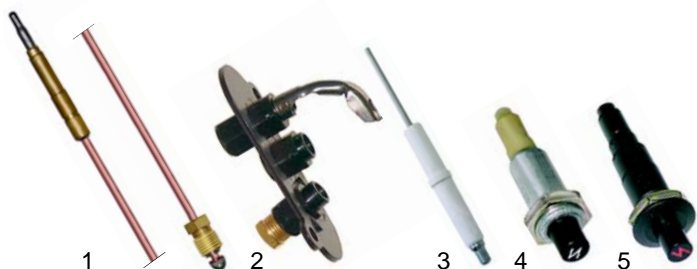

Item	Order	Description	Model	OEM
1	102040	thermocouple	universal	0100808
2	100050	pilot burner	CRG__, CRG_/C,	0109047
3	100701	electrode	CG7__, CGG7__, CGG7_/C	0100831
4	100003	piezoelectric igniter	CRG__, CRG_/C, CG7__	0100898
5	100009	piezoelectric igniter	CGG6__, CGG6_/C, CGG7__, CGG7_/C	0100895