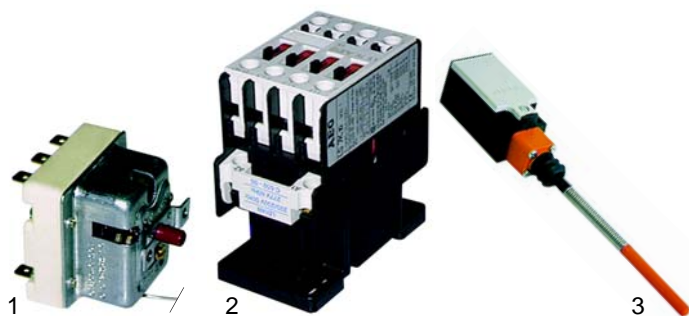

Tilting bratt pans (mechanical)

Item	Order	Description	Model	OEM
1	375017	safety thermostat	CBE7050,	0101375
2	380263	contactor	CBE9060	0101330
3	345349	micro switch		0101177