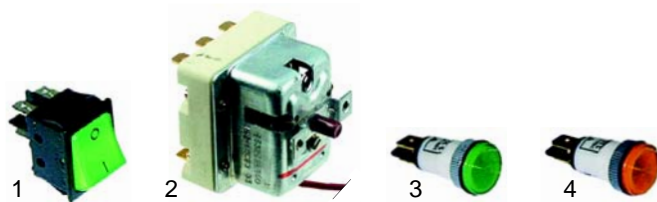

Sausage cookers (electrical)

Item	Order	Description	Model	OEM
1	301003	switch, 2-pole	BM6__, BM7__, EB__, CME6__, CME7__	0109015
2	375541	safety thermostat	CME90__	0101407
3	359291	signal lamp (green)	universal	0101169
4	359290	signal lamp (yellow)		0101167