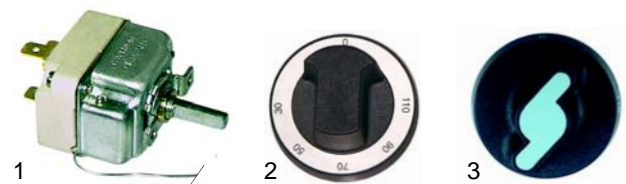

Item	Order	Description	Model	OEM
1	375054	thermostat, 110 C		0101383
2	110058	knob	CS654 (until 1993)	0101219 0101958
3	111525	knob, S-shape		0101791