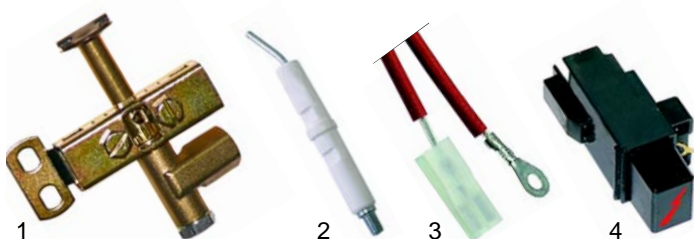

Item	Order	Description	Model	OEM
1	100046	pilot burner		0100822
2	100706	electrode	CPD90__/P,	0100369
3	102164	ignition cable	CPI90__/P	93034515
4	100001	piezoelectric igniter		0102509