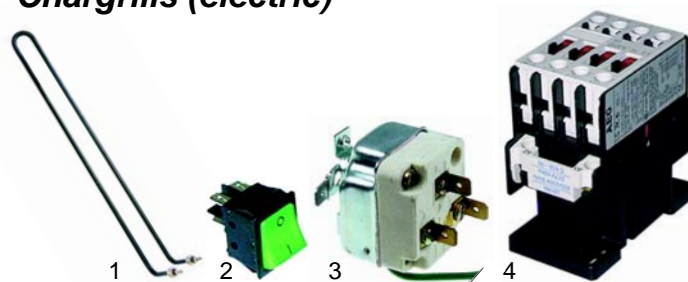

Chargrills (electric)

Item	Order	Description	Model	OEM
1	415762	850W/230V		0101522
2	301003	switch, 2-pole	CRE6-20,	0109015
3	375332	safety thermostat, 55 C	CRE6-30	0101390
4	380263	contactor		0101330