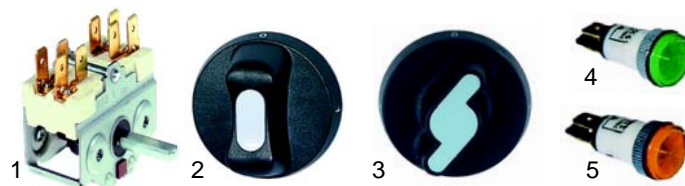

Item	Order	Description	Model	OEM
1	300074	switch		0101380
2	110726	knob		0101959
3	111527	knob, S-shape	BR1E	0101213
4	359027	signal lamp (green)		0101792
5	359048	signal lamp (yellow)		0101171