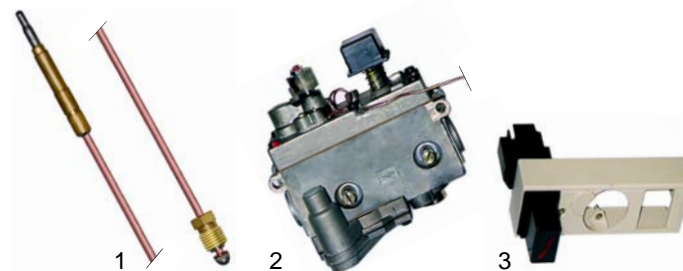

Item	Order	Description	Model	OEM
1	102042	thermocouple	CV745, CV765, TG765, TG65/45	0100809
2	101438	Minisit		0100855
3	101136	cover with Piezo		0100857