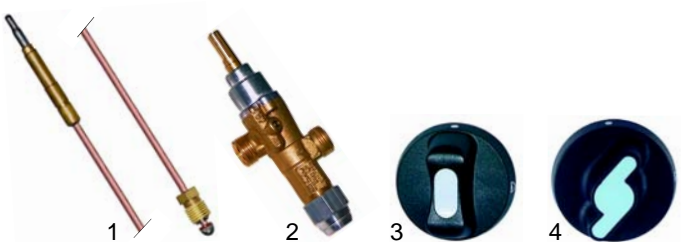

Item	Order	Description	Model	OEM
1	102040	thermocouple, 400mm		0100808
1	102042	thermocouple, 850mm	CG7__, ST76__,	0100809
2	101491	gas tap	CCG7__,	0100730
3	110723	knob	CCT70__,	0101953
			CCG9__, CC906,	0101234
4	111512	knob, S-shape	CCG10__	0101786

S

Suitable for Silko