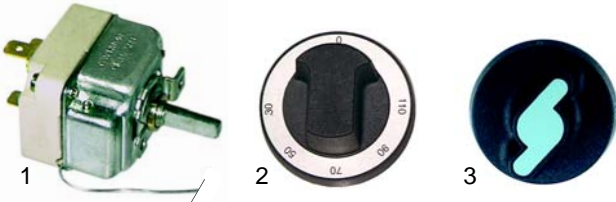

Item	Order	Description	Model	OEM
1	375055	thermostat		0101383
2	110058	knob	PEB10, PEB15	0101219 0101958
3	111525	knob, S-shape		0101791