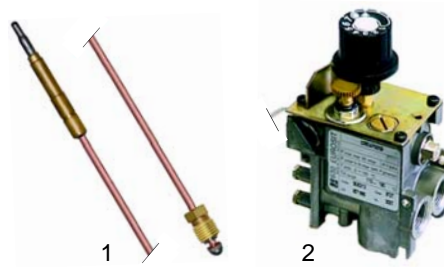

Item	Order	Description	Model	OEM
1	102042	thermocouple, 850mm	CCG6045, CCG60652/3, CCG7045, CCG70652/3, CCG7001, CCT7045, CTT70652/3, CCG9045/85,	0100809
1	102045	thermocouple, 1500mm	CCG90652/3, CCG90852, CTT9045, CTT90663, CTT90652/3	0100818
2	101125	Eurosit controller		0100873 KVL0001 KVL0005