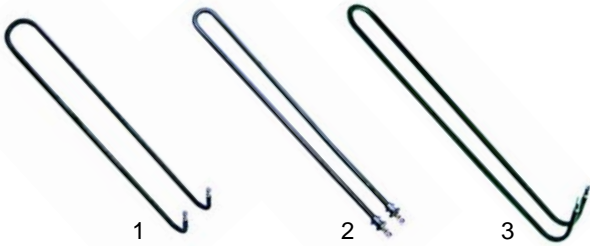

Fry tops (electric)

Item	Order	Description	Model	OEM
1	415651	1500W/230V	GR654/8, CGE60__, EG7__	0109041
2	415369	1350W/230V	FT7__	0101529
3	415296	1500W/230V	CGE70__	0101563