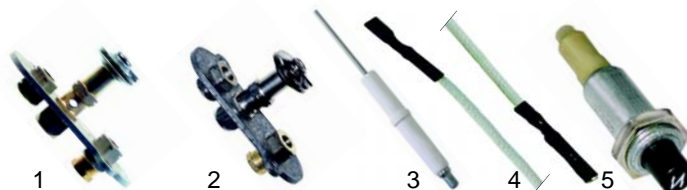

Item	Order	Description	Model	OEM
1	100054	pilot burner/left		0100799
2	100053	pilot burner/right	CV7_, TG765,	0100800
3	100701	electrode	CV2_, CV4_	0100831
4	100199	ignition cable, 600mm	CV6_, CV8_	0101631
5	100003	piezoelectric igniter	TG65	0100898