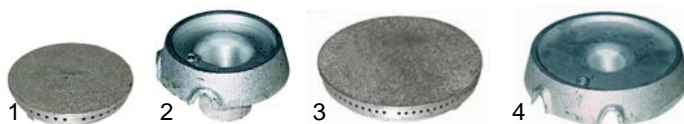

Item	Order	Description	Model	OEM
1	103008	burner cover, Ø90mm	CV7_, TG765,	0100244
2	104008	burner base, Ø90mm	CVL_, CV4_	0100232
3	103009	burner cover, Ø130mm	CV6_, CV8_	0100246
4	104009	burner base, Ø130mm	TG65	0100234