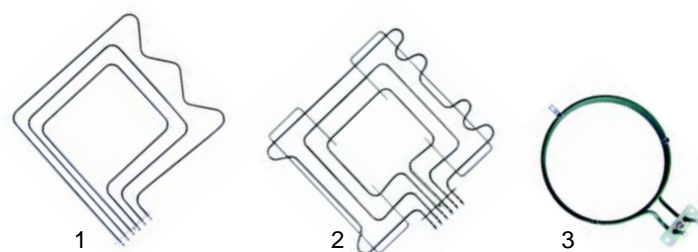

Item	Order	Description	Model	OEM
1	415131	2500W/3 phases 230V	CE745, CET745	0101506
2	415252	2750W/3 phases 230V	CE44, CCQ9046, CCQ90663	0101505
3	415251	2500W/230V	-	0101564