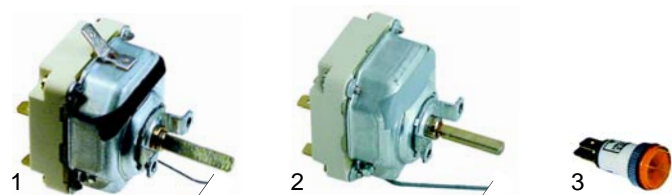

Item	Order	Description	Model	OEM
1	375540	thermostat, 1-pole	CE7_, CET7_,	0101382
2	375412	thermostat, 3-pole	CE2_, CE4_,	0101384
3	359048	signal lamp	CE6_	0101170