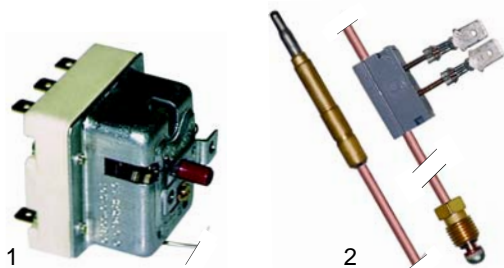

Item	Order	Description	Model	OEM
1	375281	safety thermostat	CPI90__/P	0102493
2	102070	thermocouple, 1000mm		0100797