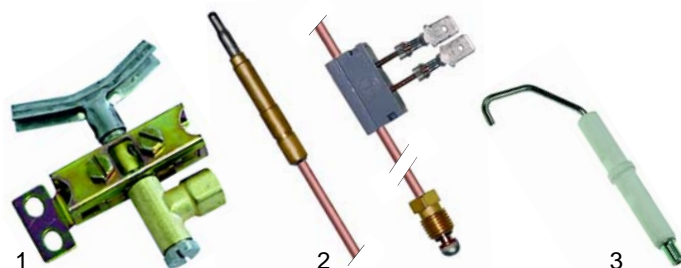

Item	Order	Description	Model	OEM
1	100145	pilot burner	FRG652 (from 1993), FRG653 (from 1993)	0109087 0100810
2	102069	thermocouple	CFG60110/210	0109027
3	100822	electrode