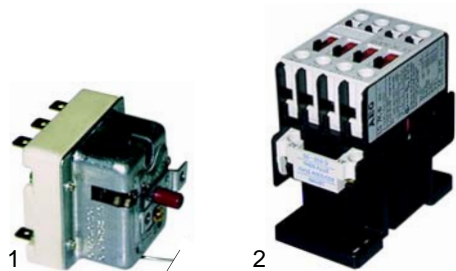

Item	Order	Description	Model	OEM
1	375017	safety thermostat	GR654/8, LGE60__, EG7__ (from 1993), CGE70__ (1 series), CGE90__	0101375
1	375279	safety thermostat	CGE70__ (2 series)	0101372
1	375284	safety thermostat	CGE90__ -0/1/2/3	0101425
2	380263	contactor	CGE90__	0101330