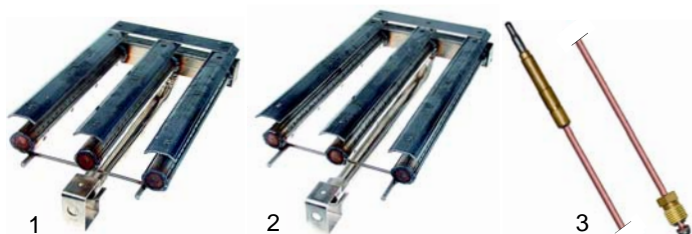

Lava rock grills (gas)

Item	Order	Description	Model	OEM
1	105548	burner	CRG7022/42	0108191
2	105549	burner	CRG9022/42	0108175
3	102042	thermocouple	CRG__	0100809