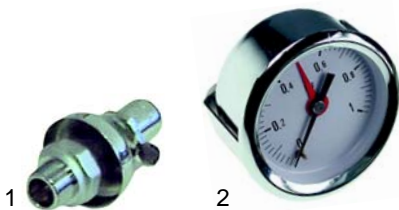

Item	Order	Description	Model	OEM
1	540836	filling funnel, 1 1/4"		0100575
2	540721	safety valve	PGB750, PEB750, CPE7-	0100589 0100587
3	540816	valve holder		0100571

Item	Order	Description	Model	OEM
1	540824	pressure relief valve	PGB750, PEB750,	0100568
2	540829	pressure gauge holder	CPE7-	0100579
3	541062	manometer		0100576