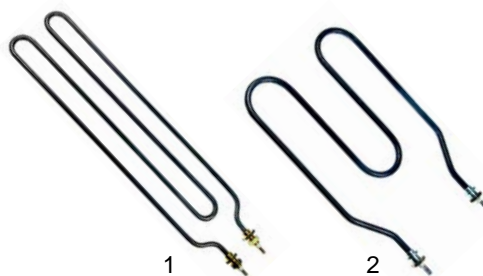

Hot cupboards (electric)

Item	Order	Description	Model	OEM
1	416827	1000W/230V	CCG6_, CCG7_, CCQ7_, CCT7_, CG7_	0101494
2	416828	1000W/230V	CV_, CCG9_	0101532