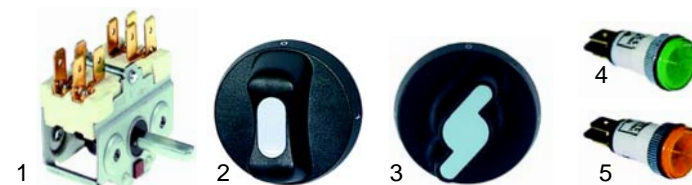

Item	Order	Description	Model	OEM
1	300074	switch	BR1G	0101380
2	110726	knob		0101213 0101959
3	111527	knob, S-shape		0101792
4	359027	signal lamp (green)		0101171
5	359048	signal lamp (yellow)		0101170