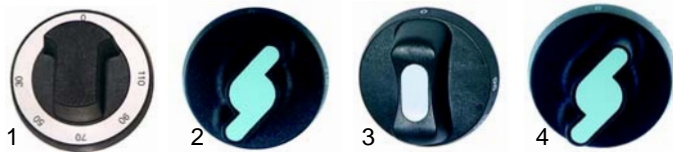

## Bains-marie (mechanical)

Item	Order	Description	Model	OEM
1	390040	thermostat		101403
2	550060	retainer	CME90__	0101378
3	300002	switch		0101398

no longer  
available  
3

Item	Order	Description	Model	OEM
1	540650	drain tap	BM6__, CME6__,	0109012
2	540651	drain pipe	CM_7020	0109013
3	no longer available	drain tap	EB__, BM2__, BM3__, BM4__, BM5__, BM7__	0100594