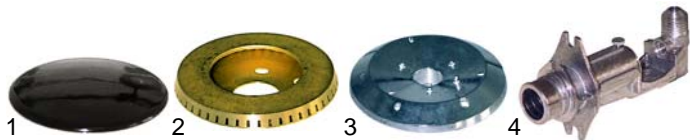

## Open tops (gas)

Item	Order	Description	Model	OEM
1	103066	burner cover, Ø80mm		0100250
2	103065	burner ring	RGB654/658,	0100249
3	104100	burner lower part	SC45/46TOP,	0100259
4	104101	jet holder	CCGG__	0100260