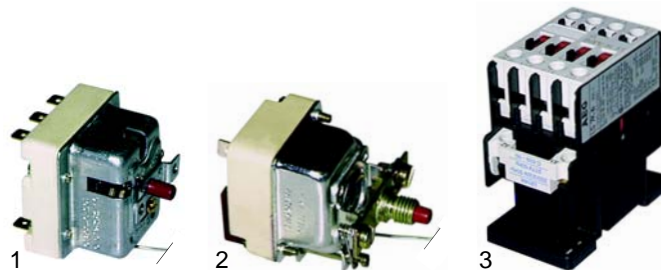

Item	Order	Description	Model	OEM
1	375277	safety thermostat	NK721E, CNE70130,	0108113
			CNE90130/140,	
			CNE90230	
1	375281	safety thermostat	CNE90160/160	0102493
2	375278	safety thermostat	CNE70160	0101394
3	380263	contactor	CNE70160, CNE90160	0101330