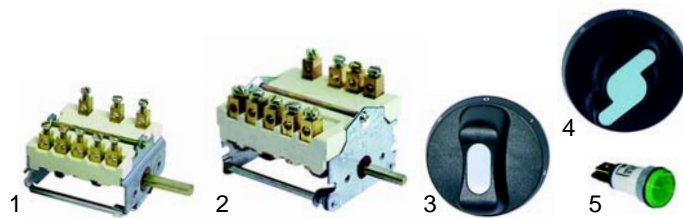

Item	Order	Description	Model	OEM
1	300025	7-position knob, 16A		0101423
2	300106	7-position knob, 32A	RB654/658,	0101399
3	110720	knob	CCT60__, CET7__, ET7__, CE7__, EQ7,	0101210
4	111516	knob, S-shape	CCQ7__	0101790
5	359291	signal lamp (green)	CE2__, CE4__, CE6__, CCQ9__	0101169