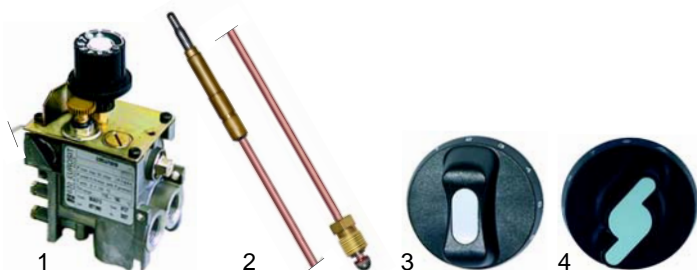

Item	Order	Description	Model	OEM
1	101125	Eurosit controller	CBG70, CBG9060/P, CBG9060C/P	KVL0006 0100873 KVL0003
2	102042	thermocouple		0100809
3	110730	knob		0101967
4	111523	knob, S-shape		0101802