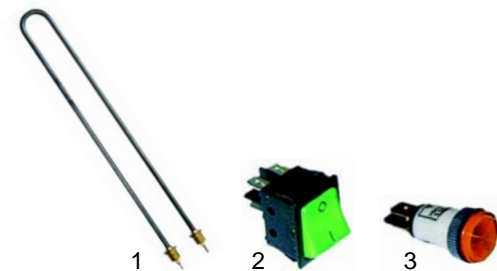

Item	Order	Description	Model	OEM
1	415130	1500W/230V		0109060
2	301003	switch	CCW6020	0109015
3	359290	signal lamp (yellow)		0101167