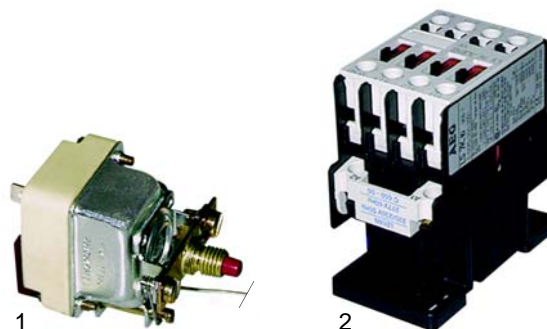

Item	Order	Description	Model	OEM
1	375285	safety thermostat	BR1E	0101387
2	380263	contactor		0101330