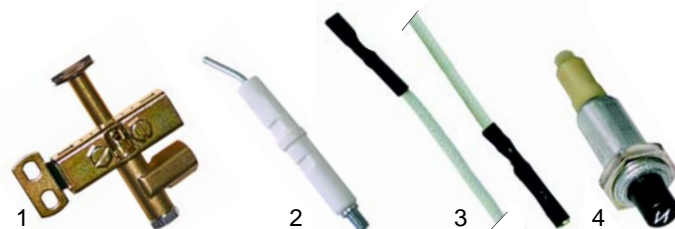

Item	Order	Description	Model	OEM
1	100046	pilot burner	SC45, SC46TOT, CCG6045,	0100824
2	100706	electrode	CCG60652/3, CG745, CG765/6, ST765/6, ST745, CCG7045, CCG70652/3	0100832
3	102158	ignition cable, 1700mm		0101632
4	100003	piezoelectric igniter		0100898