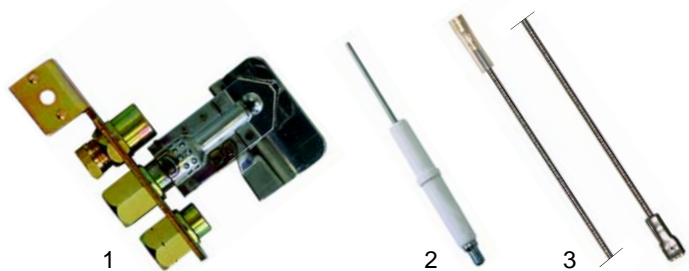

Item	Order	Description	Model	OEM
1	100076	pilot burner	(from 1993) KF7G	0101047
2	100701	electrode		0100831
3	100025	ignition cable		0100858