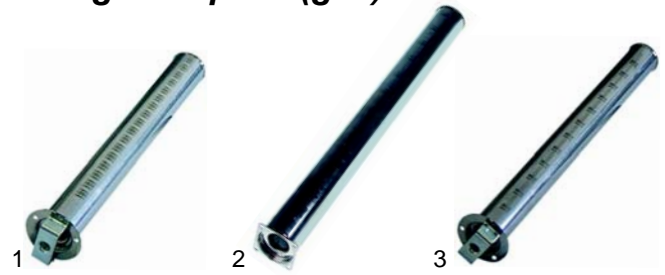

Tilting bratt pans (gas)

Item	Order	Description	Model	OEM
1	105256	burner	BR7G, KF7G, CG70__	0100279
2	105543	burner	BR1G	0100267
3	105257	burner	CBG90__	0100280