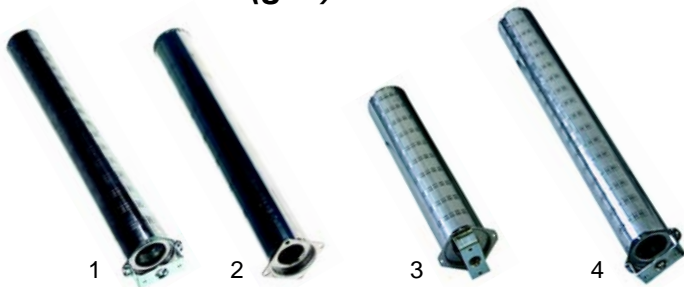

Pasta cookers (gas)

Item	Order	Description	Model	OEM
1	105541	burner	CP70, CP770, NK742	0100278
2	105542	burner	NK741	0108100
3	105254	burner	CNG70130/230, CNG90130/140/230	0100296
4	105252	burner	CNG70166, CNG90160	0100295