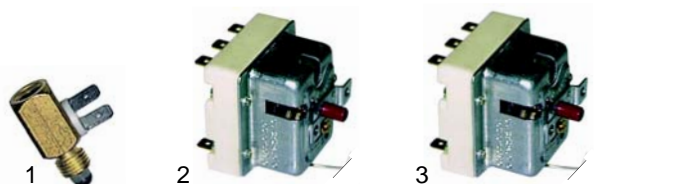

Item	Order	Description	Model	OEM
1	101265	thermocouple interrupter	CGG6_/C, CGG7_/C, CGG90__-1/3	0100835
2	375017	safety thermostat	CGG6_/C, CGG7_/C	0101401 0101375
3	375284	safety thermostat	CGG90__-1/3	0101425