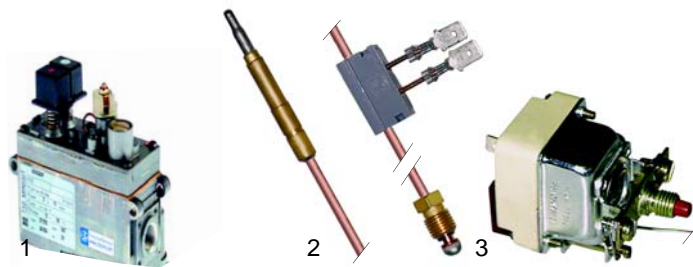

Item	Order	Description	Model	OEM
1	101912	Minisit controller		0100871
2	102070	thermocouple	FG712/724, FR1G/2G	0100810 0100797
3	375166	safety thermostat		0101386