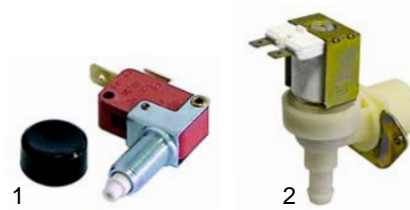

Item	Order	Description	Model	OEM
1	100010	switch		0101188 0101184
2	370015	solenoid valve		0101341

Bains-marie (mechanical)