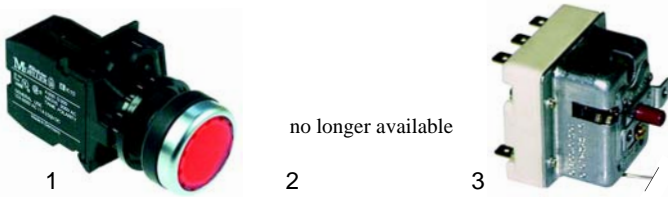

Item	Order	Description	Model	OEM
1	346172	switch	PEB750, CPE7-	0101392
2	n. l. a.	safety thermostat	PEB750	0101391
3	375281	safety thermostat	CPE7-__	0102493