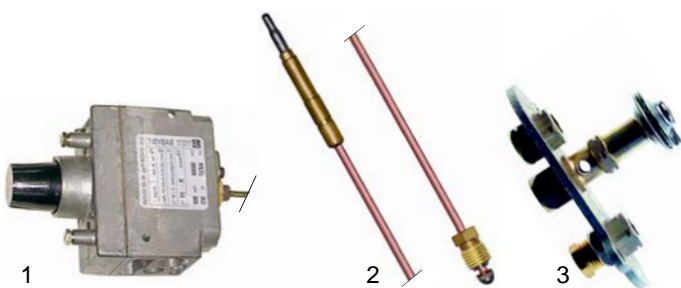

Item	Order	Description	Model	OEM
1	101104	Babysit control switch	BM_, GB_	0100878
2	102042	thermocouple, 850mm	BM_	0100809
3	100054	pilot burner		0100799