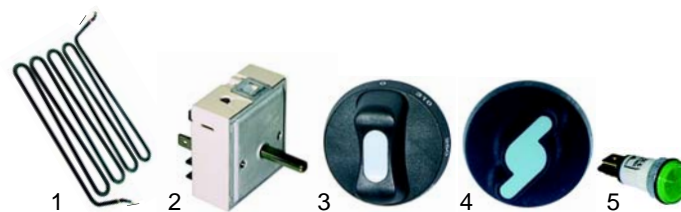

Bratt pans/boiling kettles (electrical)

Item	Order	Description	Model	OEM
1	416829	3400W/230V		0108151
2	380015	energy regulator		0108203
3	110721	knob	CBE6030	0101936 0101207
4	111517	knob, S-shape		0101789
5	359291	signal lamp		0101169