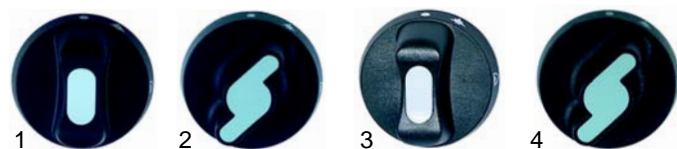

Item	Order	Description	Model	OEM
1	111513	knob	CRG6_	0101204 0101954
2	111514	knob, S-shape		0101798
3	110729	knob	CGG90_, -0/2, FT721/ 741, FT2_, FT4_	0101211 0101965
4	111515	knob, S-shape		0101787