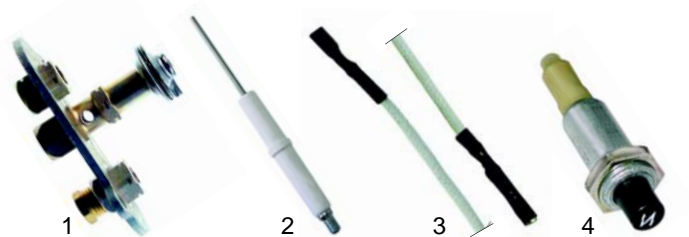

Item	Order	Description	Model	OEM
1	100054	pilot burner	FT721/741, FT2__, FT4__	0100799
2	100701	electrode		0100831
3	100199	ignition cable	FT721/740	0101631
4	100003	piezoelectric igniter		0100898