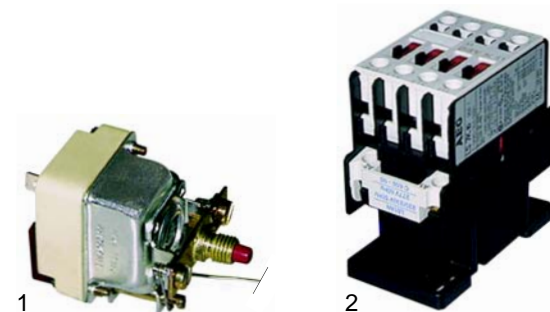

Item	Order	Description	Model	OEM
1	375285	safety thermostat		0101387
2	380263	contactor	BR7E, KF7E	0101330

S

Suitable for Silko