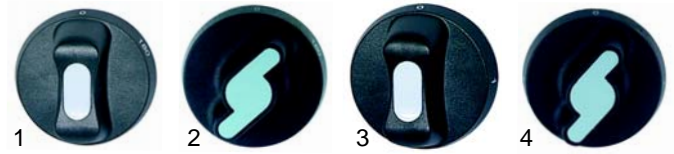

Item	Order	Description	Model	OEM
1	110725	knob	FR651-5/9, FR652-5/9, CFE60110-5/9, CFE60210-5/9, FR651/652, CFE60110/210, CFE70110/0	0101205 0101960
2	111526	knob, S-shape	FR651/652, CFE60110/210, CFE70110/0	0101793
3	110726	knob, 0-I	FR651-5/9, FR652-5/9, CFE60110-5/9, CFE60210-5/9	0101208 0101959
4	111527	knob, S-shape	CFE60210-5/9	0101792