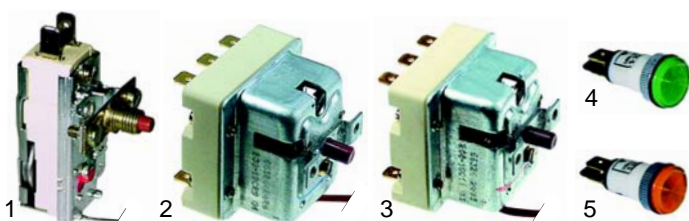

Item	Order	Description	Model	OEM
1	375260	safety thermostat	EF716	0108011
2	375538	safety thermostat	EF715	0108025
3	375536	safety thermostat	EF715G	0108061
4	359291	signal lamp (green)	universal	0101169
5	359290	signal lamp (yellow)		0101167