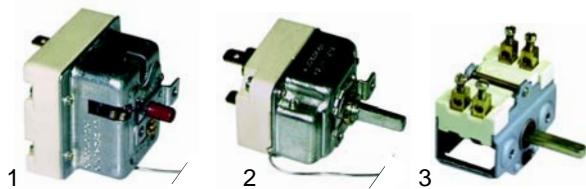

Item	Order	Description	Model	OEM
1	375275	safety thermostat	CCG6_, CCG7_	0101404
2	390040	thermostat	CCQ7_, CCT7_	0101403
3	300091	switch	CG7_	0109057