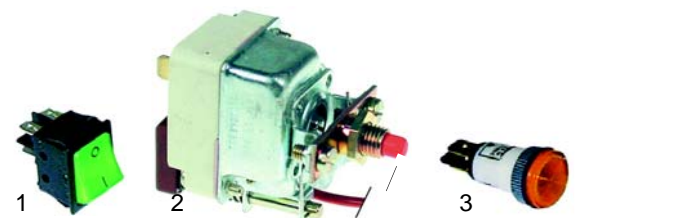

Item	Order	Description	Model	OEM
1	301003	switch		0109015
2	375282	safety thermostat	FRG652, FRG654, LFG60110/210	0109053
3	359290	signal lamp (yellow)		0101167