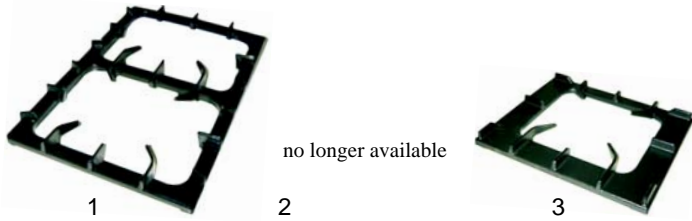

Item	Order	Description	Model	OEM
1	210156	top grate	CCG7020/21/22/40/41/42, CCG7045/46/61/62/65/ 653, CCG7001, CCT7040R/ 402, CCT7041R/412/42R/ 42L/45R/45L, CCT70652/ 53/52L/53L	0101808 0101807
2	no longer available	top grate	CV20/21/22/40/41/42/44/ 45, CV60/61/62/65/66/81/85	0101814 0101816
3	210159	top grate	CCG9__	9203237