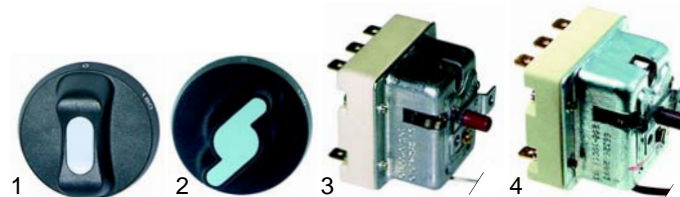

Item	Order	Description	Model	OEM
1	110725	knob	EFEF710G/	0101960
2	111526	knob, S-shape	720G, CFE70, CFE90__	0101793
3	375258	safety thermostat	CFE70__, CFE90	0108065
4	375536	safety thermostat	EF710G/720G	0108061