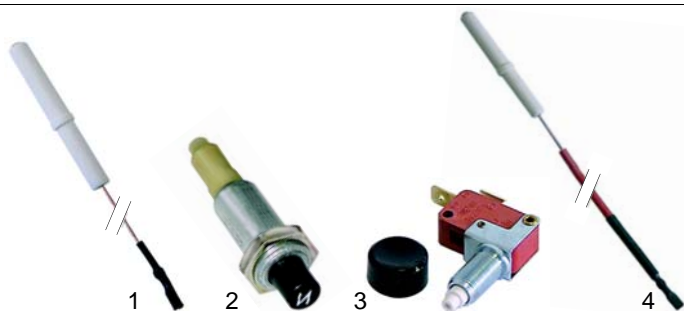

Item	Order	Description	Model	OEM
1	102040	thermocouple, 400mm		0100808
1	102042	thermocouple, 850mm	CG7__, ST76__,	0100809
2	101491	gas tap	CCG7__,	0100730
3	110723	knob	CCT70__,	0101953
			CCG9__, CC906,	0101234
4	111512	knob, S-shape	CCG10__	0101786

S

Suitable for Silko

Item	Order	Description	Model	OEM
1	101454	electrode screw connection	CG7_, ST76_	0100620
2	101452	electrode holder	CCG7_	LB839-00
3	101453	thermocouple holder	CCT70_	LB838-00
4	100907	thermocouple screw connection	CCG9_, CC906, CCG10_	0100817