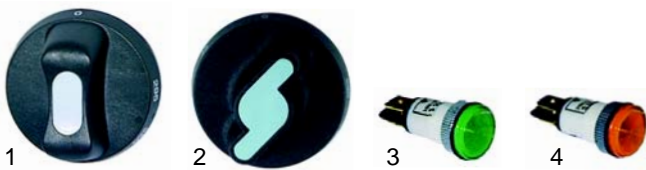

Item	Order	Description	Model	OEM
1	110727	knob		0101963
2	111528	knob, S-shape	CBG9060C/I	0101799
3	359291	signal lamp (green)		0101169
4	359290	signal lamp (yellow)		0101167