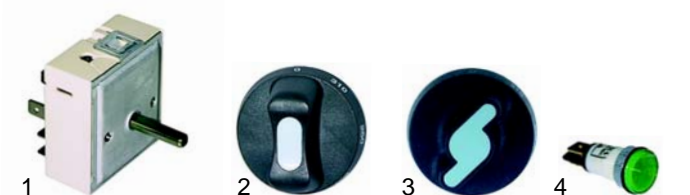

Item	Order	Description	Model	OEM
1	380015	energy regulator		0108231
2	110721	knob		0101956
3	111517	knob S-shape		0101207
4	359291	signal lamp		0101789
				0101169