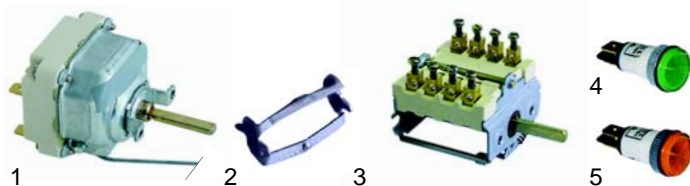

Item	Order	Description	Model	OEM
1	375412	thermostat	SC46, SC46TOP, CCG60652/3, CCT6046,	0101384
2	550060	retainer	ET_, EQ_,	0101378
3	300080	switch	CCG7046/70663,	0101379
4	359291	signal lamp (green)	CCT7046/70663,	0101169
5	359290	signal lamp (yellow)	CCQ7046/70663	0101167