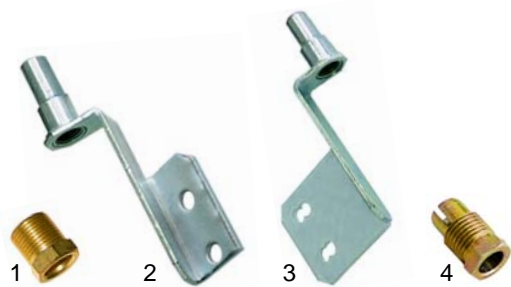

Item	Order	Description	Model	OEM
1	101454	electrode screw connection	CG7_, ST76_	0100620
2	101452	electrode holder	CCG7_	LB839-00
3	101453	thermocouple holder	CCT70_	LB838-00
4	100907	thermocouple screw connection	CCG9_, CC906, CCG10_	0100817