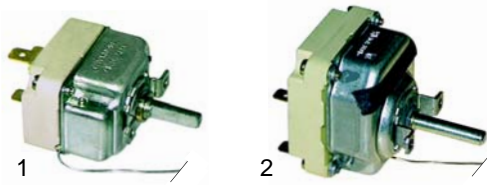

## Bains-marie (electric)

Item	Order	Description	Model	OEM
1	415130	1600W/230V	BM654/658, CME6020/40, CME7020	0109060
2	415844	2600W/230V	BM656, CME6030	0109061

Item	Order	Description	Model	OEM
1	415143	2000W/230V	BM_	0101530
1	415197	2000W/400V		0101531
2	415300	1350W/230V	CME7021/22, CME7041/42, EB_	0101492