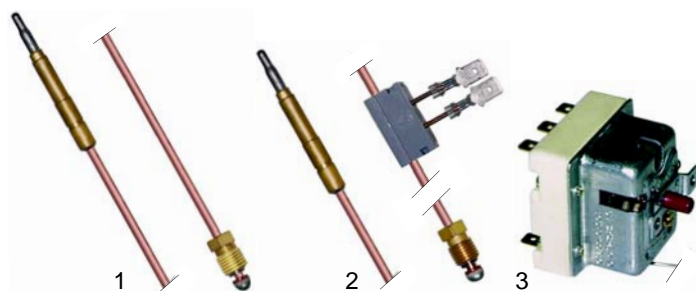

Item	Order	Description	Model	OEM
1	102042	thermocouple, 850mm	CPD70	0100809
2	102070	thermocouple, 1000mm	CPI70	0100797
3	375281	safety thermostat		0102493