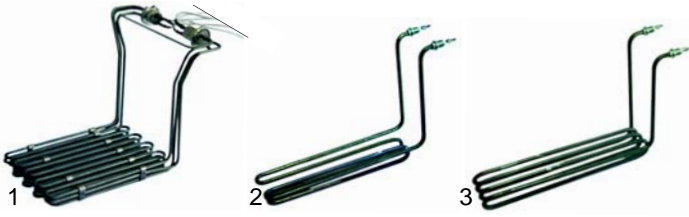

Fryers (electric)

Item	Order	Description	Model	OEM
1	415257	6300W/230V	FR651/652, CFE60110/210, CFE70110/0	0109025
2	416054	2000W/230V	FR651/5, FR65215, CFE60110/5, CFE60210/5	0109022
3	416055	3000W/230V	FRE51/9, FR652/9, CFE60110/9, CFE60210/9	0109021