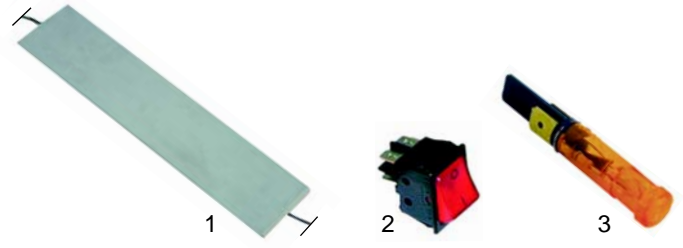

Item	Order	Description	Model	OEM
1	416186	350W/230 V	R701L,	905822
2	301001	switch	R502L,	903612
3	345598	signal lamp, 400V	R902L	903629