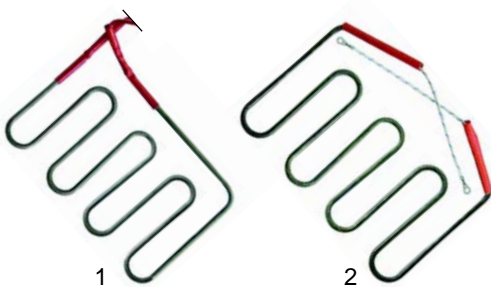

Item	Order	Description	Model	OEM
1	375294	safety thermostat		907101
2	300129	switch	universal	901727
3	110527	knob		903973

Item	Order	Description	Model	OEM
1	375002	thermostat	universal	907132
2	110528	knob		903970

Contact grills

Item	Order	Description	Model	OEM
1	416178	750W/230V (upper)	Größe 1,	905650
2	416179	1000W/230V (lower)	Größe 2	905671 905670

Item	Order	Description	Model	OEM
1	700172	spring (right)	Größe 1,	904080
2	700173	spring (left)	Größe 2	904081
3	700174	spring (right)	Größe 1,5	904100
4	700175	spring (left)		904101