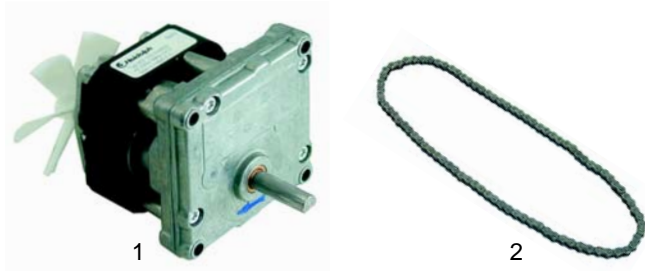

Item	Order	Description	Model	OEM
1	500497	motor	Rolly 5/5S,	904191
2	693056	drive chain	Rolly8L/16	901118