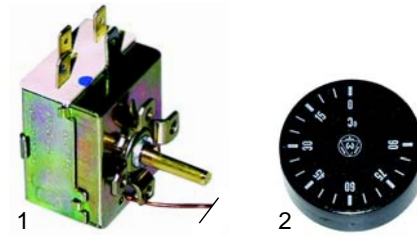

Item	Order	Description	Model	OEM
1	390006	thermostat	R701L, R502L,	907110
2	110100	knob	R902L	903982