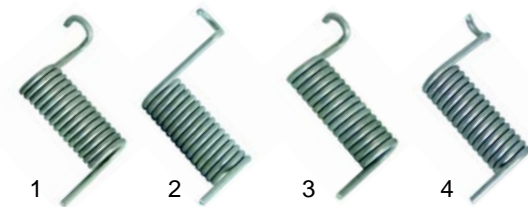

Item	Order	Description	Model	OEM
1	375294	safety thermostat		907101
2	300129	switch	universal	901727
3	110527	knob		903973

Item	Order	Description	Model	OEM
1	375002	thermostat	universal	907132
2	110528	knob		903970

Contact grills

Item	Order	Description	Model	OEM
1	416178	750W/230V (upper)	Größe 1,	905650
2	416179	1000W/230V (lower)	Größe 2	905671 905670

Item	Order	Description	Model	OEM
1	700172	spring (right)	Größe 1,	904080
2	700173	spring (left)	Größe 2	904081
3	700174	spring (right)	Größe 1,5	904100
4	700175	spring (left)		904101