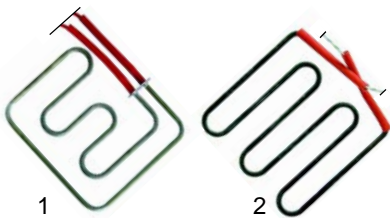

[RU] Термическая обработка

✉ gastroparts@gastroparts.com

☎ tel. +48 56 657 00 66

📘 fb.com/gastroparts.global

GASTROPARTS.COM

Toasters

Item	Order	Description	Model	OEM
1	416020	quartz tube, 390mm		907380
2	416034	1000W/230V	3A, 6A	905631
3	350032	timer, 15 min		907055
4	110527	knob		903940

Contact grills

Item	Order	Description	Model	OEM
1	416178	750W/230V (upper)	Größe 1,	905650
2	416179	1000W/230V (lower)	Größe 2	905671 905670

Item	Order	Description	Model	OEM
1	700172	spring (right)	Größe 1,	904080
2	700173	spring (left)	Größe 2	904081
3	700174	spring (right)	Größe 1,5	904100
4	700175	spring (left)		904101