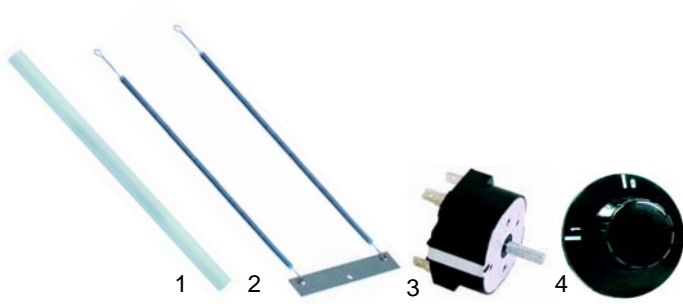

[RU] Термическая обработка

✉ gastroparts@gastroparts.com

☎ tel. +48 56 657 00 66

📘 fb.com/gastroparts.global

GASTROPARTS.COM

Toasters

Item	Order	Description	Model	OEM
1	416020	quartz tube, 390mm		907380
2	416034	1000W/230V	3A, 6A	905631
3	350032	timer, 15 min		907055
4	110527	knob		903940

Contact grills

Item	Order	Description	Model	OEM
1	416178	750W/230V (upper)	Größe 1,	905650
2	416179	1000W/230V (lower)	Größe 2	905671 905670

Item	Order	Description	Model	OEM
1	700172	spring (right)	Größe 1,	904080
2	700173	spring (left)	Größe 2	904081
3	700174	spring (right)	Größe 1,5	904100
4	700175	spring (left)		904101