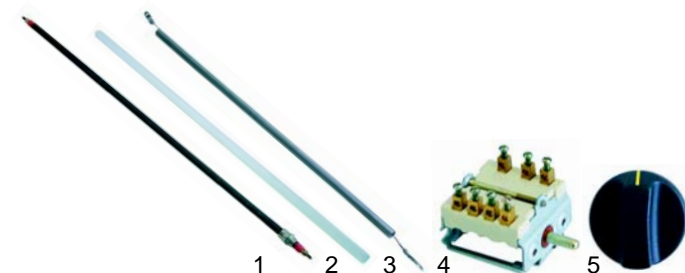

Rotisserie grills (electrical)

Item	Order	Description	Model	OEM
1	416702	1100W/230V		D02068
2	416751	quartz tube	RBE4, RBE8, RBE12	D04003
3	416750	1100W/230V		D01033
4	300094	selector switch		A01001
5	110651	knob		A14078