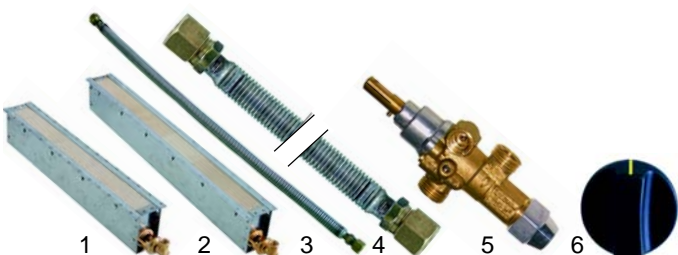

Salamander (gas)

Item	Order	Description	Model	OEM
1	105507	burner	SGM60	E01001
2	105506	burner	SGF80	E01002
3	250008	gas line (CNS)	SGM60	E02087
4	105512	gas line (CNS)		E02088
5	101397	gas tap	SGM60, SGF80	E02031
6	110652	knob		A14076