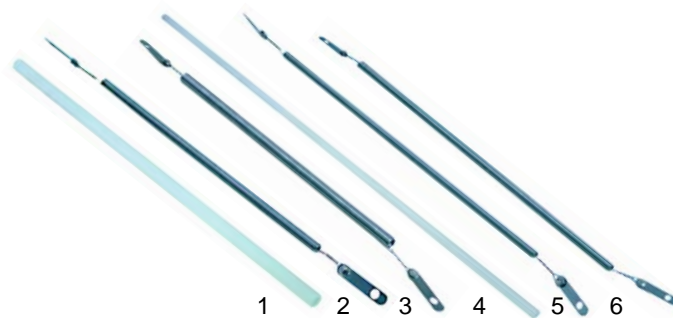

Pizza ovens

Item	Order	Description	Model	OEM
1	416707	quartz tube		D04012
2	416711	heating coil (upper)	PZ330	D01024
3	416706	heating coil (lower)		D01025
4	416736	quartz tube		D04013
5	416737	heating coil (upper)	PZ660	D01026
6	416738	heating coil (lower)		D01027