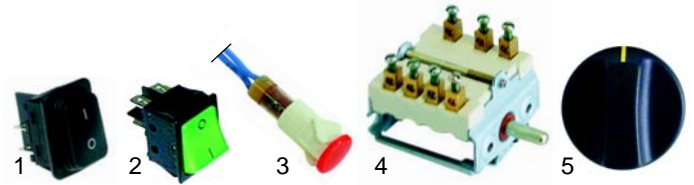

## Bains-marie

Item	Order	Description	Model	OEM
1	416777	500W/230V	BMS, BM3	D02029
2	416778	1500W/230V	BMSECO, BMGECO	D02073
3	416779	1750W/230V	BMD	D02101

Item	Order	Description	Model	OEM
1	301202	rocker switch	BMSECO, BMGECO	A07027
2	301003	rocker switch	BMD	A07032
3	359900	signal lamp	BMS, BM3, BMD	A08005
4	300094	selector switch	BMS, BM3	A01001
5	110653	knob		A14029