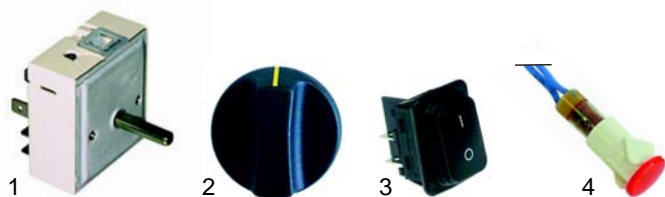

Item	Order	Description	Model	OEM
1	380015	energy regulator		A04006
2	110651	knob	RG5, RG7, RG9, RG11	A14078
3	301202	switch		A07027
4	359900	signal lamp		A08005