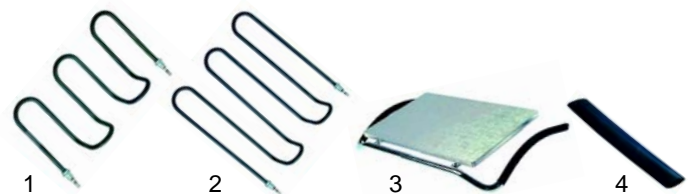

Heater

Item	Order	Description	Model	OEM
1	416717	650W/230V	DW106	D02004
2	416712	1300W/230V	DW110	D02003
3	416720	hot plate	DW10G,	F03003
4	693014	insulating covering	DW110	F07009