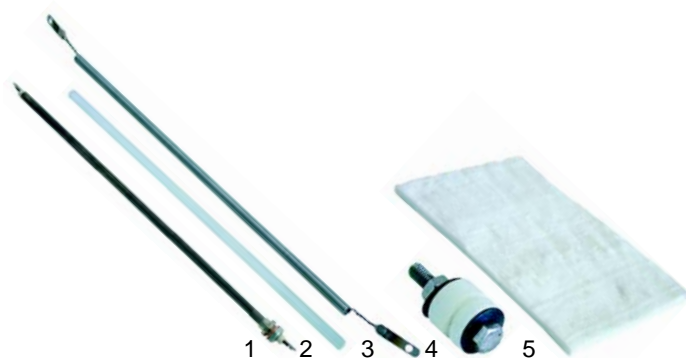

Salamander (electric)

Item	Order	Description	Model	OEM
1	416756	950W/230V		D02091
2	416715	quartz tube		D04007
3	416708	950W/230V	SEM60	D01032
4	416716	steatite bush		A09003
5	693041	insulating mat, 315 x 195mm		A02002