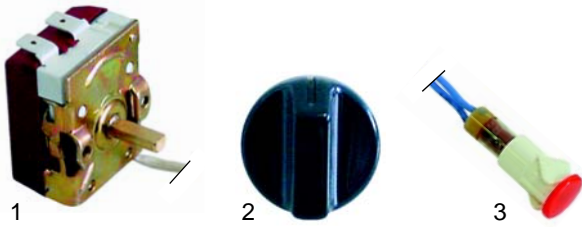

Item	Order	Description	Model	OEM
1	375177	thermostat		A06018
2	110650	knob	DW106, DW110	A14042
3	359900	signal lamp, 230V		A08005