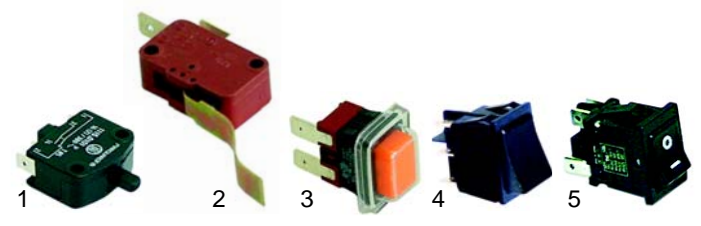

Item	Order	Description	Model	OEM
1	345062	micro switch	FC33	A07023
2	345699	micro switch	FC110, FC110G	A07017
3	301099	switch	FC110, F110G	A07015
4	301004	switch	FC33	A07022
5	301066	switch	TH1	A07005