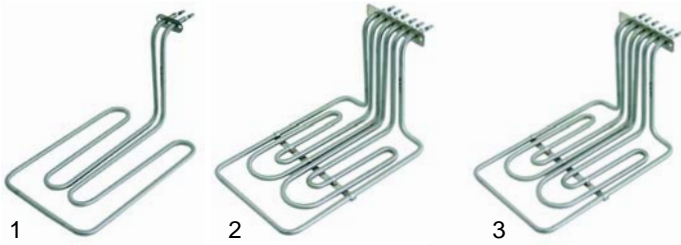

Item	Order	Description	Model	OEM
1	416746	3000W/230V	RF8S, RF8DS	D02023
2	416740	5000W/3 x 230V	RF5SP, RF8DSP, RF12SP	D02027
3	416739	3800W/3 x 230V	RF12S, RF12DS	D02025