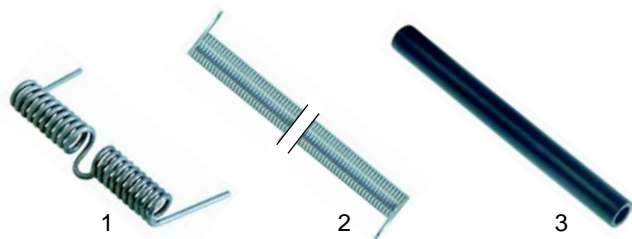

Item	Order	Description	Model	OEM
1	693019	spring	Majestic, Panini, Double Panini, Savoie	B07015
2	693042	protection spring	universal	C04005
3	693161	handle	Majestic	A15036