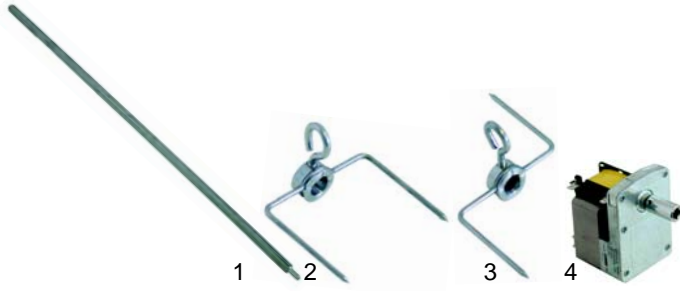

Item	Order	Description	Model	OEM
1	693010	skewer		F03019
2	693012	end clamp	RBE4, RGB4, RBE8, RGB8,	F03021
3	693011	ignition bracket	RBE12, RGB12	F03020
4	500601	motor		A03008