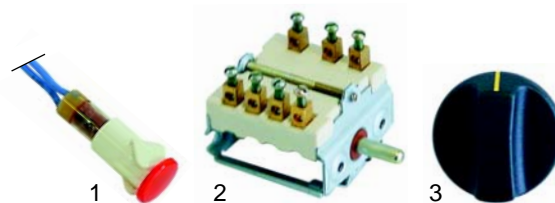

Item	Order	Description	Model	OEM
1	359900	signal lamp	SEM60, SEF80	A08005
2	300094	selector switch		A01001
3	110651	knob		A14078