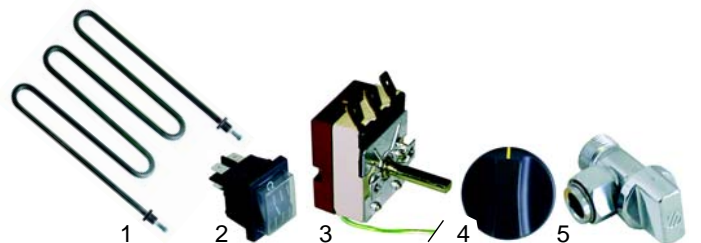

Pasta cookers

Item	Order	Description	Model	OEM
1	416728	2200W/230V		D02084
2	301200	switch		A07002
3	375505	thermostat	CP60	A06022, A06044
4	110653	knob		A14029
5	693040	drain tap		B10004