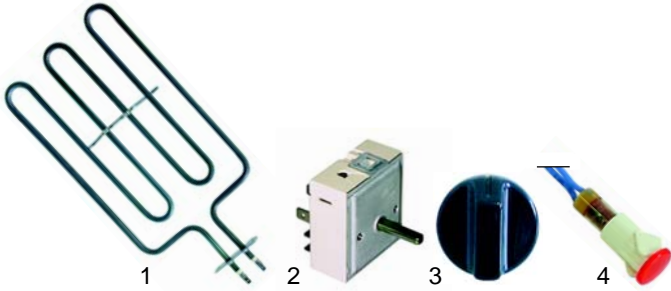

Lava rock grills (electrical)

Item	Order	Description	Model	OEM
1	416772	2500W/230V		D02011
2	380015	energy regulator	140, 140D	A04006
3	110650	knob		A14042
4	359900	signal lamp		A08005