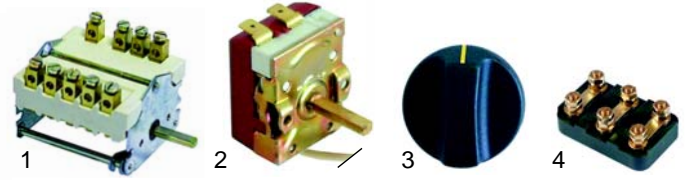

Item	Order	Description	Model	OEM
1	300104	selector switch		A01002
2	375506	thermostat	RF14S, RF14DS, RF25S, RF25DS,	A06026 A06007
3	110651	knob		A14078
4	550459	terminal board		A16004