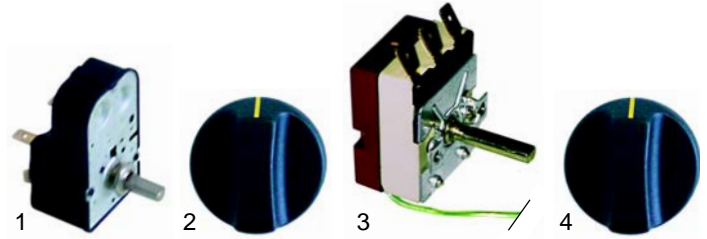

Item	Order	Description	Model	OEM
1	301202	switch		A07030
2	359043	signal lamp	RBE25	A08008
3	345320	selector switch		A01009
4	110651	knob		A14078

Item	Order	Description	Model	OEM
1	693010	skewer		F03019
2	693012	end clamp	RBE4, RGB4, RBE8, RGB8,	F03021
3	693011	ignition bracket	RBE12, RGB12	F03020
4	500601	motor		A03008