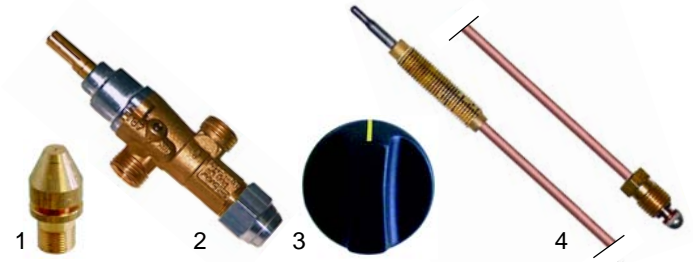

Item	Order	Description	Model	OEM
1	105510	jet		B04011
2	101491	gas tap	GRG40, GRG60, GRG80	E02030
3	110656	knob		A14075
4	102064	thermocouple, 1000mm		E02029