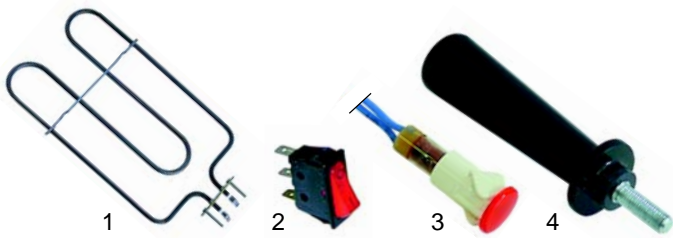

Item	Order	Description	Model	OEM
1	416727	650W/230V	PZ400	D02148
2	301010	switch		A07012
3	359900	signal lamp		A08005
4	693036	handle		A15033