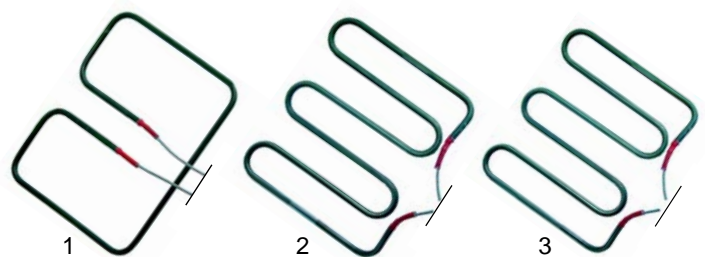

Folding grills/waffle iron

Item	Order	Description	Model	OEM
1	416722	750W/230V	GES_, GED_	D02140
2	416724	1200W/230 (lower)	Majestic	D02112
3	416723	800W/230V (upper)	Savoie	D02113