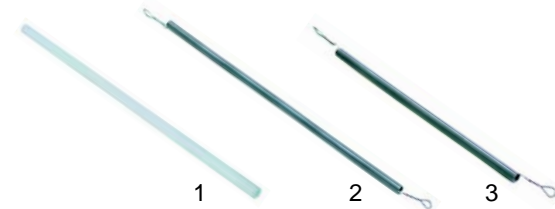

Conveyor belt toasters

Item	Order	Description	Model	OEM
1	416709	quartz tube		DO4015
2	416714	heating (upper)	CT540	DO1040
3	416710	heating (lower)		DO1041