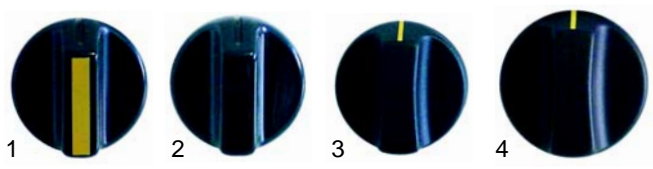

Item	Order	Description	Model	OEM
1	375505	thermostat	FC26/33/34/60/60G/110/110G, Classic Noir	A06006, A06042
2	375155	thermostat	THA	A06019
3	360097	timer	FC26/33/34, Classic Noir	A02015

Item	Order	Description	Model	OEM
1	360327	timer	FC60/60G, FC110/110G	A02014
2	350043	timer	TH1	A02010
3	300142	selector switch	FC60G	A01006
4	300143	selector switch	FC110G	A01014