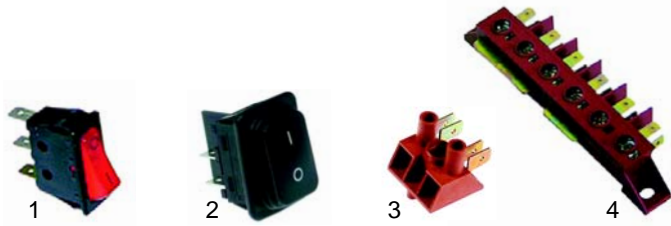

## Conveyor belt toasters

Item	Order	Description	Model	OEM
1	416709	quartz tube		DO4015
2	416714	heating (upper)	CT540	DO1040
3	416710	heating (lower)		DO1041

Item	Order	Description	Model	OEM
1	300094	switch		A01001
2	300144	potentiometer	CT540	A04005
3	110651	knob		A14078

## Folding grills/waffle iron

Item	Order	Description	Model	OEM
1	416722	750W/230V	GES_, GED_	D02140
2	416724	1200W/230 (lower)	Majestic	D02112
3	416723	800W/230V (upper)	Savoie	D02113

Item	Order	Description	Model	OEM
1	416701	1800W/230V (lower)	Panini,	D02115
2	416725	1200W/230V (upper)	Double Panini	D02114