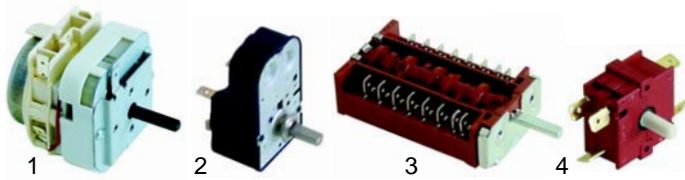

Item	Order	Description	Model	OEM
1	360327	timer	FC60/60G, FC110/110G	A02014
2	350043	timer	TH1	A02010
3	300142	selector switch	FC60G	A01006
4	300143	selector switch	FC110G	A01014