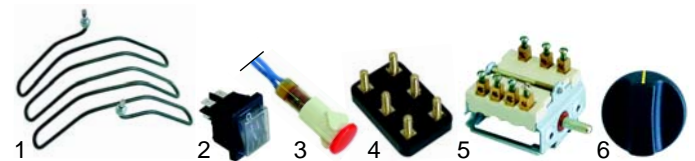

Gyros grills (electrical)

Item	Order	Description	Model	OEM
1	416704	2500W/230V		D02075
2	301200	switch		A07002
3	359900	signal lamp	GRE40, GRE60, GRE80	A08005
4	550413	terminal board		A16010
5	300094	switch		A01001
6	110651	knob		A14078