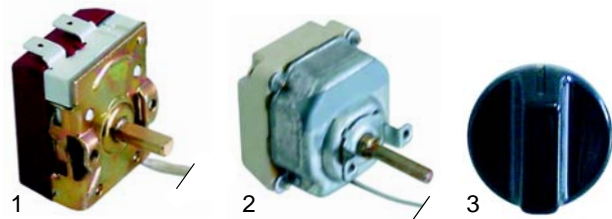

Item	Order	Description	Model	OEM
1	375177	thermostat, 1-pole	RF3/5/8/12	A06018
2	375417	thermostat, 3-pole	RF8SP, RF8DSP, RF12SP, RF12DSP	A06005
3	110650	knob	RF3/5/8/12	A14042