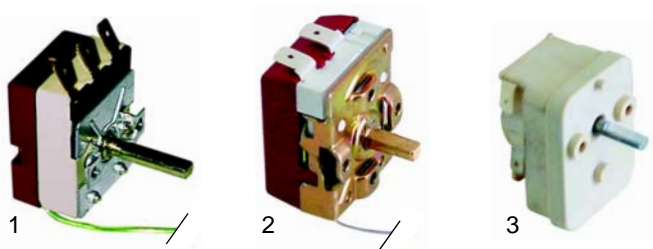

Item	Order	Description	Model	OEM
1	375505	thermostat	FC26/33/34/60/60G/110/110G, Classic Noir	A06006, A06042
2	375155	thermostat	THA	A06019
3	360097	timer	FC26/33/34, Classic Noir	A02015