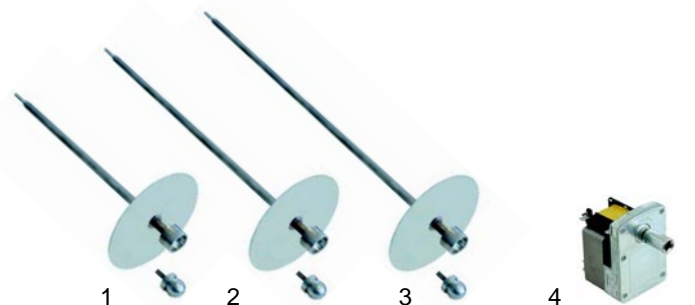

Gyros grills (mechanical)

Item	Order	Description	Model	OEM
1	693008	skewer	GR_40	F03028
2	693033	skewer	GR_60	F03029
3	693034	skewer	GR_80	F03030
4	500600	motor	GR_40, GR_60, GR_80	A03025