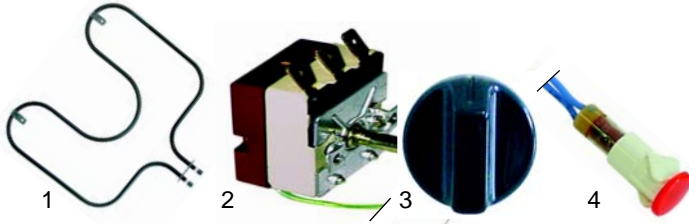

Hot cupboards

Item	Order	Description	Model	OEM
1	416719	600W/230V		D02014
2	375005	thermostat		A06041
3	110650	knob	Auberge relay	A14042
4	359900	signal lamp		A08005