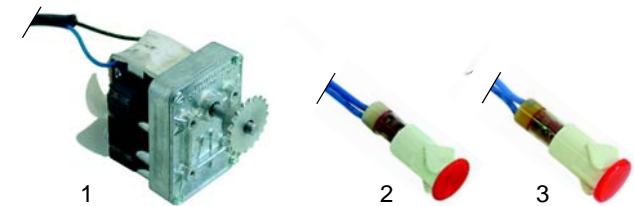

Item	Order	Description	Model	OEM
1	300094	switch	BAR100/200,	A01001
2	360164	timer	BAR106/206,	A02008
3	110650	knob	RST127/227,	A14042
4	359900	signal lamp	RST128/228	A08005

Item	Order	Description	Model	OEM
1	693035	handle	BAR100/200, RST127/128/227/228	F01025
2	693036	handle	BAR106/206	A15033

## Conveyor belt toasters

Item	Order	Description	Model	OEM
1	416709	quartz tube		DO4015
2	416714	heating (upper)	CT540	DO1040
3	416710	heating (lower)		DO1041

Item	Order	Description	Model	OEM
1	300094	switch		A01001
2	300144	potentiometer	CT540	A04005
3	110651	knob		A14078