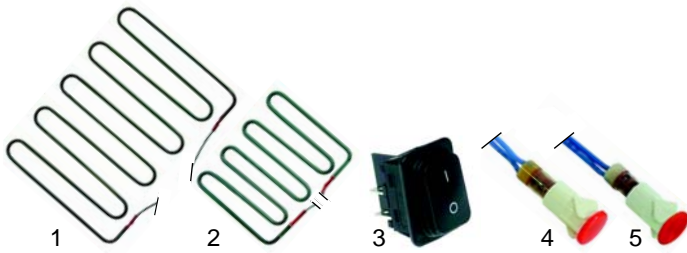

Fry tops (electric)

Item	Order	Description	Model	OEM
1	416748	2000W/230V	PSE400	D02102
2	416749	1750W/230V	PSE600	D02081
2	416700	3000W/230V	PSE600	D02141
3	301202	switch		A07030
4	359900	signal lamp, 230V	PSE400,	A8005
5	359288	signal lamp, 230V	PSE600	A8011