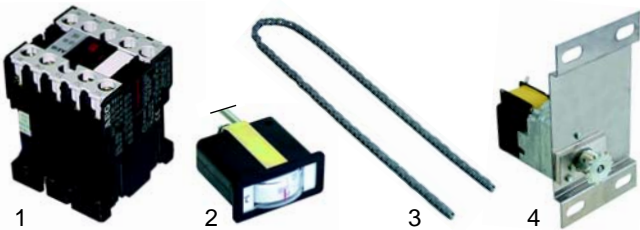

Item	Order	Description	Model	OEM
1	380238	contactor		A05002 A05006
2	541085	thermometer	RBE25	A18007
3	693030	drive chain		B07013
4	500602	motor		A03007