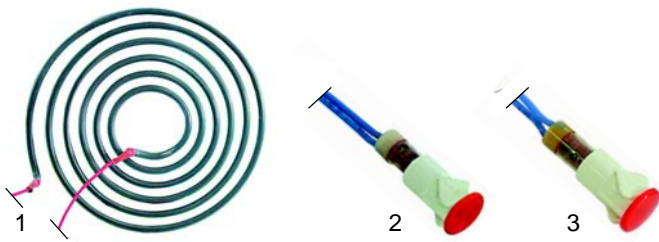

Steam cookers

Item	Order	Description	Model	OEM
1	416780	2000W/230V	CV23	D02012
2	359288	signal lamp, 230V		A08011
3	359900	signal lamp, 230V		A08005