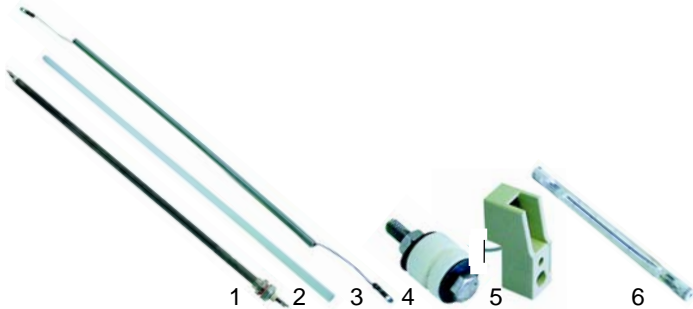

Item	Order	Description	Model	OEM
1	416705	heating element		D02074
2	416753	quartz tube		D04011
3	416752	heating coil	RBE25	D01030
4	416716	seatite		A09003
5	359735	bulb lamp holder		A18011
6	359647	halogen lamp		A18003