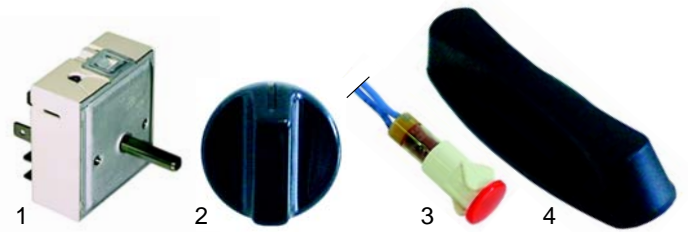

Item	Order	Description	Model	OEM
1	380015	energy regulator	CSOE, CS3E, CS4E, HD4	A04006
2	110650	knob		A14042
3	359900	signal lamp		A08005
4	110921	handle		A15001