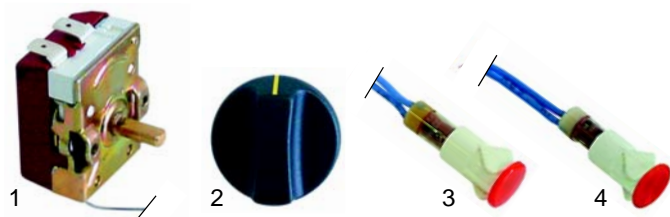

Item	Order	Description	Model	OEM
1	375134	thermostat, 40-280 C	GES_, GED_,	A06032
2	110651	knob	Majestic, Savoie,	A14078
3	359900	signal lamp, 230V	Panini, Double	A08005
4	359288	signal lamp, 230V	Panini	A08011