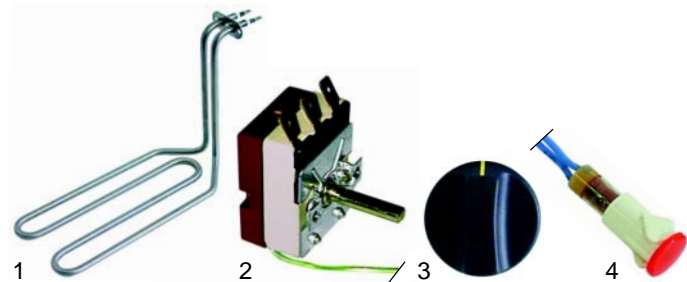

Egg cookers

Item	Order	Description	Model	OEM
1	416744	2000W/230V	C06	D02010
2	375400	thermostat		A06021
3	110653	knob		A14029
4	359900	signal lamp		A08005