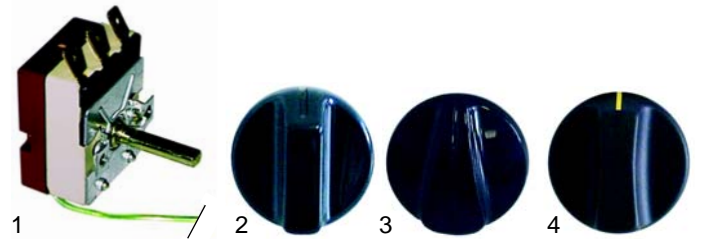

## Bains-marie

Item	Order	Description	Model	OEM
1	416777	500W/230V	BMS, BM3	D02029
2	416778	1500W/230V	BMSECO, BMGECO	D02073
3	416779	1750W/230V	BMD	D02101

Item	Order	Description	Model	OEM
1	301202	rocker switch	BMSECO, BMGECO	A07027
2	301003	rocker switch	BMD	A07032
3	359900	signal lamp	BMS, BM3, BMD	A08005
4	300094	selector switch	BMS, BM3	A01001
5	110653	knob		A14029