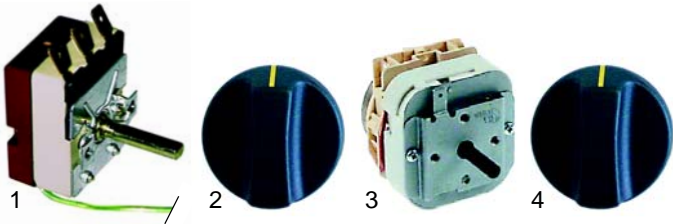

Item	Order	Description	Model	OEM
1	375505	thermostat	PZ400	A06042
2	110651	knob		A14078
3	360098	timer		A02016
4	110651	knob		A14078