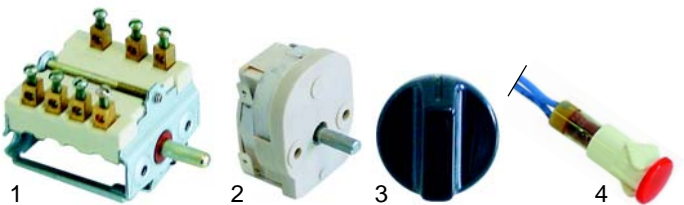

## Toasters

Item	Order	Description	Model	OEM
1	416760	quartz tube	BAR100/106/200/206	DO4005
2	416761	heating coil	BAR100/200	DO1003
3	416762	heating coil	BAR106/206	DO1043

Item	Order	Description	Model	OEM
1	416763	quartz tube	RST127,	DO4009
2	416764	heating coil	RST227	DO1035
3	416765	quartz tube	RST128,	DO4010
4	416766	heating coil	RST228	DO1036