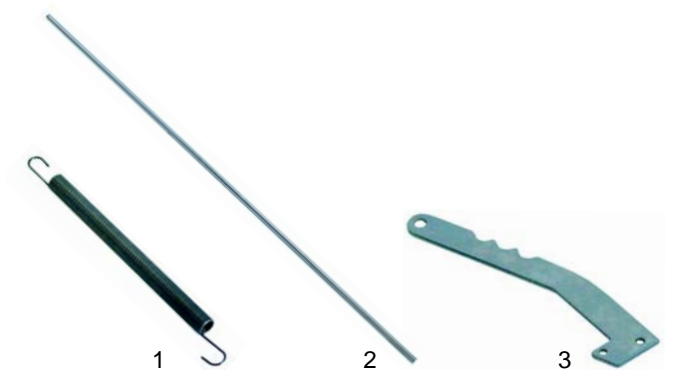

Item	Order	Description	Model	OEM
1	693024	spring	Classic Noir, FC26, FC33, FC34	B07002
2	693043	door rod	FC26, FC34	F02005
3	693023	hinge	Classic Noir, FC33	H04096