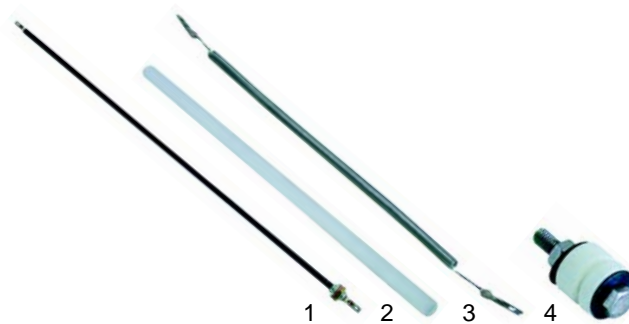

Item	Order	Description	Model	OEM
1	416759	730W/230V	SEF80	D02092
2	416757	quartz tube		D04006
3	416758	550W/230V		D01031
4	416716	steatite bush		A09003