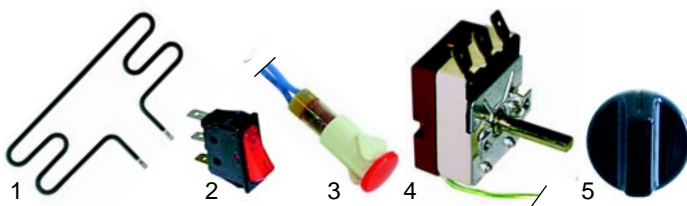

Hot display cabinets

Item	Order	Description	Model	OEM
1	416703	650W/230V	WD100, WD200, W DL100, WDL200	D02001
2	301010	switch		A07012
3	359900	signal lamp, 230V		A08005
4	375505	thermostat		A06041
5	110650	knob		A14042