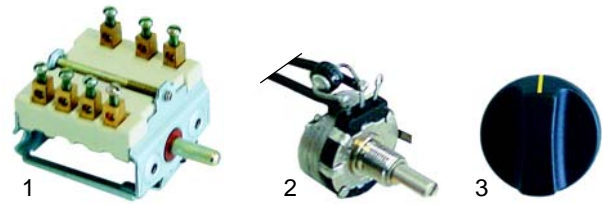

## Toasters

Item	Order	Description	Model	OEM
1	416760	quartz tube	BAR100/106/200/206	DO4005
2	416761	heating coil	BAR100/200	DO1003
3	416762	heating coil	BAR106/206	DO1043

Item	Order	Description	Model	OEM
1	416763	quartz tube	RST127,	DO4009
2	416764	heating coil	RST227	DO1035
3	416765	quartz tube	RST128,	DO4010
4	416766	heating coil	RST228	DO1036

Item	Order	Description	Model	OEM
1	300094	switch	BAR100/200,	A01001
2	360164	timer	BAR106/206,	A02008
3	110650	knob	RST127/227,	A14042
4	359900	signal lamp	RST128/228	A08005

Item	Order	Description	Model	OEM
1	693035	handle	BAR100/200, RST127/128/227/228	F01025
2	693036	handle	BAR106/206	A15033

## Conveyor belt toasters

Item	Order	Description	Model	OEM
1	416709	quartz tube		DO4015
2	416714	heating (upper)	CT540	DO1040
3	416710	heating (lower)		DO1041

Item	Order	Description	Model	OEM
1	300094	switch		A01001
2	300144	potentiometer	CT540	A04005
3	110651	knob		A14078