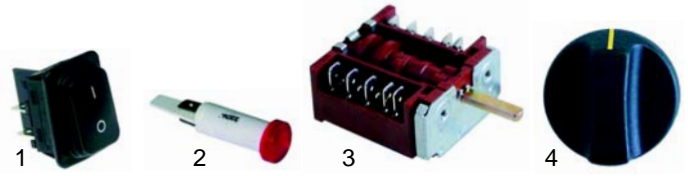

Item	Order	Description	Model	OEM
1	301202	switch		A07030
2	359043	signal lamp	RBE25	A08008
3	345320	selector switch		A01009
4	110651	knob		A14078