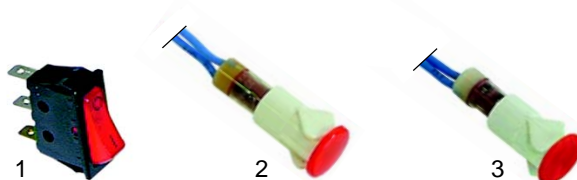

Item	Order	Description	Model	OEM
1	301010	switch		A07012
2	359900	signal lamp, 230V	PZ330, PE660	A08005
3	359288	signal lamp, 230V		A08011