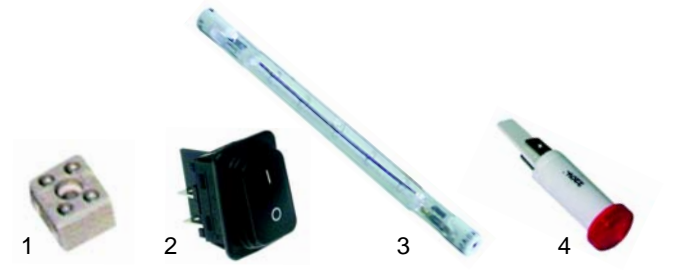

Item	Order	Description	Model	OEM
1	550112	connector block	RE2	A16003
2	301202	switch		A07030
3	359647	halogen lamp		A18003
4	359043	signal lamp		A08008

**GASTROPARTS.COM**

© 2020 Gastroparts Sp. J. All rights reserved.