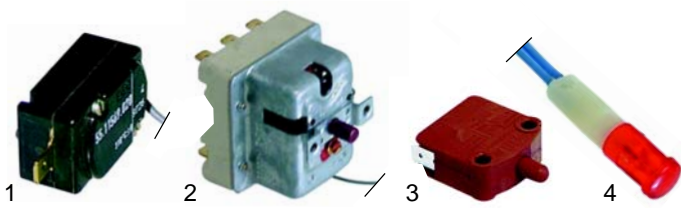

Item	Order	Description	Model	OEM
1	375109	safety thermostat, 1-pole	RF3/5/8/12, RF14/25	A06004
2	375418	safety thermostat, 3-pole	RF8SP, RF8DSP, RF12SP, RF12DSP	A06012
3	345060	micro switch	RF_	A07011
4	359287	signal lamp		A08001