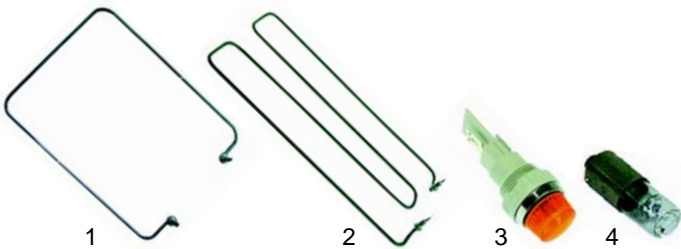

Bains-marie

Item	Order	Description	Model	OEM
1	415675	2000W/230V	2704 (old)	8900341
2	415375	3000W/230V	2707 (old)	8900342
3	359854	signal lamp	universal	8900425
4	359606	glow lamp		-

Fryers (electric)

Item	Order	Description	Model	OEM
1	415365	3300W/230V (outer)	old devices	-
2	415366	3300W/230V (inner)		-