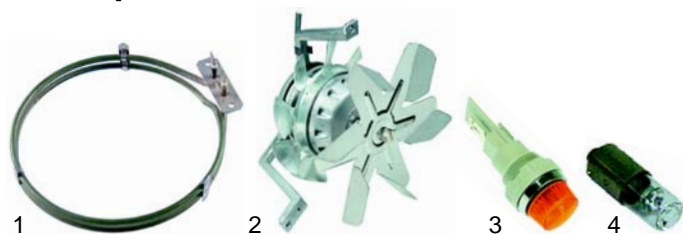

Hot cupboards

Item	Order	Description	Model	OEM
1	418240	1300W/230V		8900327
2	601151	motor/complete		8900360
3	359854	signal lamp		8900426
5	359606	glow lamp		-