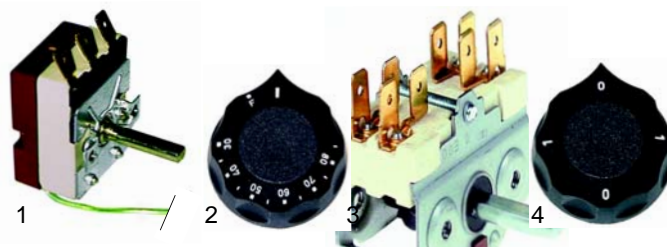

Item	Order	Description	Model	OEM
1	375005	thermostat		8900203
2	110109	knob		-
3	300074	switch		8900301
4	110113	knob		-