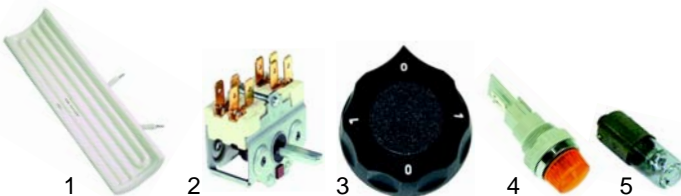

Chip scuttle tops

Item	Order	Description	Model	OEM
1	415103	650W/230V		8900319
2	300074	switch		8900301
3	110113	knob	3204	-
4	359854	signal lamp		8900425
5	359606	glow lamp		-