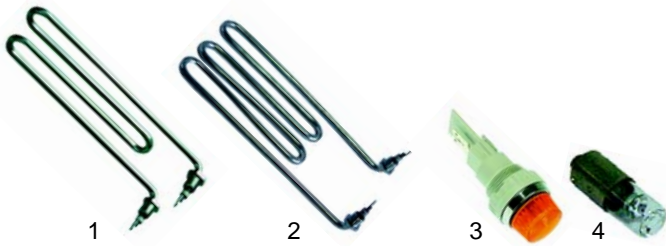

Bains-marie

Item	Order	Description	Model	OEM
1	415675	2000W/230V	2704 (old)	8900341
2	415375	3000W/230V	2707 (old)	8900342
3	359854	signal lamp	universal	8900425
4	359606	glow lamp		-