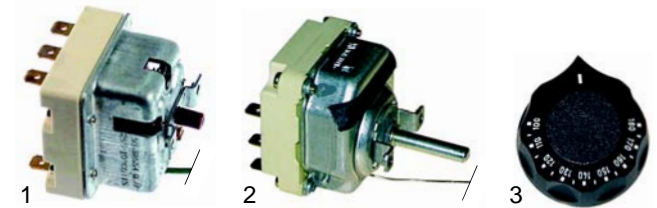

Item	Order	Description	Model	OEM
1	375694	safety thermostat	1004,	8900253
2	375512	thermostat	1005,	8900210
3	110115	knob	1006	-