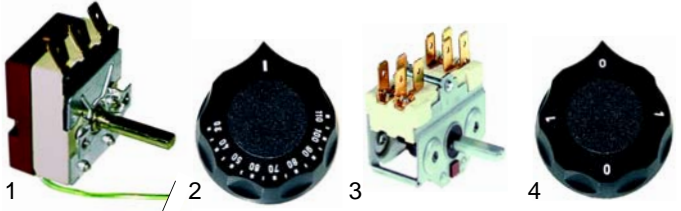

Bains-marie

Item	Order	Description	Model	OEM
1	415675	2000W/230V	2704 (old)	8900341
2	415375	3000W/230V	2707 (old)	8900342
3	359854	signal lamp	universal	8900425
4	359606	glow lamp		-

Fryers (electric)

Item	Order	Description	Model	OEM
1	415365	3300W/230V (outer)	old devices	-
2	415366	3300W/230V (inner)		-

Item	Order	Description	Model	OEM
1	415669	2000W/230V	2704 (new)	8900324
2	415672	3000W/230V	2707 (new)	8900325
3	359854	signal lamp	universal	8900425
4	359606	glow lamp		-

Item	Order	Description	Model	OEM
1	415792	6000W/400V	1004, 1006	8900350
2	418237	9900W/400V	1005	8900351