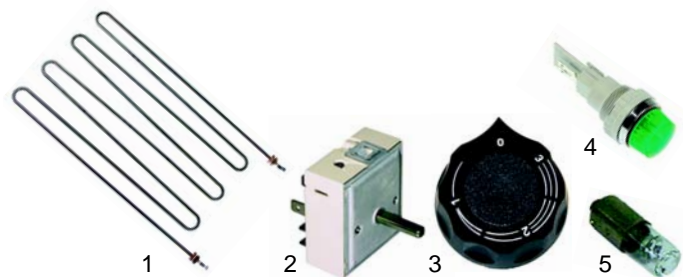

Salamander (electric)

Item	Order	Description	Model	OEM
1	418236	2600W/230V		3900328
2	380015	energy regulator		8900215
3	110117	knob	6397	
4	359855	signal lamp/green		8900425
5	359606	glow lamp		8900425