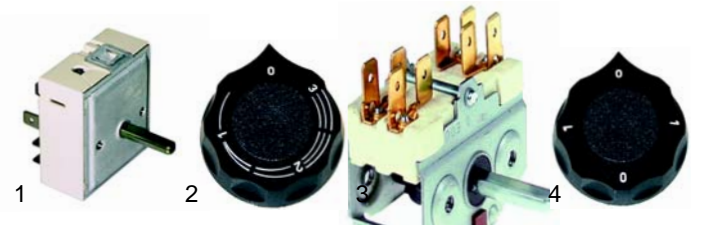

Item	Order	Description	Model	OEM
1	380015	energy regulator	2404, 2414	8900215
2	110117	knob		-
3	300074	switch		8900301
4	110113	knob