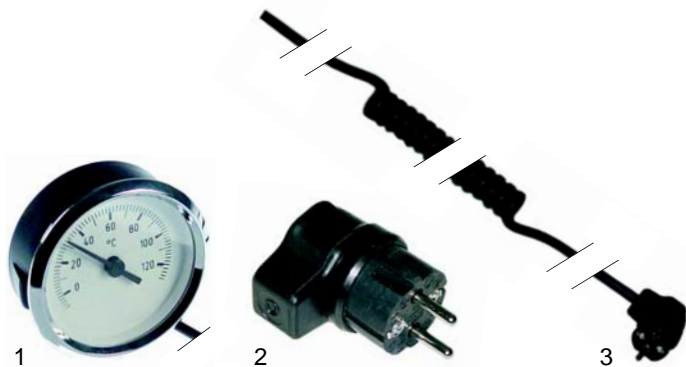

Item	Order	Description	Model	OEM
1	541409	thermometer, 0 - 120	BKW_ (until 1997)	33070104
2	550201	plug/elbow	BKW_	33553108
3	550100	spiral cable		33100309