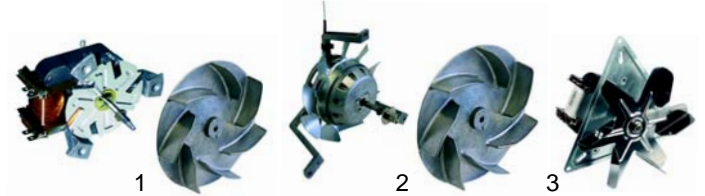

Item	Order	Description	Model	OEM
1	601010	fan/complete		33200406
2	601013	fan/complete	BKW_ (until 1997)	33202209
3	601249	fan/complete		33202222