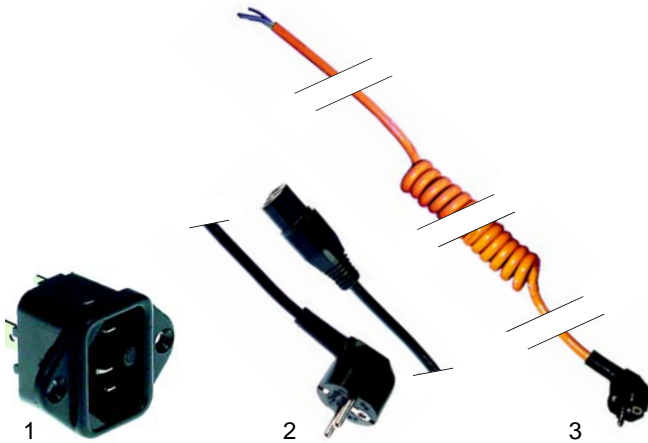

Item	Order	Description	Model	OEM
1	550872	install plug		33553010
2	550553	cable/complete, 2,0m (hot devices)	105_, 101_, 1000	33102901
2	550554	cable/complete, 2,5m (cold devices)		33102910
3	550101	spiral cable (air circulation)	1000U, 1600U, 2000U, 3000U	55050106
3	550555	spiral cable (static)		55050105