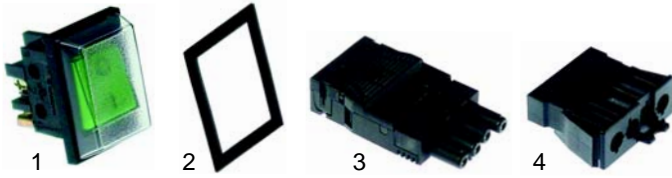

Item	Order	Description	Model	OEM
1	346424	switch	universal	33350217
2	346425	gasket		37280601
3	550870	bush piece	ERRU_	33553550
4	550869	plug part		33553553