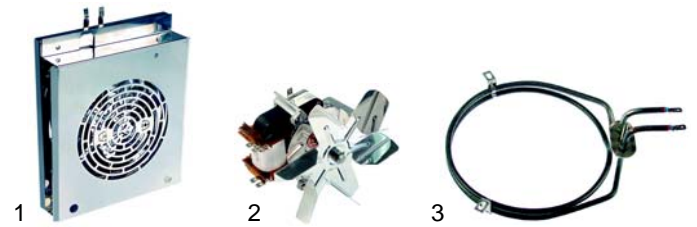

Item	Order	Description	Model	OEM
1	601263	unit complete	ERRU_	59050609
2	601264	fan		33202227
3	418281	1600W/240V		38010163