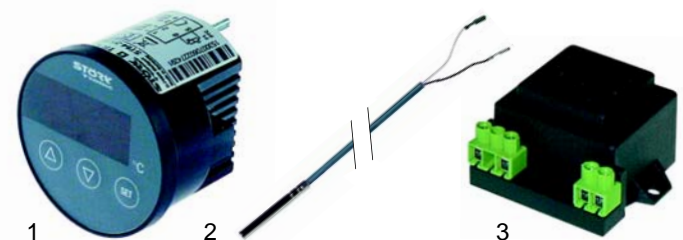

Item	Order	Description	Model	OEM
1	379305	elctronic controller		33060214
2	379472	sensor	BKW_	33064504
3	379054	transformer, 230V/12V		33170101