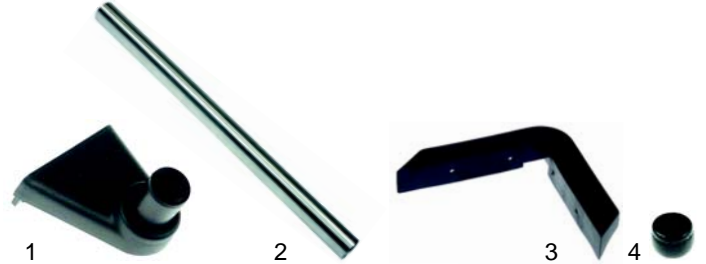

Item	Order	Description	Model	OEM
1	550872	install plug		33553010
2	550553	cable/complete, 2,0m (hot devices)	105_, 101_, 1000	33102901
2	550554	cable/complete, 2,5m (cold devices)		33102910
3	550101	spiral cable (air circulation)	1000U, 1600U, 2000U, 3000U	55050106
3	550555	spiral cable (static)		55050105