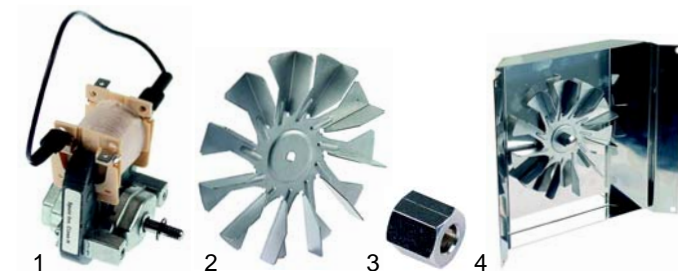

Item	Order	Description	Model	OEM
1	601258	motor		33200403
2	601259	fan wheel	RRU_	33200404
3	601260	nut		33200405
4	601266	unit/complete		59050501