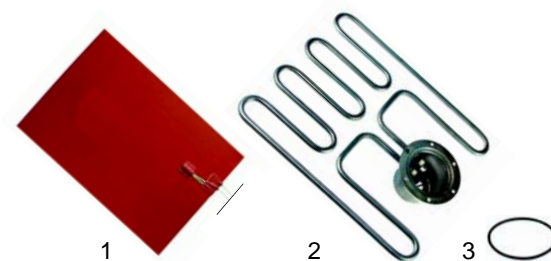

Item	Order	Description	Model	OEM
1	415210	500W/230V	1052	33010602
2	418297	175W/240V	1000	33010101
2	418298	416W/240V	1600, 2000	33010106
2	418299	600W/240V	3000	33010144
3	532511	gasket	universal	37282401