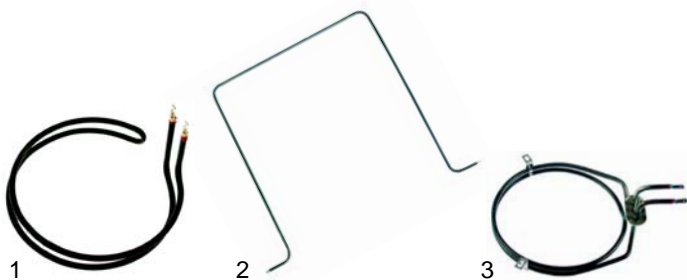

Stacking devices
Platform dispenser (A)
Meal tray stacker (B)
Fork lift (C)
Exchange changer square (D)
Ultrastapler (E)

Item	Order	Description	Model	OEM
1	418256	1700W/240V	B	33010115
1	415246	2400W/240V	A, D	33010118
2	415247	800W/240V	D	33010110
3	418281	1600W/240V	E, A	33010163