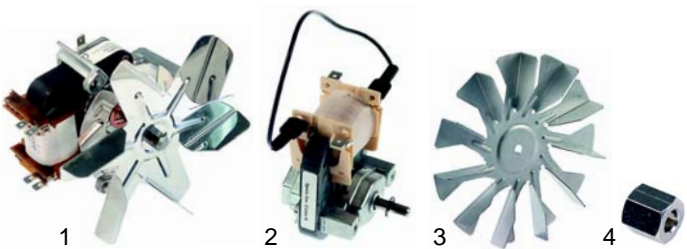

Item	Order	Description	Model	OEM
1	601264	motor/complete	E	33202227
2	601258	motor		33200403
3	601259	fan wheel	D	33200404
4	601260	nut		33200405