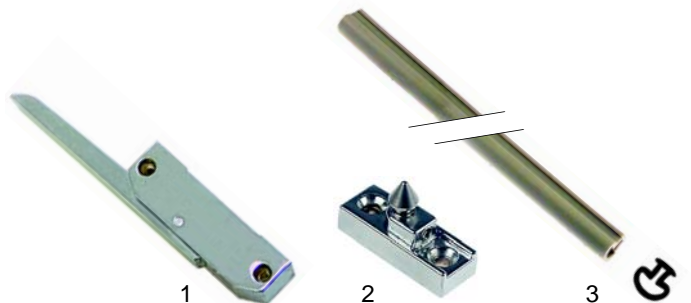

Item	Order	Description	Model	OEM
1	690012	door handle	BKW_	32105018
2	690014	door catch	(until 1997)	32105023
3	900518	gasket/silicone	BKW_	37281101