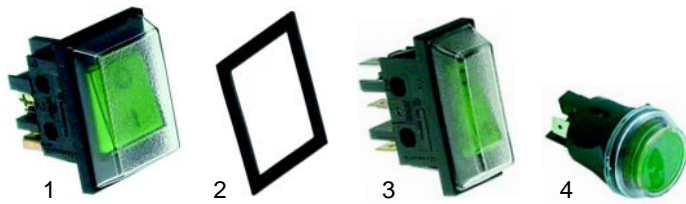

Item	Order	Description	Model	OEM
1	346424	switch	BM312, BM313,	33350217
2	346425	gasket	BM115	37280601
3	346423	switch		33350206
4	345011	switch	BM115	33351502