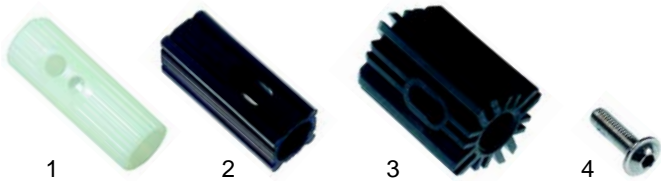

Item	Order	Description	Model	OEM
1	700318	lamp holder, Ø25mm		37131102
2	700230	lamp holder, 25 x 25mm	ab 1997	37131008
3	710067	adapter for 40x40mm	(Steinco)	37131007
4	560298	screw		38240106