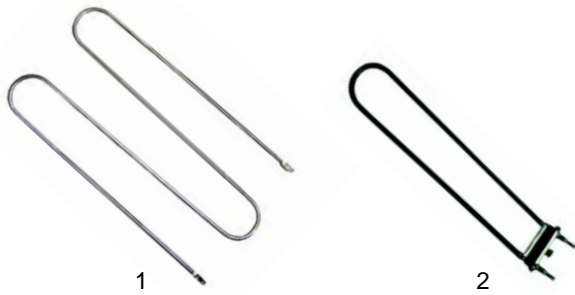

R Bains-marie (electric)

Suitable for Rieber

Item	Order	Description	Model	OEM
1	415545	833W/240V	BM_	33010111
2	415549	1750W/240V	BM115 (Saluta)	33010116