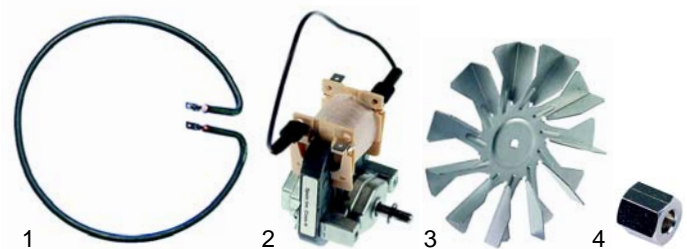

Item	Order	Description	Model	OEM
1	415243	415W/240V	1000U,	33010105
2	601258	motor	1000DU,	33200403
3	601259	fan	1600U,	33200404
4	601260	nut	2000U,	33200405
			300U