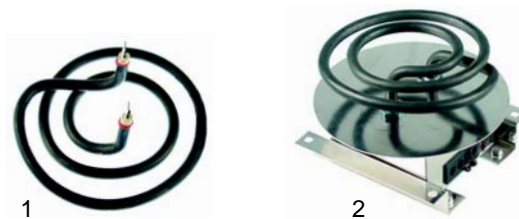

Item	Order	Description	Model	OEM
1	418272	550W/240V	RRH_, ERRU_	33010121
2	418282	unit/complete	ERRU_	59050608