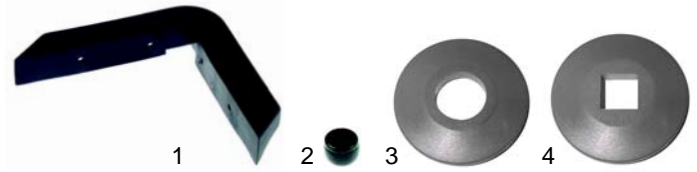

Tea trolleys/shelf trolleys

Item	Order	Description	Model	OEM
1	690890	bumper angle		37130701
2	690891	stuff	universal	37130801
3	700154	removing wheel, Ø25mm		37131004
4	700157	removing wheel, 25 x 25 mm		37130901