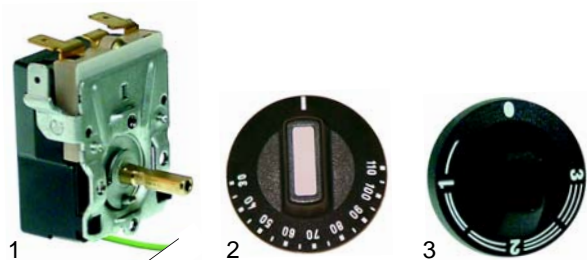

Item	Order	Description	Model	OEM
1	375702	thermostat		33060401
2	110241	knob (until 1995)	ZUB_, STW_	33353019
3	111865	knob (from 1995))		33353026