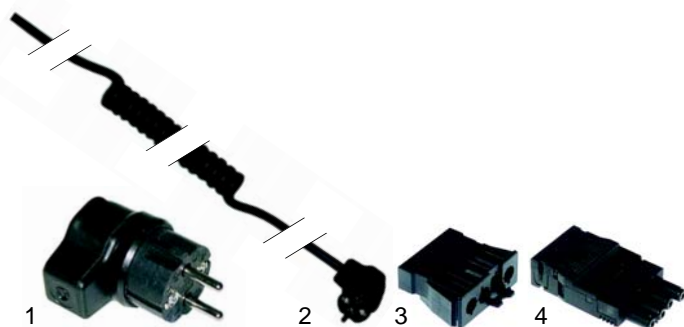

Item	Order	Description	Model	OEM
1	550201	right-angle plug	universal	33553108
2	550100	spiral cable/complete		33100309
3	550869	plug part	A (install)	33553553
4	550870	bush piece		33553550

Item	Order	Description	Model	OEM
1	700519	tension spring/black	A, B, C, D	32680101
2	700520	tension spring/green	A, B, C, D	32680201
3	700521	tension spring/red	A, B, C, D	32681501
4	700522	tension spring/steel	A, A (install)	32681801
5	690914	tension spring/14310	A, C, E	32681801