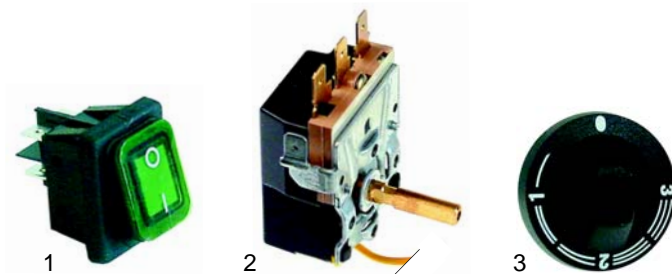

Item	Order	Description	Model	OEM
1	345645	switch		33350211
2	375736	thermostat	E	33061903
3	111865	knob		33353026