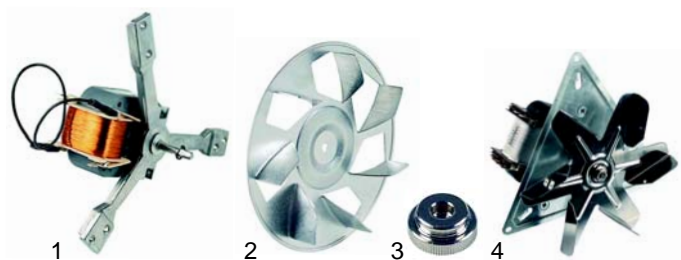

Item	Order	Description	Model	OEM
1	601265	motor		33202215
2	601261	fan wheel	A, B, D	33202216
3	601262	nut		33202217
4	601249	motor/complete	A	33202222