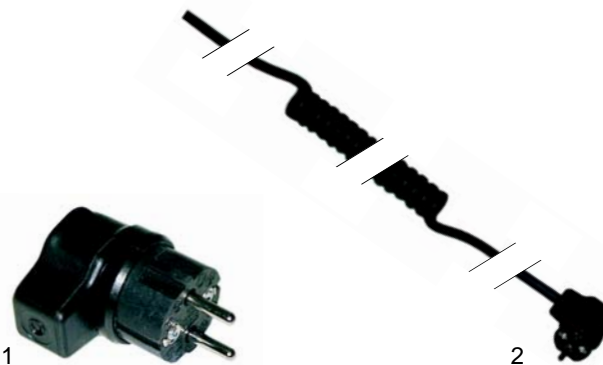

Item	Order	Description	Model	OEM
1	550201	rubber plug/elbow	universal	33553108
2	550100	spiral cable/complete		33100309