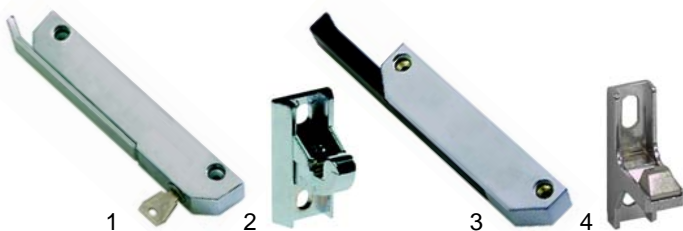

Item	Order	Description	Model	OEM
1	690016	door handle (lockable)	BKW_ (until 1997)	32105001
2	700082	door catch		32105002
3	690124	door handle	BKW_ (from 1997)	32105012
4	700078	door catch		32105017