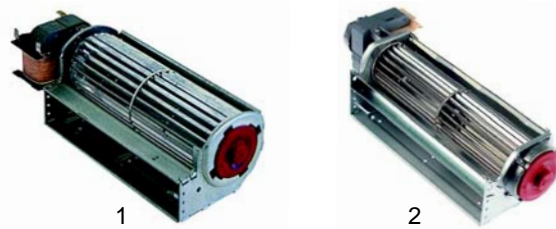

Item	Order	Description	Model	OEM
1	601003	cross air flow, 60mm	BKW_ (until 1997)	33202202
2	601248	cross air flow, 45mm		33202210