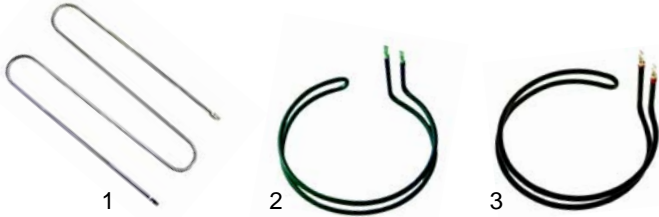

Dinner trolleys

Item	Order	Description	Model	OEM
1	415545	833W/240V		33010111
2	415246	2400W/240V	BKW_ (until 1997)	33010118
3	418256	1700W/240V (from 1995)		33010115