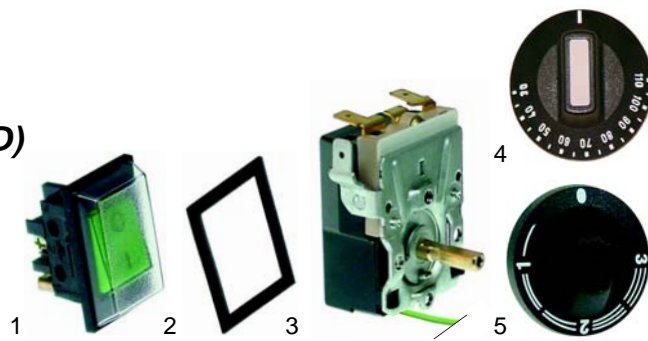

Item	Order	Description	Model	OEM
1	346424	switch		33350217
2	346425	gasket		37280601
3	375702	thermostat	universal	33060401
4	110241	knob (until 1998)		33353019
5	111865	knob (from 1998)		33353026