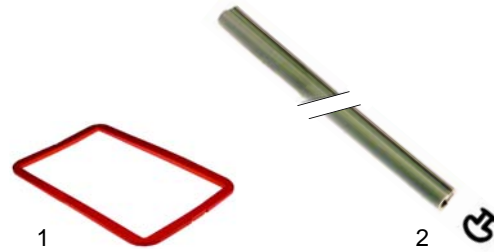

Item	Order	Description	Model	OEM
1	900519	gasket		37281401
2	900521	door seal, 2200mm		55150101
2	900522	door seal, 2500mm	1600, 2000, 3000	55150102
2	900518	door seal, 3450mm		55150103
2	900520	door seal (per meter)		37281101