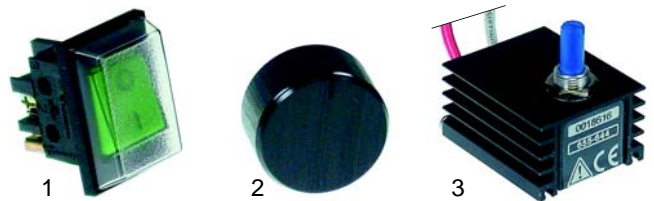

Item	Order	Description	Model	OEM
1	346424	switch		33350217
2	111900	knob	LWB (from 1996)	33353025
3	401406	controller		33353107