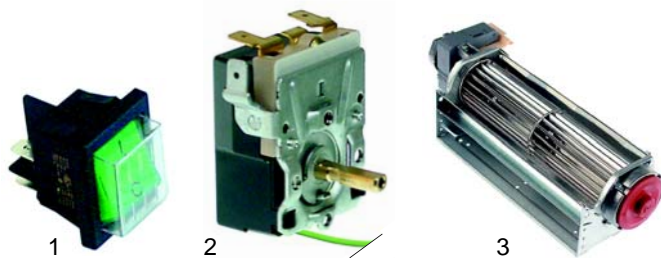

Hot cupboards

Item	Order	Description	Model	OEM
1	345419	switch		33350207
2	375702	thermostat		33060401
3	601248	fan with transverse flow		33202210