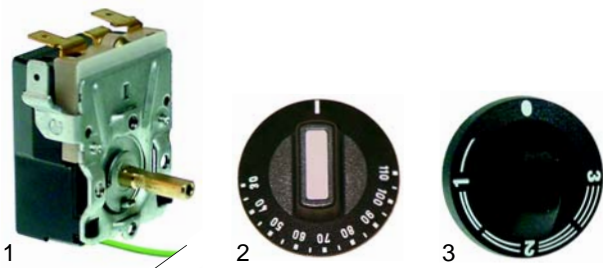

Item	Order	Description	Model	OEM
1	375702	thermostat		33060401
2	110241	knob (until 1995)	universal	33353019
3	111865	knob (from 1995)		33353026