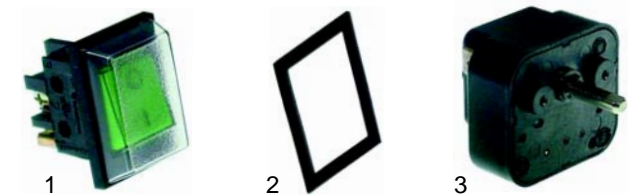

Item	Order	Description	Model	OEM
1	346424	switch		33350217
2	346425	gasket	BKW_	37280601
3	350088	timer clock	BKW_ (until 1997)	33351701