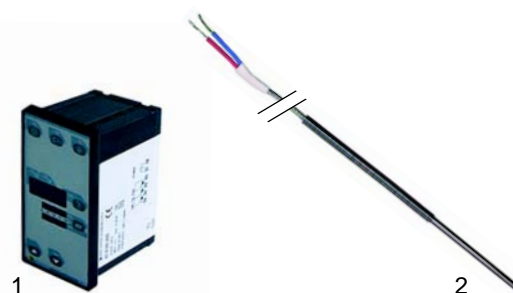

Item	Order	Description	Model	OEM
1	379027	electronic controller		5310150
2	379051	sensor TC/J		5310200