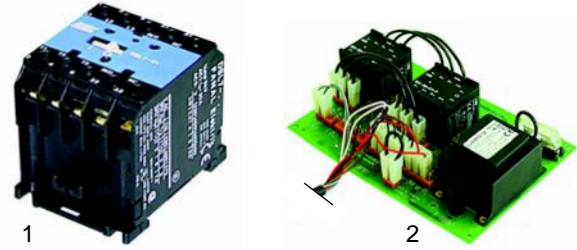

Item	Order	Description	Model	OEM
1	380213	contactor	PFD	5403500
2	400731	power print	PFD (new)	53100900