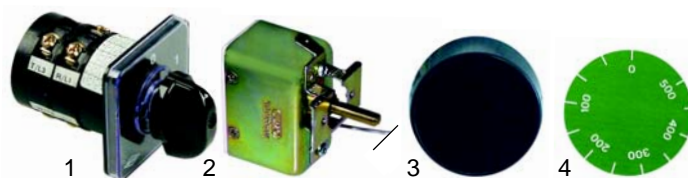

Item	Order	Description	Model	OEM
1	345675	switch		5320060
2	375100	thermostat, 1-pole	series FGM (until 2001), 1-2/	5320470
3	110642	knob	60, 1-260/90, 1-2/	4102950
4	110890	symbol	90	5820220