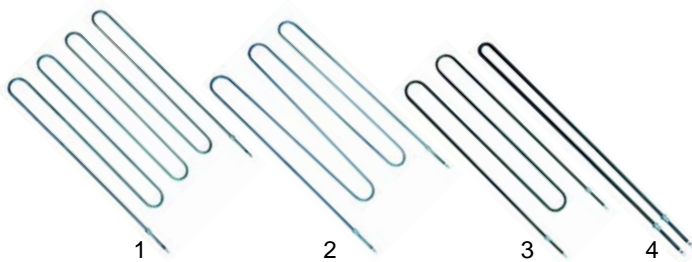

Item	Order	Description	Model	OEM
1	416452	2500W/400V (upper)	FG1-2/60, FGM-2/60,	5591550
1	416453	2000W/400V (lower)	FGS-2/60, FGMS-2/60	5591600
2	416454	1900W/400V (upper)	FG1-2/6090, FGM1-2/	5591650
2	416455	1500W/400V (lower)	609, FGS1-2/609,	5591700
			FGMS1-2/609 (until2001)	
3	416565	1270W/400V (upper)	FG1-2/6090, FGM1-2/	5591400
3	416566	1000W/400V (lower)	609, FGS1-2/609,	5591450
			FGMS1-2/609 (until2002)	
4	416570	front heating element, 450W/400V	FGS1-2/60, FGS1-2/6090,	5591320
			FGMS1-2/6,	
			FGM1-2/6090