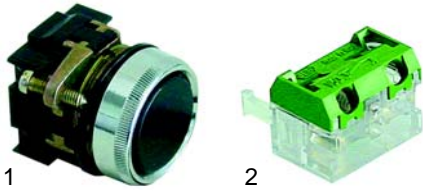

Item	Order	Description	Model	OEM
1	345638	push button, Ø30 mm	PFD33, PFD45, PFD50	5320650
2	345640	contactor block, NO