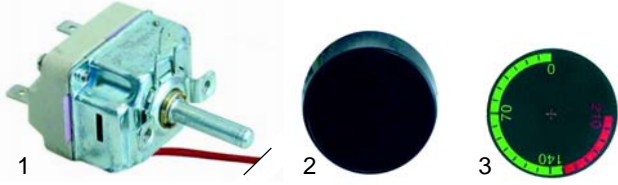

Item	Order	Description	Model	OEM
1	375273	thermostat		5320400
2	110642	knob		4102950
3	110892	symbol		5820290