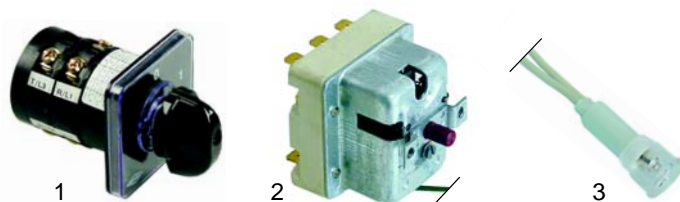

# Small appliances and single devices

Item	Order	Description	Model	OEM
1	416450	2000W/400V	Baby50	5591300
2	416451	2500W/400V	FG2/50, FGM2/50	5591280

Item	Order	Description	Model	OEM
1	416452	2500W/400V (upper)	FG1-2/60, FGM-2/60,	5591550
1	416453	2000W/400V (lower)	FGS-2/60, FGMS-2/60	5591600
2	416454	1900W/400V (upper)	FG1-2/6090, FGM1-2/	5591650
2	416455	1500W/400V (lower)	609, FGS1-2/609,	5591700
			FGMS1-2/609 (until2001)	
3	416565	1270W/400V (upper)	FG1-2/6090, FGM1-2/	5591400
3	416566	1000W/400V (lower)	609, FGS1-2/609,	5591450
			FGMS1-2/609 (until2002)	
4	416570	front heating element, 450W/400V	FGS1-2/60, FGS1-2/6090,	5591320
			FGMS1-2/6,	
			FGM1-2/6090	

Item	Order	Description	Model	OEM
1	345675	switch, 3-pole	Baby,	5320060
2	375257	safety thermostat	FGM2/50 (until2001)	5320450
3	359263	signal lamp		5371120

Item	Order	Description	Model	OEM
1	300021	switch		5320310
2	110253	knob	FGM2/50	5873160
3	375257	safety thermostat, 560 C	(from 2002)	5320460
4	359263	signal lamp		5371120