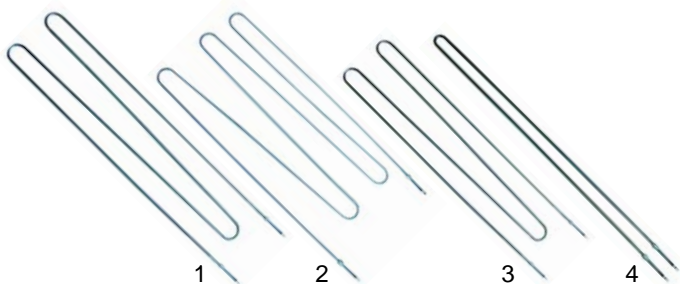

Item	Order	Description	Model	OEM
1	416567	1340W/400V (upper/lower)	FG1-2/9060, FGM1-2/9060, FGS1-2/9060, FGMS1-2/9060	5591870
2	416456	2500W/400V (upper)	FG1-2/90, FGM1-2/90,	5591750
2	416457	2000W/400V (lower)	FGS1-2/90, FGMS1-2/90 (until 2001)	5591800
3	416568	2000W/400V (upper)	FG1-2/90, FGM1-2/90,	5591850
3	416569	1670W/400V (lower)	FGS1-2/90, FGMS1-2/90 (until 2002)	5591900
4	416571	front heating element, 700W/230V	FGS1-2/90, FGS1-2/9060, FGMS1-2/90, FGMS1-2/9060	5591350