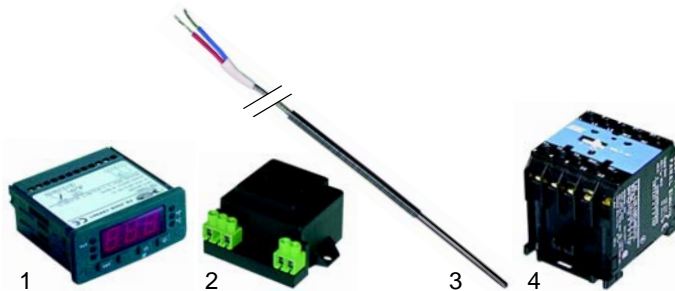

Item	Order	Description	Model	OEM
1	379590	electronic controller TC/J		5310060
2	379054	transformer, 230 V/12 V	FG2/50	5410200
3	379051	sensor TC/J		5310200
4	380213	contactor		5403500