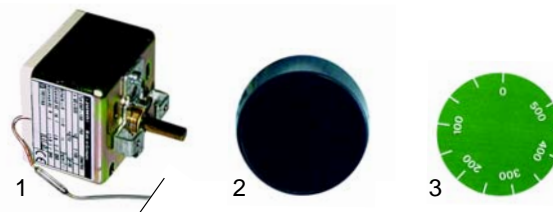

Item	Order	Description	Model	OEM
1	375103	thermostat, 3-pole		5320390
2	110642	knob	Baby 50, FGM2/ 50	4102950
3	110890	symbol		5820220