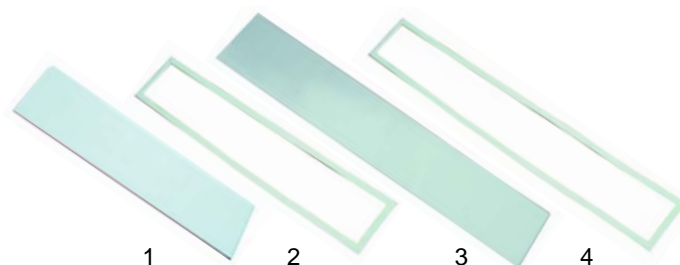

2

3

4

Item	Order	Description	Model	OEM
1	359022	lamp holder	series FG, FGM (from 2002)	5371190
2	359728	halogen lamp		5371290
3	359724	lens nipple		5371180
4	359729	gasket		

1

2

3

4