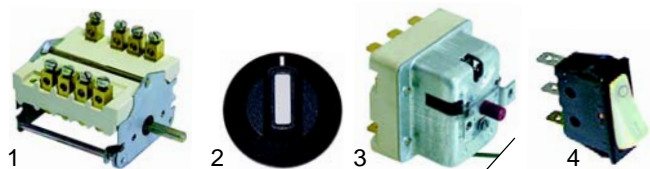

Item	Order	Description	Model	OEM
1	300102	switch, 32A	series FGM	5320320
2	110253	knob	(from 2002),	5873160
3	375257	safety thermostat	1-2/60, 1-2/6090,	5320460
4	359263	signal lamp, 400 V	1-2/9060, 1-2/90	5371120