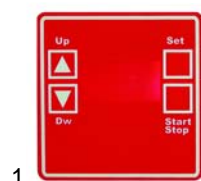

Item	Order	Description	Model	OEM
1	400735	fascia		5800380
2	400734	elctronic controller	FVD_	5310190
3	380430	relay plate		5310070