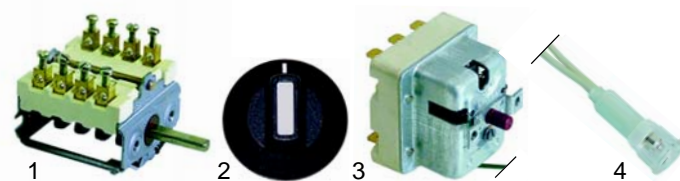

# Small appliances and single devices

Item	Order	Description	Model	OEM
1	416450	2000W/400V	Baby50	5591300
2	416451	2500W/400V	FG2/50, FGM2/50	5591280

Item	Order	Description	Model	OEM
1	416452	2500W/400V (upper)	FG1-2/60, FGM-2/60,	5591550
1	416453	2000W/400V (lower)	FGS-2/60, FGMS-2/60	5591600
2	416454	1900W/400V (upper)	FG1-2/6090, FGM1-2/	5591650
2	416455	1500W/400V (lower)	609, FGS1-2/609,	5591700
			FGMS1-2/609 (until2001)	
3	416565	1270W/400V (upper)	FG1-2/6090, FGM1-2/	5591400
3	416566	1000W/400V (lower)	609, FGS1-2/609,	5591450
			FGMS1-2/609 (until2002)	
4	416570	front heating element, 450W/400V	FGS1-2/60, FGS1-2/6090,	5591320
			FGMS1-2/6,	
			FGM1-2/6090	

Item	Order	Description	Model	OEM
1	345675	switch, 3-pole	Baby,	5320060
2	375257	safety thermostat	FGM2/50 (until2001)	5320450
3	359263	signal lamp		5371120

Item	Order	Description	Model	OEM
1	300021	switch		5320310
2	110253	knob	FGM2/50	5873160
3	375257	safety thermostat, 560 C	(from 2002)	5320460
4	359263	signal lamp		5371120