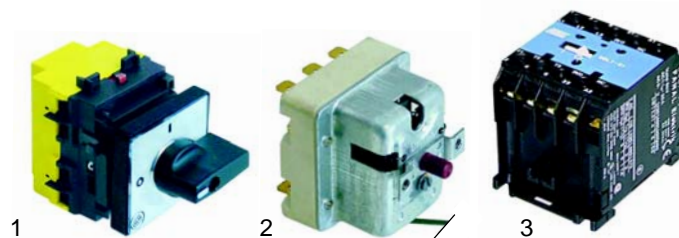

Item	Order	Description	Model	OEM
1	345239	switch, 0-I		5320250
2	375257	safety thermostat	series F6	5320450
3	380213	contactor	(until 2001)	5403500