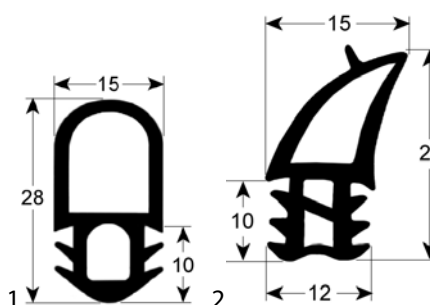

Retigo

fig.	Part No	description	Ref. No.
1	901461	door seal profile 2052 W 505mm L 620mm external size	AX00-0002
1	901701	door seal profile 2052 W 615mm L 755mm external size	AX00-0003
1	902552	door seal profile 2052 W 660mm L 1420mm external size Qty 1	AX00-0004
2	901720	door seal profile 2729 W 405mm L 405mm external size Qty 1 suitable for RETIGO	AX00-0034
2	901721	door seal profile 2729 W 620mm L 490mm external size Qty 1 suitable for RETIGO	AX00-0035
2	901719	door seal profile 2729 W 620mm L 755mm external size Qty 1 suitable for RETIGO	AX00-0036
2	901718	door seal profile 2729 W 620mm L 930mm external size Qty 1 suitable for RETIGO	AX00-0037
2	901717	door seal profile 2729 W 620mm L 1380mm external size Qty 1 suitable for RETIGO	AX00-0031 AX00-0038