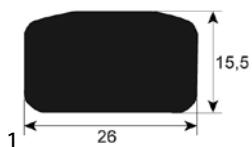

Lotus

fig.	Part No	description	Ref. No.
1	900821	boiling pan gasket profile 3010 L 2000mm	FX10600300/1