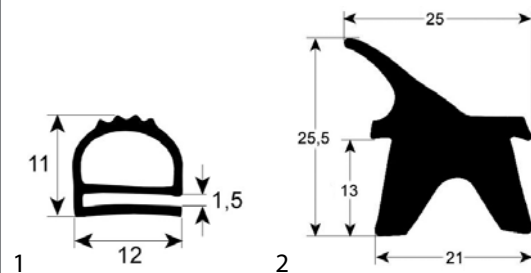

Offcar

fig.	Part No	description	Ref. No.
1	900707¹	door seal profile 2255 W 300mm L 570mm external size Qty 1 3-piece	844491
1	901357¹	door seal profile 2255 L 1000mm W 360mm external size 3-sided	844445
1	901359¹	door seal profile 2255 W 570mm L 300mm external size 3-sided	844441
2	901158	door seal profile 2402 W 640mm L 740mm	862055
2	900834	door seal profile 2402 W 670mm L 750mm plug size Qty 1	862073

¹3-sided, long side open