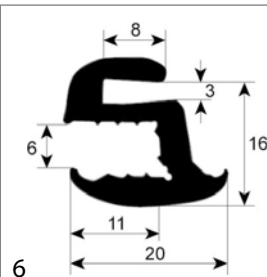

fig.	Part No	description	Ref. No.
5	900155	window gasket profile 1841 perimeter 1700mm Qty 1	0K2082
			246163
5	900181	window gasket profile 1841 perimeter 2000mm Qty 1	0H6637
			246165
5	900180	window gasket profile 1841 perimeter 2200mm Qty 1	0H6636
			246164