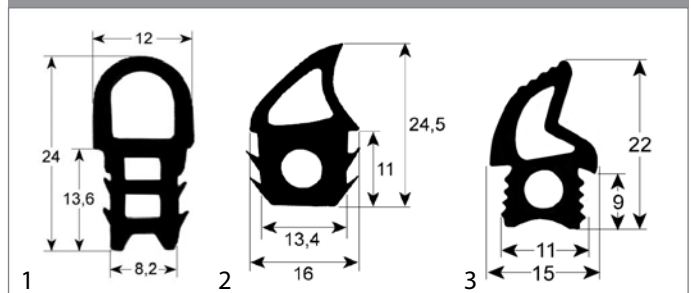

Bake-Off

fig.	Part No	description	Ref. No.
1	900171	door seal profile 2050 external size Qty supplied by meter	331800008
2	900901	door seal profile 2746 Qty supplied by meter	331800011 331807020
3	901500	door seal profile 2769 L 7000mm	331800003 331800015