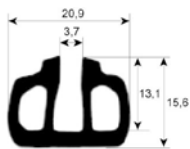

Juno

fig.	Part No	description	Ref. No.
1	900591	window gasket profile 1550 L 3000mm	0H6761
1	900752	window gasket profile 1550 Qty 3m	0K2281
2	900144	window gasket profile 1790 Qty supplied by meter	0H6828
			262225