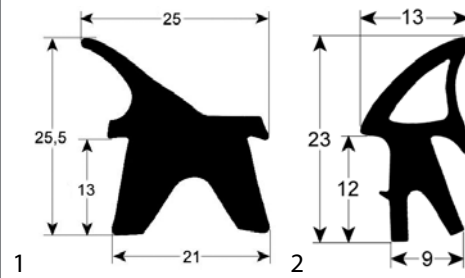

Lotus

fig.	Part No	description	Ref. No.
1	901129	door seal profile 2402 W 580mm L 765mm Qty 1 4-piece	C2215-02
2	900413	door seal profile 2458 L 1400mm Qty 1	C6090-00

fig.	Part No	description	Ref. No.
3	901384	door seal profile 2470 L 2100mm Qty 1	C9031-00
3	900417	door seal profile 2470 L 2300mm Qty 1	C5220-00
3	902544	door seal profile 2470 L 2570mm	C9029-00
4	900066	door seal profile 2910 W 340mm L 530mm Qty 1	536011300