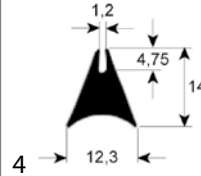

fig.	Part No	description	Ref. No.
3	900129	window gasket profile 1530 L 1015mm Qty 1	70040840 70040890 LAR70040840 LAR70040890 R70040840 R70040890
3	900501	window gasket profile 1530 L 1200mm Qty 1	70044260 LAR70044260 R70044260
3	900130	window gasket profile 1530 L 1750mm Qty 1	70040850 70040900 LAR70040850 LAR70040900 R70040850 R70040900
3	900503	window gasket profile 1530 L 1800mm Qty 1	70044280 LAR70044280 R70044280
3	900504	window gasket profile 1530 L 1950mm Qty 1	70044290 LAR70044290 R70044290
3	900483	window gasket profile 1530 L 2400mm Qty 1	70044150 LAR70044150 R70044150
3	900484	window gasket profile 1530 L 3720mm Qty 1	70044160 LAR70044160 R70044160
3	900143	window gasket profile 1530 Qty supplied by meter	80100100 LAR80100100 R80100100
3	900637	window gasket profile 1530 Qty supplied by meter	70040640 70040650 70040730 70040740 LAR70040640 LAR70040650 LAR70040730 LAR70040740 LAR80100100 LAR80100100 R70040640 R70040650 R70040730 R70040740
4	900120	window gasket profile 1620 L 1175mm Qty 1	70040050 70040060 LAR70040050 LAR70040060 R70040050 R70040060
4	900119	window gasket profile 1620 L 1500mm Qty 1	50505821 70040010 70040020 LAR50505821 LAR70040010 LAR70040020 R50505821 R70040010 R70040020

Table continues overleaf