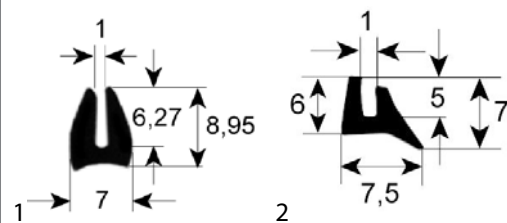

Krefft

fig.	Part No	description	Ref. No.
1	902233	window gasket profile 1560 L 2800mm Qty 1	76-50120201
1	902234	window gasket profile 1560 L 3800mm Qty 1	76-50120202
1	902235	window gasket profile 1560 L 5400mm Qty 1	76-50120203
1	902218	window gasket profile 1560 L 5900mm Qty 1	76-50120204
2	902236	window gasket profile 1570 Qty supplied by meter	76-50120200