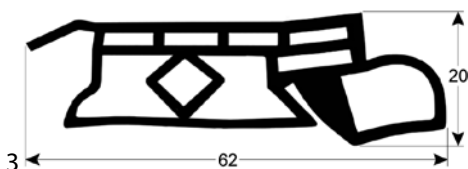

fig.	Part No	description	Ref. No.
3	902553	tray rack trolley gasket profile 4160 L 510mm suitable for FAGOR Qty 1	12041088 T740562000
3	902440	tray rack trolley gasket profile 4160 L 705mm suitable for FAGOR Qty 1	12007990