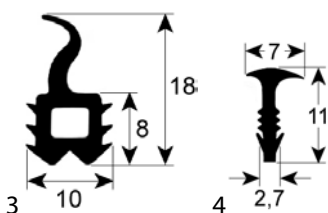

Bonnet

fig.	Part No	description	Ref. No.
1	900610	door seal profile 2275 W 290mm L 690mm external size Qty 1 3-sided	366371
2	901362	door seal profile 2707 Qty supplied by meter	366386

fig.	Part No	description	Ref. No.
3	901424	door seal profile 2711 L 2600mm Qty 1	71204E 71206E
4	518126	door seal profile 2980 L 2820mm	71876E