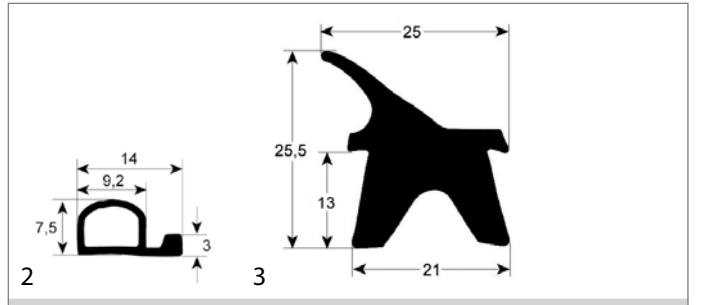

Ambassade

fig.	Part No	description	Ref. No.
1	902157	door seal profile 2211 W 470mm L 590mm external size	65111018

Angelo-Po

fig.	Part No	description	Ref. No.
1	900725	door seal	37Q7621

fig.	Part No	description	Ref. No.
2	900720	door seal profile 1855 Qty supplied by meter	3031880
3	900348	door seal profile 2402 Qty supplied by meter	37Q2480-15MT 37Q2480-6MT