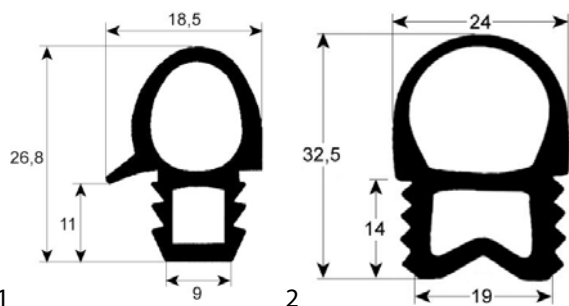

Eloma

fig.	Part No	description	Ref. No.
1	900100	door seal profile 2070 W 460mm L 645mm external size Qty 1 6 x 1/1	384410 425030 E425030 EL0384410 H0497
1	900101	door seal profile 2070 W 645mm L 700mm external size Qty 1 10 x 1/1	382310 E425033 EL0382310 E425033 H0502
2	900204	door seal profile 2448 W 710mm L 1470mm external size Qty 1	E425056 ELE425056
2	900203	door seal profile 2448 W 730mm L 980mm external size Qty 1	E425090 ELE425090