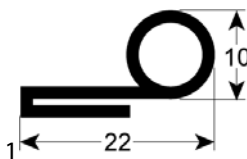

Solymac

fig.	Part No	description	Ref. No.
1	901169	door seal profile 2948 Qty supplied by meter	MCGP0002