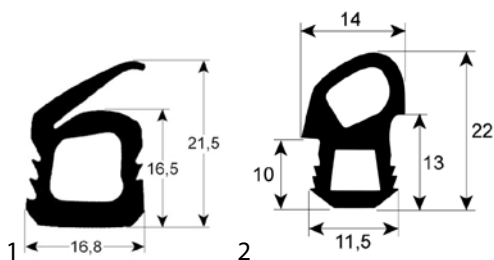

Bonnet

fig.	Part No	description	Ref. No.
1	900610	door seal profile 2275 W 290mm L 690mm external size Qty 1 3-sided	366371
2	901362	door seal profile 2707 Qty supplied by meter	366386

fig.	Part No	description	Ref. No.
3	901424	door seal profile 2711 L 2600mm Qty 1	71204E 71206E
4	518126	door seal profile 2980 L 2820mm	71876E