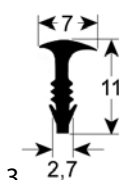

Hobart

fig.	Part No	description	Ref. No.
1	902577	door seal ϕ 11mm	323167-10

fig.	Part No	description	Ref. No.
2	901165	door seal L 1500mm Qty 1 suitable for MBM	RTFOC00664

fig.	Part No	description	Ref. No.
3	901709	door seal profile 2980 Qty supplied by meter	00-492455-000
3	518126	door seal profile 2980 L 2820mm	492455