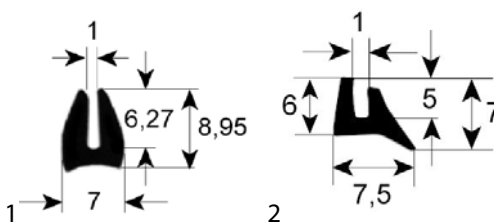

Rational

fig.	Part No	description	Ref. No.
1	902233	window gasket profile 1560 L 2800mm Qty 1	5012.0201
1	902234	window gasket profile 1560 L 3800mm Qty 1	5012.0202
1	902235	window gasket profile 1560 L 5400mm Qty 1	5012.0203
1	902218	window gasket profile 1560 L 5900mm Qty 1	5012.0204
2	902236	window gasket profile 1570 Qty supplied by meter	5012.0200 5012.0223