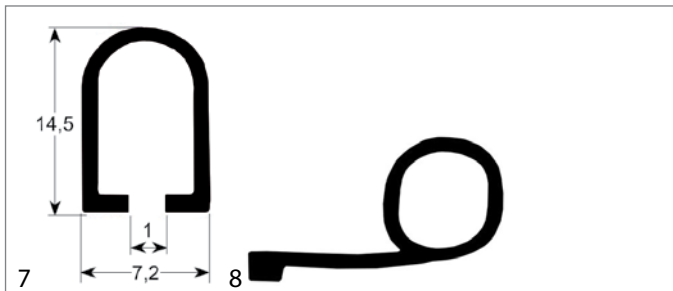

fig.	Part No	description	Ref. No.
5	900278	door seal profile 2760 W 480mm L 505mm outer plug size Qty 1 suitable for ELECTROLUX	006992
5	900268	door seal profile 2760 W 480mm L 755mm outer plug size Qty 1 suitable for ELECTROLUX	007069
5	900276	door seal profile 2760 W 480mm L 1460mm outer plug size Qty 1 suitable for ELECTROLUX	0C1473
5	900267	door seal profile 2760 W 660mm L 1460mm outer plug size Qty 1 suitable for ELECTROLUX	0C1195
5	901146	door seal profile 2760 W 665mm L 760mm outer plug size Qty 1 suitable for ELECTROLUX	0C1887
6	900047	door seal profile 2924 W 50mm L 570mm external size Qty 1 mounting pos. upper	0H6768