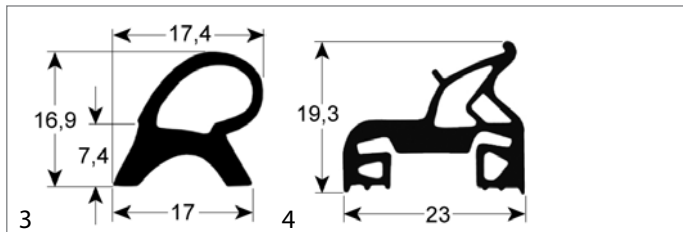

fig.	Part No	description	Ref. No.
1	900189	door seal profile 2260 W 645mm L 715mm external size Qty 1 10 x 2/1	053751
2	900040	door seal profile 2447 W 627mm L 1321mm external size Qty 1	0H6657
2	900039	door seal profile 2447 W 777mm L 1321mm external size Qty 1	0H6660