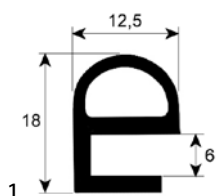

Bourgeois

fig.	Part No	description	Ref. No.
1	901516	door seal profile 2225 perimeter 2030mm suitable for BOURGEOIS	JOIN082 KITJOIN082
1	901409	door seal profile 2225 perimeter 2530mm suitable for BOURGEOIS	JOIN018
1	901427	door seal profile 2225 perimeter 2530mm suitable for BOURGEOIS	KITJOIN018
1	901410	door seal profile 2225 perimeter 3900mm suitable for BOURGEOIS Qty 1	JOIN019 KITJOIN019

Table continues overleaf