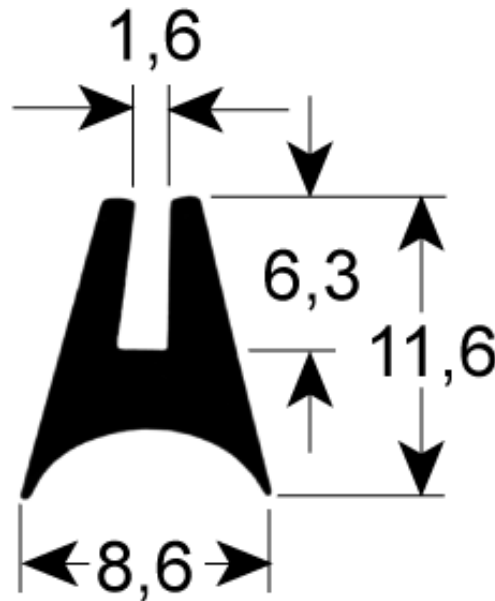

fig.	Part No	description	Ref. No.
3	900295	tray rack trolley gasket profile 4100 L 610mm Qty 1	0C0899
3	900274	tray rack trolley gasket profile 4100 L 745mm Qty 1	0C1196

gaskets for control panels

fig.	Part No	description	Ref. No.
1	900575	gasket for control panel	12032981 RT1600387 OCP06 16.00.385 16.00.386 16.00.387