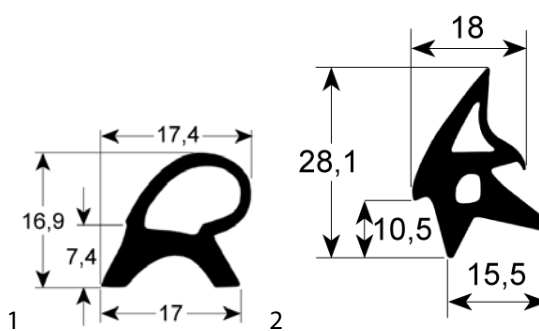

Whirlpool

fig.	Part No	description	Ref. No.
1	900188	door seal profile 2450 W 640mm H 720mm external size Qty 1 suitable for ELECTROLUX	771985003102
2	900417	door seal profile 2470 L 2300mm Qty 1	483286008726
2	900420	door seal profile 2470 L 2850mm Qty 1	483286008684
2	900428	door seal profile 2470 L 3600mm Qty 1	483286002634