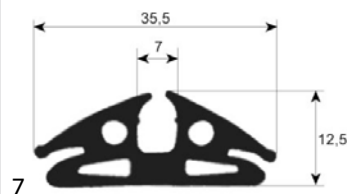

fig.	Part No	description	Ref. No.
4	900144	window gasket profile 1790 Qty supplied by meter	0H6828
5	900036	window gasket profile 1800 Qty supplied by meter	0H6663

fig.	Part No	description	Ref. No.
6	900190	window gasket profile 1820 perimeter 1400mm Qty 1	054557 055412
6	900191	window gasket profile 1820 perimeter 2200mm Qty 1	055314