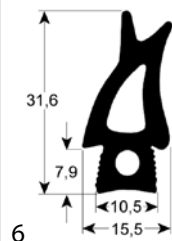

fig.	Part No	description	Ref. No.
2	901707	door seal profile 2048 W 675mm L 775mm external size	12023944 T300500
2	901706	door seal profile 2048 W 675mm L 1450mm external size	12024276 T490500
3	691035	door seal profile 2270 W 465mm L 650mm external size Qty 1	12024187 R660503
3	691036	door seal profile 2270 W 650mm L 705mm external size Qty 1	12024186 R670500
3	691055	door seal profile 2270 W 650mm L 1300mm external size Qty 1	12007972 R090510
3	691069	door seal profile 2270 W 775mm L 705mm external size Qty 1	12017439 R680500
3	691062	door seal profile 2270 W 775mm L 1300mm external size Qty 1	12017241 R140506

fig.	Part No	description	Ref. No.
4	902219	door seal profile 2730 W 465mm L 520mm external size Qty 1	12028909 RT51051020
4	902221	door seal profile 2730 W 470mm L 500mm suitable for RATIONAL for model SCC/CM 61	12029172 12029261 RT2000394 RT2000394P
4	902247	door seal profile 2730 W 470mm L 785mm suitable for RATIONAL for model CPC 101	12028537 RT51051021
4	902246	door seal profile 2730 W 470mm L 1475mm suitable for RATIONAL for model SCC/CM201	12028517 RT2000398P
4	900293	door seal profile 2730 W 485mm L 1495mm outer plug size	RT51051023P
4	902248	door seal profile 2730 W 675mm L 1475mm suitable for RATIONAL for model SCC/CM202	12038090 RT2000399P
4	900292	door seal profile 2730 W 685mm L 780mm outer plug size	RT51051022
4	902220	door seal profile 2730 W 685mm L 780mm suitable for RATIONAL for model SCC/CM102	12028287 RT51051022P
5	902222	door seal profile 2731 W 470mm L 760mm suitable for RATIONAL for model SCC/CM 101	12028152 12028843 RT2000396 RT2000396P
5	902249	door seal profile 2733 W 675mm L 760mm suitable for RATIONAL for model SCC/CM102	12029014 RT2000397P