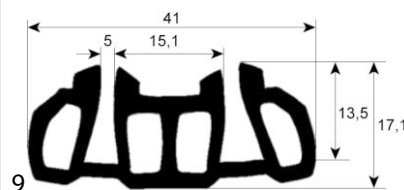

fig.	Part No	description	Ref. No.
7	900272	window gasket profile 1830 L 1500mm Qty 1	003680

fig.	Part No	description	Ref. No.
8	900176	window gasket profile 1840 perimeter 2000mm Qty 1	0K2081 0K2085
8	900175	window gasket profile 1840 perimeter 2100mm Qty 1	0K2080 0K2084