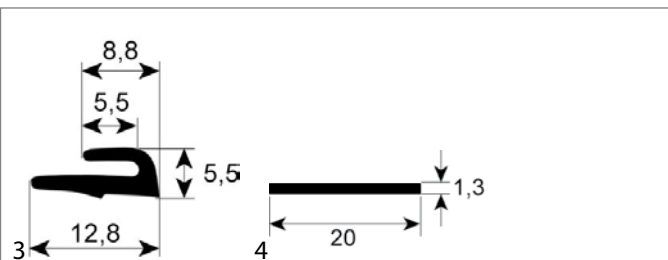

Hobart

fig.	Part No	description	Ref. No.
1	900460	window gasket profile 1600 Qty supplied by meter	MPGOM03P00

Inoxtrend

fig.	Part No	description	Ref. No.
1	901315	window gasket profile 1577 L 1420mm Qty 1	C7572-00
1	902539	window gasket profile 1577 L 1550mm Qty 2	C2183-01 RRC2183-01
1	902541	window gasket profile 1577 L 2100mm Qty 2	C2183-02 RRC2183-02
2	900797	window gasket profile 1580 L 450mm Qty 1	C5216-00 C5227-00 RRC5216-00 RRC5227-00
2	900827	window gasket profile 1580 L 990mm Qty 1	C5247-00 RRC5247-00
2	900416	window gasket profile 1580 L 1800mm Qty 1 mounting pos. inner	C5214-00 C5218-00 C5223-00 RRC5214-00 RRC5218-00 RRC5223-00
2	900419	window gasket profile 1580 L 2500mm Qty 1 mounting pos. inner	C5219-00 RRC5219-00
2	900427	window gasket profile 1580 L 2900mm Qty 1 mounting pos. inner	C6515-00 RRC6515-00