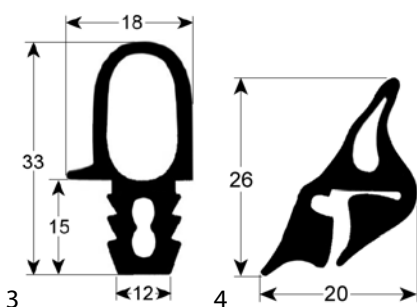

3-sided (long side open)

fig.	Part No	description	Ref. No.
23	900038	door seal profile 2945 W 605mm L 1310mm external size Qty 1	0H6986 1501791
23	900149	door seal profile 2945 W 905mm L 1370mm external size Qty 1	0H6865
24	900306	door seal profile 2947 Qty supplied by meter	057396 057528 057656

Eloma

fig.	Part No	description	Ref. No.
1	900100	door seal profile 2070 W 460mm L 645mm external size Qty 1 6 x 1/1	384410 425030 E425030 EL0384410 H0497
1	900101	door seal profile 2070 W 645mm L 700mm external size Qty 1 10 x 1/1	382310 E425033 EL0382310 E425033 H0502
2	900204	door seal profile 2448 W 710mm L 1470mm external size Qty 1	E425056 ELE425056
2	900203	door seal profile 2448 W 730mm L 980mm external size Qty 1	E425090 ELE425090

fig.	Part No	description	Ref. No.
3	900865	door seal profile 2449 W 490mm L 520mm Qty 1	742368 E425198 EL0742368 ELE425198
3	900497	door seal profile 2449 W 520mm L 775mm Qty 1	742376 E425199 EL0742376 ELE425199
3	901483	door seal profile 2449 W 520mm L 1505mm Qty 1	200021 742384 E425200 EL0742384 ELE425200
3	901490	door seal profile 2449 W 690mm L 1550mm Qty 1	742406 E425202 EL0742406 ELE425202
4	900498	door seal profile 2515 perimeter 1670mm Qty 1	425121 425166 693219 E425166 EL0693219 ELE425166