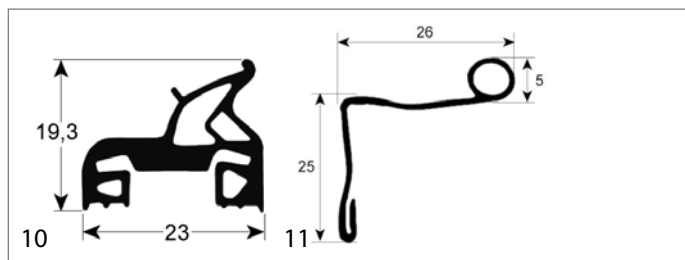

¹3-sided (long side open) ²3-sided (short side open)

fig.	Part No	description	Ref. No.
8	900040	door seal profile 2447 W 627mm L 1321mm external size Qty 1	0H6657 246259
8	900043	door seal profile 2447 W 777mm L 861mm external size Qty 1	0H6659
8	900039	door seal profile 2447 W 777mm L 1321mm external size Qty 1	0H6660
8	900589	door seal profile 2447 W 800mm L 880mm external size Qty 1	0H6658
8	900496	door seal profile 2447 W 810mm L 900mm	—
9	900188	door seal profile 2450 W 640mm H 720mm external size Qty 1 suitable for ELECTROLUX	055315