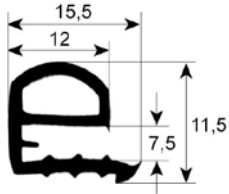

3

fig.	Part No	description	Ref. No.
3	900183	window gasket profile 1860 W 430mm L 485mm Qty 1 external size	76-51051000
3	900184	window gasket profile 1860 W 430mm L 745mm Qty 1 external size	76-51051003
3	900088	window gasket profile 1860 W 430mm L 1275mm Qty 1 20 x 1/1 external size	76-51051005
3	900193	window gasket profile 1860 W 600mm L 715mm Qty 1 external size	76-51051017