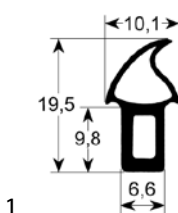

Star-10

fig.	Part No	description	Ref. No.
1	900544	door seal profile 2740 L 1350mm Qty 1	0000X05600

Star-Manufacturing

fig.	Part No	description	Ref. No.
1	900511	door seal profile 2910 L 1230mm Qty 1	10013150180 14400162800