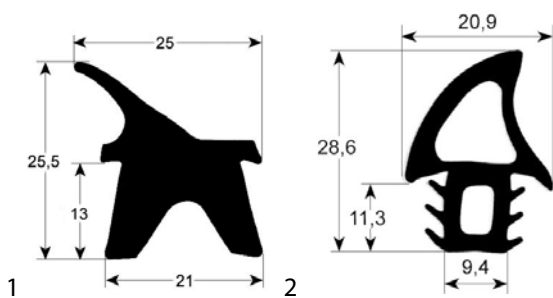

Giorik

fig.	Part No	description	Ref. No.
1	900348	door seal profile 2402 Qty supplied by meter	7070162 7070170 7070172 7070185
1	901351	door seal profile 2402 W 490mm L 635mm external size	7070173
1	901158	door seal profile 2402 W 640mm L 740mm	7070174
2	900439	door seal profile 2750 Qty supplied by meter	7070166