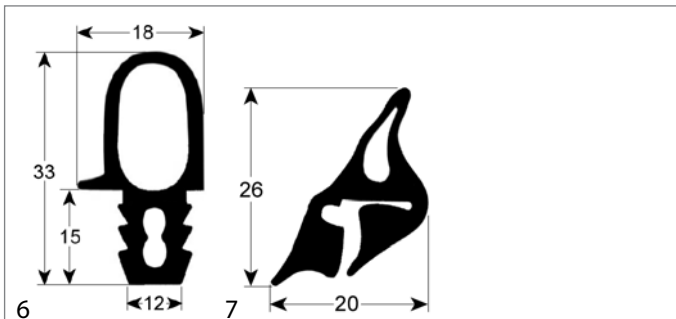

¹with fixing kit

fig.	Part No	description	Ref. No.
6	900865	door seal profile 2449 W 490mm L 520mm Qty 1	530742368 EL742368
6	900497	door seal profile 2449 W 520mm L 775mm Qty 1	530742376
6	901483	door seal profile 2449 W 520mm L 1505mm Qty 1	530000423
6	901490	door seal profile 2449 W 690mm L 1550mm Qty 1	530742406
7	900498	door seal profile 2515 perimeter 1670mm Qty 1	530693219 EL693219