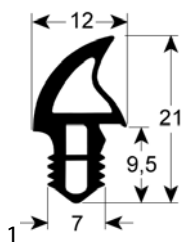

Blue Seal

fig.	Part No	description	Ref. No.
1	901683	door seal profile 2774 L 2000mm round	232666 234464

Blue Seal

fig.	Part No	description	Ref. No.
1	901683	door seal profile 2774 L 2000mm round	232666 234464