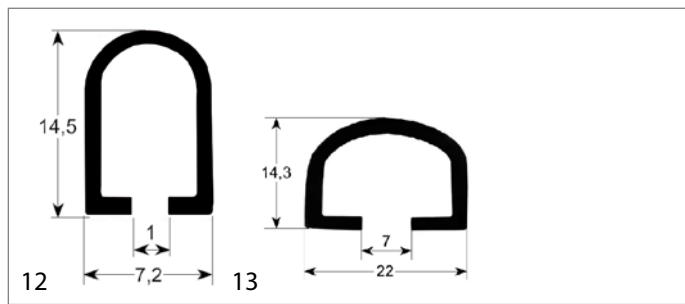

fig.	Part No	description	Ref. No.
10	900433	door seal profile 2520 W 430mm L 635mm external size Qty 1	005713
10	900590	door seal profile 2520 W 640mm L 730mm external size Qty 1 suitable for ELECTROLUX	005706
10	900161	door seal profile 2520 W 640mm L 1400mm external size Qty 1 suitable for ELECTROLUX	005705
10	900160	door seal profile 2520 W 655mm L 725mm external size Qty 1 suitable for ELECTROLUX	005712
11	900047	door seal profile 2924 W 50mm L 570mm external size Qty 1 mounting pos. upper	0H6768 253388