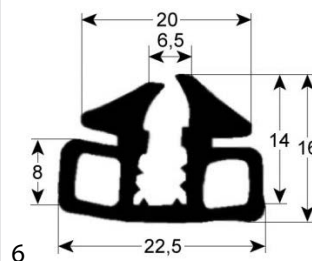

fig.	Part No	description	Ref. No.
4	900144	window gasket profile 1790 Qty supplied by meter	0H6828
5	900036	window gasket profile 1800 Qty supplied by meter	0H6663

fig.	Part No	description	Ref. No.
6	900190	window gasket profile 1820 perimeter 1400mm Qty 1	054557 055412
6	900191	window gasket profile 1820 perimeter 2200mm Qty 1	055314