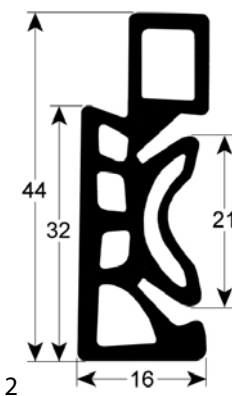

fig.	Part No	description	Ref. No.
2	902529	tray rack trolley gasket profile 4150 L 540mm suitable for Qty 1	30400325
2	902530	tray rack trolley gasket profile 4150 L 760mm suitable for Qty 1	30400281