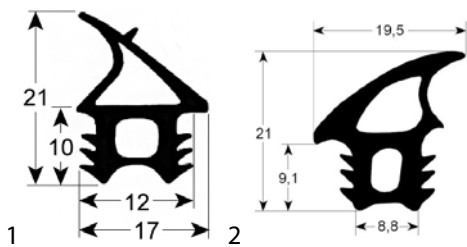

Moduline

fig.	Part No	description	Ref. No.
1	902336	door seal profile 2761 W 590mm L 630mm outer plug size Qty 1 suitable for MODULINE/LAINOX	32101640
2	900738	door seal profile 2770 Qty supplied by meter	A32100700
2	902165	door seal profile 2770 W 19,5mm L 5000mm external size suitable for MODULINE	23204390

Moffat USA

fig.	Part No	description	Ref. No.
1	901683	door seal profile 2774 L 2000mm round	232666 234464