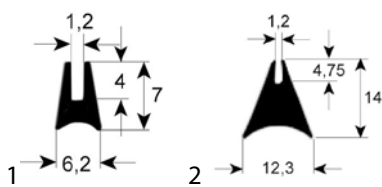

Giorik

fig.	Part No	description	Ref. No.
1	900440	window gasket profile 1520 Qty supplied by meter	7070167
2	900058	window gasket profile 1620 Qty supplied by meter	7070161