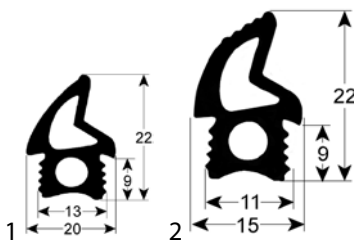

Tecnodom

fig.	Part No	description	Ref. No.
1	902483	door seal profile 2763 L 1800mm suitable for TECNO-DOM	FO4NEA0039
2	902327	door seal profile 2769 L 1600mm Qty 1	FODOA0039

Tecnoeka

fig.	Part No	description	Ref. No.
1	902497	door seal profile L 1020mm suitable for TECNOEKA	01000770 SP007260456
1	902496	door seal profile L 2105mm suitable for TECNOEKA	01000030 09989708000
2	902495	door seal profile L 2510mm suitable for TECNOEKA	01000050 09989728000
3	902191	door seal profile 2767 L 1760mm	01000070 01000350
3	902194	door seal profile 2767 L 2180mm	01000740
3	902192	door seal profile 2767 L 2470mm	01000690
3	902193	door seal profile 2767 L 3300mm	01000700