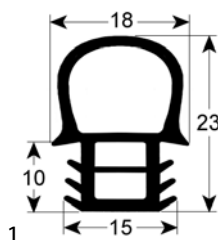

fig.	Part No	description	Ref. No.
3	901424	door seal profile 2711 L 2600mm Qty 1	71204E 71206E BAAN309220 BAAN309222
4	518126	door seal profile 2980 L 2820mm	71876E

Bourgeat

fig.	Part No	description	Ref. No.
1	901602	door seal profile 2055 W 580mm L 1495mm external size suitable for BOURGEAT	EH0122