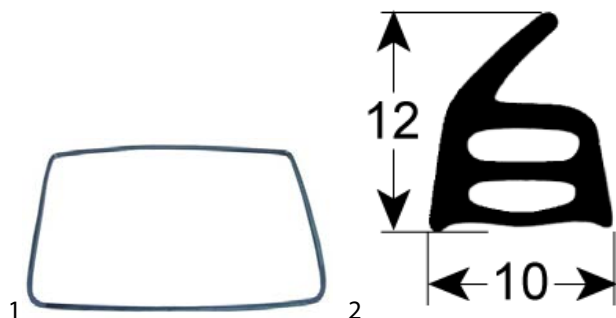

Lainox

fig.	Part No	description	Ref. No.
1	901460	door seal W 375mm H 330mm with 4 mounting clips	70044020 LA70044020 LAR70044020 R70044020
1	901278	door seal W 550mm H 750mm external size	70044010 LA70044010 LAR70044010 R70044010
1	901371	door seal L 540mm W 390mm with 6 mounting clips	70044030 LA70044030 LAR70044030 R70044030
2	901817	door seal L 540mm W 400mm 4-sided with 10 mounting clips LAINOX	70044710 LA70044710 LAR70044710 R70044710