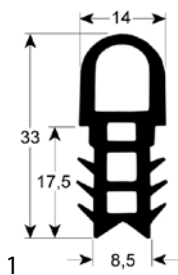

fig.	Part No	description	Ref. No.
3	901438	door seal profile 2732 W 485mm L 1495mm external size Qty 1	OSE04
3	901439	door seal profile 2732 W 680mm L 1495mm outer plug size	OSE05

Lohberger

fig.	Part No	description	Ref. No.
1	900064	door seal profile 2060 W 705mm L 1080mm outer plug size Qty 1 suitable for CONVOTHERM	F5070120