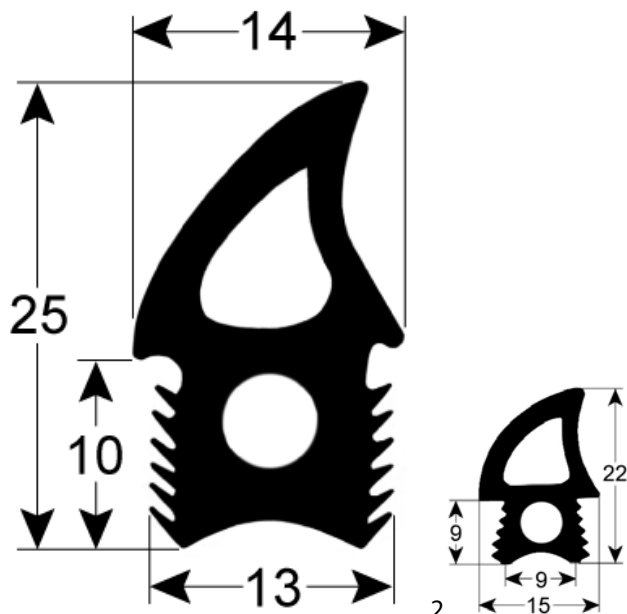

TurboChef

fig.	Part No	description	Ref. No.
1	691434	door seal profile 2951 W 243mm L 490mm external size Qty 1 suitable for Turbochef	HHB-8101

Unox

fig.	Part No	description	Ref. No.
1	901843	door seal profile 2766 L 1530mm	GN1250A0 KGN0015A KGN1388C
1	902020	door seal profile 2766 L 2500mm	KGN1342C
1	902482	door seal profile 2766 L 2520mm Qty 1	GN1391C KGN1391C
2	901294	door seal profile 2767 Qty supplied by meter	GN1000 GN1000A0 GN1000B0