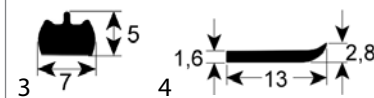

fig.	Part No	description	Ref. No.
3	901454	gasket for control panel L 2000mm foam rubber self-adhesive	12034523 RT51001011 5100.1010 5100.1011
4	901510	gasket for control panel W 13mm L 1500mm suitable for BOURGEOIS	JOIN086
4	901508	gasket for control panel W 13mm L 2050mm suitable for BOURGEOIS	JOIN087
4	901509	gasket for control panel W 13mm L 3500mm suitable for BOURGEOIS	JOIN088