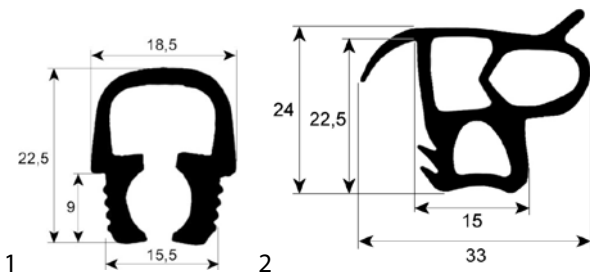

Sogeco

fig.	Part No	description	Ref. No.
1	901330	tray rack trolley gasket profile 4065 silicone Qty supplied by meter	04-GRN-005

Zanussi

fig.	Part No	description	Ref. No.
1	900592	tray rack trolley gasket profile 4040 L 658mm Qty 1	0H6662
2	900580	tray rack trolley gasket profile 4055 L 660mm Qty 1	006176