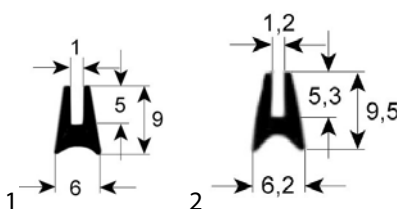

Olis

fig.	Part No	description	Ref. No.
1	900787	window gasket profile 1515 L 2200mm suitable for LAINOX	R70044650
2	900500	window gasket profile 1530 L 900mm Qty 1	R70044250
2	900501	window gasket profile 1530 L 1200mm Qty 1	R70044260
2	900504	window gasket profile 1530 L 1950mm Qty 1	R70044290
2	900483	window gasket profile 1530 L 2400mm Qty 1	R70044150
2	900484	window gasket profile 1530 L 3720mm Qty 1	R70044160
2	900143	window gasket profile 1530 Qty supplied by meter	LAR80100100
2	900637	window gasket profile 1530 Qty supplied by meter	R70040640