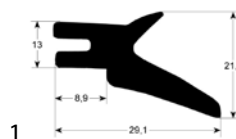

6

fig.	Part No	description	Ref. No.
6	902493	gasket for control panel W 220mm L 890mm suitable for ELOMA for combi-steamer	0742309 E425194 EL0742309 ELE425194 530742309 742309

7

fig.	Part No	description	Ref. No.
7	902484	gasket for control panel W 220mm L 1420mm suitable for MKN combi-steamer	211089

8

fig.	Part No	description	Ref. No.
8	902556	gasket for control panel W 225mm L 635mm suitable for ELOMA for combi-steamer	EL0742295 ELE425193

9

fig.	Part No	description	Ref. No.
9	900569	gasket for control panel W 305mm L 720mm external size suitable for RATIONAL	5105.1011
9	900570	gasket for control panel W 305mm L 1000mm external size suitable for RATIONAL	76-51051012 5105.1012
9	900572	gasket for control panel W 415mm L 1700mm external size suitable for RATIONAL	5105.1013 5105.1014

boiling pan gaskets

Electrolux

fig.	Part No	description	Ref. No.
1	693248	boiling pan gasket profile 3030 suitable for JUNO	0K2806
1	693251	boiling pan gasket profile 3030 suitable for JUNO	0H6982
1	900609	door seal profile 3030 ø 430mm	0G0024 0K5574
1	693249	boiling pan gasket profile 3030 L 770mm W 690mm suitable for JUNO	0H6980
1	900755	boiling pan gasket profile 3030 L 1130mm W 655mm	002175 0G0022 0K5567 0K5571 0KF622 2003401 71303003 718034002