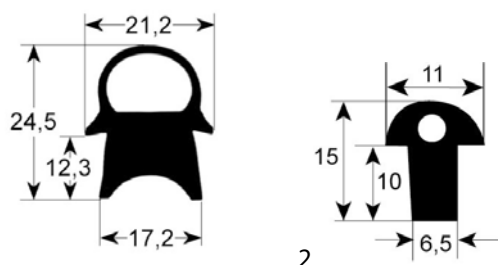

Silko

fig.	Part No	description	Ref. No.
1	900107	door seal profile 2440 W 645mm L 740mm external size Qty 1	2891900 MA2891900
2	900727	door seal profile 2930 Qty supplied by meter	LB848-00 SIR0103245 SIRLB848-00