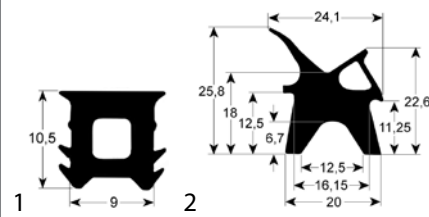

Mareno

fig.	Part No	description	Ref. No.
1	900142	door seal profile 2010 Qty supplied by meter	R70043280 R70043290
1	901147	door seal profile 2010 L 3000mm Qty 1	R70042880
1	900131	door seal profile 2010 W 520mm L 610mm external size Qty 1	R70040980
1	900132	door seal profile 2010 W 625mm L 750mm external size Qty 1	R70040990
1	900134	door seal profile 2010 W 680mm L 1425mm external size Qty 1	R70041010
1	900135	door seal profile 2010 W 700mm L 1410mm external size Qty 1	R70041020
1	900133	door seal profile 2010 W 740mm L 765mm external size Qty 1	R70041000
2	900115	door seal profile 2410 W 320mm L 420mm external size Qty 1	R70041990
2	900116	door seal profile 2410 W 380mm L 608mm external size Qty 1	R70042000
2	900157	door seal profile 2410 W 380mm L 632mm external size Qty 1	R70041540
2	900817	door seal profile 2410 W 465mm L 495mm external size Qty 1	R70042560