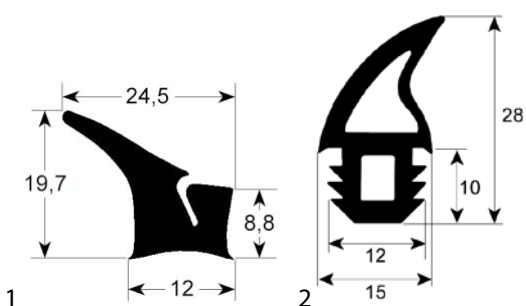

Sogeco

fig.	Part No	description	Ref. No.
1	900602	door seal profile 2430 Qty supplied by meter	GUARNIZIONE001
2	901331	door seal profile 2756 Qty supplied by meter	04-GRN-003

Solymac

fig.	Part No	description	Ref. No.
1	901169	door seal profile 2948 Qty supplied by meter	MCGP0002

Star-10

fig.	Part No	description	Ref. No.
1	900544	door seal profile 2740 L 1350mm Qty 1	0000X05600

Star-Manufacturing

fig.	Part No	description	Ref. No.
1	900511	door seal profile 2910 L 1230mm Qty 1	10013150180 14400162800