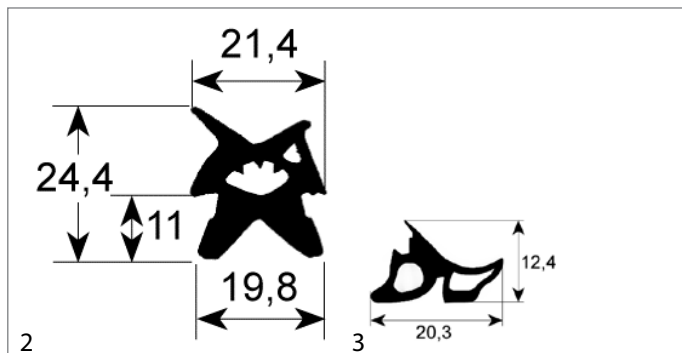

Table continues overleaf

fig.	Part No	description	Ref. No.
2	900443	door seal profile 2420 W 450mm L 460mm outer plug size Qty 1 suitable for CONVOTHERM	7001034
2	900444	door seal profile 2420 W 450mm L 700mm outer plug size Qty 1 suitable for CONVOTHERM	7001035
3	901177	door seal profile 2480 L 1470mm suitable for CONVOTHERM welded	7011051 (Alternativ) 7011054 (Alternativ)
3	901951	door seal profile 2480 L 1485mm Qty 1 suitable for CONVOTHERM series P3	7011051 7011054 (alternativ) 7011060
3	901370	door seal profile 2480 L 1880mm Qty 1 suitable for CONVOTHERM model OES 10.10 mini	7011052 (alternativ) 7011055 (alternativ) 7011061 (alternativ)