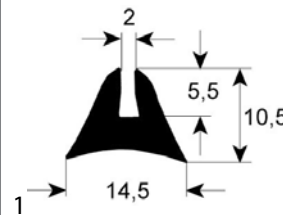

fig.	Part No	description	Ref. No.
6	900185	window gasket profile 1875 perimeter 1500mm Qty 1	002837
6	900186	window gasket profile 1875 perimeter 2000mm Qty 1	002878

Kelvin

fig.	Part No	description	Ref. No.
1	900601	window gasket profile 1660 Qty supplied by meter	0201502