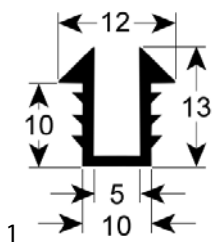

gaskets

gaskets for heated units

window seals

AltoShaam

fig.	Part No	description	Ref. No.
1	902509	window gasket profile 1903 L 3048mm	GS-2721