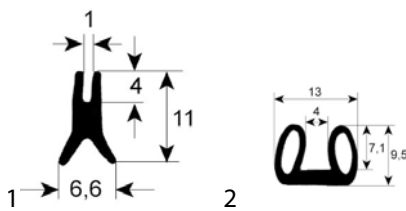

Juno

fig.	Part No	description	Ref. No.
1	900591	window gasket profile 1550 L 3000mm	0H6761
1	900752	window gasket profile 1550 Qty 3m	0K2281
2	900144	window gasket profile 1790 Qty supplied by meter	0H6828
			262225

fig.	Part No	description	Ref. No.
3	900036	window gasket profile 1800 Qty supplied by meter	0H6663