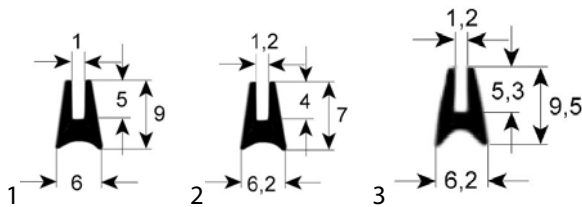

Lainox

fig.	Part No	description	Ref. No.
1	900787	window gasket profile 1515 L 2200mm suitable for LAINOX	70044650 80100010 LAR70044650 LAR80100010 R70044650 R80100010
2	900440	window gasket profile 1520 Qty supplied by meter	7070167
3	900117	window gasket profile 1530 L 505mm Qty 1	70040810 LAR70040810 R70040810
3	900118	window gasket profile 1530 L 595mm Qty 1	70040820 LAR70040820 R70040820
3	900128	window gasket profile 1530 L 750mm Qty 1	70040830 70040880 LAR70040830 LAR70040880 R70040830 R70040880
3	900500	window gasket profile 1530 L 900mm Qty 1	70044250 LAR70044250 R70044250

fig.	Part No	description	Ref. No.
3	900129	window gasket profile 1530 L 1015mm Qty 1	70040840 70040890 LAR70040840 LAR70040890 R70040840 R70040890
3	900501	window gasket profile 1530 L 1200mm Qty 1	70044260 LAR70044260 R70044260
3	900130	window gasket profile 1530 L 1750mm Qty 1	70040850 70040900 LAR70040850 LAR70040900 R70040850 R70040900
3	900503	window gasket profile 1530 L 1800mm Qty 1	70044280 LAR70044280 R70044280
3	900504	window gasket profile 1530 L 1950mm Qty 1	70044290 LAR70044290 R70044290
3	900483	window gasket profile 1530 L 2400mm Qty 1	70044150 LAR70044150 R70044150
3	900484	window gasket profile 1530 L 3720mm Qty 1	70044160 LAR70044160 R70044160
3	900143	window gasket profile 1530 Qty supplied by meter	80100100 LAR80100100 R80100100
3	900637	window gasket profile 1530 Qty supplied by meter	70040640 70040650 70040730 70040740 LAR70040640 LAR70040650 LAR70040730 LAR70040740 LAR80100100 LAR80100100 R70040640 R70040650 R70040730 R70040740
4	900120	window gasket profile 1620 L 1175mm Qty 1	70040050 70040060 LAR70040050 LAR70040060 R70040050 R70040060
4	900119	window gasket profile 1620 L 1500mm Qty 1	50505821 70040010 70040020 LAR50505821 LAR70040010 LAR70040020 R50505821 R70040010 R70040020

Table continues overleaf