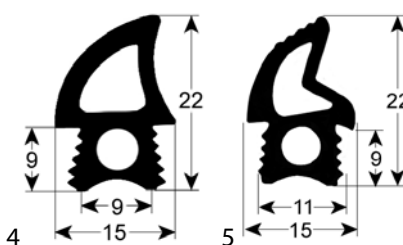

fig.	Part No	description	Ref. No.
4	902191	door seal profile 2767 L 1760mm	01000070
4	902194	door seal profile 2767 L 2180mm	010000740
4	902192	door seal profile 2767 L 2470mm	010000690
4	902193	door seal profile 2767 L 3300mm	010000700
5	900805	door seal profile 2769 Qty supplied by meter	—
5	900802	door seal profile 2769 L 2200mm Qty 1	GN1110A2
5	900804	door seal profile 2769 L 2500mm	GN1110A0