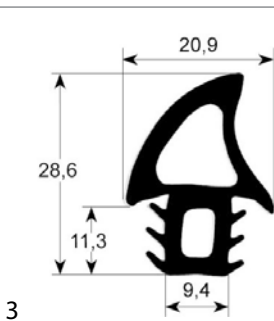

fig.	Part No	description	Ref. No.
3	900439	door seal profile 2750 Qty supplied by meter	7070166