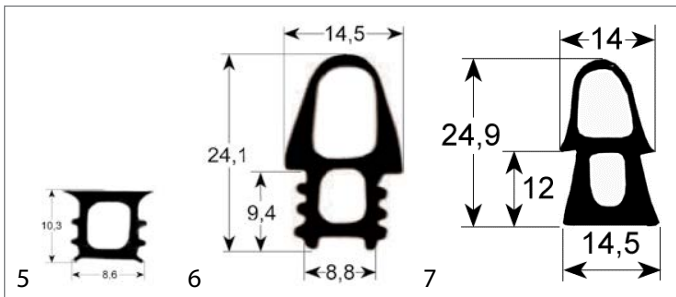

fig.	Part No	description	Ref. No.
3	900593	door seal L 1000mm	0H7007

fig.	Part No	description	Ref. No.
4	900583	door seal W 435mm L 660mm	0H6975

fig.	Part No	description	Ref. No.
5	900037	door seal profile 2020 Qty supplied by meter	0H6976
6	900044	door seal profile 2030 W 414mm L 620mm external size Qty 1	0H6655 246256
6	900042 ¹	door seal profile 2030 W 414mm L 620mm external size Qty 1 long side open	0H6653
6	900588	door seal profile 2030 W 428mm L 431mm external size Qty 1	0H6973
6	900041 ²	door seal profile 2030 W 620mm L 699mm external size Qty 1 short side open	0H6654 246253
7	900152	door seal profile 2445 W 430mm L 630mm external size Qty 1	0K2083 246166
7	900586 ¹	door seal profile 2445 W 445mm L 630mm external size Qty 1	0K1832
7	900587 ²	door seal profile 2445 W 620mm L 715mm external size Qty 1	0K1833
7	900153	door seal profile 2445 W 630mm L 735mm external size Qty 1	0G2086
7	900170	door seal profile 2445 W 650mm L 1350mm external size Qty 1	0H6641