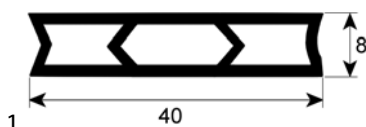

Eloma

fig.	Part No	description	Ref. No.
1	900199	tray rack trolley gasket profile 4070 L 1000mm Qty 1	549207 E425062 EL0549207 ELE425062

Emmepi

fig.	Part No	description	Ref. No.
1	901330	tray rack trolley gasket profile 4065 silicone Qty supplied by meter	141110016 J04GRN005