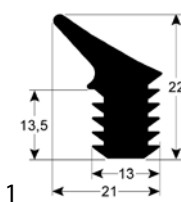

lid gaskets

MKN

fig.	Part No	W (mm)	L (mm)	suitable for	Ref. No.
1	902503	685	1098	MKN	10011826

foam rubber gaskets

fig.	Part No	W (mm)	thickness (mm)	fixing	Qty
1	901454			self-adhesive	

GASTROPARTS.COM

© 2020 Gastroparts Sp. J. All rights reserved.