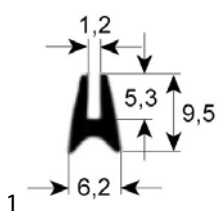

Ambach

fig.	Part No	description	Ref. No.
1	900483	window gasket profile 1530 L 2400mm Qty 1	R70044150
1	900484	window gasket profile 1530 L 3720mm Qty 1	R70044160
1	900637	window gasket profile 1530 Qty supplied by meter	R70040640