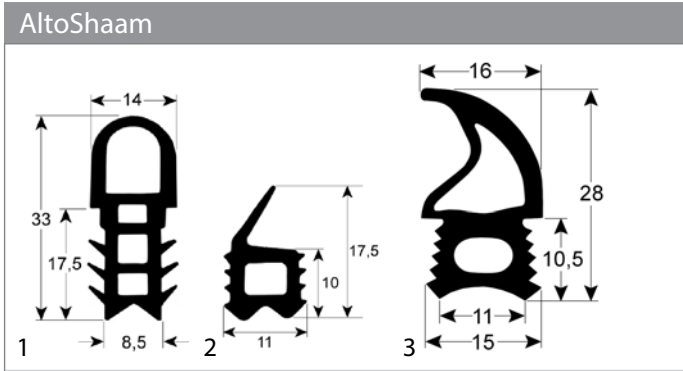

door seals

universal

fig.	Part No	description
1	900805	door seal profile 2769 Qty supplied by meter

fig.	Part No	description	Ref. No.
1	902219	door seal profile 2730 W 465mm L 520mm external size Qty 1	809657
1	902247	door seal profile 2730 W 470mm L 785mm suitable for RATIONAL for model CPC 101	809562

fig.	Part No	description	Ref. No.
1	901675	door seal profile 2060 W 420mm L 475mm external size Qty 1	GS-25550
2	901312	door seal profile 2708 W 385mm L 545mm external size	GS-23790
2	901313	door seal profile 2708 W 500mm L 730mm external size	GS-23794
2	902508	door seal profile 2708 W 530mm L 571mm external size	GS-22951
2	901132	door seal profile 2708 W 545mm L 590mm external size	GS22903 GS-23778
2	901314	door seal profile 2708 W 560mm L 780mm external size	GS-23796
3	902518	door seal profile 2758 W 420mm L 562mm outer plug size with 4 holes	GS-26635
3	902519	door seal profile 2758 W 420mm L 716mm outer plug size with 4 holes	GS-26637
3	902511	door seal profile W 561mm L 623mm outer plug size with 4 holes	ALSGS-26639 GS-26639
3	902516	door seal profile 2758 W 622mm L 716mm outer plug size with 4 holes	GS-26638
3	902512	door seal profile W 698mm L 1543mm outer plug size with 4 holes	GS-26641
3	902517	door seal profile 2758 W 700mm L 1030mm outer plug size with 4 holes	GS-26640