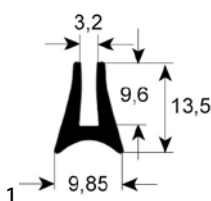

Palux

fig.	Part No	description	Ref. No.
1	900110	window gasket profile 1590 Qty supplied by meter	215961