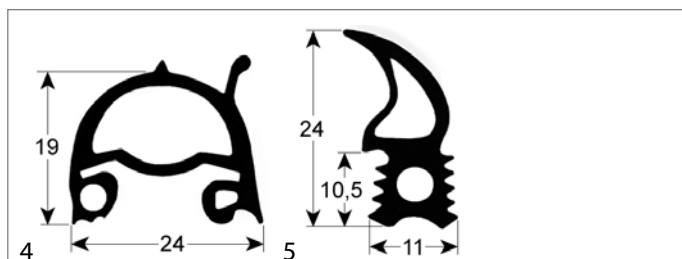

Table continues overleaf

fig.	Part No	description	Ref. No.
2	900443	door seal profile 2420 W 450mm L 460mm outer plug size Qty 1 suitable for CONVOTHERM	7001034
2	900444	door seal profile 2420 W 450mm L 700mm outer plug size Qty 1 suitable for CONVOTHERM	7001035
3	901177	door seal profile 2480 L 1470mm suitable for CONVOTHERM welded	7011051 (Alternativ) 7011054 (Alternativ)
3	901951	door seal profile 2480 L 1485mm Qty 1 suitable for CONVOTHERM series P3	7011051 7011054 (alternativ) 7011060
3	901370	door seal profile 2480 L 1880mm Qty 1 suitable for CONVOTHERM model OES 10.10 mini	7011052 (alternativ) 7011055 (alternativ) 7011061 (alternativ)