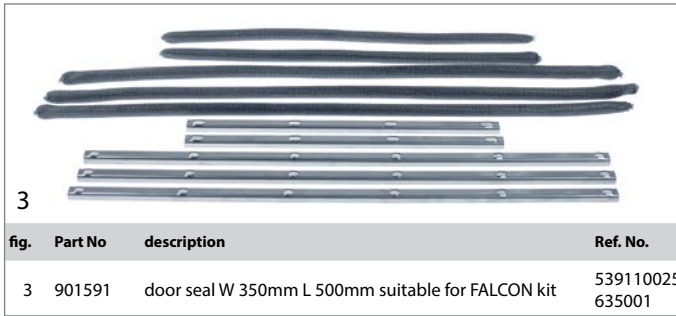

fig.	Part No	description	Ref. No.
2	901588	door seal L 930mm suitable for FALCON SS braid mounting pos. left	535480057 703451

fig.	Part No	description	Ref. No.
3	901591	door seal W 350mm L 500mm suitable for FALCON kit	539110025 635001