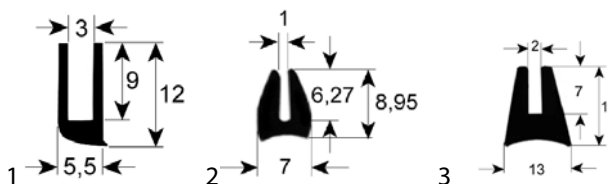

Charvet

fig.	Part No	description	Ref. No.
1	901567	window gasket profile 1879 L 2350mm suitable for CHAR- VET Qty 1	02286A

mechanical components, equip-
ment accessories

Convotherm

fig.	Part No	description	Ref. No.
1	901430	window gasket profile 1502 Qty supplied by meter	7001040
2	900113	window gasket profile 1560 Qty supplied by meter	7001041
3	900448	window gasket profile 1630 L 1800mm Qty 1	7001045