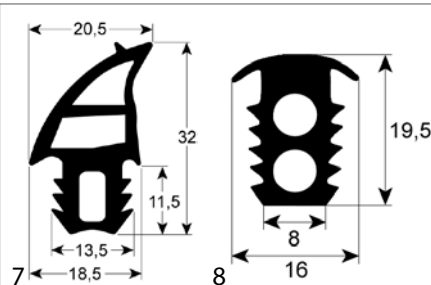

fig.	Part No	description	Ref. No.
5	901277	door seal profile 2690 L 2275mm	E425207 ELE425207
5	901821	door seal profile 2690 L 2920mm	425127 425208 E425208 ELE425208
6	900050	door seal profile 2710 Qty supplied by meter	131385 425060 E425031 EL0131385 ELE425031 ELE425060 H0500
6	902491	door seal profile 2710 L 1555mm suitable for ELOMA closed	0501645 EL0501645