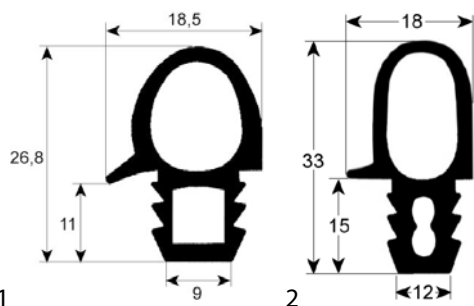

fig.	Part No	description	Ref. No.
8	900727	door seal profile 2930 Qty supplied by meter	RX94806445

Salvis

fig.	Part No	description	Ref. No.
1	900100	door seal profile 2070 W 460mm L 645mm external size Qty 1 6 x 1/1	1L295594 295594 384410
1	900101	door seal profile 2070 W 645mm L 700mm external size Qty 1 10 x 1/1	1L295593 295593 382310
2	900497	door seal profile 2449 W 520mm L 775mm Qty 1	1C742376 742376