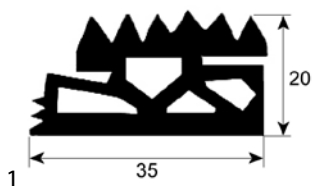

Eloma

fig.	Part No	description	Ref. No.
1	900199	tray rack trolley gasket profile 4070 L 1000mm Qty 1	549207 E425062 EL0549207 ELE425062

Emmepi

fig.	Part No	description	Ref. No.
1	901330	tray rack trolley gasket profile 4065 silicone Qty supplied by meter	141110016 J04GRN005