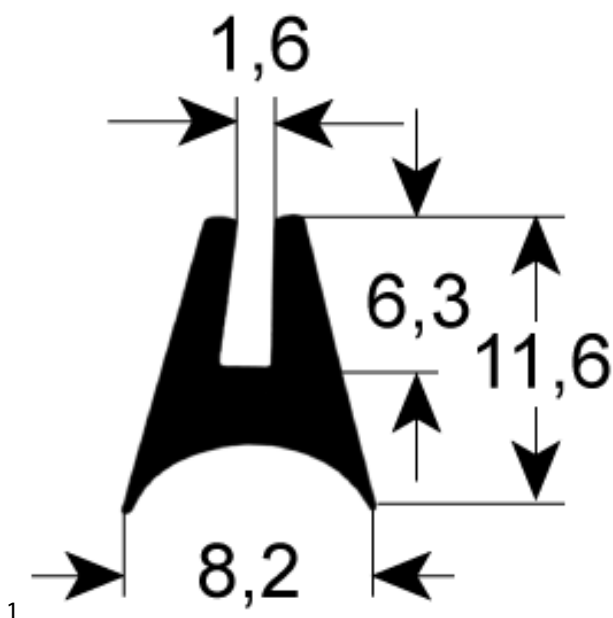

Modular

fig.	Part No	description	Ref. No.
1	902541	window gasket profile 1577 L 2100mm Qty 2	RRC2183-02

Morice

fig.	Part No	description	Ref. No.
1	901563	window gasket profile 1881 L 1400mm suitable for MORICE Qty 1	DM0549 DM0549 1