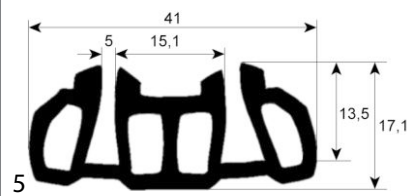

fig.	Part No	description	Ref. No.
5	900155	window gasket profile 1841 perimeter 1700mm Qty 1	0K2082
			246163
5	900181	window gasket profile 1841 perimeter 2000mm Qty 1	0H6637
			246165
5	900180	window gasket profile 1841 perimeter 2200mm Qty 1	0H6636
			246164