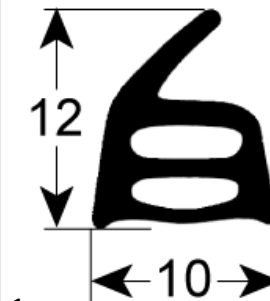

Fimar

fig.	Part No	description	Ref. No.
1	901817	door seal L 540mm W 400mm 4-sided with 10 mounting clips LAINOX	CO5164

Garbin

fig.	Part No	description	Ref. No.
1	901604	door seal W 660mm H 360mm with 8 mounting clips	GUA006 GUA222 GUA44
2	902326	door seal external size L 460mm W 370mm with 6 mounting clips	GUA003 GUA43