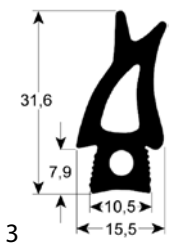

Lincat

fig.	Part No	description	Ref. No.
1	900290	door seal profile 2730 W 465mm L 520mm external size Qty 1	OSE06
1	900291	door seal profile 2730 W 470mm L 785mm outer plug size Qty 1	OSE02
1	900262	door seal profile 2730 W 470mm L 1475mm outer plug size Qty 1	OSE10
1	902224	door seal profile 2730 W 675mm L 500mm suitable for RATIONAL for model SCC/CM 62	OSE11
1	900574	door seal profile 2730 W 675mm L 1475mm outer plug size	OSE13
1	900292	door seal profile 2730 W 685mm L 780mm outer plug size	OSE03
2	901403	door seal profile 2731 W 470mm L 500mm outer plug size Qty 1	OSE08
2	901405	door seal profile 2731 W 470mm L 760mm outer plug size	OSE09