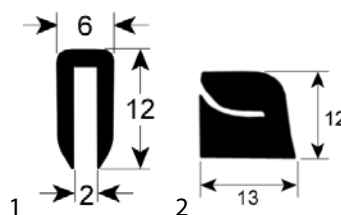

Bourgeois

fig.	Part No	description	Ref. No.
1	901512	window gasket profile 1615 L 1350mm suitable for BOUR- GEOIS Qty 1	JOIN063
1	511610	window gasket profile 1615 L 1950mm Qty 1	JOIN066

Capic

fig.	Part No	description	Ref. No.
1	901575	window gasket profile 1503 suitable for CAPIC Qty sup- plied by meter	I304004
2	900937	window gasket profile 1893 Qty supplied by meter	I304026