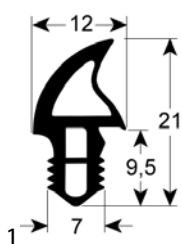

Moffat USA

fig.	Part No	description	Ref. No.
1	901683	door seal profile 2774 L 2000mm round	232666 234464

Morice

fig.	Part No	description	Ref. No.
1	901564	door seal profile 2060 W 464mm L 620mm external size Qty 1	DM1065
1	901565	door seal profile 2060 W 624mm L 724mm external size Qty 1	DM1066
2	901566	door seal profile 2200 W 510mm L 650mm external size Qty 1	DM0566