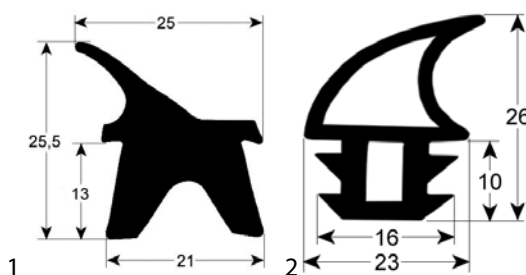

Repagas

fig.	Part No	description	Ref. No.
1	900348	door seal profile 2402 Qty supplied by meter	1240012
2	902166	door seal profile 2749 W 660mm L 1450mm external size suitable for FOINOX	48600001

fig.	Part No	description	Ref. No.
3	901622	door seal profile 2781 W 475mm L 475mm external size suitable for ANGELO PO	92000022
3	901623	door seal profile 2781 W 475mm L 725mm external size suitable for ANGELO PO	92200002
3	901624	door seal profile 2781 W 475mm L 1410mm external size suitable for ANGELO PO	92600002
3	901626	door seal profile 2781 W 688mm L 886mm external size suitable for ANGELO PO	92800010
3	901627	door seal profile 2781 W 688mm L 1410mm external size suitable for ANGELO PO	92800001