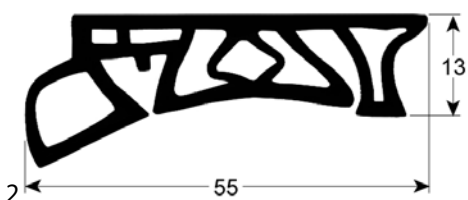

fig.	Part No	description	Ref. No.
2	902231	tray rack trolley gasket profile 4095 L 575mm Qty 1	12031375 RT2400187
2	902232	tray rack trolley gasket profile 4095 L 780mm Qty 1	12028867 RT2400194