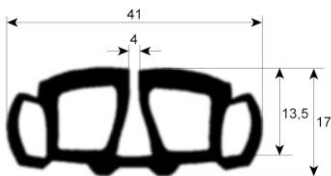

fig.	Part No	description	Ref. No.
3	900036	window gasket profile 1800 Qty supplied by meter	0H6663

fig.	Part No	description	Ref. No.
4	900176	window gasket profile 1840 perimeter 2000mm Qty 1	0K2081
			246162
4	900175	window gasket profile 1840 perimeter 2100mm Qty 1	0K2080
			246161