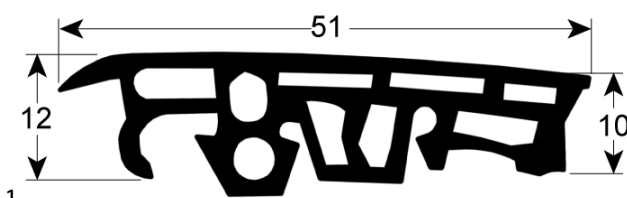

Falcon

fig.	Part No	description	Ref. No.
1	900199	tray rack trolley gasket profile 4070 L 1000mm Qty 1	530549207

Frima

fig.	Part No	description	Ref. No.
1	902616	tray rack trolley gasket profile 4105 L 500mm	24.03.190