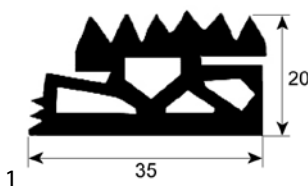

Falcon

fig.	Part No	description	Ref. No.
1	900199	tray rack trolley gasket profile 4070 L 1000mm Qty 1	530549207

Frima

fig.	Part No	description	Ref. No.
1	902616	tray rack trolley gasket profile 4105 L 500mm	24.03.190