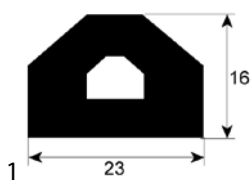

Modular

fig.	Part No	description	Ref. No.
1	900510	boiling pan gasket profile 3020 L 2000mm	952.000.00