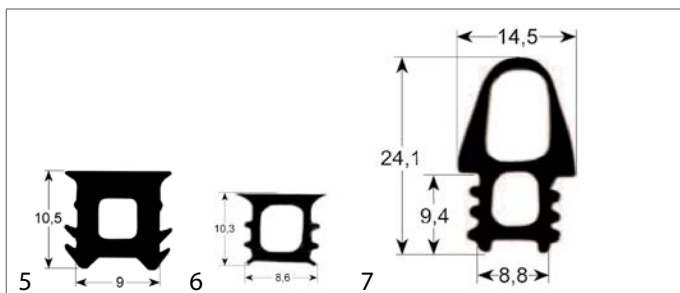

fig.	Part No	description	Ref. No.
4	900583	door seal W 435mm L 660mm	0H6975

fig.	Part No	description	Ref. No.
5	900142	door seal profile 2010 Qty supplied by meter	0LX024
6	900037	door seal profile 2020 Qty supplied by meter	0H6976 284133
7	900044	door seal profile 2030 W 414mm L 620mm external size Qty 1	0H6655
7	900042 ¹	door seal profile 2030 W 414mm L 620mm external size Qty 1 long side open	0H6653
7	900588	door seal profile 2030 W 428mm L 431mm external size Qty 1	0H6973 284122
7	900041 ²	door seal profile 2030 W 620mm L 699mm external size Qty 1 short side open	0H6654