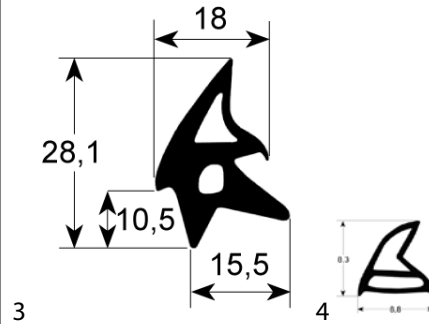

Lotus

fig.	Part No	description	Ref. No.
1	901129	door seal profile 2402 W 580mm L 765mm Qty 1 4-piece	C2215-02
2	900413	door seal profile 2458 L 1400mm Qty 1	C6090-00

fig.	Part No	description	Ref. No.
3	901384	door seal profile 2470 L 2100mm Qty 1	C9031-00
3	900417	door seal profile 2470 L 2300mm Qty 1	C5220-00
3	902544	door seal profile 2470 L 2570mm	C9029-00
4	900066	door seal profile 2910 W 340mm L 530mm Qty 1	536011300