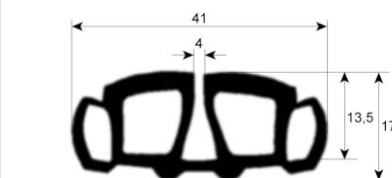

fig.	Part No	description	Ref. No.
7	900272	window gasket profile 1830 L 1500mm Qty 1	003680

fig.	Part No	description	Ref. No.
8	900176	window gasket profile 1840 perimeter 2000mm Qty 1	0K2081 0K2085
8	900175	window gasket profile 1840 perimeter 2100mm Qty 1	0K2080 0K2084