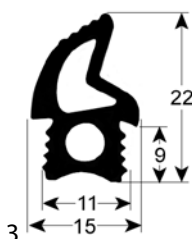

TurboChef

fig.	Part No	description	Ref. No.
1	691434	door seal profile 2951 W 243mm L 490mm external size Qty 1 suitable for Turbochef	HHB-8101

Unox

fig.	Part No	description	Ref. No.
1	901843	door seal profile 2766 L 1530mm	GN1250A0 KGN0015A KGN1388C
1	902020	door seal profile 2766 L 2500mm	KGN1342C
1	902482	door seal profile 2766 L 2520mm Qty 1	GN1391C KGN1391C
2	901294	door seal profile 2767 Qty supplied by meter	GN1000 GN1000A0 GN1000B0