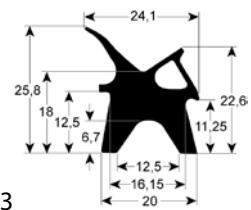

fig.	Part No	description	Ref. No.
7	900196	door seal profile 2968 L 395mm Qty 1 mounting pos. right/left	062372

Lainox

fig.	Part No	description	Ref. No.
1	900142	door seal profile 2010 Qty supplied by meter	70042830
			70043250
			70043280
			70043290
			80100070
			LAR70042830
			LAR70043250
			LAR70043280
			LAR70043290
			LAR80100070
1	901147	door seal profile 2010 L 3000mm Qty 1	70042880
			LAR70042880
1	900131	door seal profile 2010 W 520mm L 610mm external size Qty 1	70040980
			LAR70040980
1	900132	door seal profile 2010 W 625mm L 750mm external size Qty 1	70040990
			70043260
1	900134	door seal profile 2010 W 680mm L 1425mm external size Qty 1	LAR70040990
			LAR70043260
1	900135	door seal profile 2010 W 700mm L 1410mm external size Qty 1	70041010
			LAR70041010
1	900133	door seal profile 2010 W 740mm L 765mm external size Qty 1	70041020
			LAR70041020
1	900133	door seal profile 2010 W 740mm L 765mm external size Qty 1	70041000
			LAR70041000
2	900348	door seal profile 2402 Qty supplied by meter	R70041200-15MT
			R70041200-6MT
			R70041250-15MT
			R70041250-6MT
			R70041290-15MT
			R70041290-6MT
			R70041330-6MT
			R70041540-15MT
			R70041540_3MT
			R70041540-6MT
			R70041560-15MT
			R70041560-6MT
			R70041780-15MT
			R70041780-6MT
			R70042510-15MT
			R70042510-6MT
R80100490-15MT			
R80100490-6MT			