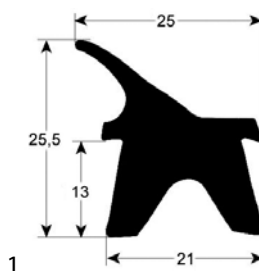

fig.	Part No	description	Ref. No.
4	901393	door seal profile 2519 W 695mm L 885mm external size suitable for CONVOTHERM	7001078
4	901398	door seal profile 2519 W 695mm L 1410mm external size Qty 1	7001079
5	900955	door seal profile 2715 Qty supplied by meter	—
5	900791	door seal profile 2715 W 460mm H 1495mm outer plug size Qty 1	7011003 (alternativ)
5	900930	door seal profile 2715 W 460mm H 770mm outer plug size Qty 1	7011002 (Alternativ)
5	900369	door seal profile 2715 W 465mm H 510mm outer plug size Qty 1	7011001 (alternativ)
5	900851	door seal profile 2715 W 670mm H 1495mm outer plug size Qty 1	7011007 (alternativ)
5	901436	door seal profile 2715 W 670mm H 550mm outer plug size Qty 1	7011004 (alternativ)
5	900852	door seal profile 2715 W 670mm H 770mm outer plug size Qty 1	7011005 (alternativ)
5	900853	door seal profile 2715 W 670mm H 965mm outer plug size Qty 1	7011006 (alternativ)

Cooking-Systems

fig.	Part No	description	Ref. No.
1	901347	door seal profile 2402 W 350mm L 575mm external size Qty 1	490326P
1	901348	door seal profile 2402 W 350mm L 985mm external size Qty 1	499926P