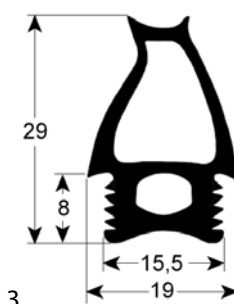

fig.	Part No	description	Ref. No.
3	901622	door seal profile 2781 W 475mm L 475mm external size suitable for ANGELO PO	92000022
3	901623	door seal profile 2781 W 475mm L 725mm external size suitable for ANGELO PO	92200002
3	901624	door seal profile 2781 W 475mm L 1410mm external size suitable for ANGELO PO	92600002
3	901626	door seal profile 2781 W 688mm L 886mm external size suitable for ANGELO PO	92800010
3	901627	door seal profile 2781 W 688mm L 1410mm external size suitable for ANGELO PO	92800001