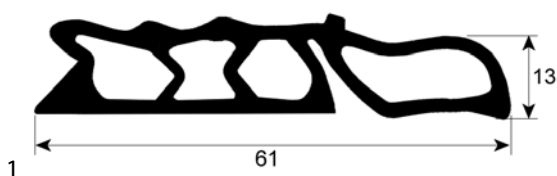

Fagor

fig.	Part No	description	Ref. No.
1	902229	tray rack trolley gasket profile 4090 L 615mm Qty 1	12031433 RT51051025
1	902230	tray rack trolley gasket profile 4090 L 820mm Qty 1	12030369 RT51051026