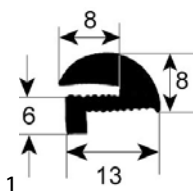

Parry

fig.	Part No	description	Ref. No.
1	900782	window gasket profile 1889 Qty supplied by meter	MCGV0002