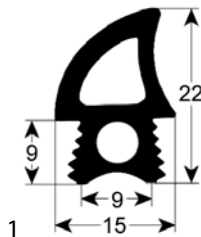

Venix

fig.	Part No	description	Ref. No.
1	901294	door seal profile 2767 Qty supplied by meter	040GUA00001 040GUA00002

Virtus

fig.	Part No	description	Ref. No.
1	902480	door seal profile 2732 W 460mm L 770mm outer plug size for combi-steamer	12039475
1	902555	door seal profile 2732 W 460mm L 1480mm outer plug size Qty 1 suitable for FAGOR	12041134
1	902554	door seal profile 2732 W 470mm L 500mm Qty 1 for model outer plug size suitable for FAGOR	12039599
2	902483	door seal profile 2763 L 1800mm suitable for TECNO-DOM	FO4NEA0039