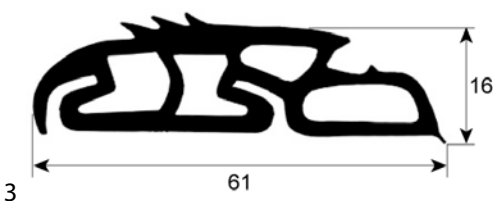

Sogeco

fig.	Part No	description	Ref. No.
1	901330	tray rack trolley gasket profile 4065 silicone Qty supplied by meter	04-GRN-005

Zanussi

fig.	Part No	description	Ref. No.
1	900592	tray rack trolley gasket profile 4040 L 658mm Qty 1	0H6662
2	900580	tray rack trolley gasket profile 4055 L 660mm Qty 1	006176