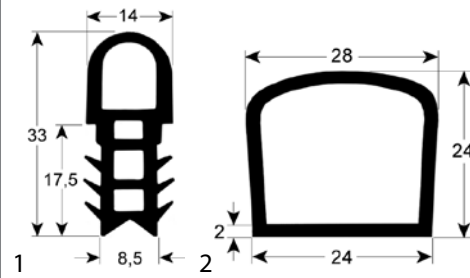

Moffat USA

fig.	Part No	description	Ref. No.
1	901683	door seal profile 2774 L 2000mm round	232666 234464

Morice

fig.	Part No	description	Ref. No.
1	901564	door seal profile 2060 W 464mm L 620mm external size Qty 1	DM1065
1	901565	door seal profile 2060 W 624mm L 724mm external size Qty 1	DM1066
2	901566	door seal profile 2200 W 510mm L 650mm external size Qty 1	DM0566