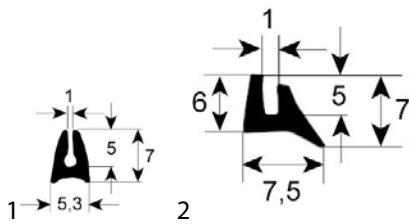

Küppersbusch

fig.	Part No	description	Ref. No.
1	900561	window gasket profile 1500 L 1430mm suitable for KÜP-PERSBUSCH	060976 062336
2	900056	window gasket profile 1570 Qty supplied by meter	062292 407363