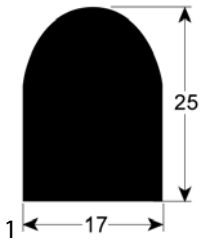

Rosinox

fig.	Part No	description	Ref. No.
1	900055	tray rack trolley gasket profile 4020 Qty supplied by meter silicone foam	24390510 RX24390510
1	902225	tray rack trolley gasket profile 4020 L 1100mm Qty 1 silicone foam	RX24390510