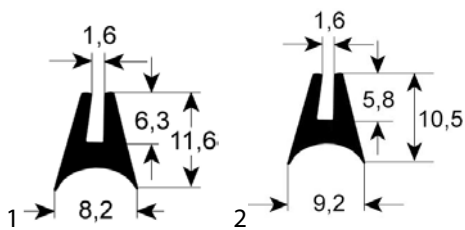

Hobart

fig.	Part No	description	Ref. No.
1	900460	window gasket profile 1600 Qty supplied by meter	MPGOM03P00

Inoxtrend

fig.	Part No	description	Ref. No.
1	901315	window gasket profile 1577 L 1420mm Qty 1	C7572-00
1	902539	window gasket profile 1577 L 1550mm Qty 2	C2183-01 RRC2183-01
1	902541	window gasket profile 1577 L 2100mm Qty 2	C2183-02 RRC2183-02
2	900797	window gasket profile 1580 L 450mm Qty 1	C5216-00 C5227-00 RRC5216-00 RRC5227-00
2	900827	window gasket profile 1580 L 990mm Qty 1	C5247-00 RRC5247-00
2	900416	window gasket profile 1580 L 1800mm Qty 1 mounting pos. inner	C5214-00 C5218-00 C5223-00 RRC5214-00 RRC5218-00 RRC5223-00
2	900419	window gasket profile 1580 L 2500mm Qty 1 mounting pos. inner	C5219-00 RRC5219-00
2	900427	window gasket profile 1580 L 2900mm Qty 1 mounting pos. inner	C6515-00 RRC6515-00