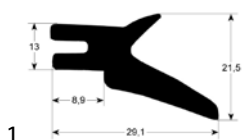

Therma

fig.	Part No	description	Ref. No.
1	900609	door seal profile 3030 ø 430mm	0K5574
1	900755	boiling pan gasket profile 3030 L 1130mm W 655mm	0K5571

miscellaneous

miscellaneous

fig.	Part No	description	L (mm)
1	698892	gasket W 16mm L 595mm Qty 1 mounting pos. upper	595
2	902485	lid gasket profile 10x6.5 L 1075mm combi-steamer	1075