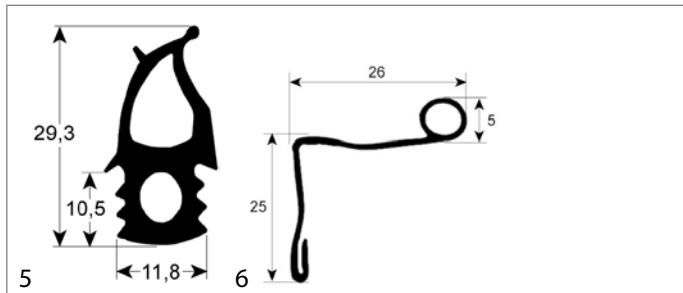

fig.	Part No	description	Ref. No.
3	900187	door seal profile 2450 W 395mm H 585mm external size Qty 1 suitable for ELECTROLUX	055414
3	900188	door seal profile 2450 W 640mm H 720mm external size Qty 1 suitable for ELECTROLUX	055315
3	900275	door seal profile 2450 W 645mm H 1380mm external size Qty 1 suitable for ELECTROLUX	054986
4	900433	door seal profile 2520 W 430mm L 635mm external size Qty 1	005713
4	900577	door seal profile 2520 W 450mm L 550mm external size Qty 1 suitable for ELECTROLUX	005710
4	900578	door seal profile 2520 W 450mm L 770mm external size Qty 1 suitable for ELECTROLUX	005709
4	900579	door seal profile 2520 W 450mm L 1490mm external size Qty 1 suitable for ELECTROLUX	005708
4	900590	door seal profile 2520 W 640mm L 730mm external size Qty 1 suitable for ELECTROLUX	005706
4	900161	door seal profile 2520 W 640mm L 1400mm external size Qty 1 suitable for ELECTROLUX	005705
4	900160	door seal profile 2520 W 655mm L 725mm external size Qty 1 suitable for ELECTROLUX	005712
4	900434	door seal profile 2520 W 655mm L 1400mm external size Qty 1 suitable for ELECTROLUX	005711