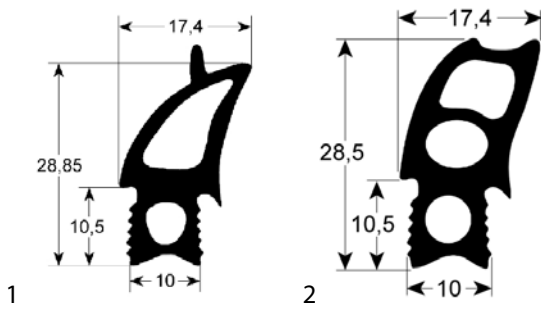

Lincat

fig.	Part No	description	Ref. No.
1	900290	door seal profile 2730 W 465mm L 520mm external size Qty 1	OSE06
1	900291	door seal profile 2730 W 470mm L 785mm outer plug size Qty 1	OSE02
1	900262	door seal profile 2730 W 470mm L 1475mm outer plug size Qty 1	OSE10
1	902224	door seal profile 2730 W 675mm L 500mm suitable for RATIONAL for model SCC/CM 62	OSE11
1	900574	door seal profile 2730 W 675mm L 1475mm outer plug size	OSE13
1	900292	door seal profile 2730 W 685mm L 780mm outer plug size	OSE03
2	901403	door seal profile 2731 W 470mm L 500mm outer plug size Qty 1	OSE08
2	901405	door seal profile 2731 W 470mm L 760mm outer plug size	OSE09