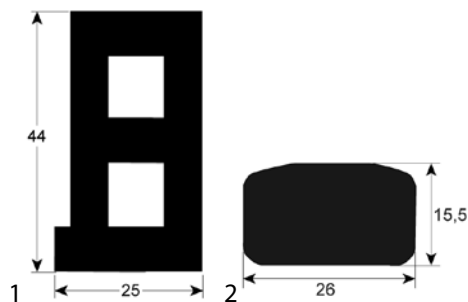

6

fig.	Part No	description	Ref. No.
6	902493	gasket for control panel W 220mm L 890mm suitable for ELOMA for combi-steamer	0742309 E425194 EL0742309 ELE425194 530742309 742309

7

fig.	Part No	description	Ref. No.
7	902484	gasket for control panel W 220mm L 1420mm suitable for MKN combi-steamer	211089

8

fig.	Part No	description	Ref. No.
8	902556	gasket for control panel W 225mm L 635mm suitable for ELOMA for combi-steamer	EL0742295 ELE425193

9

fig.	Part No	description	Ref. No.
9	900569	gasket for control panel W 305mm L 720mm external size suitable for RATIONAL	5105.1011
9	900570	gasket for control panel W 305mm L 1000mm external size suitable for RATIONAL	76-51051012 5105.1012
9	900572	gasket for control panel W 415mm L 1700mm external size suitable for RATIONAL	5105.1013 5105.1014

boiling pan gaskets

Electrolux

fig.	Part No	description	Ref. No.
1	693248	boiling pan gasket profile 3030 suitable for JUNO	0K2806
1	693251	boiling pan gasket profile 3030 suitable for JUNO	0H6982
1	900609	door seal profile 3030 ø 430mm	0G0024 0K5574
1	693249	boiling pan gasket profile 3030 L 770mm W 690mm suitable for JUNO	0H6980
1	900755	boiling pan gasket profile 3030 L 1130mm W 655mm	002175 0G0022 0K5567 0K5571 0KF622 2003401 71303003 718034002

Fagor

fig.	Part No	description	Ref. No.
1	900908	lid gasket ED ø 65mm	12009435
2	900821	boiling pan gasket profile 3010 L 2000mm	12029784 FX10600300/1

fig.	Part No	description	Ref. No.
3	900514	boiling pan gasket profile 3020 L 3200mm	12026686 ICRE30100030

Firex

fig.	Part No	description	Ref. No.
1	900819	boiling pan gasket profile 3010 L 1000mm	10600300
1	900821	boiling pan gasket profile 3010 L 2000mm	10600300/1
1	900822	boiling pan gasket profile 3010 L 2400mm	10600300/2
1	900823	boiling pan gasket profile 3010 L 3000mm	10600300/3