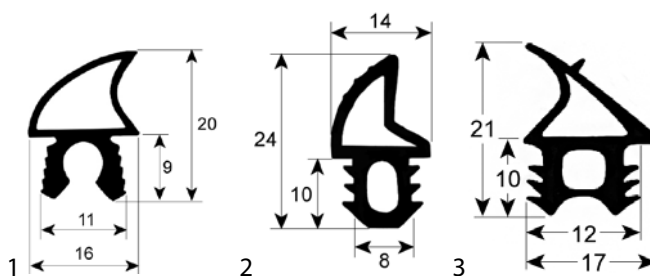

Cookmax

fig.	Part No	description	Ref. No.
1	900792	door seal profile 2748 L 1750mm	409081000
2	900913	door seal profile 2755 Qty supplied by meter	GUA30002
2	901159	door seal profile 2755 L 2780mm	7323000019
3	902134	door seal profile 2761 W 610mm L 770mm outer plug size Qty 1 suitable for LAINOX	R70044830