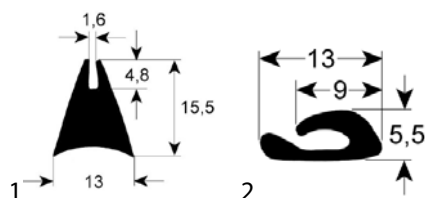

Bertos

fig.	Part No	description	Ref. No.
1	900463	window gasket profile 1650 L 1110mm Qty 1	25594000
1	900472	window gasket profile 1650 L 1700mm Qty 1	23601400
1	900473	window gasket profile 1650 L 2250mm Qty 1	23602100
2	900470	window gasket profile 1880 L 520mm Qty 1	14018
2	900471	window gasket profile 1880 L 680mm Qty 1	14019
2	900469	window gasket profile 1880 L 1385mm Qty 1	14017