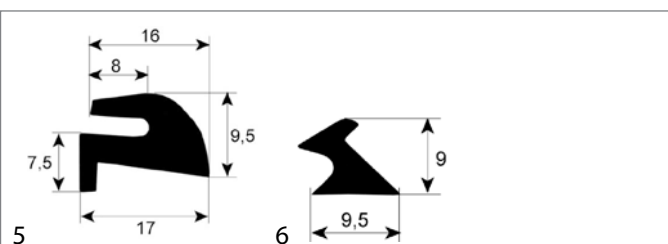

fig.	Part No	description	Ref. No.
3	900426	window gasket profile 1885 L 2300mm Qty 1	C6513-00 RRC6513-00
3	900828	window gasket profile 1885 L 2430mm Qty 1	C5572-00 RRC5572-00
3	900430	window gasket profile 1885 L 3250mm Qty 1	C7117-00 RRC7117-00
4	900826	window gasket profile 1886 L 600mm Qty 1 external size mounting pos. horizontal	C6516-00 RRC6516-00
4	900825	window gasket profile 1886 L 800mm Qty 1 external size mounting pos. vertical	C6517-00 RRC6517-00