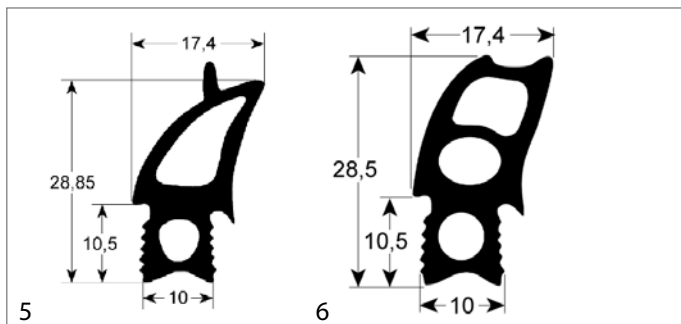

fig.	Part No	description	Ref. No.
5	902219	door seal profile 2730 W 465mm L 520mm external size Qty 1	5105.1020 5105.1020P
5	902221	door seal profile 2730 W 470mm L 500mm suitable for RATIONAL for model SCC/CM 61	20.00.394 20.00.394P 20.01.800 20.01.800P 20.02.550P
5	902247	door seal profile 2730 W 470mm L 785mm suitable for RATIONAL for model CPC 101	5105.1021 5105.1021P
5	902246	door seal profile 2730 W 470mm L 1475mm suitable for RATIONAL for model SCC/CM201	20.00.398P
5	902224	door seal profile 2730 W 675mm L 500mm suitable for RATIONAL for model SCC/CM 62	20.00.395 20.00.395P 20.01.801 20.01.801P 20.02.551P
5	902248	door seal profile 2730 W 675mm L 1475mm suitable for RATIONAL for model SCC/CM202	20.00.399 20.00.399P
5	902220	door seal profile 2730 W 685mm L 780mm suitable for RATIONAL for model SCC/CM102	5105.1022 5105.1022P
6	902222	door seal profile 2731 W 470mm L 760mm suitable for RATIONAL for model SCC/CM 101	20.00.396 20.00.396P 20.01.802 20.01.802P
6	902249	door seal profile 2733 W 675mm L 760mm suitable for RATIONAL for model SCC/CM102	20.00.397 20.00.397P 20.01.803P 20.02.553P