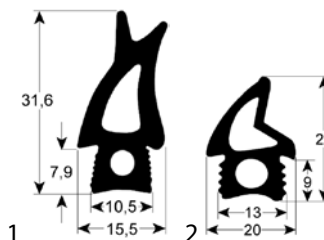

Venix

fig.	Part No	description	Ref. No.
1	901294	door seal profile 2767 Qty supplied by meter	040GUA00001 040GUA00002

Virtus

fig.	Part No	description	Ref. No.
1	902480	door seal profile 2732 W 460mm L 770mm outer plug size for combi-steamer	12039475
1	902555	door seal profile 2732 W 460mm L 1480mm outer plug size Qty 1 suitable for FAGOR	12041134
1	902554	door seal profile 2732 W 470mm L 500mm Qty 1 for model outer plug size suitable for FAGOR	12039599
2	902483	door seal profile 2763 L 1800mm suitable for TECNO-DOM	FO4NEA0039