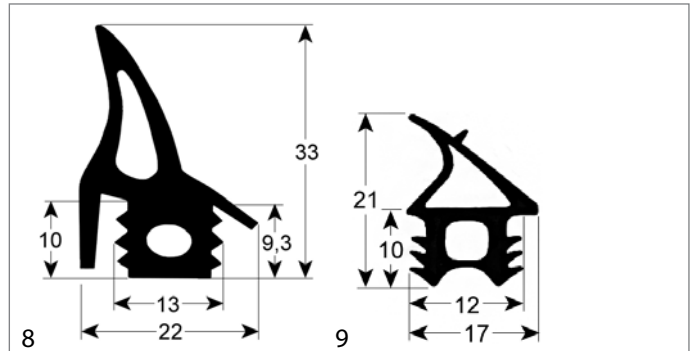

¹with fixing kit

fig.	Part No	description	Ref. No.
6	900865	door seal profile 2449 W 490mm L 520mm Qty 1	530742368 EL742368
6	900497	door seal profile 2449 W 520mm L 775mm Qty 1	530742376
6	901483	door seal profile 2449 W 520mm L 1505mm Qty 1	530000423
6	901490	door seal profile 2449 W 690mm L 1550mm Qty 1	530742406
7	900498	door seal profile 2515 perimeter 1670mm Qty 1	530693219 EL693219