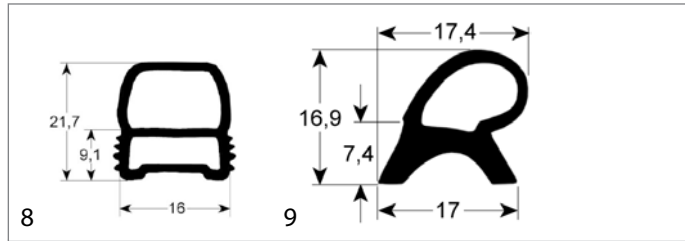

¹3-sided (long side open) ²3-sided (short side open)

fig.	Part No	description	Ref. No.
8	900040	door seal profile 2447 W 627mm L 1321mm external size Qty 1	0H6657 246259
8	900043	door seal profile 2447 W 777mm L 861mm external size Qty 1	0H6659
8	900039	door seal profile 2447 W 777mm L 1321mm external size Qty 1	0H6660
8	900589	door seal profile 2447 W 800mm L 880mm external size Qty 1	0H6658
8	900496	door seal profile 2447 W 810mm L 900mm	—
9	900188	door seal profile 2450 W 640mm H 720mm external size Qty 1 suitable for ELECTROLUX	055315