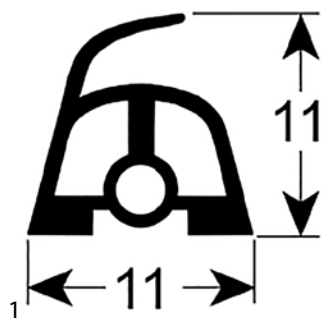

Küppersbusch

fig.	Part No	description	Ref. No.
1	900390	door seal L 380mm with 5 mounting clips	807470006
1	900391	door seal L 585mm with 9 mounting clips	807469006