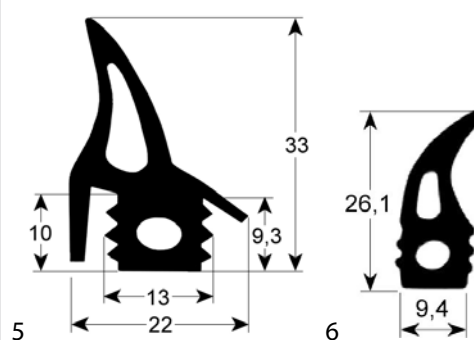

fig.	Part No	description	Ref. No.
3	900865	door seal profile 2449 W 490mm L 520mm Qty 1	742368 E425198 EL0742368 ELE425198
3	900497	door seal profile 2449 W 520mm L 775mm Qty 1	742376 E425199 EL0742376 ELE425199
3	901483	door seal profile 2449 W 520mm L 1505mm Qty 1	200021 742384 E425200 EL0742384 ELE425200
3	901490	door seal profile 2449 W 690mm L 1550mm Qty 1	742406 E425202 EL0742406 ELE425202
4	900498	door seal profile 2515 perimeter 1670mm Qty 1	425121 425166 693219 E425166 EL0693219 ELE425166