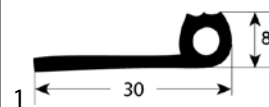

Niggemann

fig.	Part No	description	Ref. No.
1	580013	door seal profile 2949 L 3000mm Qty 1	201778