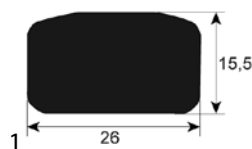

Firex

fig.	Part No	description	Ref. No.
1	900819	boiling pan gasket profile 3010 L 1000mm	10600300
1	900821	boiling pan gasket profile 3010 L 2000mm	10600300/1
1	900822	boiling pan gasket profile 3010 L 2400mm	10600300/2
1	900823	boiling pan gasket profile 3010 L 3000mm	10600300/3