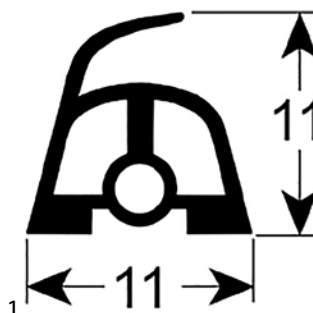

Palux

fig.	Part No	description	Ref. No.
1	900390	door seal L 380mm with 5 mounting clips	202223
1	900391	door seal L 585mm with 9 mounting clips	202290

Roller-Grill

fig.	Part No	description	Ref. No.
1	900240	door seal W 310mm H 170mm	H03002