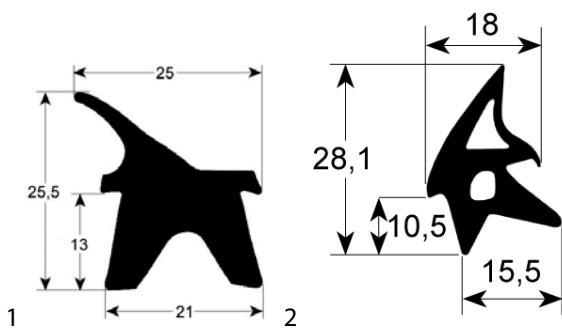

Modular

fig.	Part No	description	Ref. No.
1	900348	door seal profile 2402 Qty supplied by meter	RRC2215-03 RRC22150315MT
1	901129	door seal profile 2402 W 580mm L 765mm Qty 1 4-piece	RRC2215-02
2	900417	door seal profile 2470 L 2300mm Qty 1	RRC5220-00
2	900420	door seal profile 2470 L 2850mm Qty 1	RRC5221-00