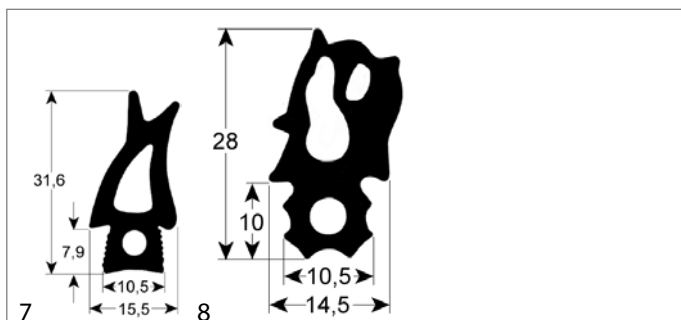

fig.	Part No	description	Ref. No.
5	902219	door seal profile 2730 W 465mm L 520mm external size Qty 1	5105.1020 5105.1020P
5	902221	door seal profile 2730 W 470mm L 500mm suitable for RATIONAL for model SCC/CM 61	20.00.394 20.00.394P 20.01.800 20.01.800P 20.02.550P
5	902247	door seal profile 2730 W 470mm L 785mm suitable for RATIONAL for model CPC 101	5105.1021 5105.1021P
5	902246	door seal profile 2730 W 470mm L 1475mm suitable for RATIONAL for model SCC/CM201	20.00.398P
5	902224	door seal profile 2730 W 675mm L 500mm suitable for RATIONAL for model SCC/CM 62	20.00.395 20.00.395P 20.01.801 20.01.801P 20.02.551P
5	902248	door seal profile 2730 W 675mm L 1475mm suitable for RATIONAL for model SCC/CM202	20.00.399 20.00.399P
5	902220	door seal profile 2730 W 685mm L 780mm suitable for RATIONAL for model SCC/CM102	5105.1022 5105.1022P
6	902222	door seal profile 2731 W 470mm L 760mm suitable for RATIONAL for model SCC/CM 101	20.00.396 20.00.396P 20.01.802 20.01.802P
6	902249	door seal profile 2733 W 675mm L 760mm suitable for RATIONAL for model SCC/CM102	20.00.397 20.00.397P 20.01.803P 20.02.553P