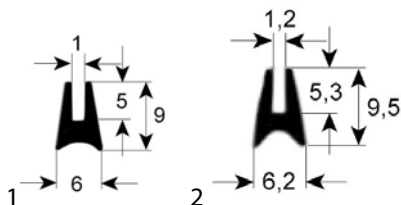

fig.	Part No	description	Ref. No.
4	900114	window gasket profile 1870 Qty supplied by meter	7001042

Cookmax

fig.	Part No	description	Ref. No.
1	900787	window gasket profile 1515 L 2200mm suitable for LAINOX	R70044650
2	900500	window gasket profile 1530 L 900mm Qty 1	R70044250
2	900501	window gasket profile 1530 L 1200mm Qty 1	R70044260
2	900483	window gasket profile 1530 L 2400mm Qty 1	R70044150