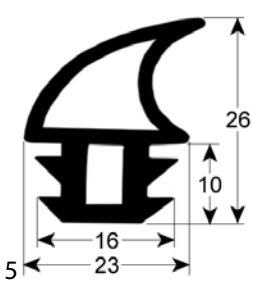

3	900059	door seal profile 2410 Qty supplied by meter	14011-25MT 14011-6MT 14012-25MT 14012-6MT 14020-25MT 14020-6MT 14021-25MT 14021-6MT 14028-25MT 14028-6MT 14029-25MT 14029-6MT
4	901302	door seal profile 2415 L 543mm mounting pos. left/right Qty 1	14029
4	900479	door seal profile 2415 L 635mm mounting pos. upper/lower Qty 1	14021
4	901300	door seal profile 2415 L 675mm mounting pos. upper/lower Qty 1	14028
4	900476	door seal profile 2415 L 695mm mounting pos. upper/lower Qty 1	14012
4	900477	door seal profile 2415 L 805mm mounting pos. left/right Qty 1	14011 14012 14013 14014 14021 14028
4	900478	door seal profile 2415 L 1465mm mounting pos. left/right Qty 1	14020

5	902166	door seal profile 2749 W 660mm L 1450mm external size suitable for FOINOX	14082