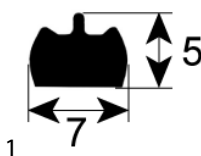

lid gaskets

MKN

fig.	Part No	W (mm)	L (mm)	suitable for	Ref. No.
1	902503	685	1098	MKN	10011826

foam rubber gaskets

fig.	Part No	W (mm)	thickness (mm)	fixing	Qty
1	901454			self-adhesive	

GASTROPARTS.COM

© 2020 Gastroparts Sp. J. All rights reserved.