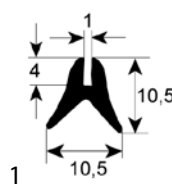

Bourgeois

fig.	Part No	description	Ref. No.
1	901512	window gasket profile 1615 L 1350mm suitable for BOUR- GEOIS Qty 1	JOIN063
1	511610	window gasket profile 1615 L 1950mm Qty 1	JOIN066

Capic

fig.	Part No	description	Ref. No.
1	901575	window gasket profile 1503 suitable for CAPIC Qty sup- plied by meter	I304004
2	900937	window gasket profile 1893 Qty supplied by meter	I304026