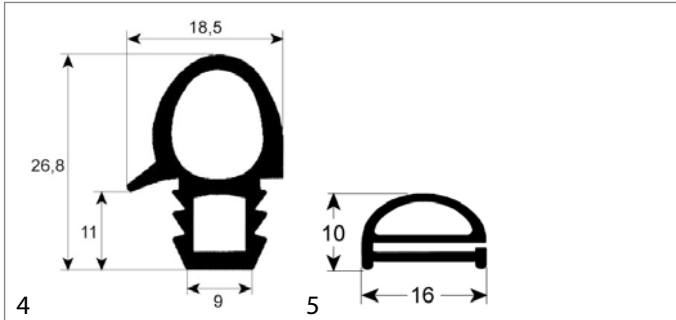

fig.	Part No	description	Ref. No.
2	901588	door seal L 930mm suitable for FALCON SS braid mounting pos. left	535480057 703451

fig.	Part No	description	Ref. No.
3	901591	door seal W 350mm L 500mm suitable for FALCON kit	539110025 635001