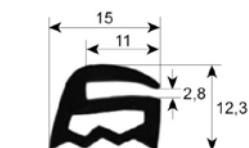

Charvet

fig.	Part No	description	Ref. No.
1	901567	window gasket profile 1879 L 2350mm suitable for CHAR- VET Qty 1	02286A

mechanical components, equip-
ment accessories

Convotherm

fig.	Part No	description	Ref. No.
1	901430	window gasket profile 1502 Qty supplied by meter	7001040
2	900113	window gasket profile 1560 Qty supplied by meter	7001041
3	900448	window gasket profile 1630 L 1800mm Qty 1	7001045