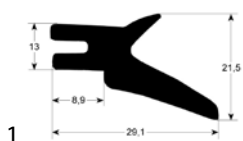

Juno

fig.	Part No	description	Ref. No.
1	693248	boiling pan gasket profile 3030 suitable for JUNO	0K2806
1	693251	boiling pan gasket profile 3030 suitable for JUNO	0H6982
1	900609	door seal profile 3030 ø 430mm	0K5574
1	693249	boiling pan gasket profile 3030 L 770mm W 690mm suitable for JUNO	0H6980