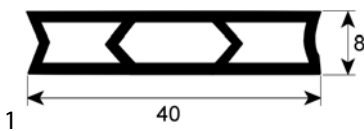

Sogeco

fig.	Part No	description	Ref. No.
1	901330	tray rack trolley gasket profile 4065 silicone Qty supplied by meter	04-GRN-005

Zanussi

fig.	Part No	description	Ref. No.
1	900592	tray rack trolley gasket profile 4040 L 658mm Qty 1	0H6662
2	900580	tray rack trolley gasket profile 4055 L 660mm Qty 1	006176