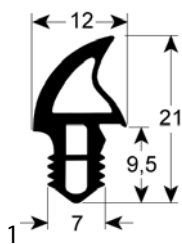

Blue Seal

fig.	Part No	description	Ref. No.
1	901683	door seal profile 2774 L 2000mm round	232666 234464

Blue Seal

fig.	Part No	description	Ref. No.
1	901683	door seal profile 2774 L 2000mm round	232666 234464