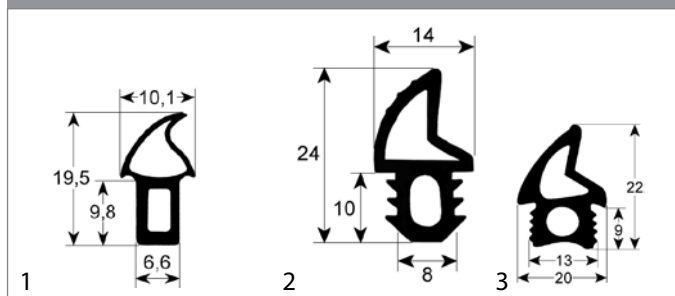

Mastro

fig.	Part No	description	Ref. No.
1	900544	door seal profile 2740 L 1350mm Qty 1	0000X05600
2	900913	door seal profile 2755 Qty supplied by meter	GUA30002
3	902483	door seal profile 2763 L 1800mm suitable for TECNO-DOM	FO4NEA0039