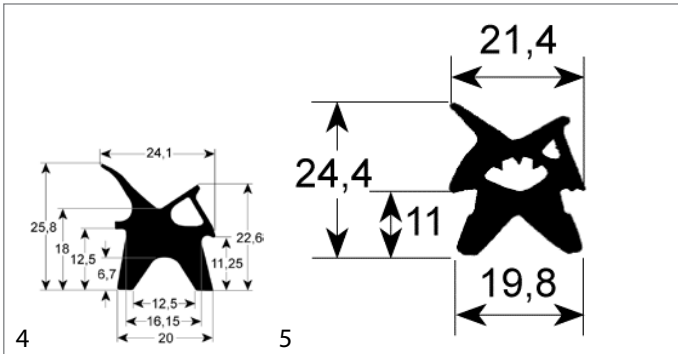

Ambassade

fig.	Part No	description	Ref. No.
1	902157	door seal profile 2211 W 470mm L 590mm external size	65111018

Angelo-Po

fig.	Part No	description	Ref. No.
1	900725	door seal	37Q7621

fig.	Part No	description	Ref. No.
2	900720	door seal profile 1855 Qty supplied by meter	3031880
3	900348	door seal profile 2402 Qty supplied by meter	37Q2480-15MT 37Q2480-6MT