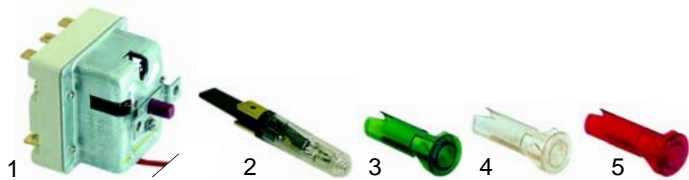

Item	Order	Description	Model	OEM
1	375380	safety thermostat, 160 C		A049405
2	359131	signal element		A038506
3	359123	insert lamp holder (green)	944PEB, 915PEB	A038507
4	359228	insert lamp holder (clear)		A039207
5	359125	insert lamp holder (red)		A038907