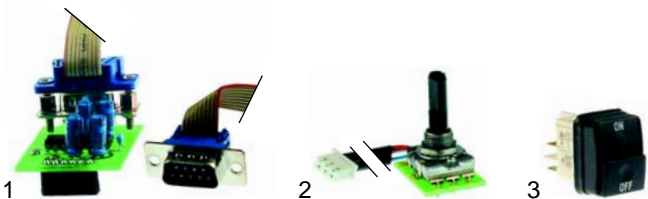

Item	Order	Description	Model	OEM
1	401193	HACCP-p.c.b.	ECVMG/E	3103246
2	401194	encoder	ECVPG/E	3103267
3	346350	switch		A038550