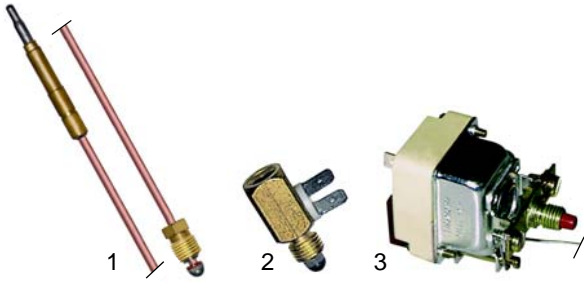

Item	Order	Description	Model	OEM
1	102041	thermocouple 600mm	40SGFR,	A011909
2	101265	interrupter , M9x1	60SGFR,	9000158
3	390061	safety thermostat	922FGR	A049401