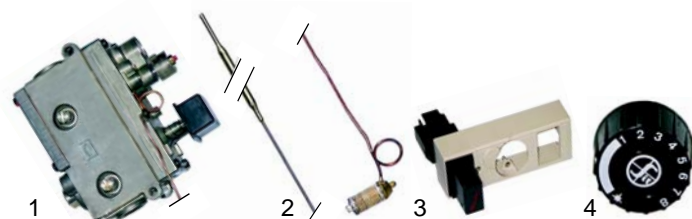

Item	Order	Description	Model	OEM
1	101132	Minisit controller	74CGV, 76CGV, 76CGVFL, 714CTGV, A011700 A011701	1011700 A011700 A011701
2	102102	sensor	716CTGV, 749CGV, 769CGV, 769CGVAC,	A011709
3	101136	cover with piezoelectric igniter	769CGVFL, 94CGG, 96CGG, 98CGG,	A011603
4	110068	knob	94CTGG, 941CTGG	A011602