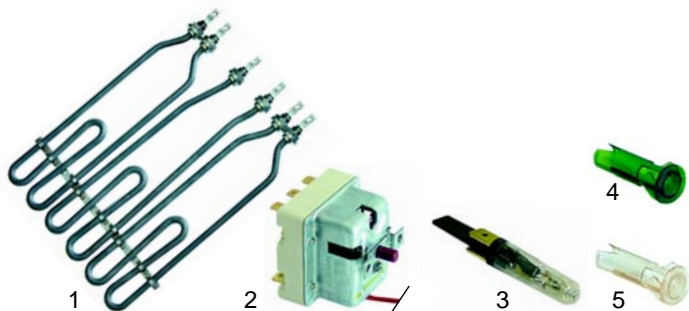

Pasta cookers (electric)

Item	Order	Description	Model	OEM
1	416795	7500W/230V		8218100
2	375380	safety thermostat		A049405
3	359131	signal element	40SECP	A038506
4	359123	insert lamp holder (green)		A038507
5	359228	insert lamp holder (clear)		A039207