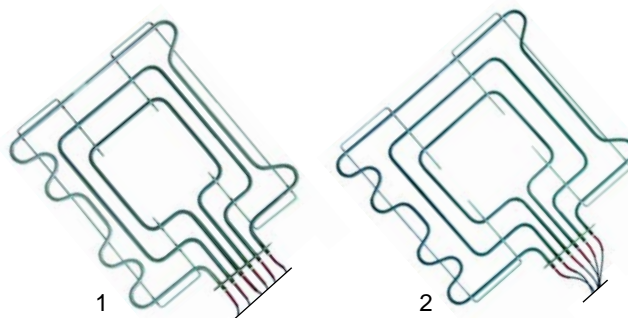

Item	Order	Description	Model	OEM
1	416785	1800W/230V	749CGVFE, 769CGVFE, 714CTGVFE, 74CE, 76CE, 76CEAC, 741CE, 761CE, 761CEAC	A037300
2	416786	2750W/230V	94CGE, 96CGEAC, 98CGE, 941CEE, 961CEE, 961CEEAC	A037400