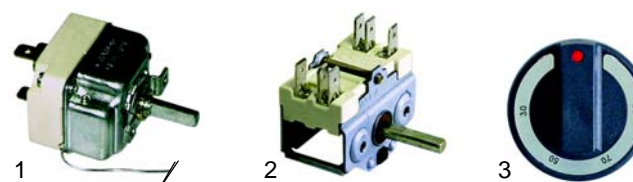

Item	Order	Description	Model	OEM
1	390040	thermostat, 30-90 C		A046260
2	300001	switch	92CBE	A046000
3	110955	knob		2994320

O

Suitable for Ollis