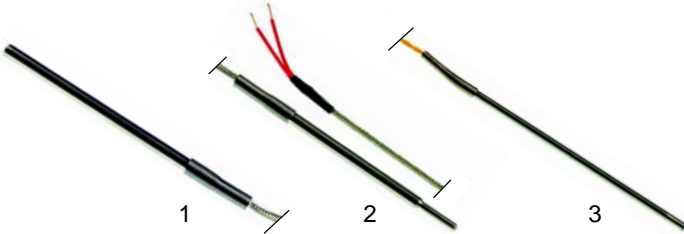

Item	Order	Description	Model	OEM
1	379935	sensor (chamber)	CV__, CVM__, CVP__	3103270
2	379936	sensor (chamber)	ECVM__, ECVP__	3103275
3	379937	sensor (outflow)		3103282

Item	Order	Description	Model	OEM
1	401189	transformer	ECVM__, ECVP__	A047047