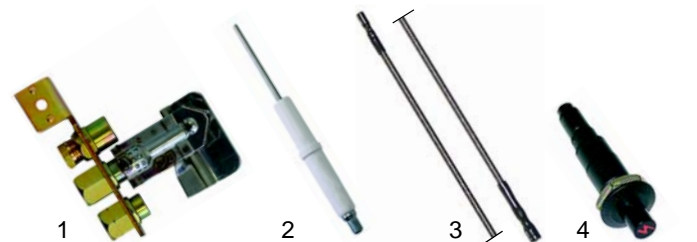

Item	Order	Description	Model	OEM
1	100076	pilot burner		A013220
2	100701	electrode	74FTG, 78FTG	A013302
3	100016	ignition cable		2510698
4	100009	piezoelectric igniter		A041105