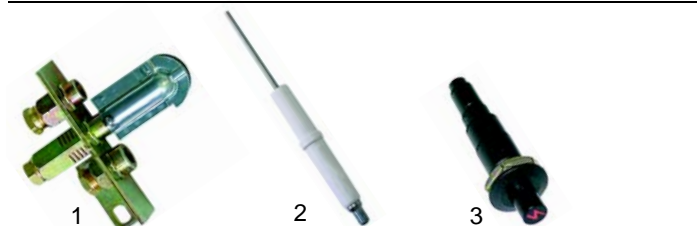

Item	Order	Description	Model	OEM
1	100863	pilot burner	92TFTG_, 92FTG_	2510389
2	100701	electrode	94TFTG_, 94FTG_	A013302
3	100009	piezoelectric igniter	921FTG_	A041105