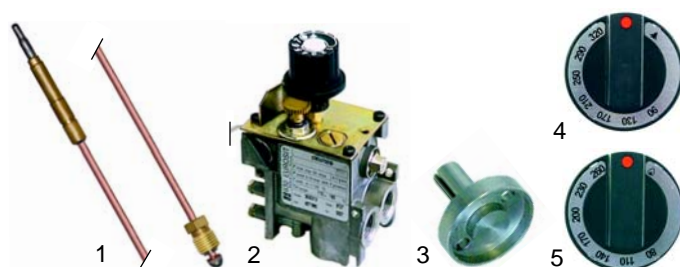

Item	Order	Description	Model	OEM
1	102042	thermocouple, 850mm	40SGFT, 40SGFTR, 40SGFTC, 60SGFT, 60SGFTR, 60SGFTC, 60SGFT1/2R, 80SGFTC	A011904
2	101125	Eurosit controller, 340 C		8219950
3	101712	extension		8218300
4	110956	knob	40SGFT, 40SGFTR, 60SGFT, 60SGFTR, 60SGFT1/2R, 40SGFTC,	8215500
5	110957	knob	60SGFTC, 80SGFTC	8215502

O Suitable for Ollis