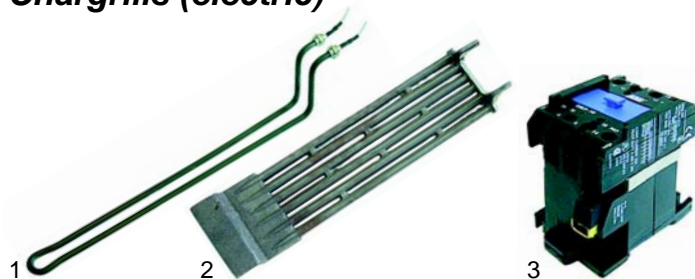

Chargrills (electric)

Item	Order	Description	Model	OEM
1	416793	750W/230V		A045800
2	211028	grill grid	40SEW	8110035
3	380204	contactor		A047200