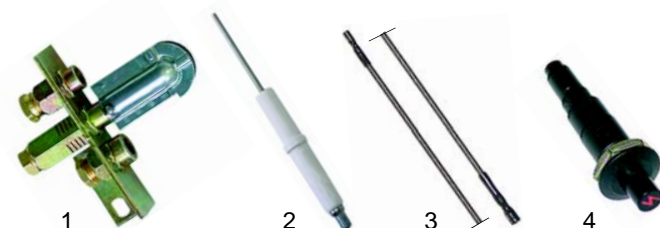

Item	Order	Description	Model	OEM
1	100863	pilot burner	910PG,	2510389
2	100701	electrode	910PGB,	A013302
3	100193	ignition cable, 1200mm	911PGB, 915PG	
4	100009	piezoelectric igniter		A041105