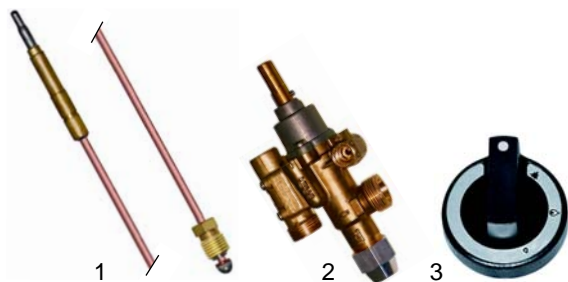

Item	Order	Description	Model	OEM
1	102040	thermocouple, 500mm		A011902
2	101086	gas tap	74CPG, 78CPG, 92CCPG, 94CCPG	A011500
3	110353	knob		2599001