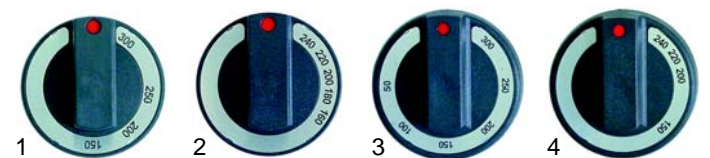

Item	Order	Description	Model	OEM
1	110961	knob	40SEFT, 60SEFT	8215300 9998191003
2	110962	knob	_SEFTC	8215302 9998191009
3	110963	knob	7_FTE, 9_FTE	2994310 9998191007
4	110964	knob	7_FTEC, 9_FTEC	2994390