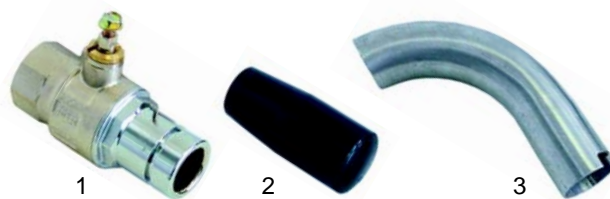

Pasta cookers (mechanical)

Item	Order	Description	Model	OEM
1	540759	drain tap	40SECP	A023020
2	540760	handle		A019302
3	540761	drain pipe		8217500