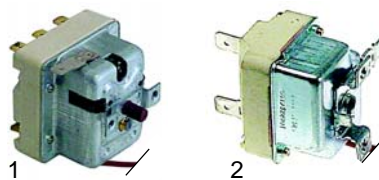

Electrical components

Item	Order	Description	Model	OEM
1	375635	safety thermostat 300 C	universal	A046190
2	375636	thermostat 60 C	CVM__, CVP__	A046195