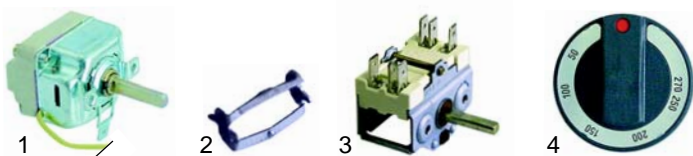

Item	Order	Description	Model	OEM
1	375382	thermostat, 45-290 C		A049200
2	550060	retainer	61SGFE3S,	A045900
3	300001	switch	61SECFE	A046000
4	110953	knob		8215601