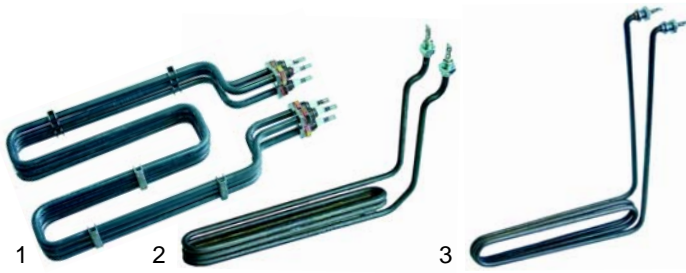

Fryers (electric)

Item	Order	Description	Model	OEM
1	416799	5500W/230V	40SEFR, 60SEFR	8217600
2	416800	2300W/230V	41SEFR, 61SEFR	8208200
3	416801	1700W/230V	710FRE, 712FRE	9000502