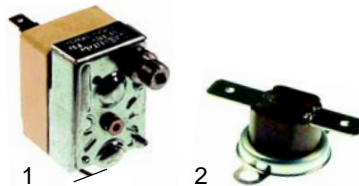

Item	Order	Description	Model	OEM
1	375637	safety thermostat boiler	CVP__	A046185
2	375638	thermostat boiler		A046186