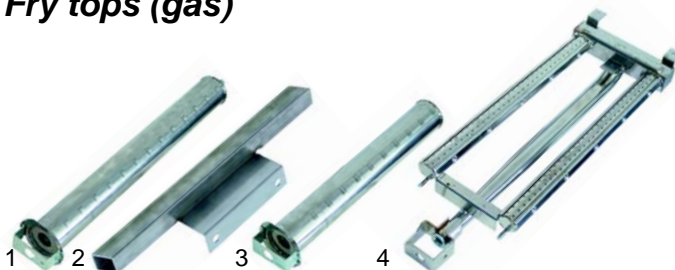

Fry tops (gas)

Item	Order	Description	Model	OEM
1	105437	burner	40SGFT, 40SGFTR, 40SGFTC, 60SGFT, 60SGFTR, 60SGFTC, 60SGFT1/2R, 80SGFTC	8220050
2	105439	ignition bridge	60SG_	8210000
3	105438	burner	74FTG, 78FTG	2510695
4	105440	burner	92TFTG_, 92FTG_, 94TFTG_, 94FTG_	2519010