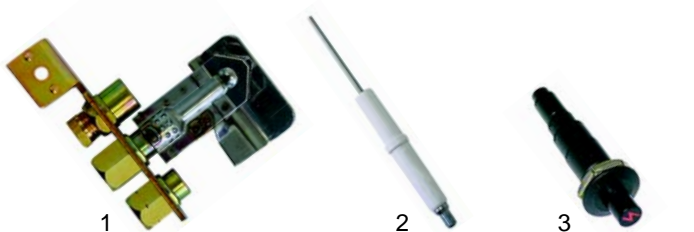

Item	Order	Description	Model	OEM
1	100076	pilot burner		A013220
2	100701	electrode	40SGFR, 60SGFR, 922FGR	A013302
3	100009	piezoelectric igniter		A041105