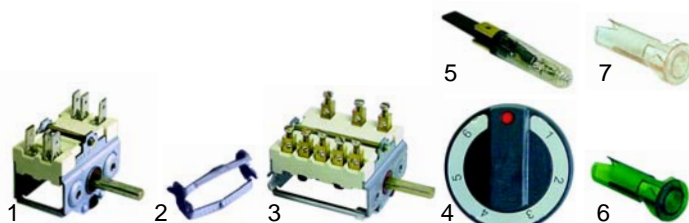

Item	Order	Description	Model	OEM
1	300001	switch		A046000
2	550060	retainer		A045900
3	300025	7-position switch	40SEC, 60SEC, 61SECFE	A045500
4	110951	knob		8215600
5	359131	signal element		A038506
6	359123	insert lamp holder, green		A038507
7	359228	insert lamp holder, white		A039207