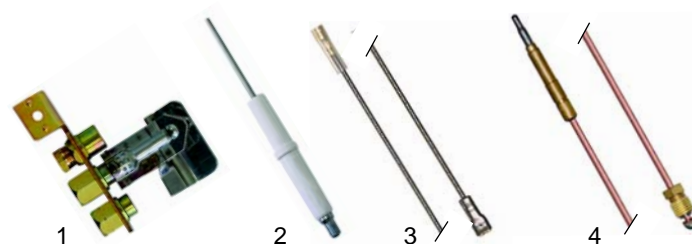

Item	Order	Description	Model	OEM
1	100076	pilot burner	74CGV, 76CGV,	A013220
2	100701	electrode	76CGVFL, 714CTGV, 716CTGV, 749CGV,	A013302
3	100026	ignition cable	769CGV, 769CGVAC,	2532997
4	102042	thermocouple, 850mm	769CGVFL, 94CGG, 96CGG, 98CGG, 94CTGG, 941CTGG	A011900