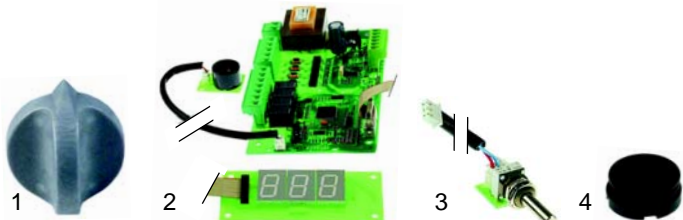

Item	Order	Description	Model	OEM
1	111747	knob		3199020
2	401195	p. c. b. and display	CV__G/E CVM__G/E	3198400
3	300188	potentiometer	CVP__G/E	3103260
4	346353	blind cap		3102870