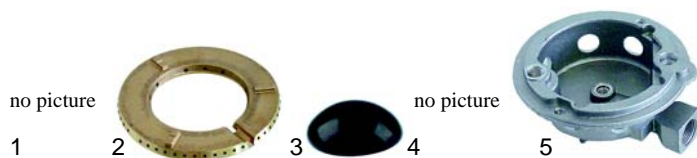

Item	Order	Description	Model	OEM
1	105804	burner cover, 4kW		8220154
2	105552	burner ring	40SCG3S (1826000),	8220153
3	105781	innercap	60SCG3S (1826010)	8220162
4	105805	burner base		8220152
5	105551	burner base		8220151