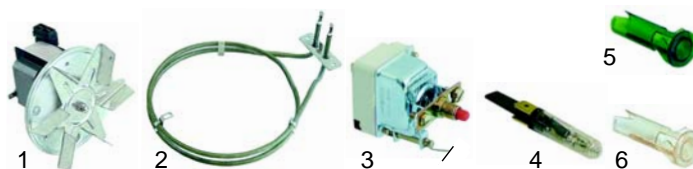

Ovens (electric)

Item	Order	Description	Model	OEM
1	601125	fan		A036410
2	416784	heating element		A037650
3	375378	safety thermostat, 350 C	61SGFE3S,	A046170
4	359131	signal element	61SECFE	A038506
5	359123	insert lamp holder, green		A038507
6	359228	insert lamp holder, clear		A039207