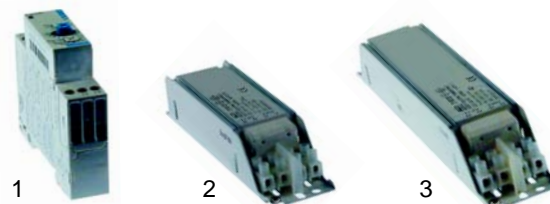

Lighting

Item	Order	Description	Model	OEM
1	380386	timer	CV	A047065
2	401187	transformer	__6__, __10__, __20__	A047060
3	401188	transformer	__21__	A047061