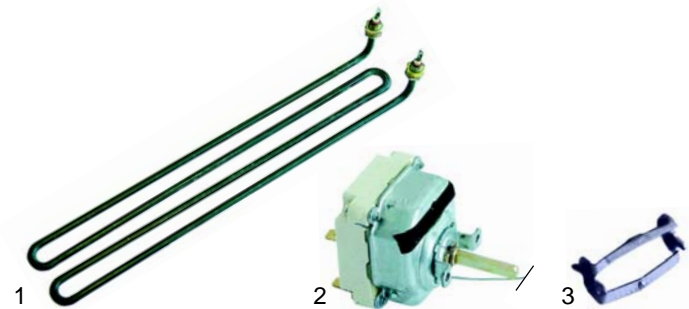

Item	Order	Description	Model	OEM
1	416794	1750W/230V		8217800
2	375383	thermostat, 90-350 C	40SEKB	A044900
3	550060	retainer		A045000