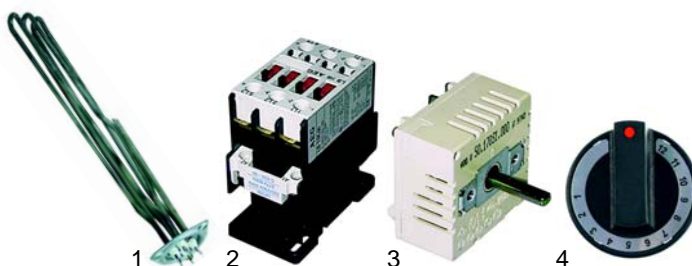

Boiling pans (electric)

Item	Order	Description	Model	OEM
1	416807	7500W/3 phases 230V		A037202
2	380264	contactor	911PEB,	A047030
3	380007	energy regulator	915PEB	A049320
4	110979	knob		2994330