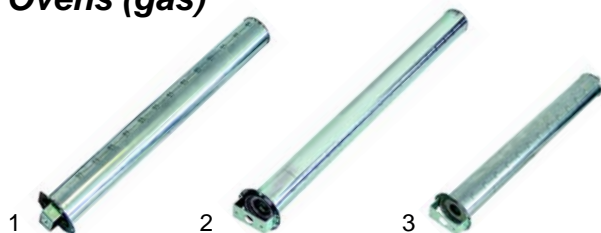

Ovens (gas)

Item	Order	Description	Model	OEM
1	105435	burner	74CGV, 76CGV, 714CTGV, 716CTGV, 749CGV, 769CGV, 714CTGV, 769CTGV	2510652
2	105436	burner	76CGVFL, CG796, 769CGVFL, 96CGG, 94CGG, 98CGG, 94CTGG, 941CTGG	2510697
3	105437	burner	7741CGV, 7742GGV	8220050