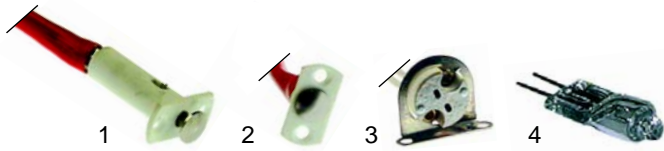

Item	Order	Description	Model	OEM
1	346359	contact sensor (device)	universal	3108870
2	346360	contact sensor (body bracket)		3108879
3	359836	lamp holder		3108860
4	359599	lamp		3108850