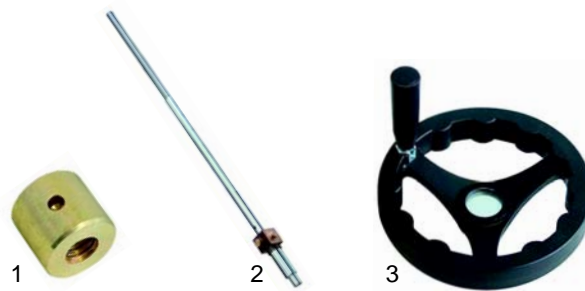

## Tilting bratt pans (mechanical)

Item	Order	Description	Model	OEM
1	693154	nut	725KBG,	2510076
2	693155	drive screw	725KBE, 725KBEB	2510633
3	693156	hand wheel		A039705

Item	Order	Description	Model	OEM
1	693157	nut		2932200
2	693158	drive screw	94KBG, 94KBM	2931100
3	693159	hand wheel		A039702