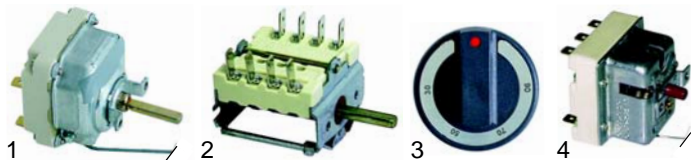

Item	Order	Description	Model	OEM
1	375412	thermostat, 50-320 C		A044600
2	300002	switch	94CGE, 96CGEAC,	A046001
3	110955	knob	98CGE, 94ICEE,	2994320
4	390181	safety thermostat, 420 C	961CEE, 961CEEAC	A046180