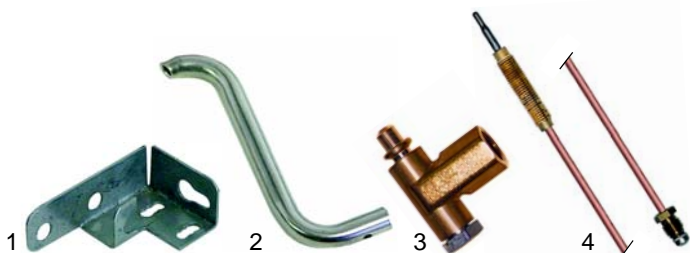

Item	Order	Description	Model	OEM
1	100814	pilot burner holder	729CAGV, 749CAGV, 749CGV, 749CGVFE, 769CAGV, 769CGV,	2910800
2	101480	pilot burner pipe	769CGVAC, 769CGVFE, 769CGVFEAC, 769CTGV,	2519000
3	100881	pilot burner	92CG, 94CG/CGG/CGE, 96CG/CGG/CGE,	2510359
4	102056	thermocouple, 600mm	98CG/CGG/CGE, 96CGGE, 96CTG, 941CTGG	A011905