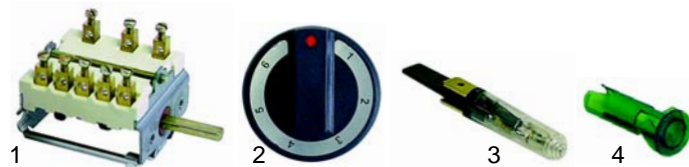

Item	Order	Description	Model	OEM
1	300025	7-position switch		145500
2	110952	knob	72CAE, 74CE/CAE, 76CE/CAE/CEAC, 721CAE,	2994360
3	359131	signal element	741CE/CAE, 761CE/CEAC	A038506
4	359123	insert lamp holder		A038507

Suitable for Ollis