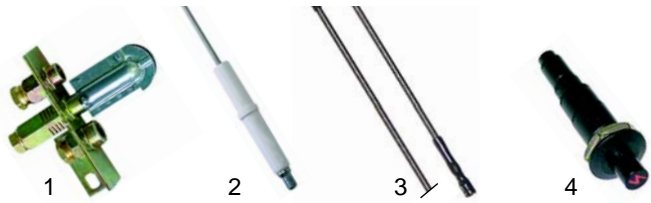

Item	Order	Description	Model	OEM
1	100863	pilot burner	40SGFT, 40SGFTR,	2510389
2	100701	electrode	40SGFTC, 60SGFT,	A013302
3	100015	ignition cable, 500mm	60SGFTR, 60SGFTC,	8220425
4	100009	piezoelectric igniter	60SGFT1/2R, 80SGFTC	A041105