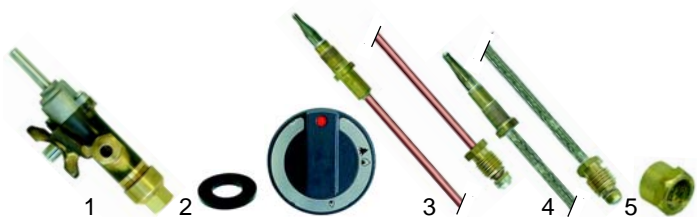

Item	Order	Description	Model	OEM
1	101891	gas tap		A040400
2	550851	gasket		A040700
3	110950	knob		8215400
4	102245	thermocouple		8220180
5	102244	thermocouple, 500mm		8220185
6	100892	nut		8220181