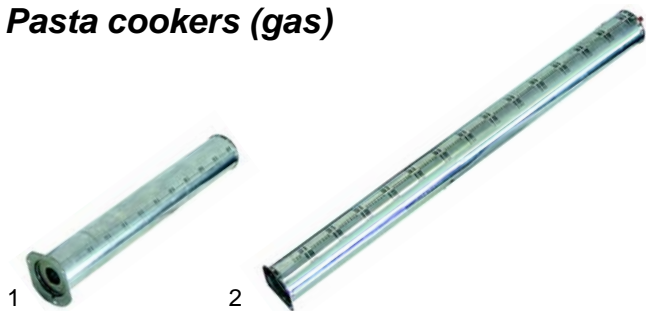

Pasta cookers (gas)

Item	Order	Description	Model	OEM
1	105442	burner	74CPG, 78CPG	2510651
2	105443	burner	92CCPG, 94CCPG	2519038