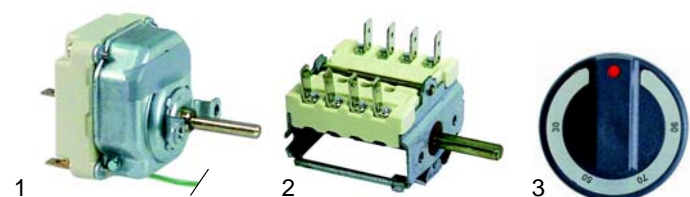

Item	Order	Description	Model	OEM
1	375411	thermostat, 30-90 C	78CBE,	A046250
2	300002	switch	78CBEAC,	A046001
3	110955	knob	94CBE,	2994320
			94CBEAC