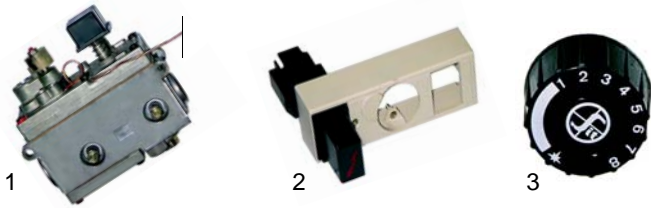

Item	Order	Description	Model	OEM
1	101135	Minisit controller	710FRG,	9000150
2	101136	cover with piezoelectric igniter	712FRG,	A011610
3	110068	knob	720FRG,	A011602
			722FRG