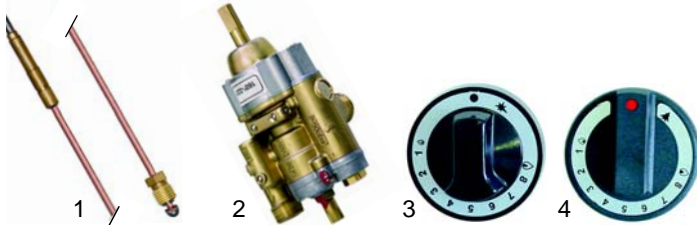

Item	Order	Description	Model	OEM
1	102042	thermocouple	74FTG, 78FTG	A011904
2	101076	gas thermostat		A023700
3	110958	knob	74FTG, 78FTG (old)	A019391
4	110959	knob	74FTG, 78FTG	2599006