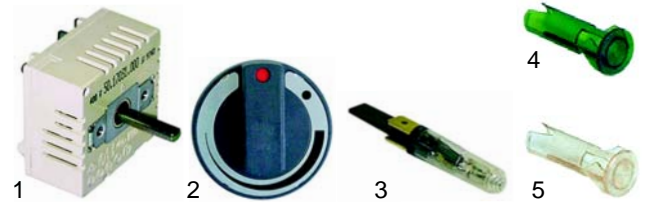

Item	Order	Description	Model	OEM
1	380007	energy regulator		A049320
2	110965	knob		8215800 9998191012
3	359131	signal element	40SEW	A038506
4	359123	insert lamp holder (green)		A038507
5	359228	insert lamp holder (clear)		A039207