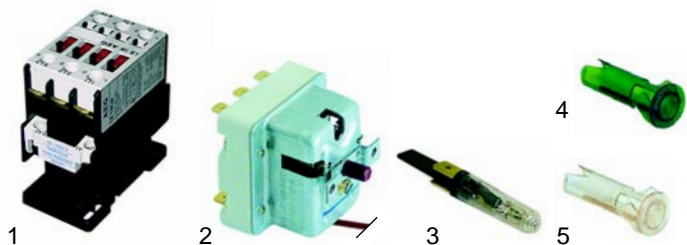

Item	Order	Description	Model	OEM
1	380264	contactor		A047030
2	375388	safety thermostat, 350 C	725KBE, 725KBEM,	A046160
3	359131	signal element	94KBE, 94KBEM	A038506
4	359123	insert lamp holder (green)		A038507
5	359228	insert lamp holder (clear)		A039207