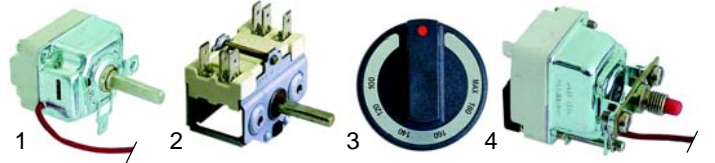

Item	Order	Description	Model	OEM
1	375387	thermostat		9000216
2	300001	switch	92FRG,	A046000
3	110974	knob	94FRG	2994380
4	375379	safety thermostat		9000217