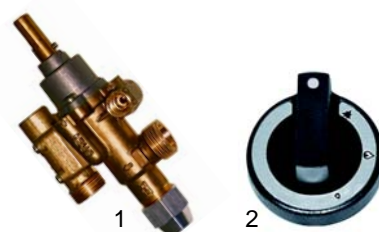

Item	Order	Description	Model	OEM
1	101086	gas tap	729CAGV, 749CAGV, 749CGV, 749CGVFE, 769CAGV, 769CGV, 769CGVAC, 769CGVFE, 769CGVFEAC, 769CTGV,	A011500
2	110353	knob	92CG, 94CG/CGG/CGE, 96CG/CGG/CGE, 98CG/CGG/CGE, 96CGGE, 96CTG, 941CTGG	2599001