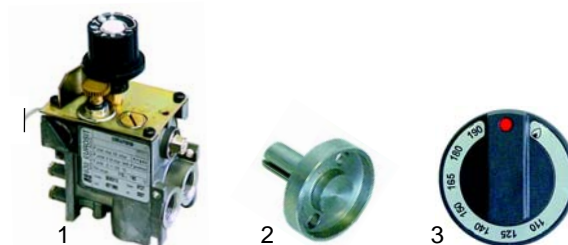

Item	Order	Description	Model	OEM
1	101188	Eurosit controller	40SGFR, 60SGFR,	8219900
2	101712	adapter	922FRG	8218300
3	110973	knob	40SGFR	8215503