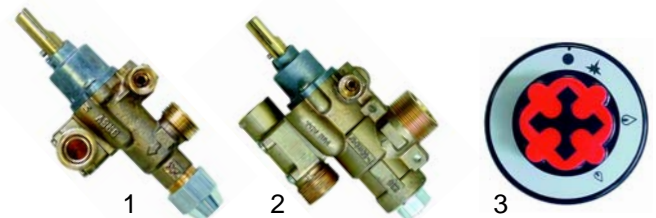

Item	Order	Description	Model	OEM
1	101892	gas tap PEL22	PQG910I/915I	FX-30100009
2	101893	gas tap PEL23	PQG910D/I, PQG915D/I	FX-30100003
3	110985	knob	universal	401401