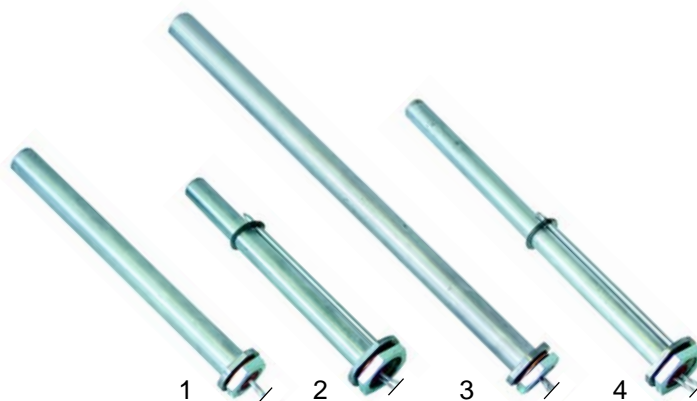

Pasta cookers (electric)

Item	Order	Description	Model	OEM
1	416670	2000W/230V (side)	CPE730/760	898981
2	416671	2000W/230V (in centre)		898983
3	416685	2800W/230V (side)	CPE745/945,	898985
4	416686	2800W/230V (in centre)	CPE990	898986