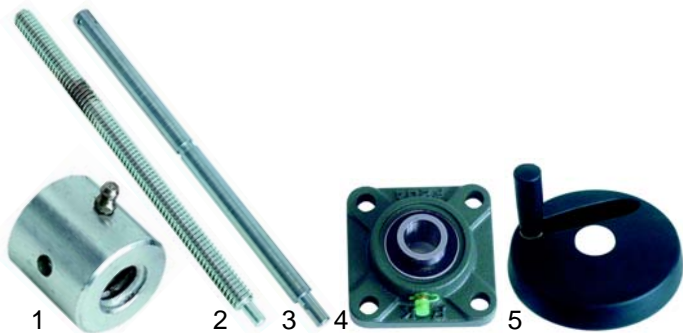

Item	Order	Description	Model	OEM
1	693109	nut		FX-SC022-00
2	693110	threaded rod		FX-SMB0128-00
3	693111	extension	BRG7__, BRE7	FX-SMB0130-00
4	693112	bearing, complete		FX-20400012
5	693113	hand wheel		FX-SMB0136-00