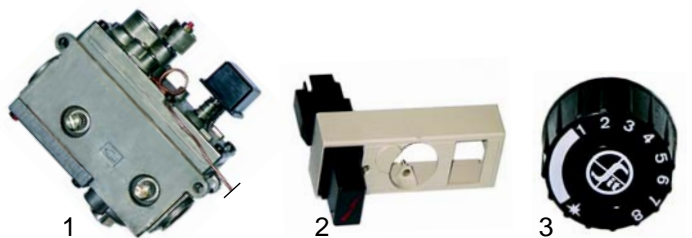

Item	Order	Description	Model	OEM
1	101132	Minisit controller		835701
2	101136	piezoelectric igniter and cover	CBG__	835729
3	110068	knob		835721