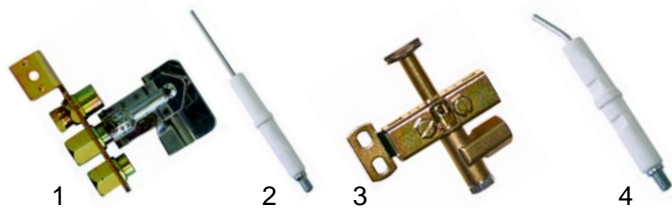

Item	Order	Description	Model	OEM
1	100076	pilot burner	CBG__ (new)	863981
2	100701	electrode		835915
3	100046	pilot burner	CBG__ (old)	837221
4	100706	electrode		835911