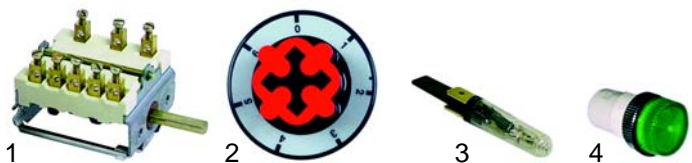

Item	Order	Description	Model	OEM
1	300025	7-position switch		843751
2	110981	knob	CTE7__	401441
3	359132	signal element	CQE7__	862331
4	359126	insert lamp holder	CQE9__	862333