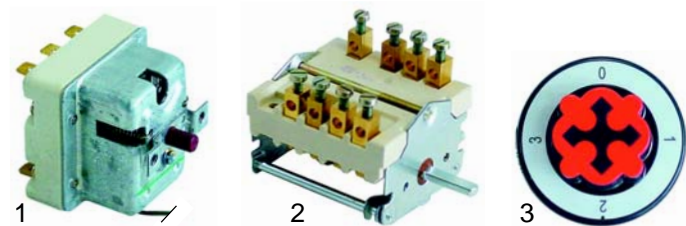

Item	Order	Description	Model	OEM
1	375368	safety thermostat		898979
2	300145	switch	CPE__	898973
3	110986	knob		401451

Suitable for Ofcar