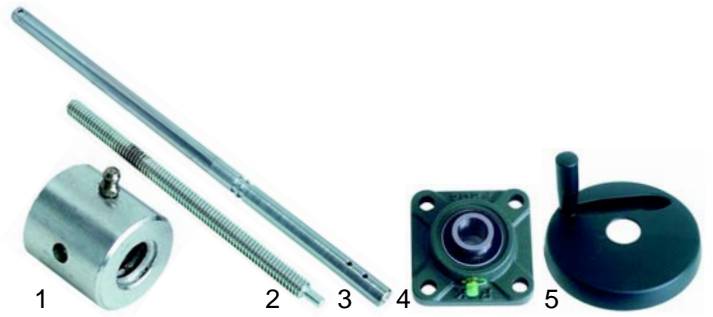

## Tilting bratt pans (mechanical)

Item	Order	Description	Model	OEM
1	693107	inlet tap	BRG7__, BRE7__	FX-30200008
2	693108	inlet tap	BRG9__, BRE9__	FX-30200005

Item	Order	Description	Model	OEM
1	693109	nut		FX-SC022-00
2	693110	threaded rod		FX-SMB0128-00
3	693111	extension	BRG7__, BRE7	FX-SMB0130-00
4	693112	bearing, complete		FX-20400012
5	693113	hand wheel		FX-SMB0136-00