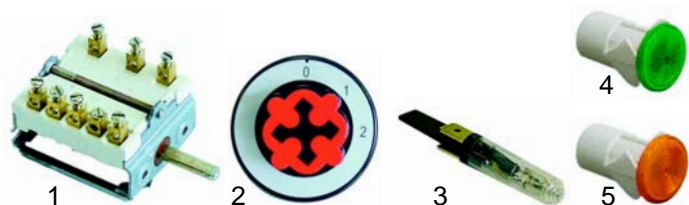

Item	Order	Description	Model	OEM
1	300167	switch		FX-40100004
2	110992	knob		401477
3	359133	signal element (green)	PQE__	-
3	359131	signal element (yellow)		FX-40200154
4	359262	insert lamp holder (green)		FX-40200150
5	359260	insert lamp holder (yellow)		FX-40200152