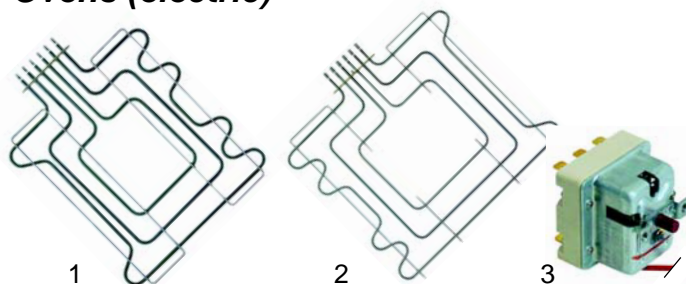

Ovens (electric)

Item	Order	Description	Model	OEM
1	416666	1800W/230V	CTE71__, CTE72__, CQE71__, CQE72__	843641
2	416667	2750W/230V	CQE91__, CQE92__	843645
3	375228	safety thermostat		843737