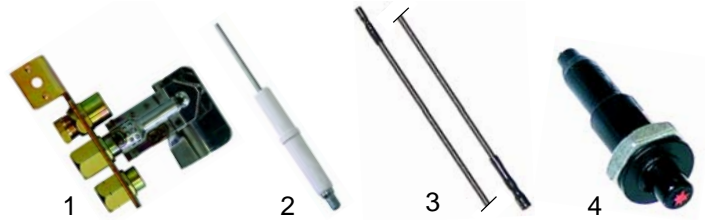

Item	Order	Description	Model	OEM
1	100076	pilot burner		863981
2	100701	electrode		835915
3	100140	ignition cable	FTG__	835909
4	100013	piezoelectric igniter		835733