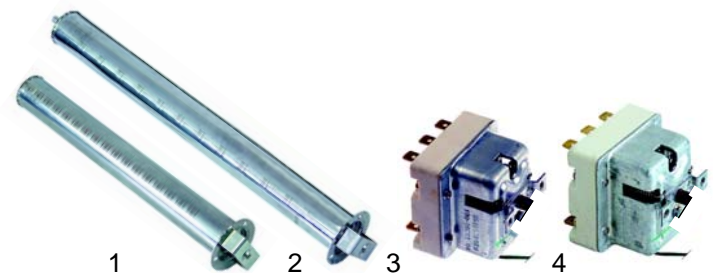

Boiling pans (gas)

Item	Order	Description	Model	OEM
1	105481	burner	PQG750D/I	FX-30400060
2	105482	burner	PQG910D/I, PQG915D/I	FX-30400050
3	375364	safety thermostat	PQG750I	FX-40100041
4	375366	safety thermostat	PQG910I/915I	FX-40100062