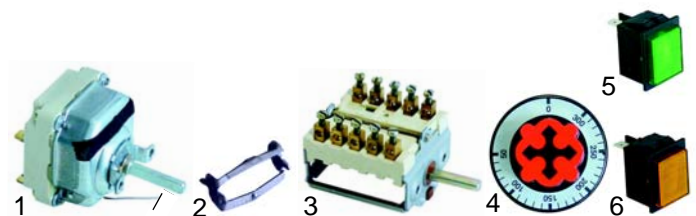

Item	Order	Description	Model	OEM
1	375362	thermostat 300 C		843735
2	550060	retainer		843753
3	300115	switch		843745
4	110990	knob	FTE__	401421
5	359157	signal lamp (green)		849461
6	359156	signal lamp (yellow)		849457

Suitable for Ofcar