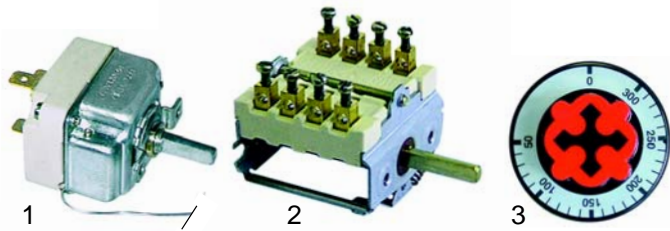

Item	Order	Description	Model	OEM
1	375270	thermostat		FX-40100042
2	300080	switch		FX-40100006
3	110990	knob		401421