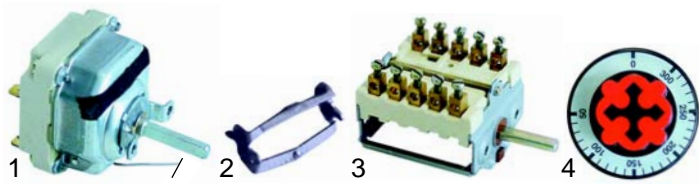

Item	Order	Description	Model	OEM
1	375362	thermostat 300 C		843735
2	550060	retainer	CTE71__, CTE72__,	843753
3	300115	switch	CQE71--, CQE72__,	843745
4	110990	knob	CQE91__, CQE92__	401421