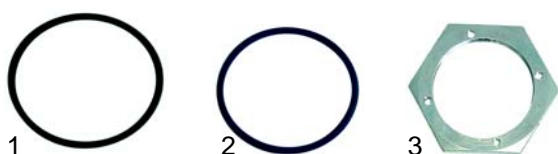

Tilting bratt pans (gas)

Item	Order	Description	Model	OEM
1	532502	O-ring, 60mm		862053
2	532503	O-ring, 55mm	universal	862051
3	550662	nut		862047