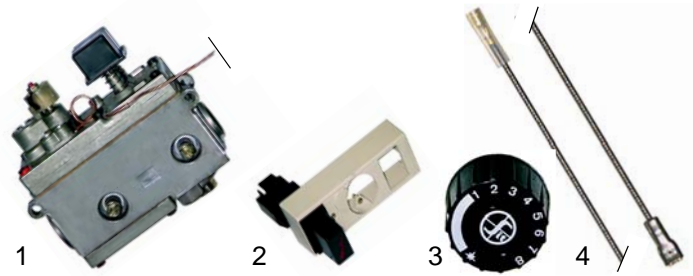

Item	Order	Description	Model	OEM
1	101135	Minisit controller		863811
2	101136	cover lamp with piezoelectric igniter	FRG__	835729
3	110068	knob		835721
4	100026	ignition cable		863901