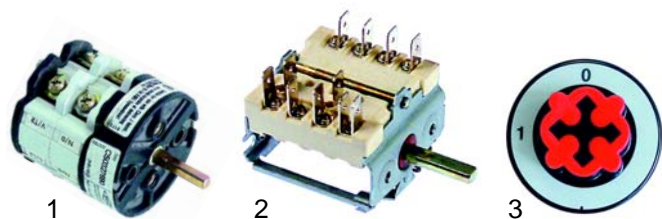

Item	Order	Description	Model	OEM
1	345817	switch	FRE720/740, FRE920/940	862325
2	300166	switch	FRE7202, FRE9202,	862317
3	110988	knob	FRE715/730	401469