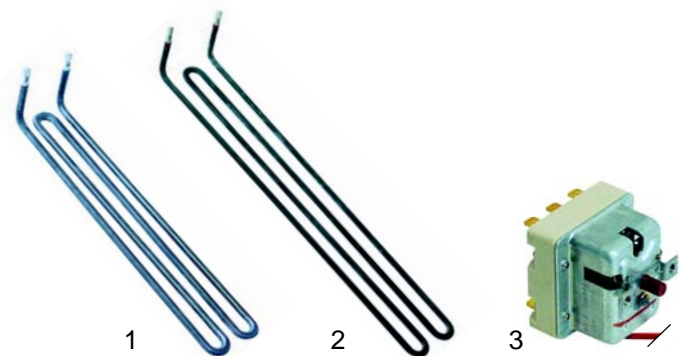

Fry tops (electric)

Item	Order	Description	Model	OEM
1	416668	1600W/230V	FTE7__	843627
2	416669	2000W/230V	FTE9__	843629
3	375228	safety thermostat	FTE__	843737