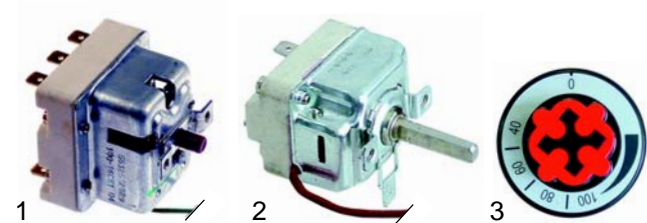

Item	Order	Description	Model	OEM
1	375364	safety thermostat		FX-40100041
2	375363	thermostat	PQE__	FX-40100050
3	110991	knob		401483