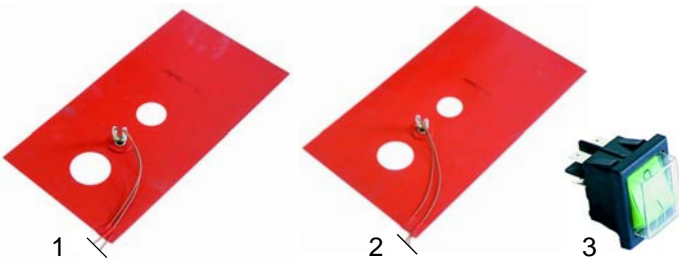

Bains-marie (electric)

Item	Order	Description	Model	OEM
1	416687	1000W/230V	BME7__	843613
2	416688	1350W/230V	BME9__	843611
3	300125	switch, 2-pole	BME__	849451