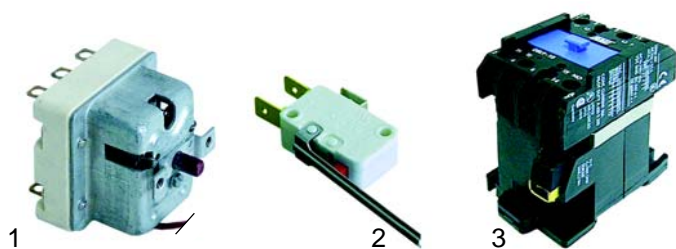

Tilting bratt pans (electric)

Item	Order	Description	Model	OEM
1	375375	safety thermostat		862123
2	345254	micro switch	universal	862311
3	380204	protection		862329