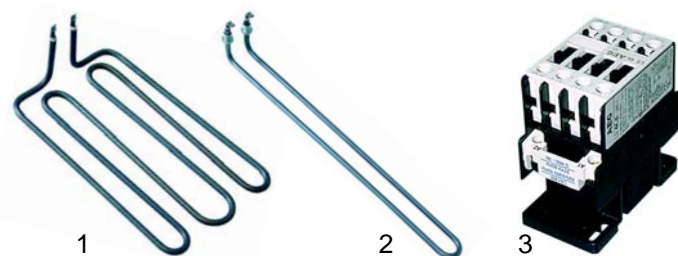

Item	Order	Description	Model	OEM
1	416692	2900W/230V	BRE750/750I	FX-40400082
2	416693	1650W/230V	BRE990/990I	FX-40400084
3	380244	contactor	BRE__	FX-40100023

Suitable for Ofcar