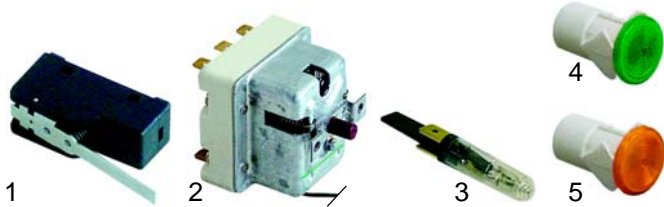

Item	Order	Description	Model	OEM
1	345772	limit switch		FX-40100007
2	375366	safety thermostat		FX-40100062
3	359133	signal element (green)	BRE750, BRE750I,	-
3	359131	signal element (clear)	BRE990, BRE990I	FX-40200154
4	359262	insert lamp holder (green)		FX-40200152
5	359260	insert lamp holder (yellow)		FX-40200150