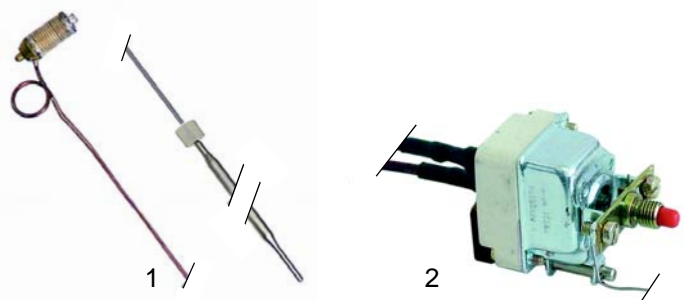

Item	Order	Description	Model	OEM
1	102118	Minisit sensor	FRG__	863801
2	375376	safety thermostat 230 C		862133

Suitable for Offcar