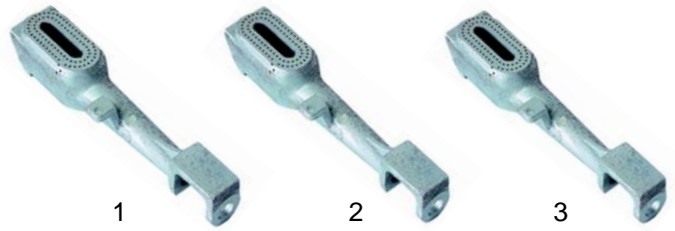

Fryers (gas)

Item	Order	Description	Model	OEM
1	105478	burner/right	FRG__	862511
2	105479	burner/left		862513
3	105480	burner/in centre		862519