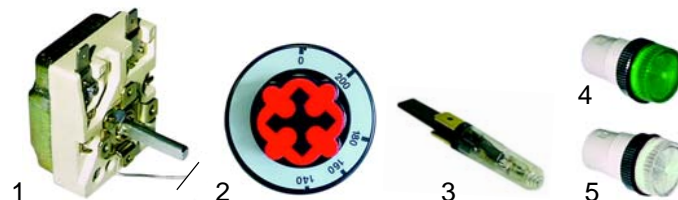

Item	Order	Description	Model	OEM
1	375261	thermostat		862115
2	110989	knob		401461
3	359132	signal element/green	universal	862331
3	359130	signal element/clear		862337
4	359126	insert lamp holder/green		862333
5	359225	insert lamp holder/clear		863339