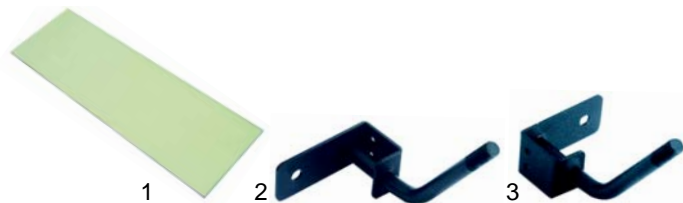

Item	Order	Description	Model	OEM
1	700162	window glass (410x131x4mm)	4DS, 8DS, MFS-MF15	AL27600
1	700163	window glass (410x133x5mm)	series 2000, SG	AL01100
2	690055	handle, holder (right)	4DS, 8DS	H9N5020
3	690112	handle, holder (left)		H9N6020