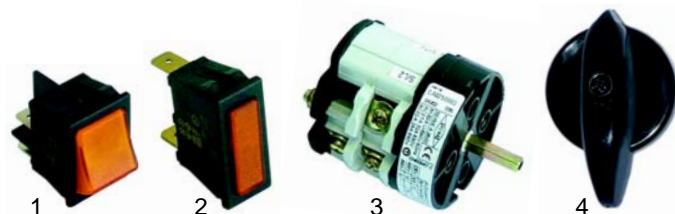

Item	Order	Description	Model	OEM
1	345512	switch, 2-pole, 400V	PF33ME, PF45MTE	EF00400
2	359268	signal lamp	PF33ME, PF45HT	EL03500
3	346105	switch	PF45HT	EH00600
4	110205	knob		AC04000