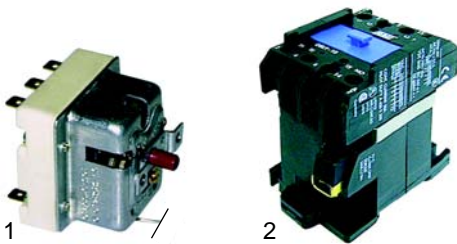

Item	Order	Description	Model	OEM
1	375065	safety thermostat, 3-pole	MF1 - MF15, SG, series 2000, 4DS, 8DS	ED02300 ED05500
2	380204	contactor	series 2000	EN00500