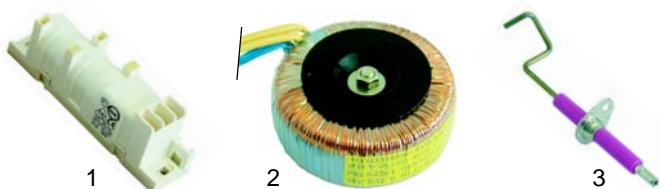

[RU] Термическая обработка

✉ gastroparts@gastroparts.com

☎ tel. +48 56 657 00 66

📘 fb.com/gastroparts.global

GASTROPARTS.COM

Pizza ovens

Item	Order	Description	Model	OEM
1	105199	burner	SG22	GA07200
2	105201	burner	SG23, SG33	GA07100
3	105116	burner	SG22, SG23	GA00700
4	105234	burner	SG33	GA00800

Item	Order	Description	Model	OEM
1	416461	1000W/230V	MF1	EE15700
2	416462	1650W/230V	MF2, LX2	EE07000
3	416463	1700W/230V (upper)	MF3	EE23000
3	416464	2000W/230V	4DS, 8DS, MF3	EE17700

Item	Order	Description	Model	OEM
1	101514	ceramic stone		GA02600
2	101511	burner grid	SG22, SG23	KB61110
3	101513	glass-fibre strap, length 1200mm	SG22	AL13600 AL13610
3	101512	glass-fibre strap, length 540mm	SG23, SG33	AL13500 AL13510

Item	Order	Description	Model	OEM
1	101026	ignition unit		EH02100
2	101028	transformer	SG22, SG23, SG33	EH03300, EH04500, EH04510
3	100750	electrode		GA01400 GA01410

Item	Order	Description	Model	OEM
1	300139	switch		EH01800
2	375313	thermostat	MF1,	ED00700
3	110932	knob	MF2,	AC06200
4	359132	signal element	MF3,	EL00300
5	359358	lamp holder (yellow)	4DS, 8DS	EL00200