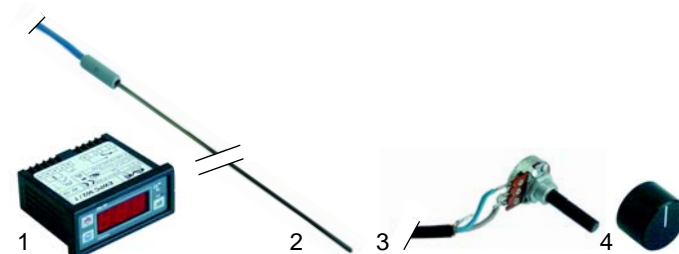

Item	Order	Description	Model	OEM
1	379018	electronic controller		ED05100
2	379454	sensor		ED05200 ED06600
3	300090	potentiometer	PF45MTE	HE09200
4	110162	knob		AC05100