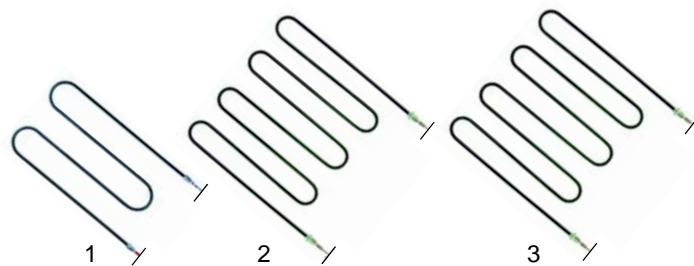

Item	Order	Description	Model	OEM
1	416461	1000W/230V	MF1	EE15700
2	416462	1650W/230V	MF2, LX2	EE07000
3	416463	1700W/230V (upper)	MF3	EE23000
3	416464	2000W/230V	4DS, 8DS, MF3	EE17700

Item	Order	Description	Model	OEM
1	101514	ceramic stone		GA02600
2	101511	burner grid	SG22, SG23	KB61110
3	101513	glass-fibre strap, length 1200mm	SG22	AL13600 AL13610
3	101512	glass-fibre strap, length 540mm	SG23, SG33	AL13500 AL13510