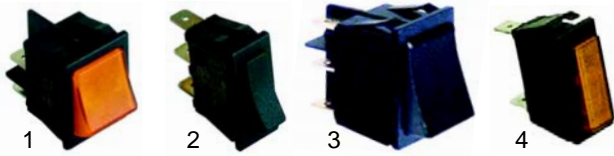

Item	Order	Description	Model	OEM
1	345512	switch, 400 V		EF00400
2	345511	changer switch, 1-pole	MF2, MF5, MF8, MF11, SG_, series 2000	EF02300
3	301004	changer switch		EF02400
4	359159	signal lamp		EL01200