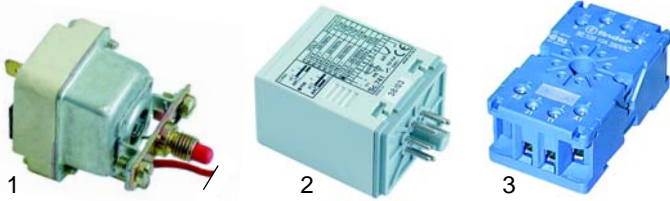

Item	Order	Description	Model	OEM
1	375311	safety thermostat		ED04900
2	360123	timer	PF33MT, PF45MTE	EC03900
3	380137	relay base		EC02700