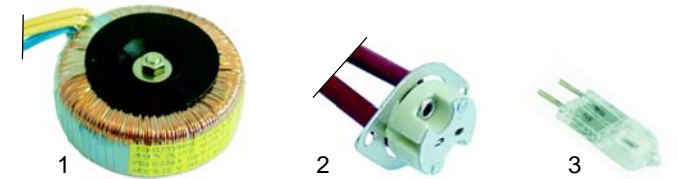

Item	Order	Description	Model	OEM
1	101028	transformer		EH04510
2	359320	lamp holder	series 2000, 4DS, 8DS, MFS-MF15, SG	EL03100 EL05600
3	359370	halogen lamp, 12 V/50 W		EL04000
3	359074	halogen lamp, 12 V/35 W		EL06200