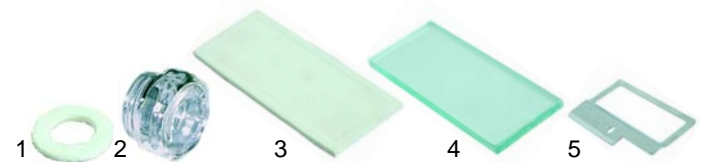

Item	Order	Description	Model	OEM
1	359700	gasket	4DS, 8DS, MF5-MF15	AL26600
2	359709	lens		AL20100
3	359325	gasket	SG, series 2000	AL03220
4	359323	lens		AL04000
5	359324	housing		HAT0110