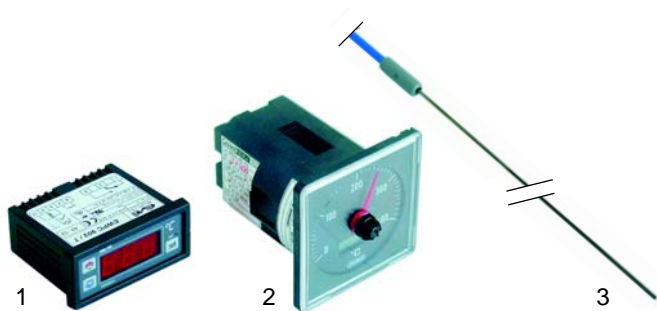

Item	Order	Description	Model	OEM
1	379018	electronic controller	MF4 - 15	ED07700
2	379448	electronic controller	series 2000	ED01800
3	379451	sensor		ED01900 ED06500