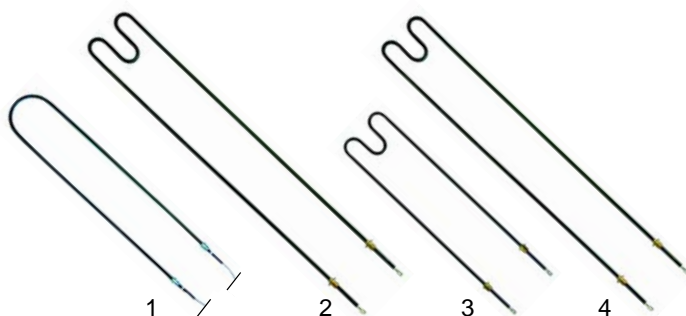

Item	Order	Description	Model	OEM
1	415943	600W/230V/(lower)	MF4CLS,	EE13300
1	415944	700W/230V (upper)	MF4CLR,	EE13200
1	415945	600W/400V (lower)	MF8CLS,	EE13500
1	415946	700W/400V (upper)	MF8CLR	EE13400
2	416465	900W/230V (lower)	MF5S,	EE10900
2	416466	1100W/230V (upper)	MF5R,	EE10800
2	416467	900W/400V (lower)	MF10S,	EE11100
2	416468	1100W/400V (upper)	MF10R	EE11000
3	416469	900W/230V (lower)		EE10500
3	416470	1100W/230V (upper)	MF11S,	EE10400
3	416471	900W/400V (lower)	MF11R,	EE10700
3	416472	1100W/400V (upper)	F32	EE10600
4	416473	1300W/230V (lower)		EE11300
4	416474	1600W/230V (upper)	MF15S,	EE08400
4	416475	1300W/400V (lower)	MF15R,	EE11500
4	416476	1600W/400V (upper)	F33	EE11400