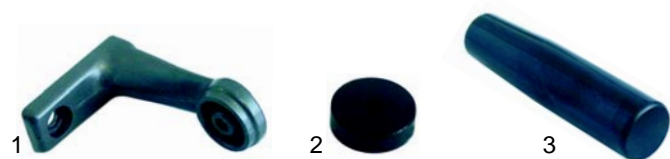

Item	Order	Description	Model	OEM
1	690116	joint support	MF1-MF15,	HDTV0300
2	690149	hand protection	series 2000, SG	AC07100
3	690158	handle		AC06600