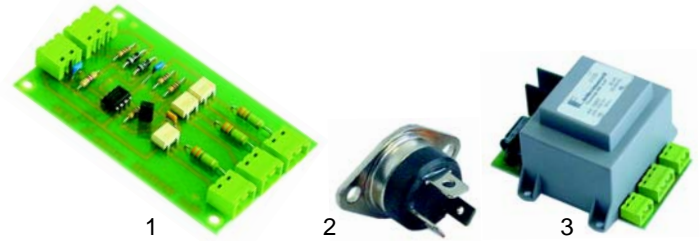

Item	Order	Description	Model	OEM
1	101026	ignition unit		EH02100
2	101028	transformer	SG22, SG23, SG33	EH03300, EH04500, EH04510
3	100750	electrode		GA01400 GA01410

Item	Order	Description	Model	OEM
1	300139	switch		EH01800
2	375313	thermostat	MF1,	ED00700
3	110932	knob	MF2,	AC06200
4	359132	signal element	MF3,	EL00300
5	359358	lamp holder (yellow)	4DS, 8DS	EL00200

Item	Order	Description	Model	OEM
1	101378	solenoid valve		EB01800
2	101086	gas tap	SG22,	GA05300
3	110080	knob	SG23,	GA05100
4	110082	symbol	SG33	GA05100

Item	Order	Description	Model	OEM
1	345512	switch, 400 V		EF00400
2	345511	changer switch, 1-pole	MF2, MF5, MF8, MF11, SG_, series 2000	EF02300
3	301004	changer switch		EF02400
4	359159	signal lamp		EL01200

Item	Order	Description	Model	OEM
1	400529	p.c.b.		HE00120
2	400576	triac	series 2000	HE05600
3	400577	supply transformer		HE00310

Item	Order	Description	Model	OEM
1	345762	switch	MF5 - 15, series 2000	EH00900
2	110932	knob		AC06200
3	379039	thermostat	series 2000, SG	ED02200