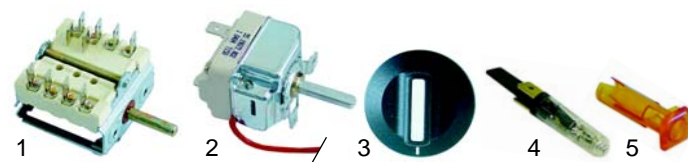

Item	Order	Description	Model	OEM
1	416461	1000W/230V	MF1	EE15700
2	416462	1650W/230V	MF2, LX2	EE07000
3	416463	1700W/230V (upper)	MF3	EE23000
3	416464	2000W/230V	4DS, 8DS, MF3	EE17700

Item	Order	Description	Model	OEM
1	101514	ceramic stone		GA02600
2	101511	burner grid	SG22, SG23	KB61110
3	101513	glass-fibre strap, length 1200mm	SG22	AL13600 AL13610
3	101512	glass-fibre strap, length 540mm	SG23, SG33	AL13500 AL13510

Item	Order	Description	Model	OEM
1	101026	ignition unit		EH02100
2	101028	transformer	SG22, SG23, SG33	EH03300, EH04500, EH04510
3	100750	electrode		GA01400 GA01410

Item	Order	Description	Model	OEM
1	300139	switch		EH01800
2	375313	thermostat	MF1,	ED00700
3	110932	knob	MF2,	AC06200
4	359132	signal element	MF3,	EL00300
5	359358	lamp holder (yellow)	4DS, 8DS	EL00200