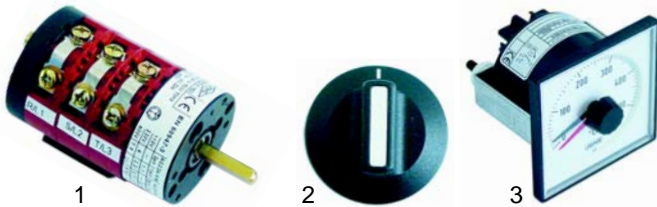

Item	Order	Description	Model	OEM
1	101026	ignition unit		EH02100
2	101028	transformer	SG22, SG23, SG33	EH03300, EH04500, EH04510
3	100750	electrode		GA01400 GA01410

Item	Order	Description	Model	OEM
1	300139	switch		EH01800
2	375313	thermostat	MF1,	ED00700
3	110932	knob	MF2,	AC06200
4	359132	signal element	MF3,	EL00300
5	359358	lamp holder (yellow)	4DS, 8DS	EL00200

Item	Order	Description	Model	OEM
1	101378	solenoid valve		EB01800
2	101086	gas tap	SG22,	GA05300
3	110080	knob	SG23,	GA05100
4	110082	symbol	SG33	GA05100

Item	Order	Description	Model	OEM
1	345512	switch, 400 V		EF00400
2	345511	changer switch, 1-pole	MF2, MF5, MF8, MF11, SG_, series 2000	EF02300
3	301004	changer switch		EF02400
4	359159	signal lamp		EL01200

Item	Order	Description	Model	OEM
1	400529	p.c.b.		HE00120
2	400576	triac	series 2000	HE05600
3	400577	supply transformer		HE00310

Item	Order	Description	Model	OEM
1	345762	switch	MF5 - 15, series 2000	EH00900
2	110932	knob		AC06200
3	379039	thermostat	series 2000, SG	ED02200