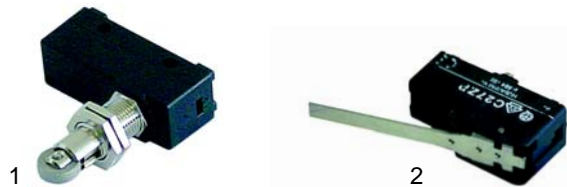

Item	Order	Description	Model	OEM
1	345639	micro switch	33, 45	74550730
2	345125	micro switch		74550740