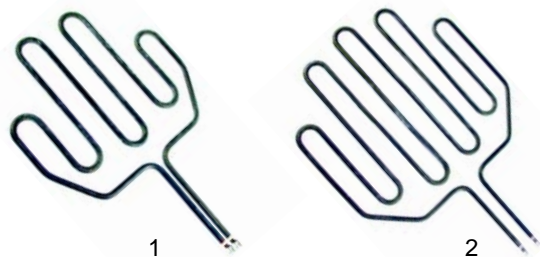

Pizza presses

Item	Order	Description	Model	OEM
1	418185	1500W/230 V	33	74420770
2	418186	2500W/230 V	45	74420780