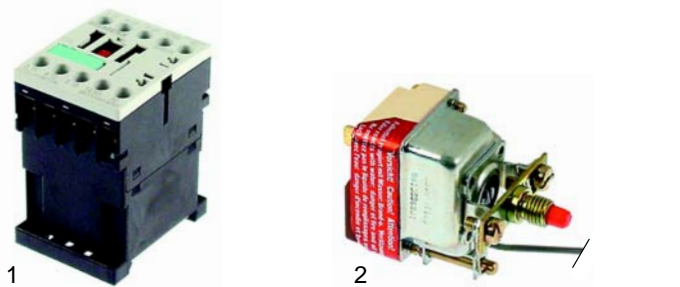

Item	Order	Description	Model	OEM
1	380389	contactor, 20A		74550230
2	375663	safety thermostat	T75E, T97E	74220860