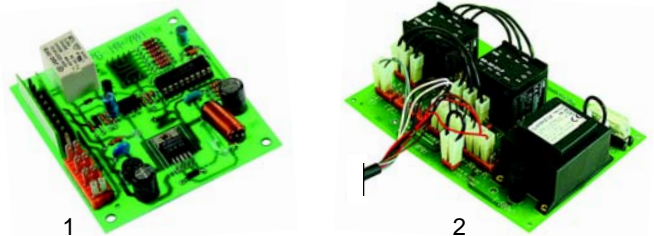

Item	Order	Description	Model	OEM
1	401290	p.c.b. (time)	33, 45	74220850
2	400731	main p.c.b.		74670820