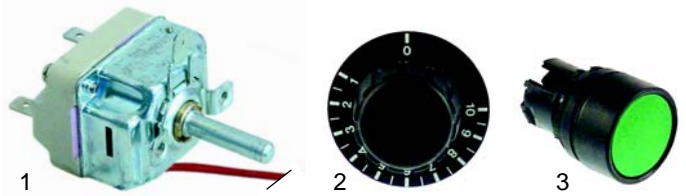

Item	Order	Description	Model	OEM
1	375273	thermostat	33, 45	74220840
2	111769	knob		72800360
3	346382	push button		74550140