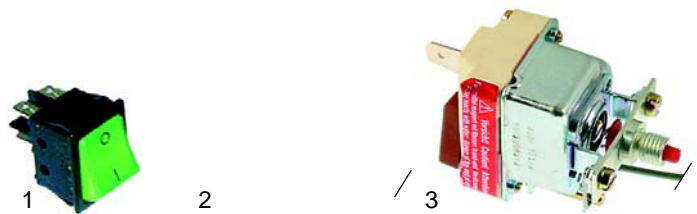

Item	Order	Description	Model	OEM
1	301003	switch, 0/1	universal	74500120
2	390169	safety thermostat	RHC_, MHC, AHC_, PC/gas	74200260
3	375662	safety thermostat	P110/gas	74200370