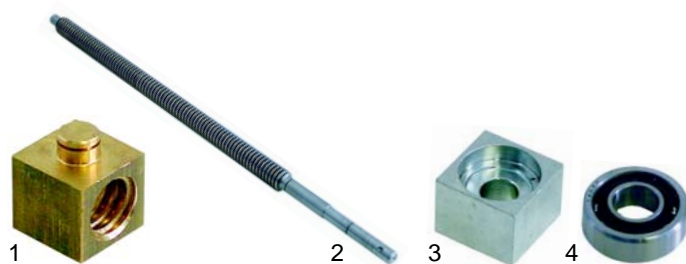

Tilting bratt pans (mechanical)

Item	Order	Description	Model	OEM
1	693083	threaded bush		64106600
2	693084	threaded rod	70/70 BRG,	64106500
3	693085	bearing bush	70/70 BRE	64106700
4	693086	bearing		06501503500