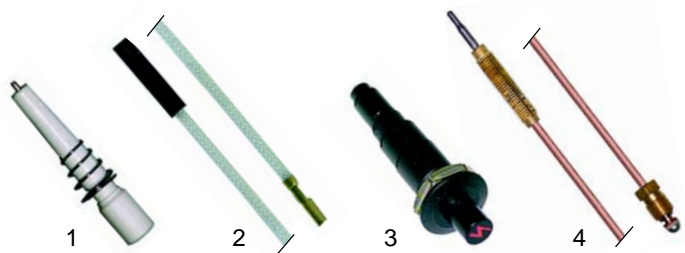

TABLE OF CONTENTS

Bains-marie (gas/electric)

page 13

Chip scuttles (electric), fryers (gas/electric)

page 14

Tilting bratt pans (gas/electric)

page 15

Boiling pans (gas/electric)

page 17

Small appliances and single devices

page 19

Open tops (gas)

Item	Order	Description	Model	OEM
1	105054	burner cover		67211300
2	105058	burnering		67211200
3	105059	burner base	60/30PCG,	67211100
4	105063	burner cover (outer)	60/60PCG, 60/60CFG,	67210800
5	105064	burner cover (inner)	60/60CFGE	67210900
6	105065	burner ring		67210700
7	105066	burner base		67210600

Item	Order	Description	Model	OEM
1	100808	electrode with cable 600mm	60/30PCG,	67211500
1	100817	electrode with cable 750mm	60/60PCG,	67211400
2	102127	thermocouple, 600mm	60/60CFG,	67211800
2	102152	thermocouple, 750mm	60/60CFGE	67211700