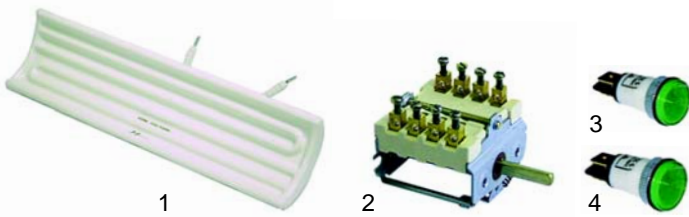

Chip scuttles

Item	Order	Description	Model	OEM
1	415104	1000W/230V	60/30 SPE, 65/40 SPE, 70/40 SPE, 70/40 SPE, 90/40 SPE	66501000
2	300080	switch		66100000
3	359291	signal lamp, 400V, 12mm	60 series	66304300
4	359049	signal lamp, 400V, 13mm	65 series, 70 series, 90 series	66300000