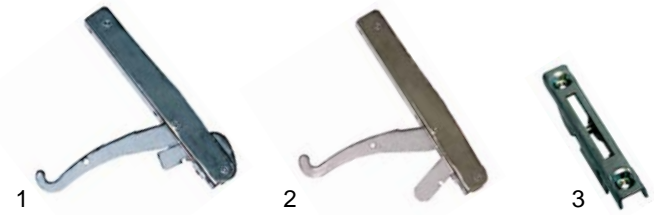

Item	Order	Description	Model	OEM
1	700006	hinge (right)	65 series,	68400900
2	700007	hinge (left)	70 series,	68401000
3	700001	body section	90 series	68401100