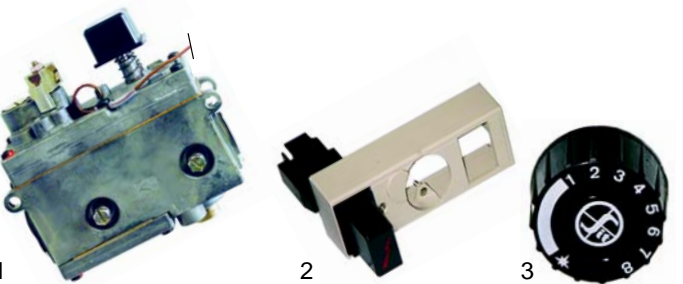

Item	Order	Description	Model	OEM
1	101678	Minisit controller	70/_ FRG,	67102500
2	101136	cover with piezoelectric igniter	90/_ FRG_, 110/_ FRG	-
3	110068	knob		67100600