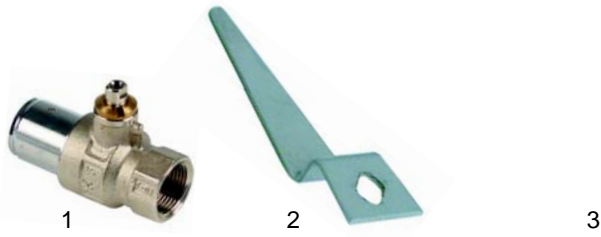

M Bains-marie (mechanical)

Suitable for Modular

Item	Order	Description	Model	OEM
1	540776	drain tap		67800100
2	693082	lever	universal	62302700
3	540777	drain pipe		63100000