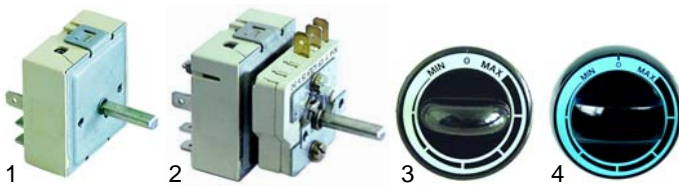

Ovens (gas)

Item	Order	Description	Model	OEM
1	380034	13A/240V (1 circuit)	65/70 series	6610690
2	380024	13A/240V (2 circuit)		6610680
3	110019	knob	65 series	61202800
4	110679	knob	70 series	61202600