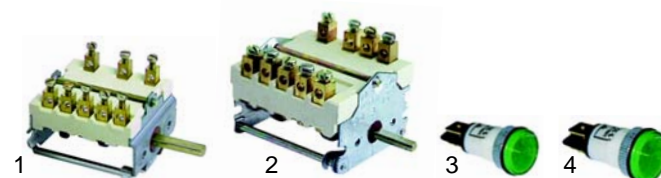

Item	Order	Description	Model	OEM
1	300025	7-position switch	60/65/70/90 series	66100200
2	300106	7-position switch	90/110 series	96100000
3	359291	signal lamp, 400V, Ø 13mm	60 series	66304300
4	359049	signal lamp, 400V, Ø 12mm	65/70/90/110series	66300000