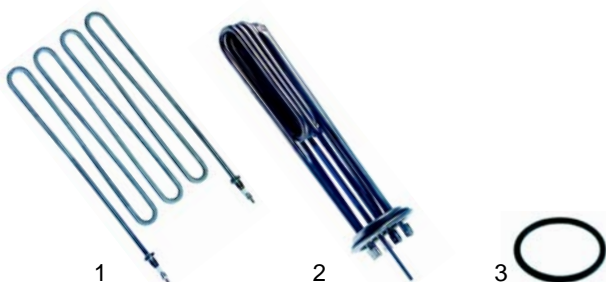

Pasta cookers (electric)

Item	Order	Description	Model	OEM
1	416535	3000W/230V	60/_CPE	66503200
2	418046	3800W/230V	70/_CPG,	46500000
3	510409	gasket	90/_CPG	0835535651