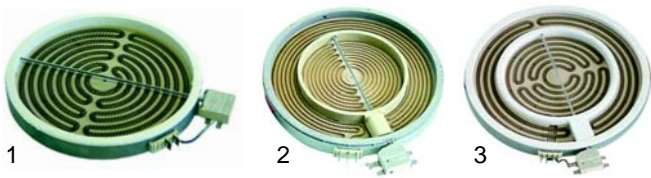

Item	Order	Description	Model	OEM
1	490056	3000W/230V (300x300)	90/80 CFE,	96500300
2	490071	4000W/230V (300x300)	90/120 CFE	96500400

Item	Order	Description	Model	OEM
1	300025	7-position switch	60/65/70/90 series	66100200
2	300106	7-position switch	90/110 series	96100000
3	359291	signal lamp, 400V, Ø 13mm	60 series	66304300
4	359049	signal lamp, 400V, Ø 12mm	65/70/90/110series	66300000

Item	Order	Description	Model	OEM
1	110675	knob, 62mm	60/65 series	61200200
2	110676	knob, 72mm	70 series	61201800
3	110677	knob, 82mm	90/110series	91201100

Ceramic hobs (electrical)

Item	Order	Description	Model	OEM
1	490091	2400W/230V (1 circuit)	65/70 series	-
2	490118	2500W/230V (2 circuit)	65/70 series, 90/110 series	-
3	490115	3400W/230V (2 circuit)	90/110 series	-