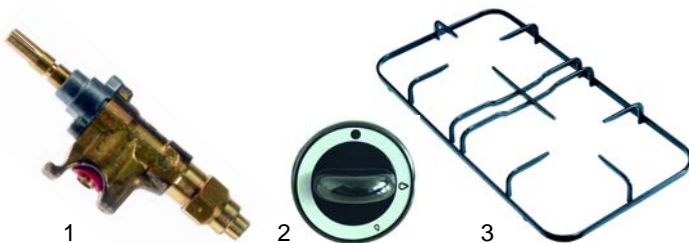

Item	Order	Description	Model	OEM
1	101994	gas tap	60/30PCG, 60/60PCG,	67107100 67107700
2	110671	knob	60/60CFG,	61204600
3	210173	top grate	60/60CFGE	68306300