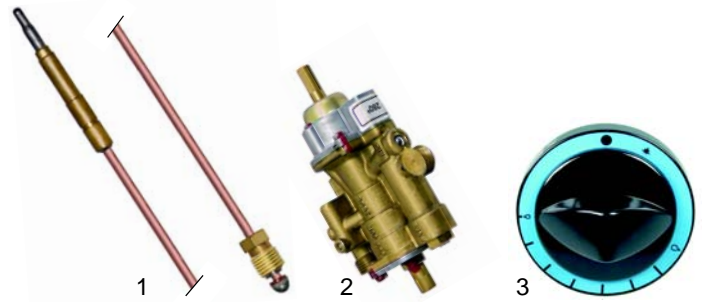

Item	Order	Description	Model	OEM
1	102045	thermocouple, 1500mm		67210400
2	101172	gas thermostat, PEL25	90series, 110series	67103400
3	110681	knob, 82mm		91200400