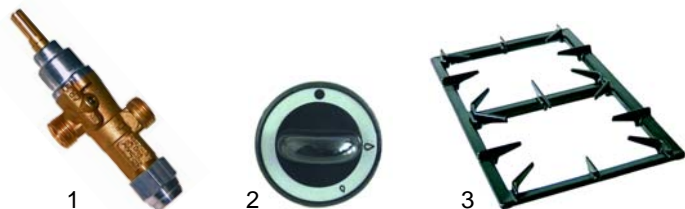

Item	Order	Description	Model	OEM
1	101491	gas tap, M9x1	65/40PCG, 65/70PCG, 65/70CFG, 65/110CFG,	67100000 61200000
2	110672	knob	65/70CFGE, 65/110CFGG	68100800
3	210132	top grate