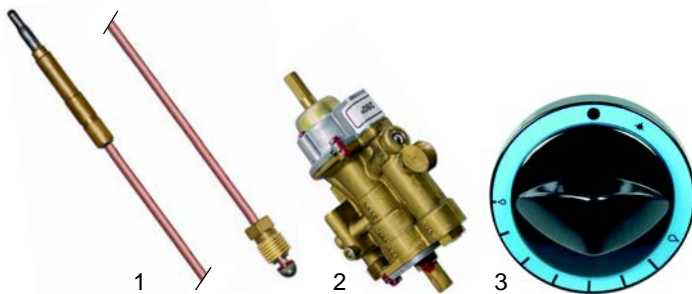

Bains-marie (gas)

Item	Order	Description	Model	OEM
1	105161	burner	90/40 BMG, 110/50 BMG	97200600
2	105162	burner	90/80 BMG	97200700
3	100050	pilot burner	90/_ BMG, 110/_ BMG	67201300 67201700

Item	Order	Description	Model	OEM
1	416537	2200W/230V	90/40 BME	96500100
2	416538	1470W/230V	90/80 BME	96500200

Item	Order	Description	Model	OEM
1	100701	electrode		67201500
2	100018	ignition cable	90/_ BMG, 110/_ BMG	66600100
3	100009	piezoelectric igniter		67200600

Item	Order	Description	Model	OEM
1	375321	thermostat, 1-pole		66107000
2	550060	retainer	60/40 BME,	66101300
3	300080	switch	60/70 BME	66100000
4	359291	signal lamp, 400V, 12mm		66304300
5	359290	signal lamp, 400V, 12mm		66304400