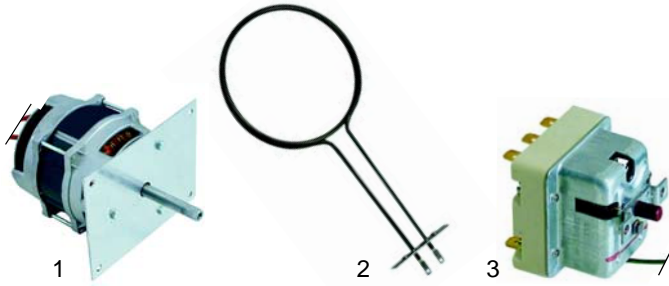

Item	Order	Description	Model	OEM
1	500491	motor, complete	65/70 CFGE, 65/110CFGE, 65/80BFE, 65/70CFE,	66400000
2	415925	1800W/230V	70/70CFGE, 70/110CFGE, 70/70CFE, 70/70CFEQ, 70/70CFVE, 90/80CFG,	66500800
3	375262	safety thermostat, 350 C, 3-pole	90/120CFGE, 90/160CFGE, 90/80CFE, 90/120CFE, 90/80CFVE	66104500