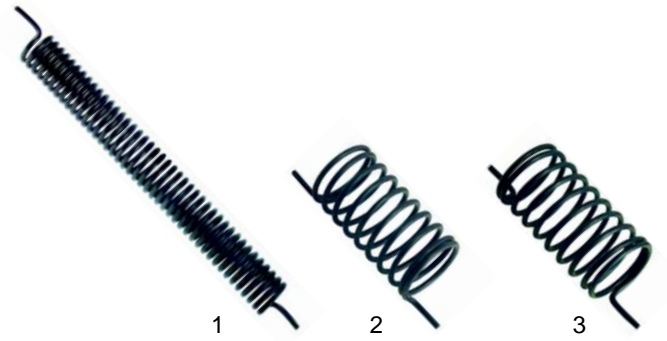

Item	Order	Description	Model	OEM
1	700177	spring (cap)		26001000
2	700178	spring (right)	70/70 P-1, 90/80_	26001500
3	700179	spring (left)		26001600