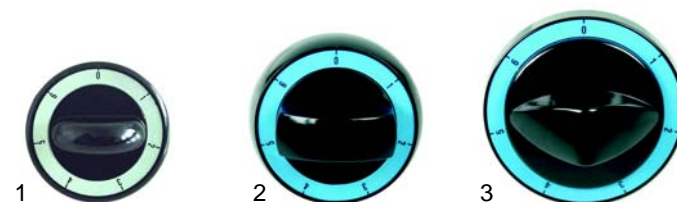

Item	Order	Description	Model	OEM
1	110675	knob, 62mm	60/65 series	61200200
2	110676	knob, 72mm	70 series	61201800
3	110677	knob, 82mm	90/110series	91201100