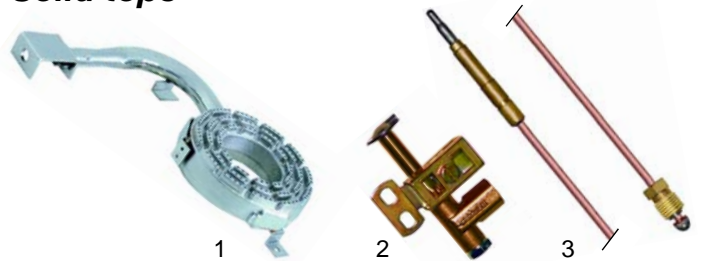

Solid tops

Item	Order	Description	Model	OEM
1	105072	burner	65/70TPG, 65/70TPFG, 65/110TPFG,	67205600
2	100042	pilot burner, 2FL.	70/70TPG, 70/70TPFG, 70/110TPFG, 90/80TPG,	67206900
3	102042	thermocouple, 500mm	90/80TPFG, 90/120TPFG, 110/90TPG, 110/90TPFG	67202500