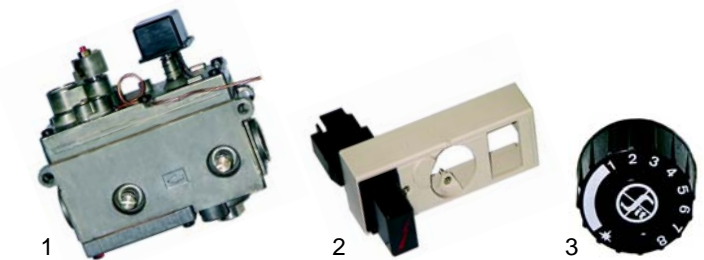

Item	Order	Description	Model	OEM
1	101132	Minisit controller		67102900
2	101136	cover with piezoelectric igniter	70/70 BRG 90/80 BRG	
3	110068	knob	90/120 BRG	67106600