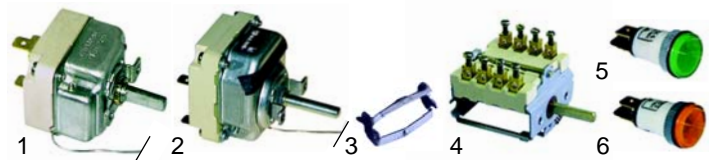

Item	Order	Description	Model	OEM
1	375001	thermostat, 1-pole	65/40 BME, 70/40 BME, 90/40 BME	66100400
2	375143	thermostat, 3-pole	65/70 BME, 70/70 BME, 90/80 BME	66100500
3	550060	retainer		66101300
4	300080	switch	65/_ BME, 70/_ BME,	66100000
5	359049	signal lamp/green, 400V, 13mm	90/_ BME	66300000
6	359050	signal lamp/yellow, 400V, 13mm		66300100