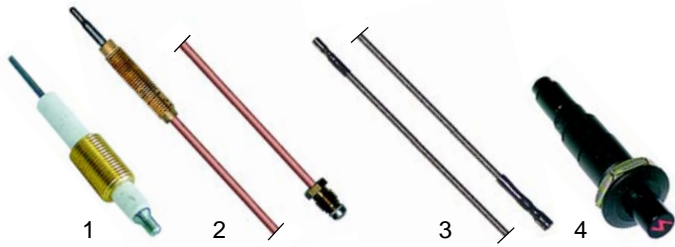

Item	Order	Description	Model	OEM
1	102045	thermocouple, 1500mm		67210400
2	101172	gas thermostat, PEL25	90series, 110series	67103400
3	110681	knob, 82mm		91200400

Ovens (electric)

Item	Order	Description	Model	OEM
1	100815	electrode		67201900
2	102059	thermocouple, 1200mm	65 series, 70 series	67201800
3	100193	ignition cable, 1200mm		66600200
4	100009	piezoelectric igniter		67200600