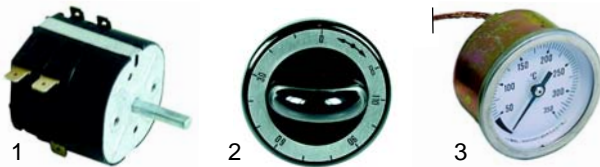

Item	Order	Description	Model	OEM
1	350062	timer, 120"		66103100
2	110673	knob	65/80BFE	61201200
3	541090	thermometer, 350 C		66103000