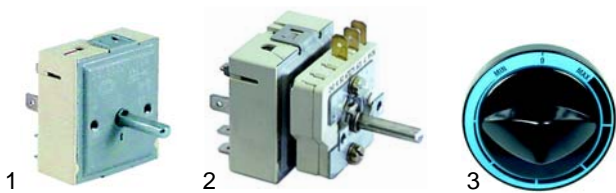

Item	Order	Description	Model	OEM
1	380027	13A/230V (2 circuit)		66106800
2	380024	13A/230V (2 circuit)	90/110 series	-
3	110680	knob		91200700