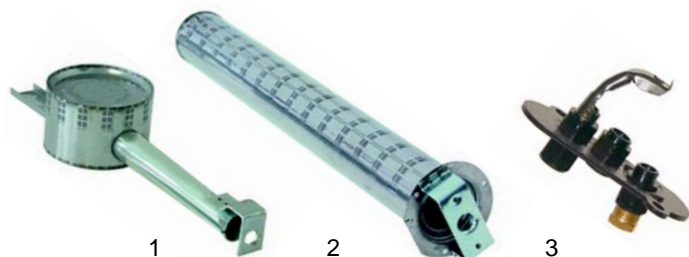

Boiling pans (gas)

Item	Order	Description	Model	OEM
1	105168	burner	70/70 PG1	67209000
2	105160	burner	90/80 PG_	67207200
3	100050	pilot burner	70/70 PG1, 90/80 PG_	67201300 67201700