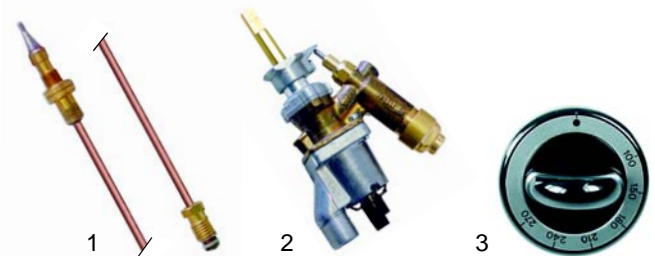

Item	Order	Description	Model	OEM
1	102153	thermocouple, 1200mm		67212300
2	101691	gas thermostat	60/60CFG	67107200
3	110682	knob		61204200