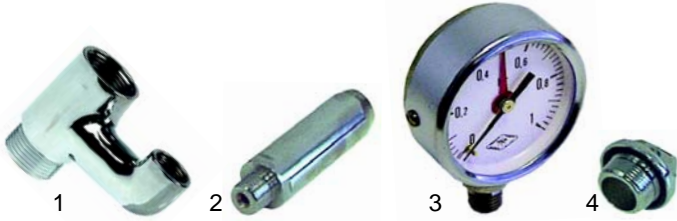

Item	Order	Description	Model	OEM
1	540817	pressure gauge group		67802700
2	540828	Syphon, 3/8"		67802500
3	541062	manometer	90/80	67803000
4	540835	screw cap, 3/4"		67805400