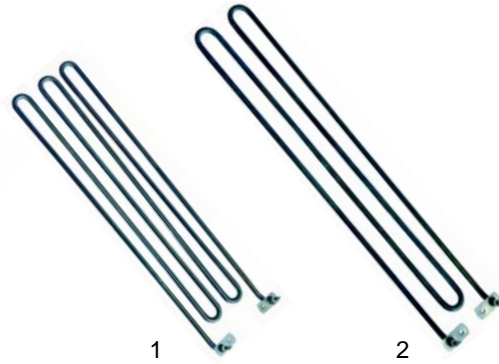

Item	Order	Description	Model	OEM
1	416537	2200W/230V	90/40 BME	96500100
2	416538	1470W/230V	90/80 BME	96500200