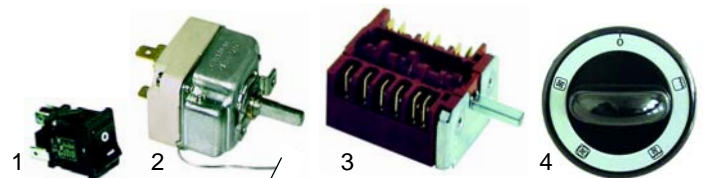

Item	Order	Description	Model	OEM
1	301066	switch		66107200
2	375216	thermostat	60/60CFGE,	66107300
3	300114	switch	60/60CFE	66107400
4	110678	knob, 62mm		61204400