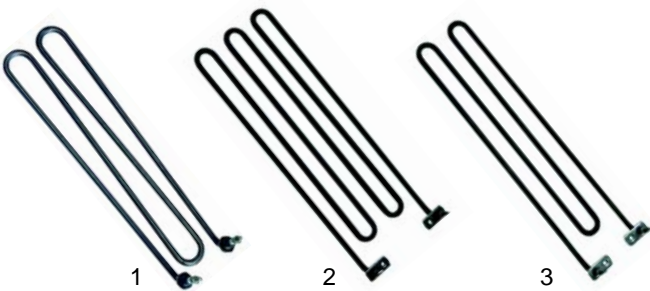

Bains-marie (electric)

Item	Order	Description	Model	OEM
1	416536	1500W/230V	60/_ BME	66505600
2	415926	1500W/230V	65/40 BME, 70/40 BME	66500300
3	415927	1000W/230V	65/70 BME, 70/70 BME	66500400