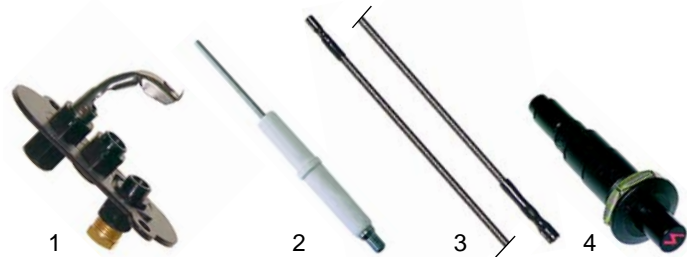

Item	Order	Description	Model	OEM
1	100050	pilot burner		67201300 67201700
2	100701	electrode	60 series, 65 series, 70 series, 90 series, 110 series	67201500
3	100018	ignition cable		66600100
4	100009	piezoelectric igniter		67200600