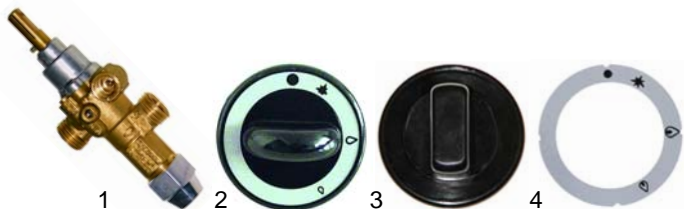

Item	Order	Description	Model	OEM
1	101397	gas tap, PEL21		67100100
2	110015	knob	K_P, K_/120,	61200100
3	110081	knob	K_/180, K_/240,	alternative
4	110082	knob	-/70K	alternative