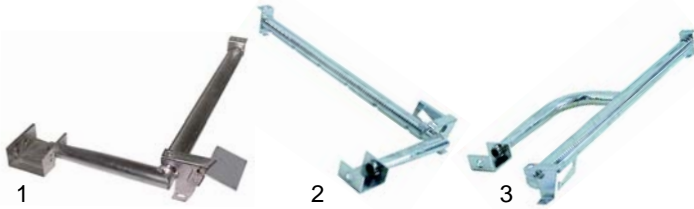

Item	Order	Description	Model	OEM
1	104171	burner	65/70CFG, 65/110CFG, 65/70TPFG, 65/110TPFG, 70/70CFG, 70/110CFG, 70/70TPFG, 70/110TPFG	67203000
2	105073	burner	90/80CFG, 90/120CFG, 90/120CFG, 90/80TPFG, 90/120TPFG	87200000
3	105074	burner	110/90CFG, 110/130CFG, 110/170CFG, 110/90TPFG	87200500