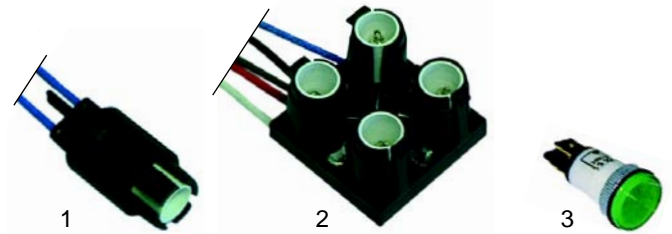

Item	Order	Description	Model	OEM
1	359327	residual temperature display/single		-
2	359326	residual temperature display 4-compartment	65/70 series, 90/110 series	-
3	359049	signal lamp, 400V		663000