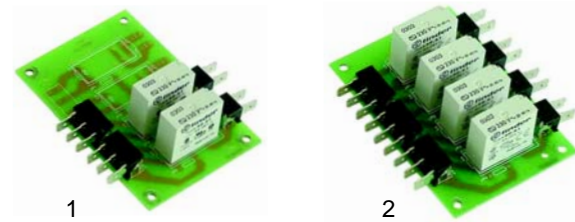

Item	Order	Description	Model	OEM
1	400708	relay plate/2-compartment	90/110 series	-
2	400709	relay plate/4-compartment		-