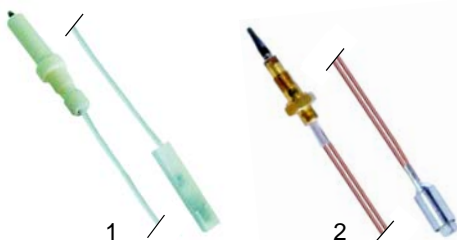

Item	Order	Description	Model	OEM
1	100808	electrode with cable 600mm	60/30PCG,	67211500
1	100817	electrode with cable 750mm	60/60PCG,	67211400
2	102127	thermocouple, 600mm	60/60CFG,	67211800
2	102152	thermocouple, 750mm	60/60CFGE	67211700