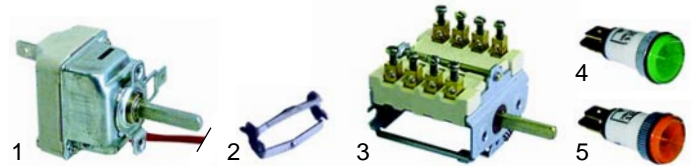

Item	Order	Description	Model	OEM
1	375321	thermostat, 1-pole		66107000
2	550060	retainer	60/40 BME,	66101300
3	300080	switch	60/70 BME	66100000
4	359291	signal lamp, 400V, 12mm		66304300
5	359290	signal lamp, 400V, 12mm		66304400