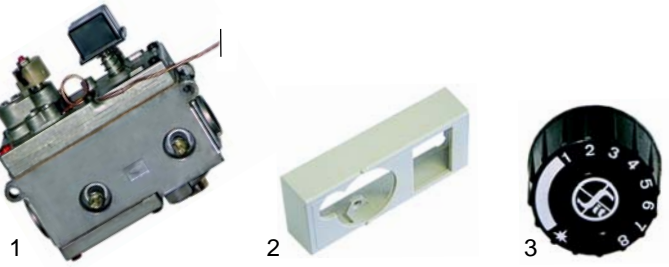

Item	Order	Description	Model	OEM
1	101135	Minisit controller		67101800
2	101137	cover	65/_ FRG	67100500
3	110068	knob		67100600