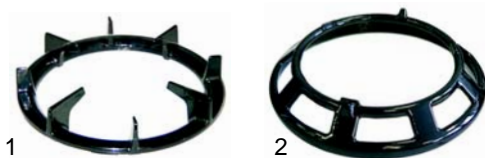

Item	Order	Description	Model	OEM
1	210114	top grate	70/70K	38100200
2	210115	wok grate		38100100