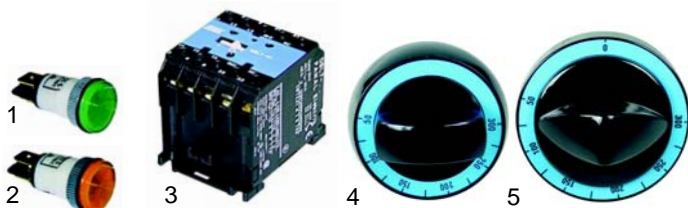

Item	Order	Description	Model	OEM
1	359049	signal lamp (green)	70/70 BRE,	66300000
2	359050	signal lamp (yellow)	90/80 BRE,	66300100
3	380213	contactor	90/120 BRE	66106600
4	110686	knob, 72mm	70 series	61201900
5	110687	knob, 82mm	90 series	91200500