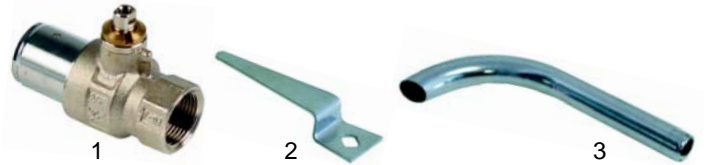

Item	Order	Description	Model	OEM
1	110699	knob, 62mm	60 series, 65 series	61200400
2	110700	knob, 72mm	70 series	61202000
3	110733	knob, 82mm	90 series, 110 series	91200900

Fryers (mechanical)

Item	Order	Description	Model	OEM
1	540776	drain tap		67800100
2	110734	lever	60/_FR_, 65/_FR_	62302400
3	540777	drain pipe		63100000