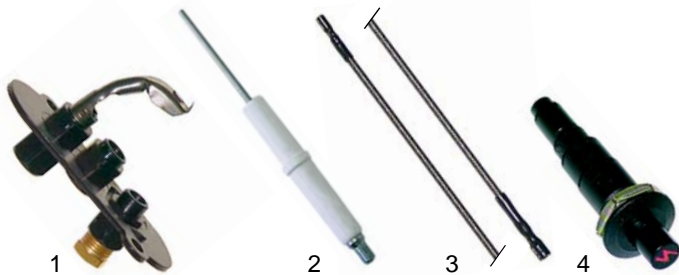

Item	Order	Description	Model	OEM
1	100050	pilot burner		67201300 67201700
2	100701	electrode	90 series, 110 series	67201500
3	100194	ignition cable, 1900mm		66601400
4	100009	piezoelectric igniter		67200600