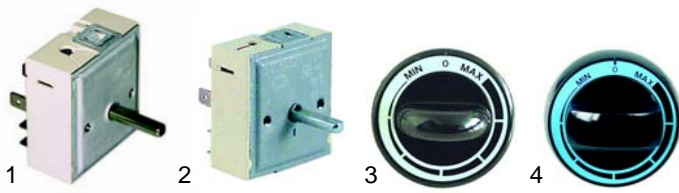

Item	Order	Description	Model	OEM
1	380015	13A/240V (1 circuit)	65/70 series	-
2	380027	13A/240V (2 circuit)		-
3	110019	knob	65 series	61202800
4	110679	knob	70 series	61202600