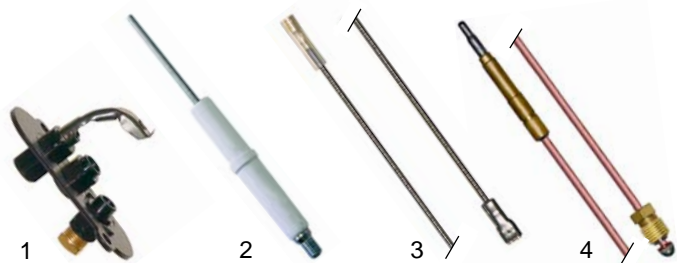

Item	Order	Description	Model	OEM
1	100050	pilot burner	70/70 BRG	67201300 67201700
2	100701	electrode	90/80 BRG	67201500
3	100025	ignition cable	90/120 BRG	66605100
4	102041	thermocouple, 1500mm		67200100