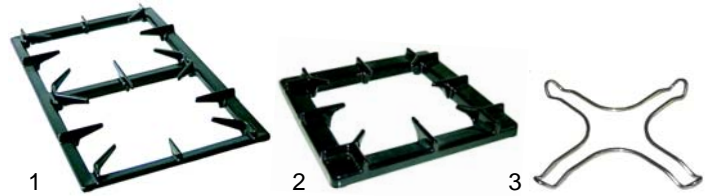

Item	Order	Description	Model	OEM
1	210132	top grate	70series	68100800
2	210137	top grate	90/110series	68101900
3	210050	reducing star	universal	-