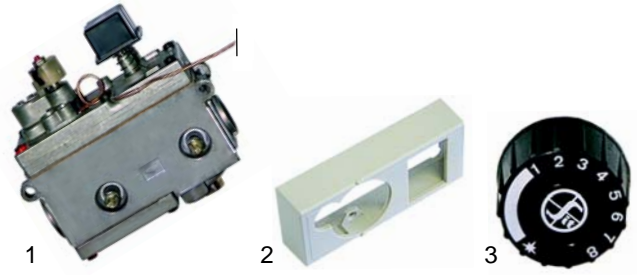

M Bains-marie (mechanical)

Suitable for Modular

Item	Order	Description	Model	OEM
1	540776	drain tap		67800100
2	693082	lever	universal	62302700
3	540777	drain pipe		63100000

Chip scuttles

Item	Order	Description	Model	OEM
1	415104	1000W/230V	60/30 SPE, 65/40 SPE, 70/40 SPE, 70/40 SPE, 90/40 SPE	66501000
2	300080	switch		66100000
3	359291	signal lamp, 400V, 12mm	60 series	66304300
4	359049	signal lamp, 400V, 13mm	65 series, 70 series, 90 series	66300000