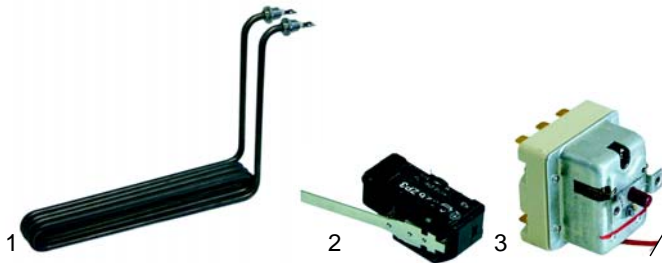

Fryers (electric)

Item	Order	Description	Model	OEM
1	415929	2500W/230V	60/_FRE, 65/_FRE,	66500100 66502800
2	345044	micro switch	70/_FRE,	66101900
3	375315	safety thermostat	90/_FRE	66104800