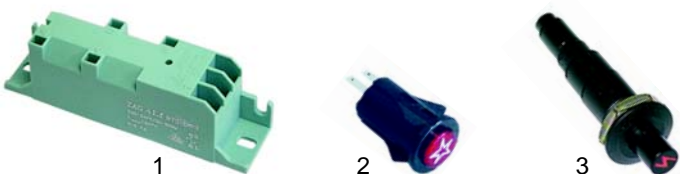

Item	Order	Description	Model	OEM
1	101023	ignition unit		66304200
2	301100	ignition switches	60/60CFG, 60/60CFGE	66304100
3	100009	piezoelectric igniter		67200600