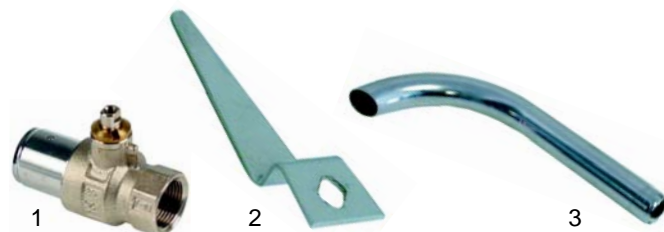

Pasta cookers (mechanical)

Item	Order	Description	Model	OEM
1	540776	drain tap, 3/4"		67800100
2	693082	lever	60/_CPE	62302700
3	540777	drain pipe		63100000