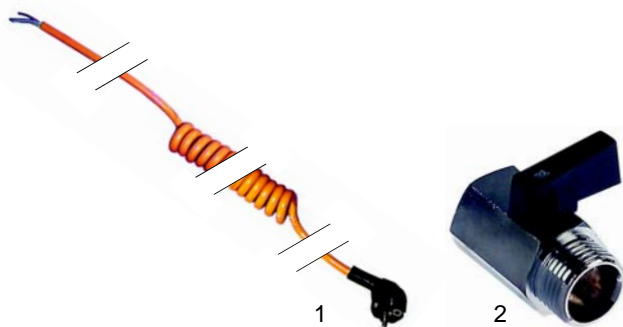

Item	Order	Description	Model	OEM
1	550101	spiral cable		003553280001
2	514361	drain tap	universal	002001020001