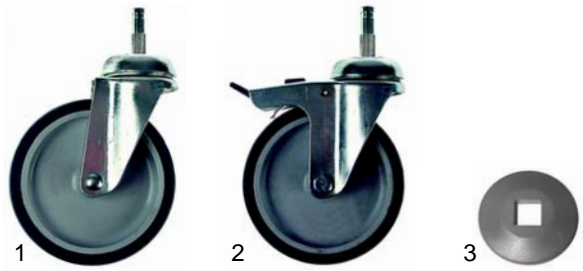

Clearing trolley

Item	Order	Description	Model	OEM
1	700340	swivel castor, Ø125 mm	1270, 1272, 1470, 1472,	R3205
2	700336	swivel castor with break, Ø125 mm	1473, 1474,	R3205F
3	700157	removing wheel, 25x25 mm	1475, 14,77, 1478, 1480, 1482, 1483