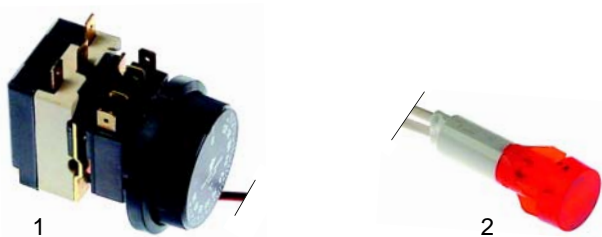

## Bains-marie trolleys/mobile

Item	Order	Description	Model	OEM
1	418334	1400W/230V	1360, 1365, 1368, 1396, 1397	R1515
2	418335	500W/230V	1370A/AC, 1375A/AC, 1378A/AC, 1395	R1545

Item	Order	Description	Model	OEM
1	700341	swivel castor, Ø125 mm		R3207
2	700342	swivel castor, Ø125 mm with break	universal	R3027F
3	690942	bumper angle		R0034

## Bains-marie trolleys/desk devices

Item	Order	Description	Model	OEM
1	375762	thermostat		R0090
2	359866	signal lamp	universal	R0095

Item	Order	Description	Model	OEM
1	379994	controller compl. with sensor		R0052
2	300125	switch	universal	R0056