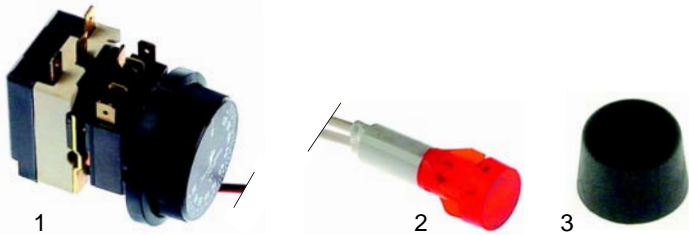

Item	Order	Description	Model	OEM
1	375762	thermostat		R0090
2	359866	signal lamp	9035, 9040, 9045, 9050	R0095
3	693442	device leg		001804340001