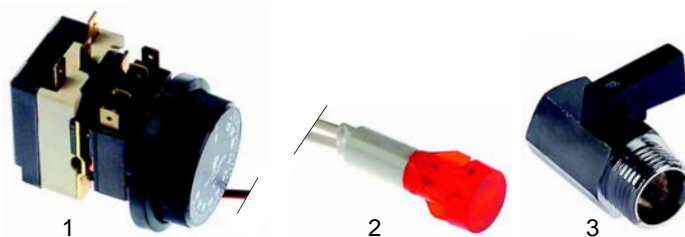

Item	Order	Description	Model	OEM
1	375762	thermostat		R0090
2	359866	signal lamp	universal	R0095
3	514361	drain tap		M2001020001