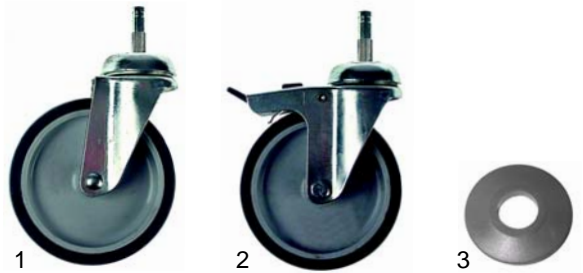

Item	Order	Description	Model	OEM
1	700340	swivel castor, Ø125 mm	1400, 1402,	R3205
2	700336	swivel castor with break, Ø125 mm	1405, 1407,	R3205F
3	700154	removing wheel, Ø25 mm	1410, 1412	-