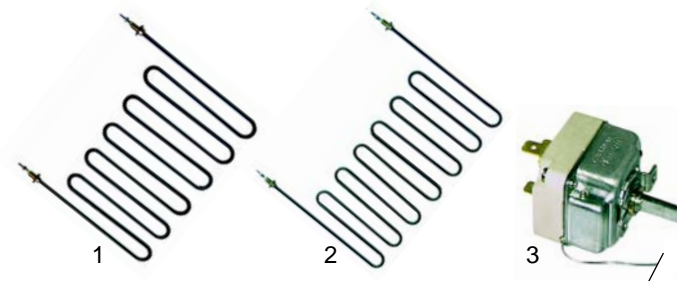

Item	Order	Description	Model	OEM
1	415887	1750/230V	HT1, HT1S, HT3, HT4, HT2	03.7.5029.0
2	415889	1960W/230V	HT2	03.7.5030.0
3	375001	thermostat, 1 pole, 110 C	HT1, HT1S, HT2, HT3, HT4	03.7.3932.0