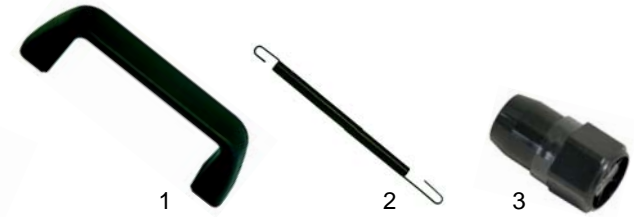

Item	Order	Description	Model	OEM
1	690182	handle		03.6.1466.0 03.6.1426.0
2	690181	spring		03.3.3454.0
3	690184	junction		03.1.0906.0