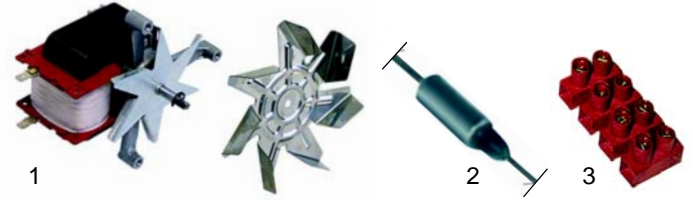

Item	Order	Description	Model	OEM
1	601012	fan complete, 230V	HT1, HT1S, HT2,	03.7.4930.0
2	358300	thermal fuse	HT3, HT4	03.7.3309.0
3	550683	connector block		03.7.3308.0