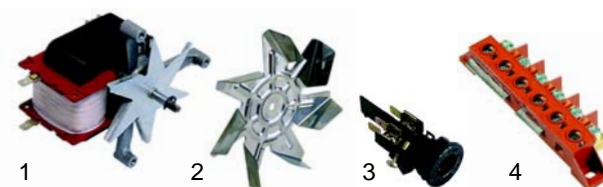

Item	Order	Description	Model	OEM
1	-	fan, 230V		03.7.4926.0
2	-	fan wheel		03.7.4927.0
1+2	601012	motor, complete, 230V	CV1_, CV2,	03.7.4930.0
3	550356	connector block, 2 pole with strain relief	CV3, CV4	03.7.3303.0
4	550355	connector block, 6 pole		03.7.3304.0