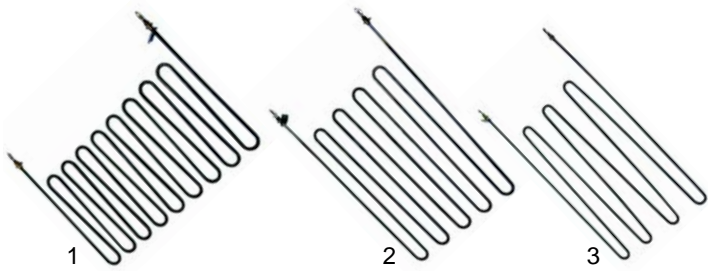

Item	Order	Description	Model	OEM
1	415880	2000W/230V	CV1, CV1P	03.7.5022.0
2	415881	2000W/230V	CV1L, CVPL	03.7.5028.0
3	415882	2000W/230V	CV2, CV3 (inner), CV4 (inner)	03.7.5023.0 03.7.5023.0 03.7.5024.0