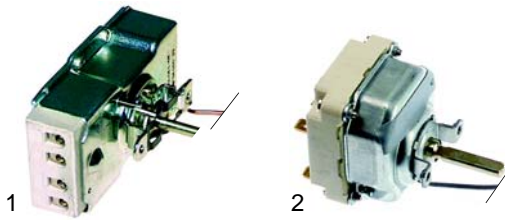

Item	Order	Description	Model	OEM
1	375032	thermostat, 50 - 300 C	EB_	105784
1	n. l. a.	thermostat, 130 - 370 C	EBP_	-
2	375685	thermostat, 50 - 300 C	EB_	105784
2	375101	thermostat, 130 - 370 C	EBP_	105849
2	375225	thermostat, 100 - 400 C		105847