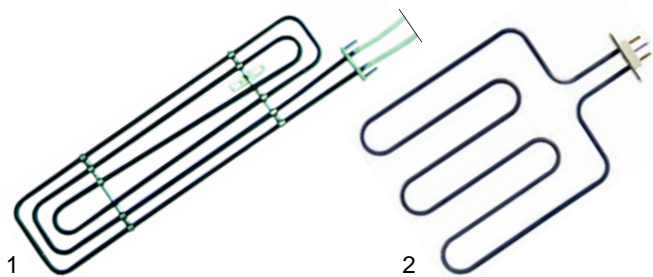

Hot cupboards (electric)

Item	Order	Description	Model	OEM.
1	415323	1600W/230V	E7_	105643
2	418225	1000W/230V	E8_	105597