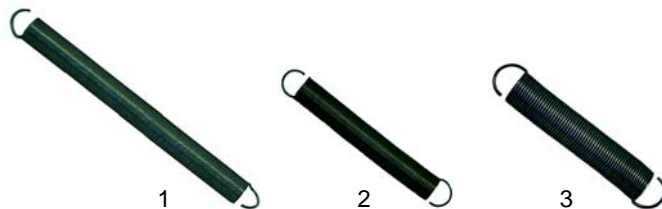

Item	Order	Description	Model	OEM
1	690151	spring, 4 g		146304
2	690150	spring, 8 g	CHV_	146305
3	690152	spring, 20 g		146302

Pos.	Order	Description	Model	OEM
1	690903	catch size 3	SAG_	144345