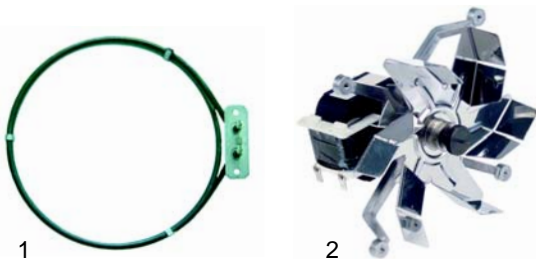

Basket lifter (mobile)

Item	Order	Description	Model	OEM
1	415893	1800W/230V	CHV_	105708
2	601268	fan, compl.		105671