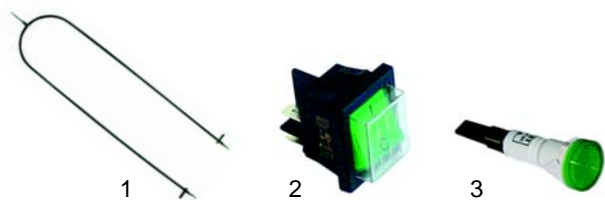

Plate dispensers (mobile)

Item	Order	Description	Model	OEM
1	415910	900W/230V		105723
2	345419	switch	2 SHE21	105778
3	359148	signal lamp		105188