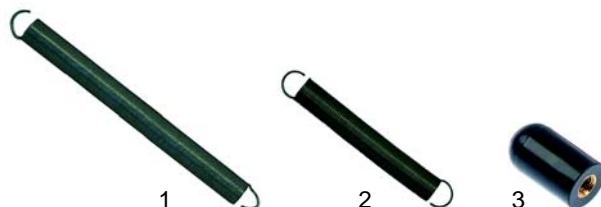

Item	Order	Description	Model	OEM
1	690151	spring, 4 g		146304
2	690150	spring, 8 g	2 SHE21	146305
3	693471	spigot		146202