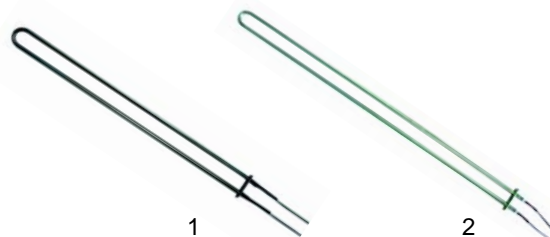

Item	Order	Description	Model	OEM
1	415706	275 W/230V	RHE14	105700
2	415714	400 W/230V		105677