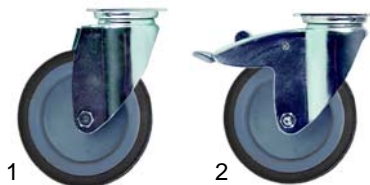

Item	Order	Description	Model	OEM
1	710003	swivel castor	CHV_	145058, 146805
2	710004	swivel castor with break		145059, 146806