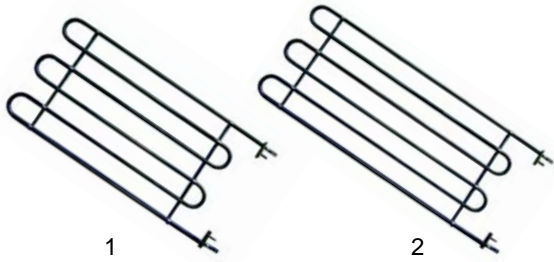

Hot servery counters

Item	Order	Description	Model	OEM
1	415544	700W/230V	SAW_,SAG	105020
2	415895	250W/230V	SAG	105029