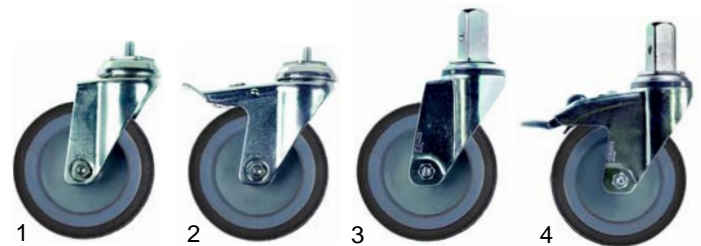

Item	Order	Description	Model	OEM
1	700251	swivel castor, Ø125 mm		145072
2	700252	swivel castor with break		145073
3	700309	swivel castor, Ø125 mm	SAW_	146802
4	700310	swivel castor with break		146803