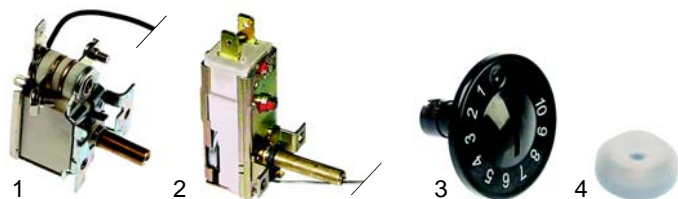

| Item | Order | Description | Model | OEM |
|------|--------|--------------------------|---------|----------------|
| 1 | 710003 | swivel castor | 2 SHE21 | 145058, 146805 |
| 2 | 710004 | swivel castor with break | | 145059, 146806 |