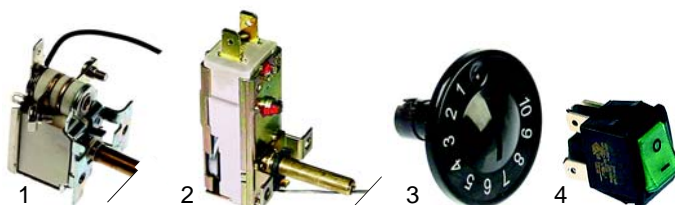

Item	Order	Description	Model	OEM
1	375761	thermostat		105678
2	390079	thermostat	2 SHE21	105678
3	111893	knob		105675
4	301069	switch		105674