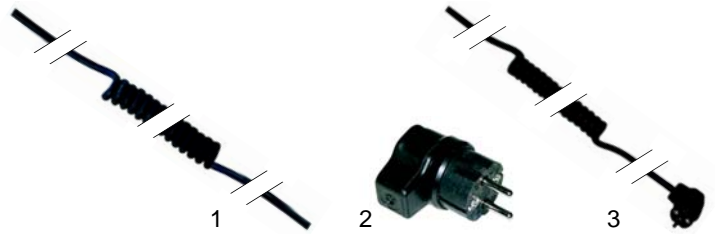

Item	Order	Description	Model	OEM
1	550102	spiral cable		105328
2	550201	right-angle plug	SAW_	105072
3	550100	spiral cable, compl.	SAG_	105288

Item	Order	Description	Model	OEM
1	550912	dummy receptacle	SAW_	105142
2	359148	signal lamp	SAG_	105188