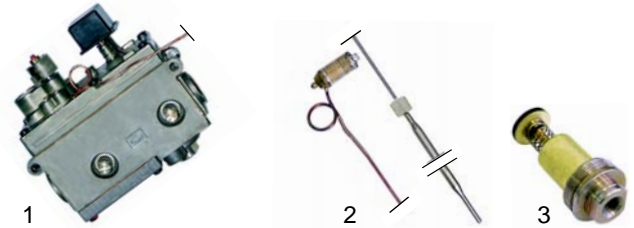

Item	Order	Description	Model	OEM
1	101131	Minisit controller	FG_	531002700
2	102103	sensor	FMG_	531014100
3	101053	solenoid coil	FPG_	531001200