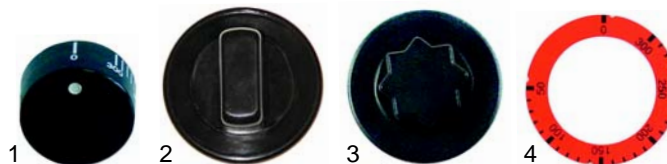

Item Order	Description	Model	OEM	
1	110667	knob	CW61ET/62ET	536002300
2	110078	knob	CW4ET/6ET,	536013800
3	111726	knob	CW74ET/78ET	536019700
4	110588	symbol		539018400