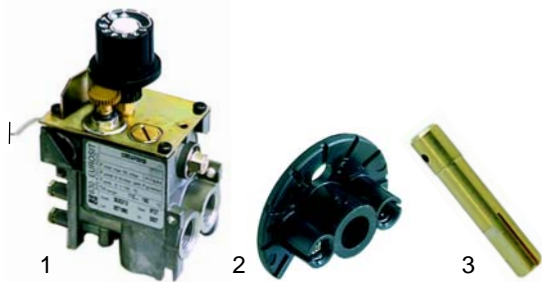

Item	Order	Description	Model	OEM
1	101131	Minisit controller, 190 C		531002700
2	102103	sensor	FQ61GF/62GF,	531014100
3	101137	cover	FP62G	536000700
4	110068	knob		536000600

L

Suitable for Lotus

Item	Order	Description	Model	OEM
1	101188	Eurosit controller	FQ4G/6G, FP-6G,	531025200
2	101392	adapter	F13-74G, F2/13-74G,	536017200
3	100924	axis	F18-74G/78G	533052600