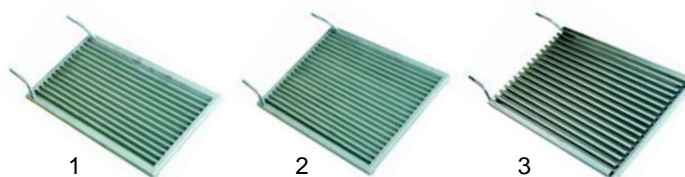

Item Order	Description	Model	OEM	
1	211016	shelf	CW61ET/62ET, CW6ET	541057300
2	211017	shelf	CW4ET	541065100
3	211018	shelf	CW74ET/78ET	541108700