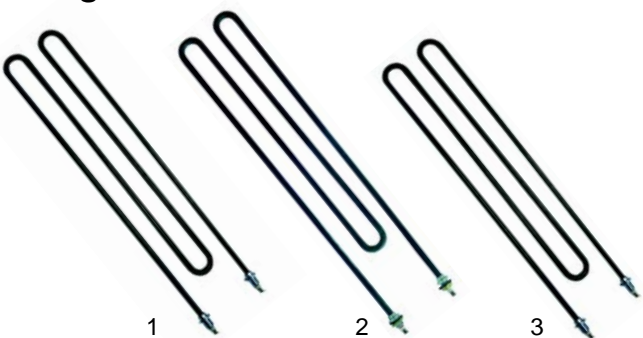

Chargrills

Item Order	Description	Model	OEM	
1	415770	2000W/230V	CW61ET/62ET, CW4ET/6ET	537010700
2	416520	2000W/230V	CW74ET/78ET	537022000
3	418070	2600W/230V	CW94ET/98ET	537029801