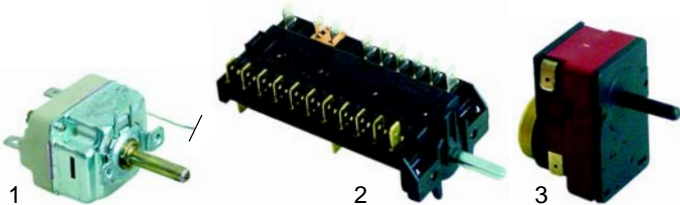

Item	Order	Description	Model	OEM
1	375314	thermostat, twin sensor		537019100
2	300135	switch	series 60, series 65	537019200
3	350061	timer		537019300