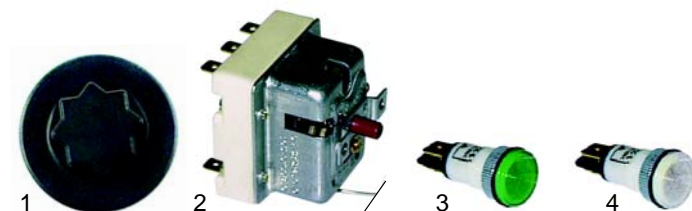

Item	Order	Description	Model	OEM
1	111726	knob	BRF74ET, BRF78ET, BRF94ET, BRF98ET	536019700
2	390181	safety thermostat		537012800
3	359027	signal lamp/green		537014100
4	359021	signal lamp/clear		537014200