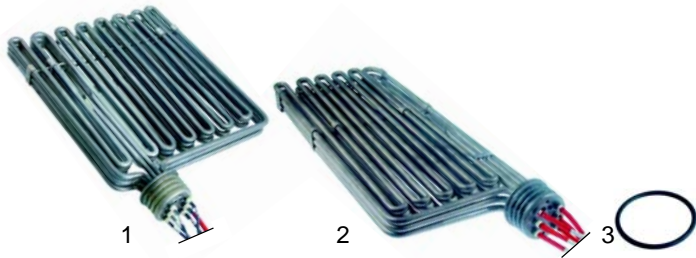

Item	Order	Description	Model	OEM
1	416527	13500W/230V	F1894G/98G	537026700 537021401
2	418077	19500W/230V	F2594G/98G	537026800
3	550494	gasket	F_94G/98G	536009800