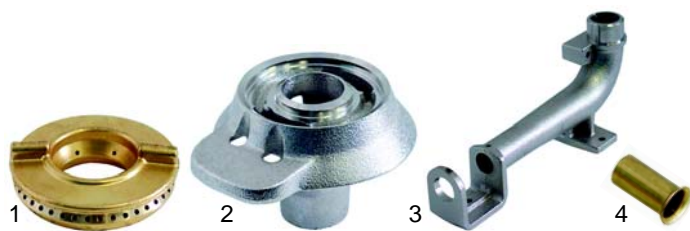

Item	Order	Description	Model	OEM
1	105413	burner cover		532001700
2	105414	burner base	PC_G, CF_GEM, TP2-7126, CF4-78G/GE,	532001500
3	105415	Venturi	CF6-712G/GV/GE/GEV	532001300
4	105043	aeration sleeve		533053000