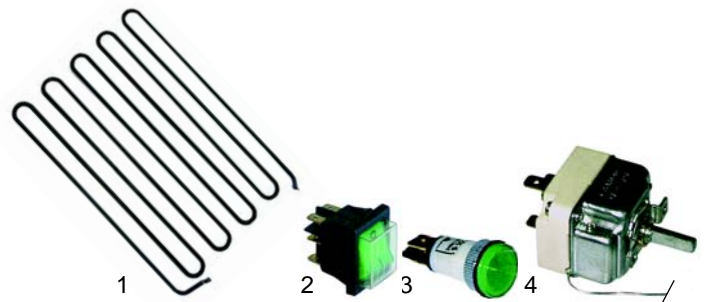

Hot plates

Item	Order	Description	Model	OEM
1	415702	2653W/230V		537004100
2	345982	switch, 2-pole		537001700
3	359027	signal lamp	WP	537014100
4	390046	thermostat		537000600