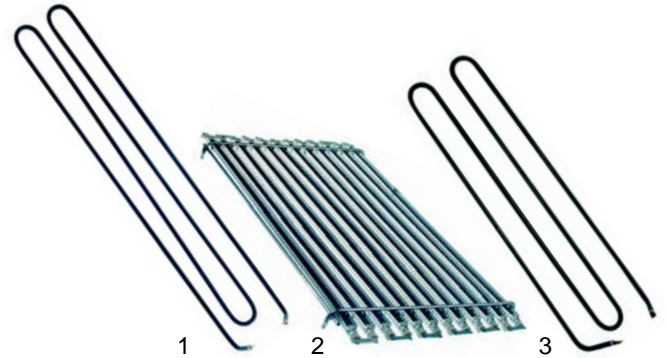

Item	Order	Description	Model	OEM
1	416518	1500W/230V	FT_74E/78E/712E	537021000
2	416519	1800W/230V	FTC61EM/61E/62EM/62ET	537014700
3	418069	2000W/230V	FT_94E/98E	537025200