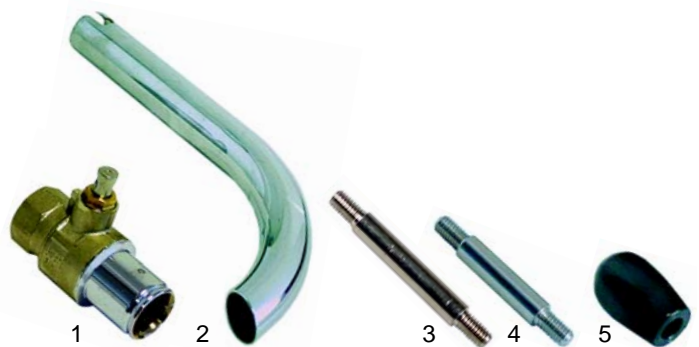

Item	Order	Description	Model	OEM
1	540259	drain tap	FQ61/62, FP62, FQ4/6, FP6	5331000100
2	514006	drain pipe		544120300
3	540755	lever	FQ61/62, FP60	533009600
4	540748	lever	FQ4/6, FP6	533027200
5	540749	handle	universal	536000300