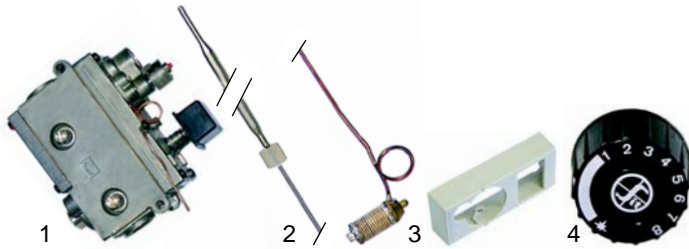

Item	Order	Description	Model	OEM
1	101689	Minisit controller, 110		531001900
2	102100	sensor	CP62G	531014200
3	101137	cover		536000700
4	110068	knob		536000600