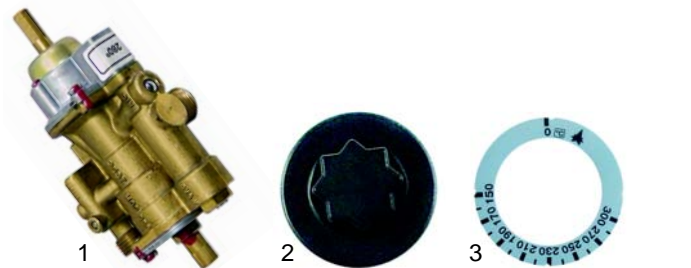

Item	Order	Description	Model	OEM
1	101172	gas thermostat, PEL25ST		531034000 531033900
2	111725	knob	series 90 (3/1)	536019800
3	110600	symbol		539008100