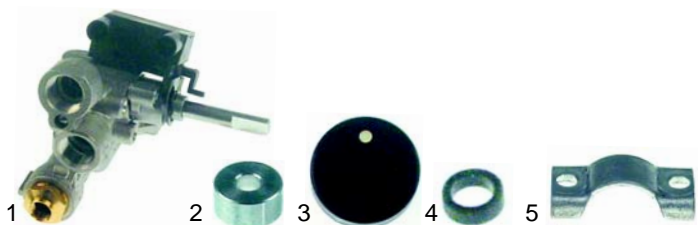

Item	Order	Description	Model	OEM
1	101829	gas tap	(from No 0303)	531034600
2	101826	micro trigger	PC61GF/62GF, CF10GF/A,	536021900
3	111819	knob	CF10G6F/A,	536020200
4	101827	gasket	CF_GEM/A,	536020100
5	101832	clamp	CFM_GEM/A, CF10GEM6/A, CFM10GEM6/A	533077000