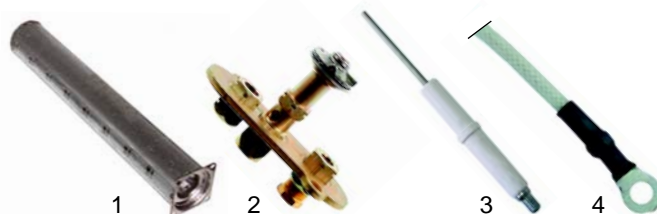

Bratt pans (gas) - boiling kettles

Item Order	Description	Model	OEM	
1	104142	burner		531013800
2	100056	pilot burner, 3FL		533011000
3	100701	electrode	BR-62G, BR6G	537003000
4	100166	ignition cable		547002700