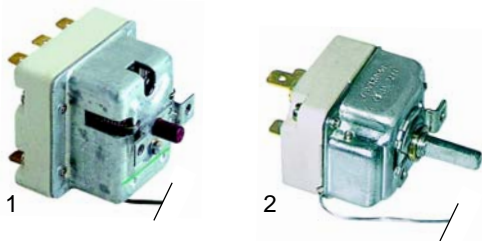

Item	Order	Description	Model	OEM
1	375366	safety thermostat	BR50-78ET,	40100062
2	375270	thermostat	BR80-98ET, BR120-912ET	40100042

Tilting bratt pans (mechanical)

Pos.	Order	Description	Model	OEM
1	693107	inlet tap	universal	30200008