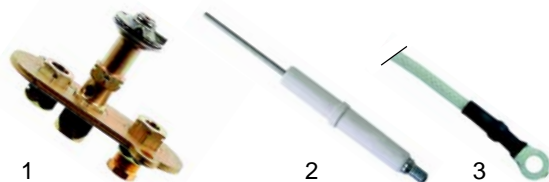

Item	Order	Description	Model	OEM
1	100056	pilot burner	FG_	533011000
2	100701	electrode	FMG_	537003000
3	100166	ignition cable	FPG_	547002700

L

Suitable for Lotus