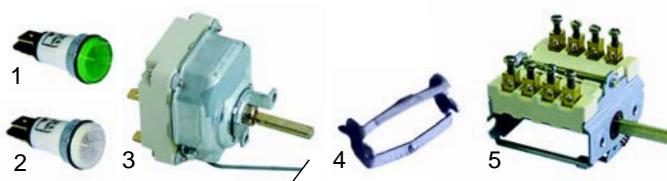

Chargrills

Item Order	Description	Model	OEM	
1	415770	2000W/230V	CW61ET/62ET, CW4ET/6ET	537010700
2	416520	2000W/230V	CW74ET/78ET	537022000
3	418070	2600W/230V	CW94ET/98ET	537029801

Item Order	Description	Model	OEM	
1	359027	signal lamp		537014100
2	359021	signal lamp		537014200
3	375412	thermostat, 3-pole	CW61ET/62ET, CW4ET/6ET,	537000900
4	550060	retainer	CW74ET/78ET,	537001200
5	300080	switch	CW94ET/98ET	537000200