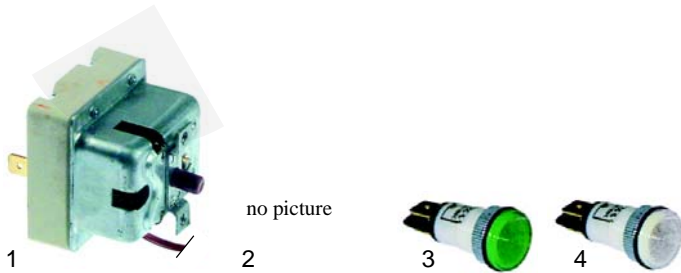

Item	Order	Description	Model	OEM
1	375622	safety thermostat		10064
2	541346	pressure switch	PI100/150-98ET,	16994
3	359027	signal lamp	PIA100/150-98ET	537014100
4	359021	signal lamp		537014200