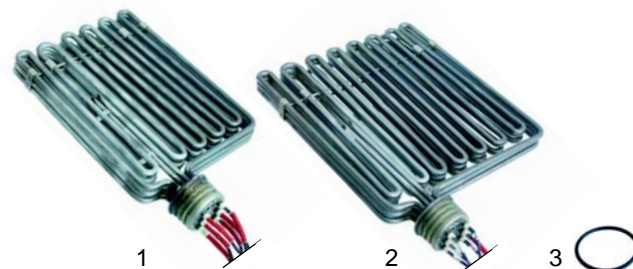

Item	Order	Description	Model	OEM
1	416525	9750W	F13_ (from N. 0210_)	537021301
2	416527	13500W/3 phases 230V	F18_ (from N. 0210_)	537021401
3	550494	gasket		536009800