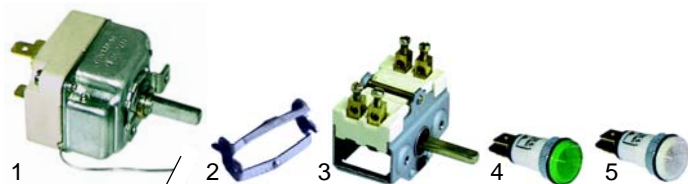

Item	Order	Description	Model	OEM
1	375231	thermostat, 90°, 1-pole		537001500
2	550060	retainer	BM61EM/62EM, BM4EM/6EM/8EM/10EM,	537001200
3	300091	switch, 2-pole		537000400
4	359027	signal lamp	BM74EM/78EM, BM94EM/98EM	537014100
5	359021	signal lamp		537014200