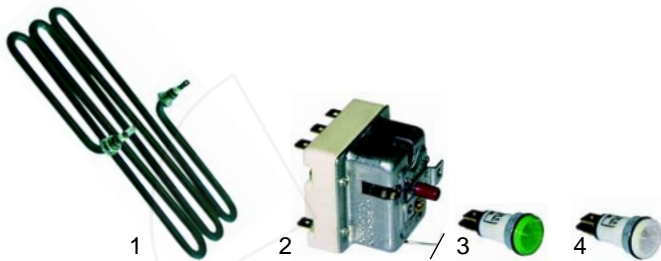

Bratt pans/boiling kettles (electrical)

Item	Order	Description	Model	OEM
1	415771	2000 W/230 V		537015100
2	390181	safety thermostat	BR62ET, BR6ET	537012800
3	359027	signal lamp		537014100
4	359021	signal lamp		537014200

no picture
1

no picture
2

Item	Order	Description	Model	OEM
1	105782	burner	BRF94G	531044600
2	105783	burner	BRF98G	531044700