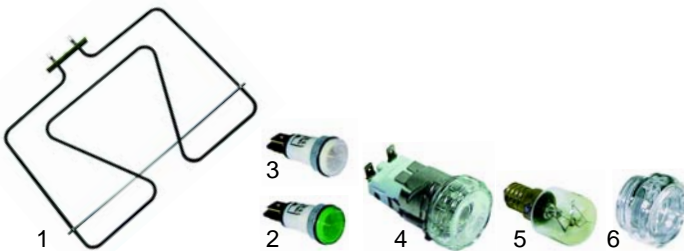

Item	Order	Description	Model	OEM
1	415775	1700W/230V (lower)		537006300
2	359027	signal lamp		537014100
3	359021	signal lamp	series 60, series 65	537014200
4	359718	bulb + housing		537007900
5	359610	lamp, 15 W		537005400
6	359709	lens nipple		-