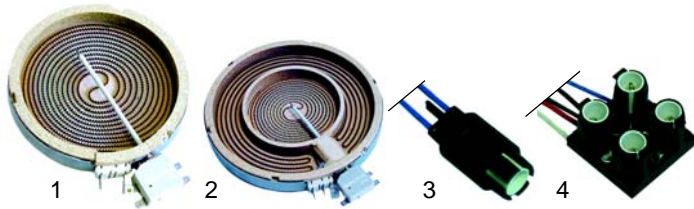

Item	Order	Description	Model	OEM
1	490116	1200W/230V	(from No 211) series 60	537014501
2	490114	2100W/230V		537015301
3	359327	residual temperature lamp		537013601
4	359326	residual temperature lamp, 4-compartment		537020001