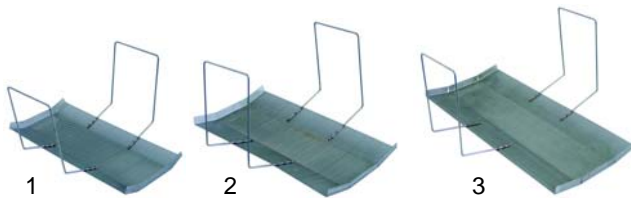

Item	Order	Description	Model	OEM
1	970274	batter filter	FEM_	531006100
2	970275	batter filter	FE-10	531006200
3	970276	batter filter	FME-15	531006300