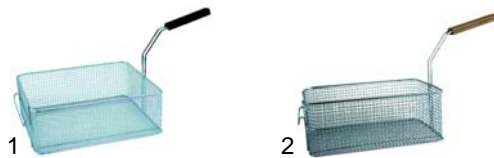

Item	Order	Description	Model	OEM
1	970273	basket, 15 l	FG-15	531013400
2	970169	basket, 10 l	FG-10	531013300