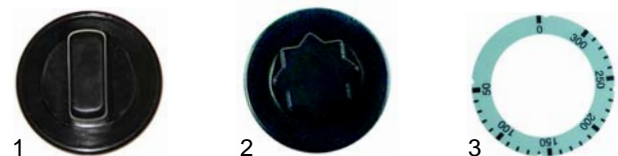

Item	Order	Description	Model	OEM
1	110078	knob	series 70	536013800
2	111726	knob	series 90	536019700
3	110647	symbol		539017900