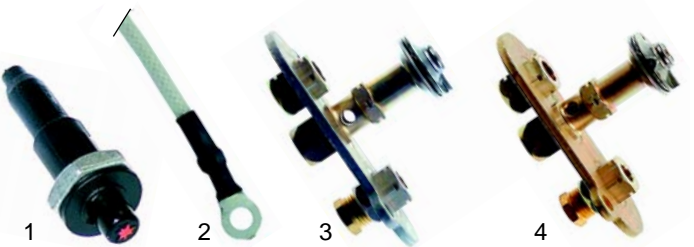

Item	Order	Description	Model	OEM
1	100013	piezoelectric igniter	CW61G/62G,	537008500
2	100166	ignition cable	CW4G/6G, CW74G/78G	547002700
3	100054	pilot burner, 2FL	CW61G/62G, CW4G/6G	533011500
4	100056	pilot burner, 3FL	CW74G/78G, EW94G/98G	533011000