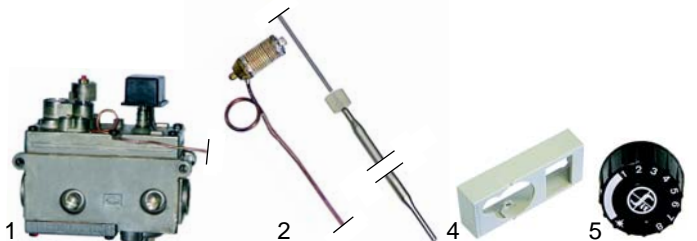

Item	Order	Description	Model	OEM
1	101131	Minisit controller, 190 C		531002700
2	102103	sensor	FQ61GF/62GF,	531014100
3	101137	cover	FP62G	536000700
4	110068	knob		536000600

L

Suitable for Lotus