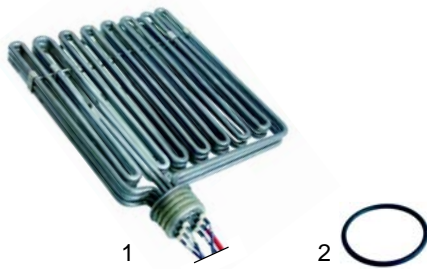

Item	Order	Description	Model	OEM
1	416527	13500W/3 phases 230V	F18_(until no. 0209) F18_(from no. 0210_)	537021400537 021401
2	550494	gasket		536009800