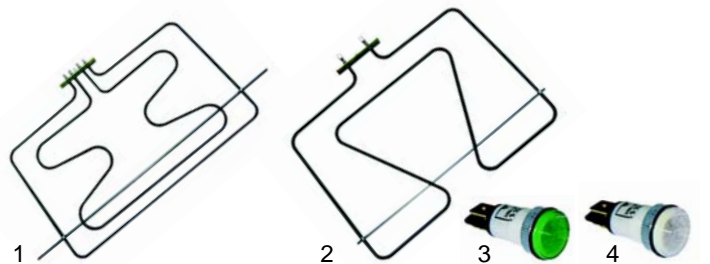

Item	Order	Description	Model	OEM
1	415774	3050W/230V (upper)		537006200
2	415775	1750W/230V (lower)	series 60	537006300
3	359027	signal lamp		537014100
4	359021	signal lamp		537014200