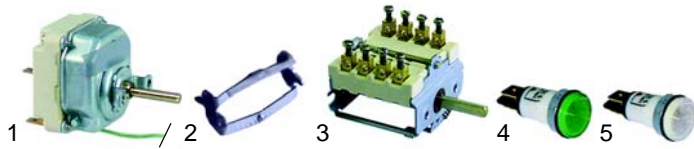

Item	Order	Description	Model	OEM
1	375411	thermostat, 90 , 3-pole		537000800
2	550060	retainer		537001200
3	300080	switch, 4-pole	CP61ET	537000200
4	359027	signal lamp		537014100
5	359021	signal lamp		537014200