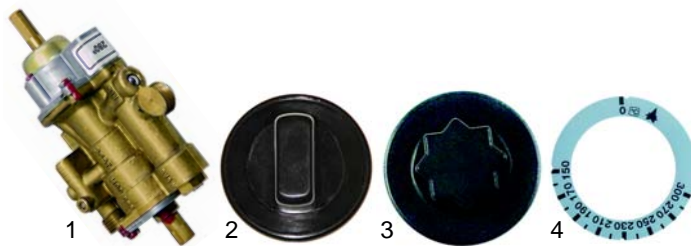

Item	Order	Description	Model	OEM
1	101172	gas thermostat, PEL25ST	series 70/90 (2/1), series 70/90 (3/1)	531031600 531033800 531033400 531033900
2	110081	knob		536017000
3	111725	knob	series 70	536019800
4	110600	symbol		539008100