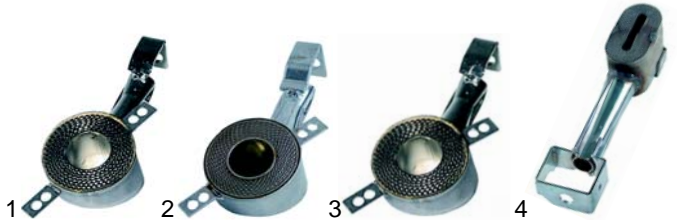

Fryers (gas)

Item	Order	Description	Model	OEM
1	104140	burner	FQ61GF/62GF, FP-62G	531006400
2	105049	burner (LPG)	FQ4G/6G, FP-6G, F13-74G, F18-74G/78G	531030700
3	104198	burner (EG)	FQM-4G, F13-74G, F1874G/78G	531013900
4	105763	burner	E94G/98G	531042300