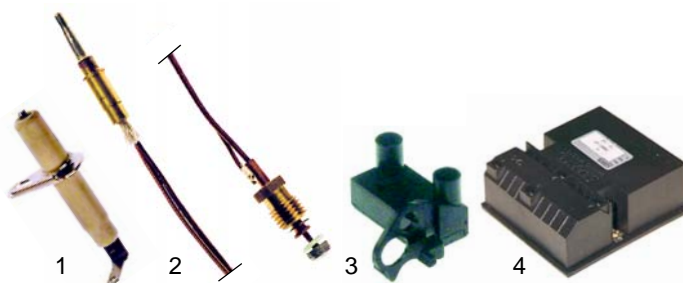

Item	Order	Description	Model	OEM
1	102326	electrode	(from No 0303)	537021700
2	102260	thermocouple	PC61GF/62GF, CF10GF/A,	533077100
3	101038	ignition switches	CF10G6F/A, CF_GEM/A,	537023600
4	101003	ignition unit	CFM_GEM/A, CF10GEM6/	537006600
			A, CFM10GEM6/A