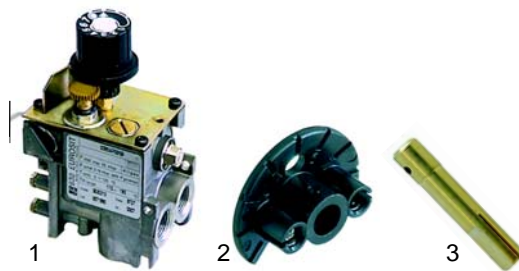

Item	Order	Description	Model	OEM
1	101413	Eurosit controller	BM4G, BM6G,	531025100
2	101392	adapter	BM8G, BM74G,	536017200
3	100924	axis	BM78G	533052600