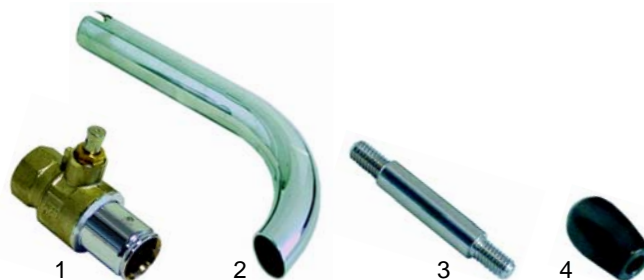

Bains-marie (mechanical)

Item	Order	Description	Model	OEM
1	540259	drain tap		531000100
2	514006	drain pipe	BM61EM/62EM/62ET, BM4EM/6EM/8EM/10EM	544120300
3	540748	lever		533027200
4	540749	handle		536000300