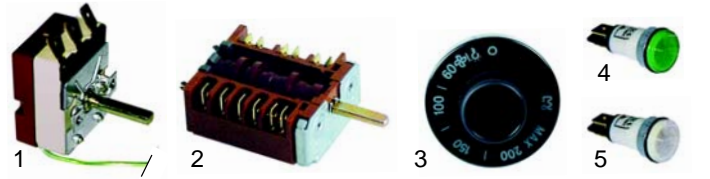

Item	Order	Description	Model	OEM
1	375011	thermostat		537006100
2	300141	switch		537009600
3	110643	knob	CF-GL (until no. 0309)	536006600
4	359027	signal lamp		537014100
5	359021	signal lamp		537014200