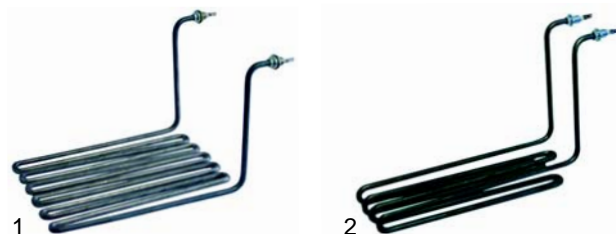

Fryers (electric)

Item	Order	Description	Model	OEM
1	416648	2500W/230V	FQ61EM/62EM, FQ4EM/6EM	537003300
2	415704	1800W/230V	FQ61ET/62ET, FP62ET, FP-6ET, FQ4ET/6ET	537003500