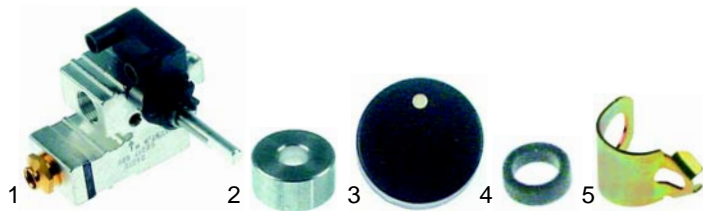

Item	Order	Description	Model	OEM
1	101825	gas tap	(from No 0303)	531034500
2	101826	micro trigger	PC61GF/62GF, CF10GF/A,	536021900
3	111724	knob	CF10G6F/A, CF_GEM/A,	536002501
4	101827	gasket	CFM_GEM/A, CF10GEM6/A,	536020100
5	101828	clamp	CFM10GEM6/A	533076900