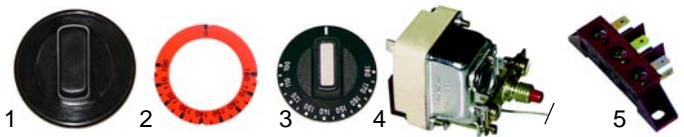

Item	Order	Description	Model	OEM
1	110078	knob	FE_, FEM_	536013800
2	110585	symbol ring	FME, FPE_	539016400
3	110242	knob	FEC-4	531000300
4	375233	safety thermostat	FEM-6,	537001300
5	550278	connector block	FEM-2/6	537007600