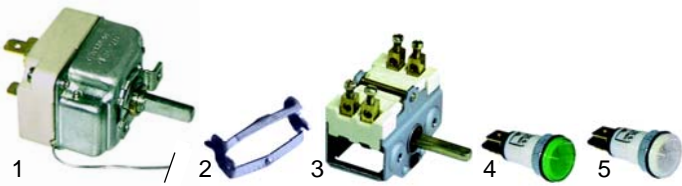

Item	Order	Description	Model	OEM
1	375231	thermostat, 90 , 1-pole		537001500
2	550060	retainer		537001200
3	300091	switch	BS61EM/62EM, BS4EM,	537000400
4	359027	signal lamp	BS74EM	537014100
5	359021	signal lamp		537014200