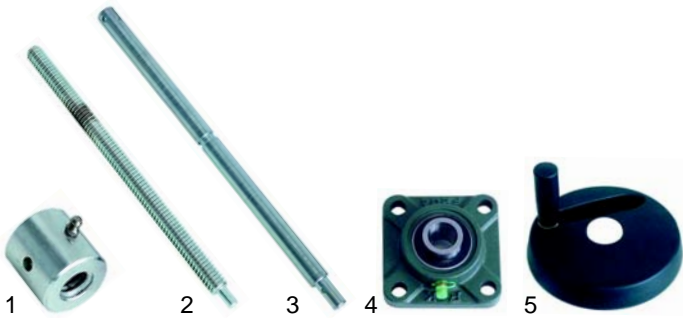

Item	Order	Description	Model	OEM
1	693109	nut		SC022-00
2	693110	threaded rod		SMB0128-00
3	693111	extension	BR50-78G, BR50-78ET	SMB0130-00
4	693112	bearing/complete		20400012
5	693113	hand wheel		SMB0136-00