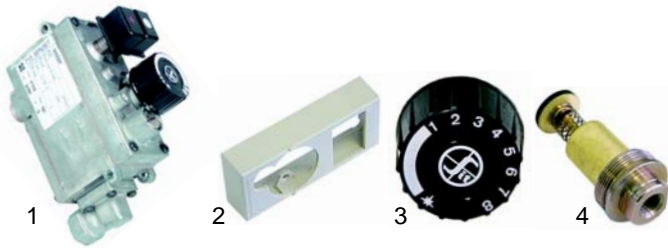

Item	Order	Description	Model	OEM
1	101689	Minisit controller, 110		531001900
2	102100	sensor	CP62G	531014200
3	101137	cover		536000700
4	110068	knob		536000600

Item	Order	Description	Model	OEM
1	100056	pilot burner, 3FL	CP62G, CP-6G	533011000
2	100054	pilot burner, 2FL	CPM62G, CPM-6G, CP74G/78G/94G/98G	530011500
3	100009	piezoelectric igniter	CP62G, CP-6G + CPM62G, CPM-6G,	537002800
4	100701	electrode	CP74G/78G/94G/98G	537003000