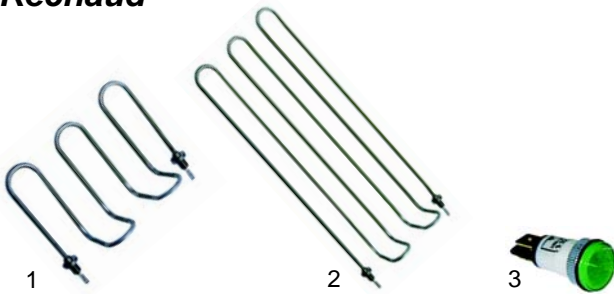

Rechaud

Item	Order	Description	Model	OEM
1	415707	700W/230V	SP-5	537004600
2	415708	1400W/230V	SP-10	537004700
3	359027	signal lamp	SP-5/10	537014100