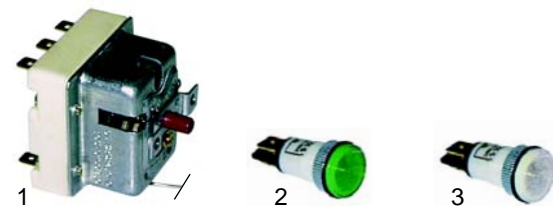

Item	Order	Description	Model	OEM
1	390181	safety thermostat, 3-pole		537012800 537012700
2	359027	signal lamp	FT_, FTC	537014100
3	359021	signal lamp		537014200