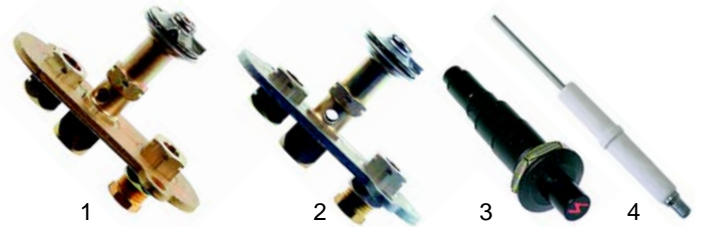

Item	Order	Description	Model	OEM
1	100056	pilot burner, 3FL	CP62G, CP-6G	533011000
2	100054	pilot burner, 2FL	CPM62G, CPM-6G, CP74G/78G/94G/98G	530011500
3	100009	piezoelectric igniter	CP62G, CP-6G + CPM62G, CPM-6G,	537002800
4	100701	electrode	CP74G/78G/94G/98G	537003000