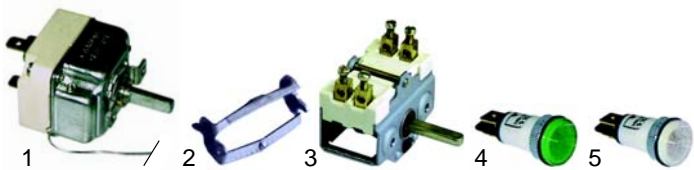

Item	Order	Description	Model	OEM
1	390046	thermostat, 1-pole		537014300 537000600
2	550060	retainer	FQ61EM/62EM, FQ-4EM/6EM,	537001200
3	300091	switch, 2-pole	F13-74ET, F2/13-74ET,	537000400
4	359027	signal lamp	F18-74ET/78ET,	537014100
5	359021	signal lamp	FP62ET	537014200