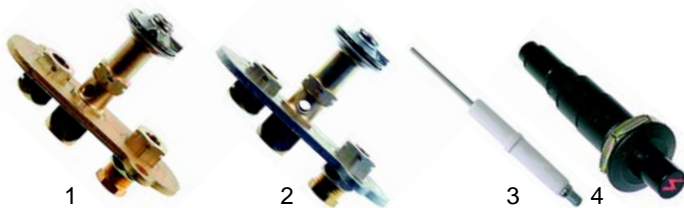

Item	Order	Description	Model	OEM
1	100056	pilot burner, 3FL	BM61GF/62GF, BM4G/6G/8G	533011000
2	100054	pilot burner, 2FL	BM74G/78G, BM94G/98G	533011500
3	100701	electrode	BM61GF/62GF,	537003000
4	100009	piezoelectric igniter	BM4G/6G/8G, BM74G/78G, BM94G/98G	537002800