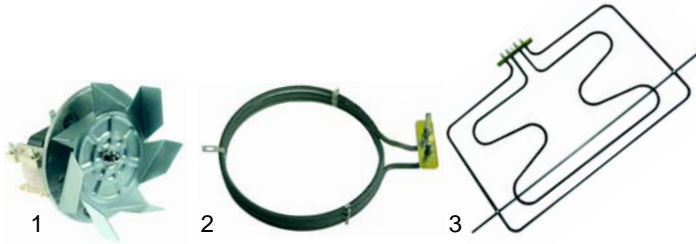

2/1 + 3/1 GN (open)

Item	Order	Description	Model	OEM
1	601184	fan		537006800
2	415777	2000W/230V	series 60, series 65	537019000
3	415774	3050W/230V (upper)		537006200