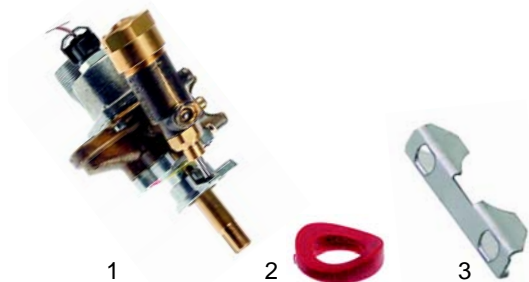

Item	Order	Description	Model	OEM
1	101679	gas thermostat		531024700 531031800
2	101376	gasket	series 65	536000801
3	101335	fixing strap		533018100