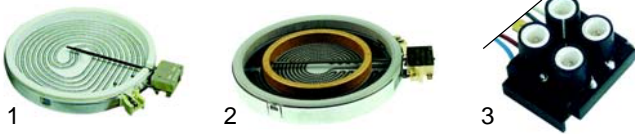

Ceramic hobs

Item	Order	Description	Model	OEM
1	490024	1200W/230V	series 60	537014500
2	490119	1700W/230V		537014600
3	359269	residual temperature lamp, 4-compartment		537020000