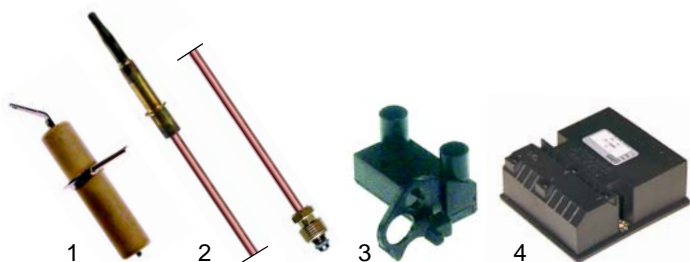

Item	Order	Description	Model	OEM
1	102327	electrode	(from No 0303)	537021800
2	102261	thermocouple	PC61GF/62GF, CF10GF/A, CF10G6F/A,	533077200
3	101038	ignition switches	CF_GEM/A, CFM_GEM/A,	537023600
4	101003	ignition unit	CF10GEM6/A, CFM10GEM6/A	537006600