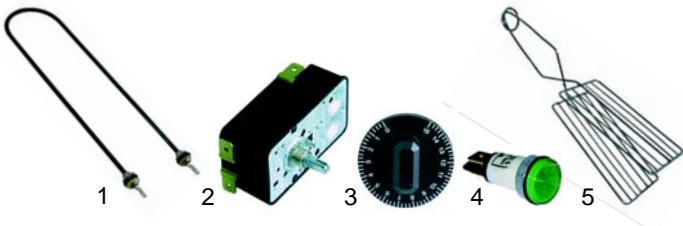

Small appliances and single devices

Toasters

Item	Order	Description	Model	OEM
1	416643	850W/230V		537004500
2	350013	timer, 15min		537001100
3	110743	knob, 15min	TS-3	536002000
4	359027	signal lamp	TS-6	537014100
5	690010	pliers		531004500