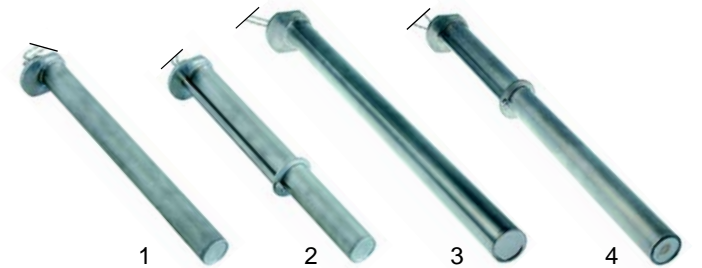

Item	Order	Description	Model	OEM
1	416521	2000W/230V	CP-74ET,	537021100
2	416522	2000W/230V with thermostat pocket	CP-78ET	537021200
3	418073	3500W/230V	CP94ET,	537024200
4	418074	3500W/230V with thermostat pocket	CP98ET	537024300