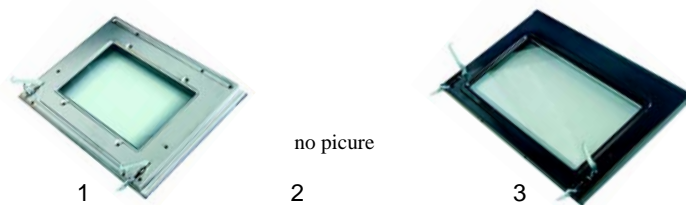

Item	Order	Description	Model	OEM
1	693071	door/complete	CF-62	531012500
2	693072	door/complete	CF_8, CF_10	531012700
3	693073	door/complete		531009600