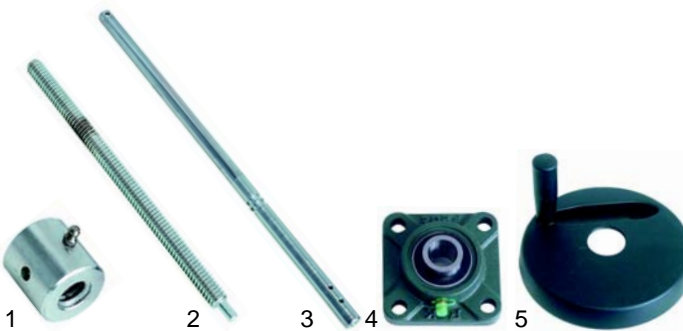

Item	Order	Description	Model	OEM
1	693109	nut		SC0022-00
2	693110	threaded rod		SMB0128-00
3	693114	extension	BR80-98G, BR80-98ET	SMB0630-00
4	693112	bearing/complete		20400012
5	693115	hand wheel		SMB0636-00