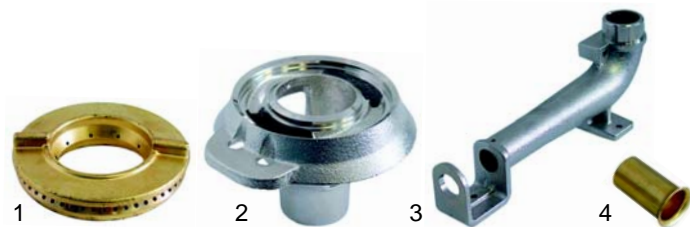

Item	Order	Description	Model	OEM
1	105416	burner cover		532001800
2	105417	burner base	PC_G, CF_GEM, TP2-7126, CF4-78G/GE,	532001600
3	105418	Venturi	CF6-712G/GV/GE/GEV	532001400
4	105044	aeration sleeve		533053100