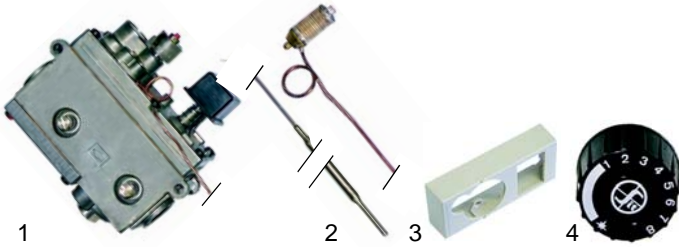

Fry tops (electric)

Item	Order	Description	Model	OEM
1	101132	Minisit controller, 340		531002600
2	102102	sensor	series 60, FT_61G, FT_62G, FT_63G, FT_64G	531014000
3	101137	cover		536000700
4	110068	knob		536000600