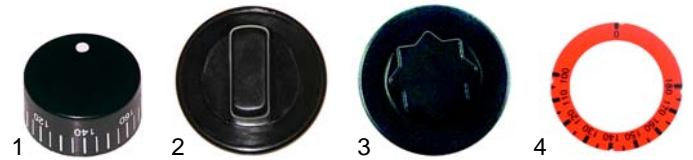

Item	Order	Description	Model	OEM
1	110322	knob	FQ61EM/ET, FQ62EM/ET	536002400
2	110078	knob	FQ4_/FQ6_	536013800
3	111726	knob	F_74/78ET, F_94/98ET	536019700
4	110585	symbol		539016400