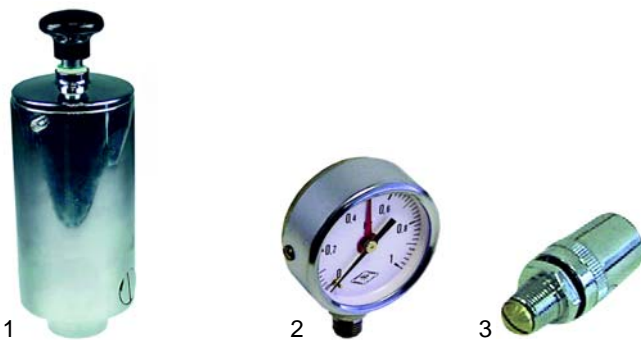

Item	Order	Description	Model	OEM
1	514276	safety valve		11032
2	541062	manometer	universal	10022
3	540825	pressure relief valve		14945