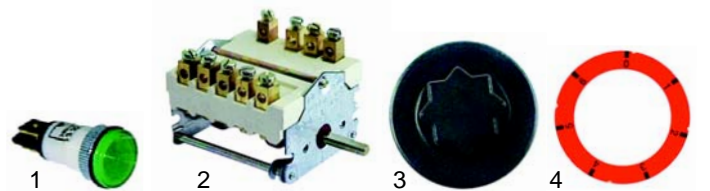

Item	Order	Description	Model	OEM
1	359027	signal lamp	series 90	537014100
2	300106	switch		537027700
3	111726	knob		536019700
4	110561	symbol		539018100