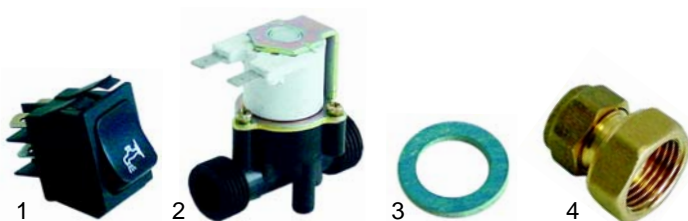

Item	Order	Description	Model	OEM
1	301098	switch		537015900
2	370123	solenoid valve	BM74EM/78EM	537011600
3	693077	gasket		536012600
4	693078	connection		533070700