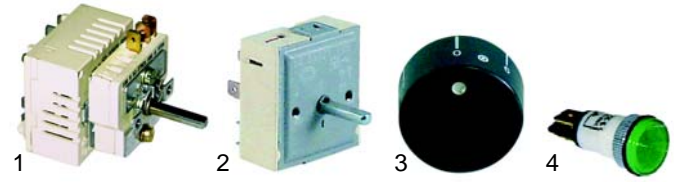

Item	Order	Description	Model	OEM
1	380016	energy regulator, 2-circuit	series 65	537013400
2	380027	energy regulator, 2-circuit	series 70/90	537021500
3	110583	knob, 2-circuit		536013500
4	359027	signal lamp	universal	537014100