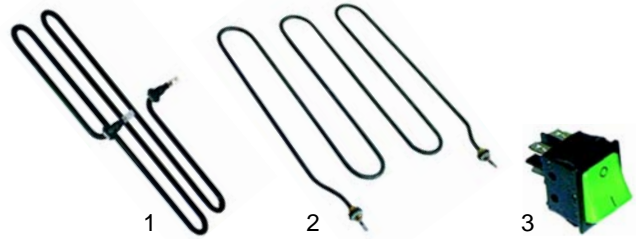

Hot cupboards (electric)

Item	Order	Description	Model	OEM
1	415700	1300W/230V	MP-62EM	537004800
2	416644	750W/230V	RV	537003200
3	301003	switch		537001700