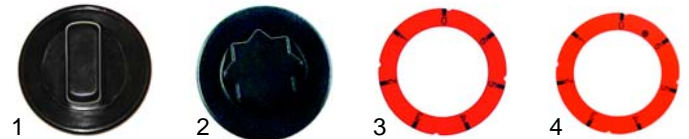

Item	Order	Description	Model	OEM
1	110078	knob		536013800
2	111726	knob		536019700
3	110584	symbol, 1-circuit		539018500
4	110589	symbol, 2-circuit		539018000