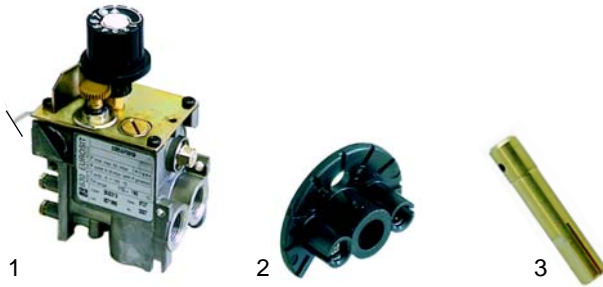

Item	Order	Description	Model	OEM
1	101125	Eurosit controller, 340		531025300
2	101392	adapter	series 65/70, FT4G, FT_6G, FT_8G, FT_74G, FT_78G, FT_712G	536017200
3	100924	axis		533052600