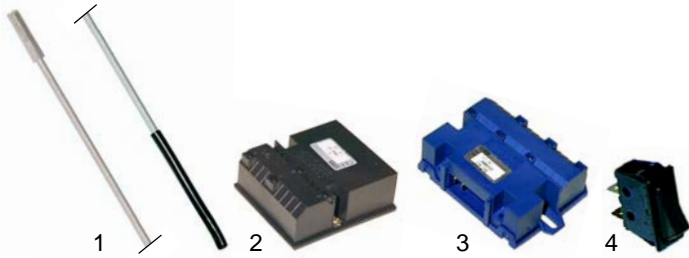

Item	Order	Description	Model	OEM
1	100037	ignition cable	PC74G, PC78G, PC712G,	547003400
2	101003	ignition unit, 4Fl.	TD-712G, CF4/8G, CF-	547006600
3	101004	ignition unit, 6Fl.	8GEM, CF-78G/GE, CF6-	547005600
4	301014	ignition switches	712G/GR/GC/GEV	537015600