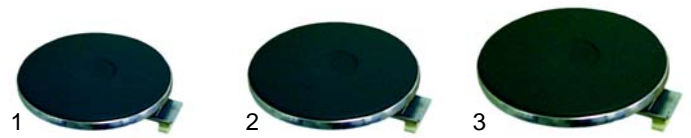

Open tops (electric)