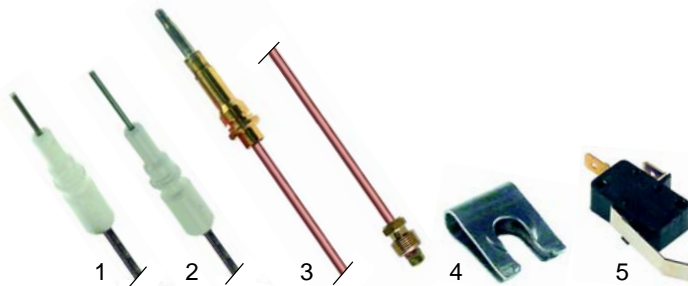

Item	Order	Description	Model	OEM
1	100799	electrode		537002000gl
2	100190	ignition cable, 1300mm		547010500
3	102056	thermocouple, 600mm	series 60,	533011100
3	102059	thermocouple, 1200mm	series 65	533011800
3	102060	thermocouple, 1500mm		533053700
4	102067	nut, M8x1		533009800