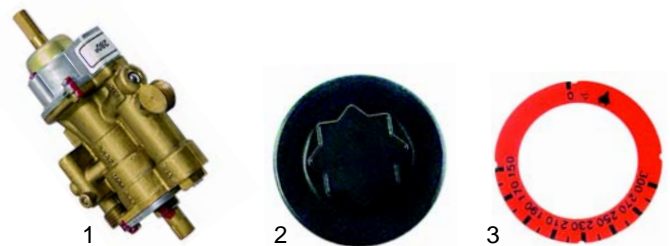

Item	Order	Description	Model	OEM
1	101172	gas thermostat, 25ST		531033900
			BRF74G, BRF78G, BRF94G	531031600 531044400 531044300 531033900
2	111725	knob		536019800
3	111729	symbol		539008200