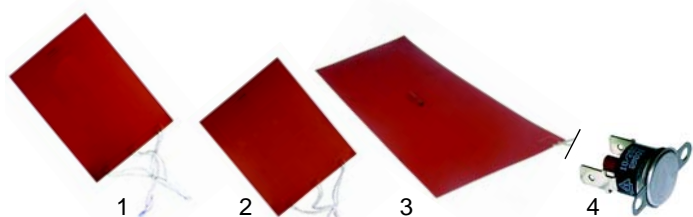

Item	Order	Description	Model	OEM
1	415980	650W/230V	BM74EM/78EM, BM4EM/8EM/10EM	537011900
2	415981	1100W/230V	BM6EM	537012000
3	418075	1500W/230V	BM94EM/98EM	537026000
4	390235	safety thermostat	BM4EM/6EM/8EM/10EM/BM74EM/78EM	537012100