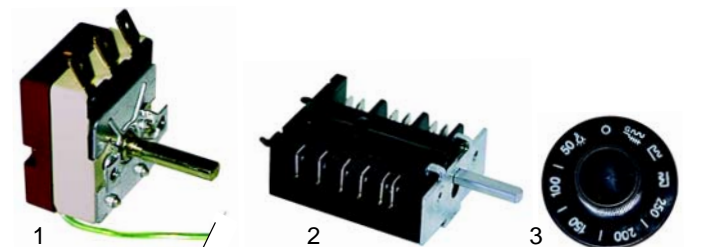

Item	Order	Description	Model	OEM
1	375011	thermostat		537006100
2	300119	switch	series 60	537005700
3	110338	knob		536002800