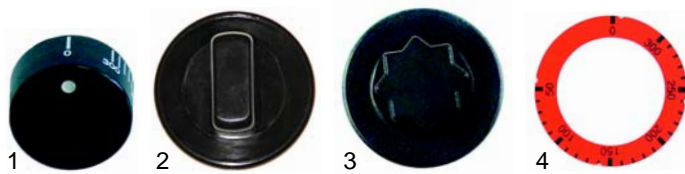

Item	Order	Description	Model	OEM
1	110667	knob	FT61ET/62ET/ 63EET/64ET	537002300
2	110078	knob	FT-4ET/6ET/8ET	536013800
3	111726	knob	FT_94E/98E	536019700
4	110588	symbol	FT74E/78E/712E	539018400