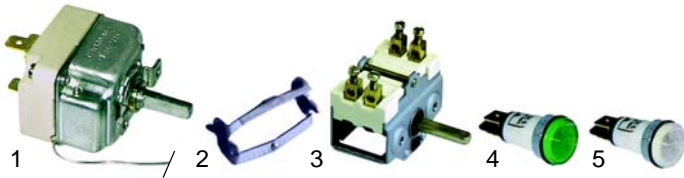

Pasta cookers (mechanical)

Item	Order	Description	Model	OEM
1	375231	thermostat, 90 , 1-pole		537001500
2	550060	retainer		537001200
3	300091	switch, 2-pole	CP61EM	537000400
4	359027	signal lamp		537014100
5	359021	signal lamp		537014200