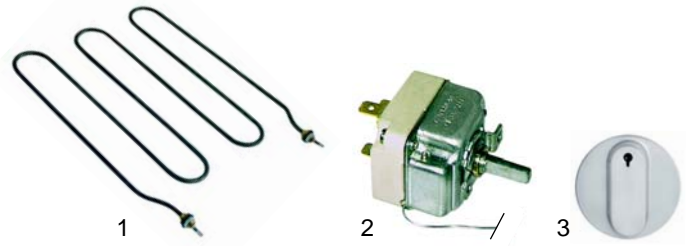

Pizza ovens

Item	Order	Description	Model	OEM
1	416644	750W/230V		537003200
2	375232	thermostat, 1-pole	TS-1	537001600
3	110090	knob		536003000