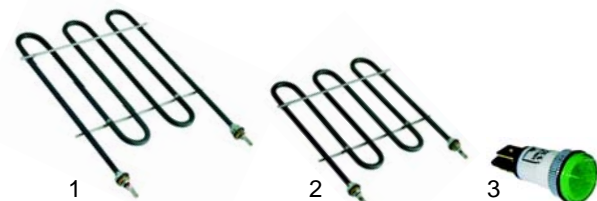

Salamander

Item	Order	Description	Model	OEM
1	416646	2000W/230V	SA-400, SA-600	537020600
2	416647	2000W/230V	SL-600	537020500
3	359027	signal lamp		537014100

L

Suitable for Lotus