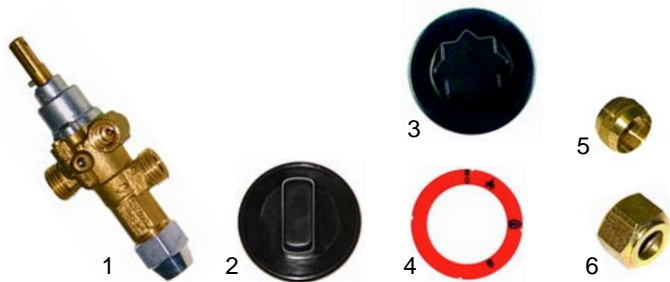

Item	Order	Description	Model	OEM
1	101397	gas tap, M9x1		531025500
2	110081	knob	TP78G, TPF78G, TP2-712G,	536017100
3	111725	knob		536019800
4	110579	symbol	TPF2-712G/GV	539022600
5	101278	olive		533039300
6	101300	nut, M16		533010800