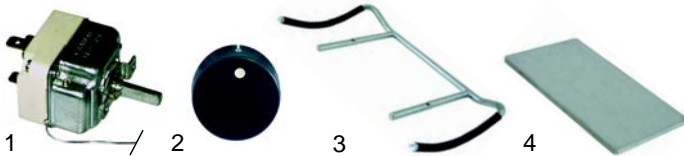

Pizza ovens

Item	Order	Description	Model	OEM
1	416644	750W/230V		537003200
2	375232	thermostat, 1-pole	TS-1	537001600
3	110090	knob		536003000

Rechaud

Item	Order	Description	Model	OEM
1	415707	700W/230V	SP-5	537004600
2	415708	1400W/230V	SP-10	537004700
3	359027	signal lamp	SP-5/10	537014100