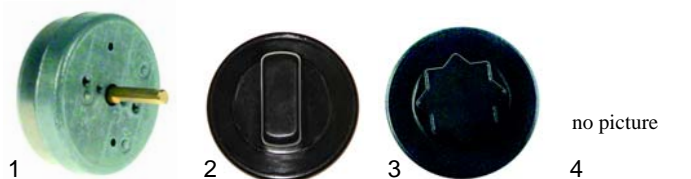

Item	Order	Description	Model	OEM
1	350075	time clock		531024800
2	110078	knob	series 70,	536013800
3	111726	knob	series 90	536019700
4	111728	symbol		539023600