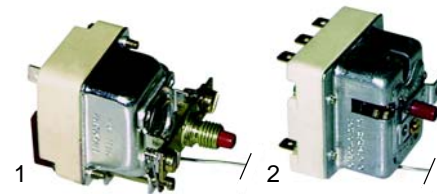

Item	Order	Description	Model	OEM
1	375233	safety thermostat, 1-pole	FQ_EM	537001300
2	375016	safety thermostat, 3-pole	FQ-ET, F13-ET, FP-ET, F18-ET	537001400