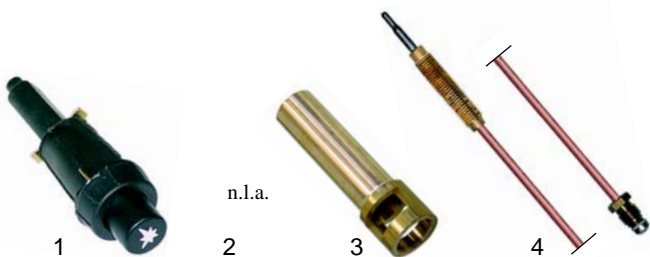

Item	Order	Description	Model	OEM
1	100008	piezoelectric igniter		6030051800NO
2	n.l.a.	electrode	roasting tray, L350, L700	6040026800
3	101400	injector		603043500
4	102054	thermocouple		6030039300

K

Suitable for Kroll