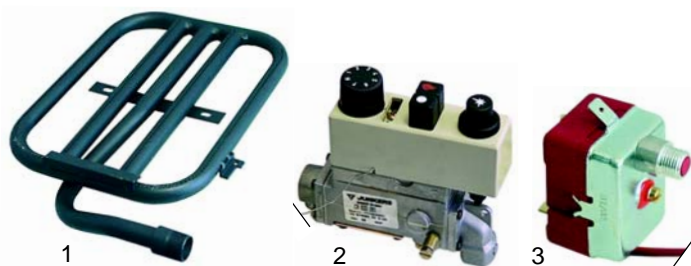

[RU] Термическая обработка

✉ gastroparts@gastroparts.com

☎ tel. +48 56 657 00 66

📘 fb.com/gastroparts.global

GASTROPARTS.COM

Small appliances and single devices

Item	Order	Description	Model	OEM
1	105432	burner	roasting tray, L350, L700	5711502000 5711401900 5711502210
2	102054	thermocouple		5711401900
3	102067	nut, M8x1		-

Item	Order	Description	Model	OEM
1	105433	burner	Fryer	4715021000
2	101167	controller, 135 - 200 C		6030039900
3	375196	safety thermostat, 240 C		6030040000

Item	Order	Description	Model	OEM
1	101073	gas tap	roasting tray, L350, L700	3711510400 3711410300
2	101192	gas tap (from No. 910521)		3711579010
3	110148	knob		6030010500
4	101051	solenoid coil		6030058500