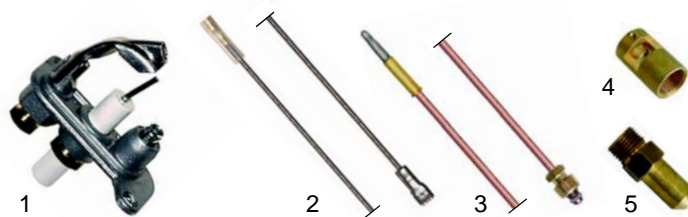

[RU] Термическая обработка

✉ gastroparts@gastroparts.com

☎ tel. +48 56 657 00 66

📘 fb.com/gastroparts.global

GASTROPARTS.COM

Small appliances and single devices

Item	Order	Description	Model	OEM
1	105432	burner	roasting tray, L350, L700	5711502000 5711401900 5711502210
2	102054	thermocouple		5711401900
3	102067	nut, M8x1		-

Item	Order	Description	Model	OEM
1	105433	burner	Fryer	4715021000
2	101167	controller, 135 - 200 C		6030039900
3	375196	safety thermostat, 240 C		6030040000

Item	Order	Description	Model	OEM
1	101073	gas tap	roasting tray, L350, L700	3711510400 3711410300
2	101192	gas tap (from No. 910521)		3711579010
3	110148	knob		6030010500
4	101051	solenoid coil		6030058500