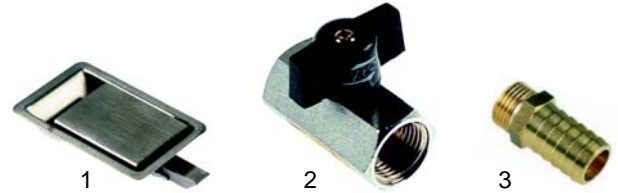

Item	Order	Description	Model	OEM
1	415340	400W/230 V (warming compartment)	544__ beis 547__ , 572__ to 577__	360060 3000370
2	550101	spiral cable	universal	402020 3000336

Item	Order	Description	Model	OEM
1	375406	thermostat, 110 C		3000367
2	390179	thermostat, 110 C	universal	392080 3000368
3	110119	knob		395080 3000565

Item	Order	Description	Model	OEM
1	359145	signal lamp		3000250
2	359382	signal lamp	universal	3000250/1
3	359213	signal lamp		

Item	Order	Description	Model	OEM
1	690918	sidling handles with stuff		3000607
2	690154	bumper angle with stuff	universal	292060 3000555

Item	Order	Description	Model	OEM
1	690919	door catch		3000629
2	520728	drain tap, 1/2"	universal	3000500
3	540474	screw-in lamp holder		3000506

Item	Order	Description	Model	OEM
1	700243	swivel castor (galvanized), Ø160mm	544__ to	3000594
2	700244	swivel castor with break (galvanized), Ø160mm	547__ , 572__ to	3000596
3	700242	fixed castor for heavy load, Ø160mm	577__	3000597