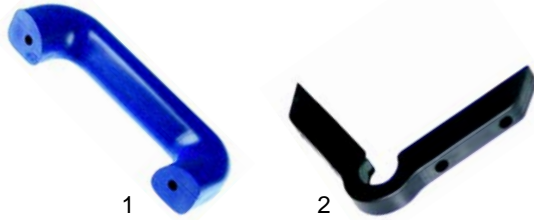

[RU] Термическая обработка

✉ gastroparts@gastroparts.com

☎ tel. +48 56 657 00 66

📘 fb.com/gastroparts.global

GASTROPARTS.COM

Hot servery counter (electrical) Food transport trolley (electrical)

Pos.	Order	Description	Model	OEM
1	415339	600W/230 V (tub)	510__ ,511__ , 544__ to 547__	360080 3000352
2	415338	900W/230 V (tub)	572__ to 577__	360100

Item	Order	Description	Model	OEM
1	359145	signal lamp		3000250
2	359382	signal lamp	universal	3000250/1
3	359213	signal lamp		

Item	Order	Description	Model	OEM
1	690918	sidling handles with stuff		3000607
2	690154	bumper angle with stuff	universal	292060 3000555

Item	Order	Description	Model	OEM
1	690919	door catch		3000629
2	520728	drain tap, 1/2"	universal	3000500
3	540474	screw-in lamp holder		3000506

Item	Order	Description	Model	OEM
1	700243	swivel castor (galvanized), Ø160mm	544__ to	3000594
2	700244	swivel castor with break (galvanized), Ø160mm	547__ , 572__ to	3000596
3	700242	fixed castor for heavy load, Ø160mm	577__	3000597

Item	Order	Description	Model	OEM
1	700248	swivel castor (CNS), Ø160mm		3000598
2	700249	swivel castor with break (CNS), Ø160mm	544__ to 547__ , 572__ to 577__	3000600
3	700247	fixed castor for heavy load (CNS), Ø160mm		3000599