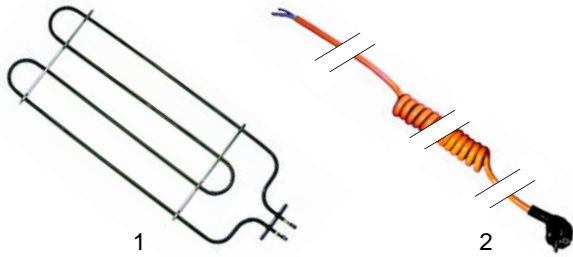

[RU] Термическая обработка

✉ gastroparts@gastroparts.com

☎ tel. +48 56 657 00 66

📘 fb.com/gastroparts.global

GASTROPARTS.COM

Hot servery counter (electrical) Food transport trolley (electrical)

Pos.	Order	Description	Model	OEM
1	415339	600W/230 V (tub)	510__ ,511__ , 544__ to 547__	360080 3000352
2	415338	900W/230 V (tub)	572__ to 577__	360100

Item	Order	Description	Model	OEM
1	690919	door catch		3000629
2	520728	drain tap, 1/2"	universal	3000500
3	540474	screw-in lamp holder		3000506

Item	Order	Description	Model	OEM
1	700243	swivel castor (galvanized), Ø160mm	544__ to	3000594
2	700244	swivel castor with break (galvanized), Ø160mm	547__ , 572__ to	3000596
3	700242	fixed castor for heavy load, Ø160mm	577__	3000597

Item	Order	Description	Model	OEM
1	700248	swivel castor (CNS), Ø160mm		3000598
2	700249	swivel castor with break (CNS), Ø160mm	544__ to 547__ , 572__ to 577__	3000600
3	700247	fixed castor for heavy load (CNS), Ø160mm		3000599

Item	Order	Description	Model	OEM
1	700154	removing wheel, Ø25 mm		
2	700157	removing wheel, 25 x 25 mm	universal	

K Suitable for Köhler

GASTROPARTS.COM

© 2020 Gastroparts Sp. J. All rights reserved.