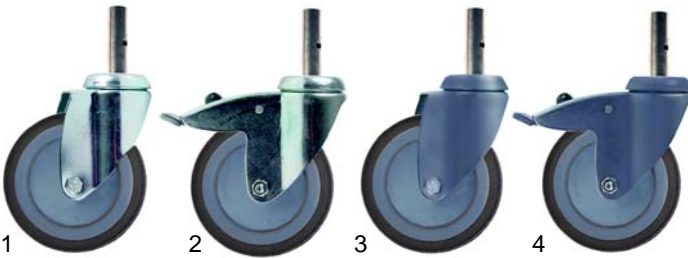

Item	Order	Description	Model	OEM
1	700288	swivel castor (galvanized), Ø125mm		
2	700289	swivel castor with break (galvanized), Ø125mm	514__	
3	700273	swivel castor (CNS), Ø125mm		00002140
4	700274	swivel castor with break (CNS), Ø125mm		00002142