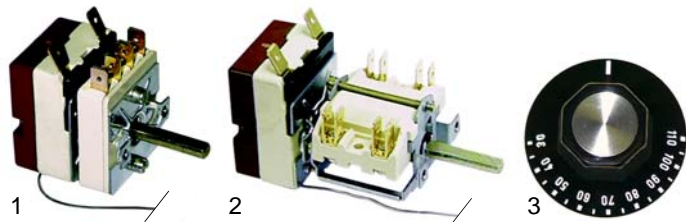

Item	Order	Description	Model	OEM
1	375406	thermostat, 110 C		3000367
2	390179	thermostat, 110 C	universal	392080 3000368
3	110119	knob		395080 3000565