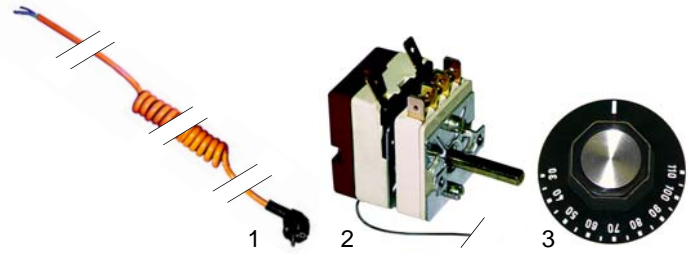

Item	Order	Description	Model	OEM
1	550101	spiral cable		3000336
2	375406	thermostat	universal	3000367
3	110119	knob		3000565