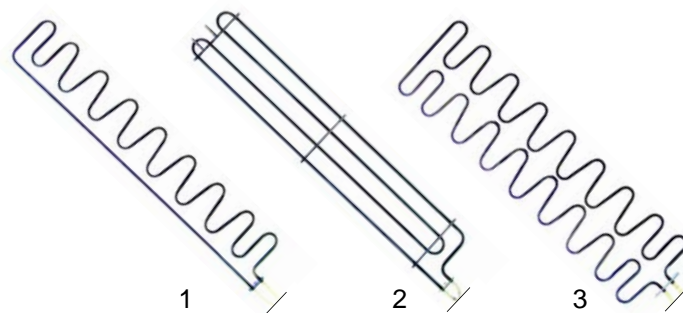

Chicken grills (electrical)

Item	Order	Description	Model	OEM
1	418244	2200W/230V		0101011
2	418245	2800W/230V	KS1	0101012
3	418246	3000W/230V		0101064