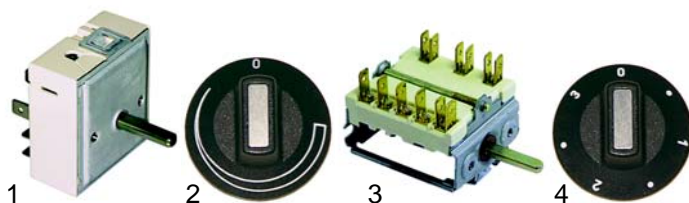

Item	Order	Description	Model	OEM
1	359063	bulb lamp holder		
2	359085	panel/yellow	MN, RN	
3	359088	panel/clear		
4	359602	glow lamp, 230V		0103169

Item	Order	Description	Model	OEM
1	970439	Ø240x140mm	MN	0106001
2	970440	Ø285x145mm	RN	0106002

Folding grills (electrical)

Item	Order	Description	Model	OEM
1	415648	666W/230V		0101405
2	375038	thermostat	Turmix 4000, Turmix 8000	0102001
3	110245	knob		0102024

Gyros grills

Item	Order	Description	Model	OEM
1	415642	700W/230V	KG1	0101006
2	418243	1070W/230V	KG2	0101002
3	359625	500W/230V	KG1	0101121

Item	Order	Description	Model	OEM
1	380015	energy regulator		
2	110236	knob	KG1	
3	300004	7-position switch	KG2	
4	110234	knob		

Item	Order	Description	Model	OEM
1	359063	bulb lamp holder		
2	359085	panel/yellow	SN	
3	359088	panel/clear		
4	359602	glow lamp, 230V		0103170