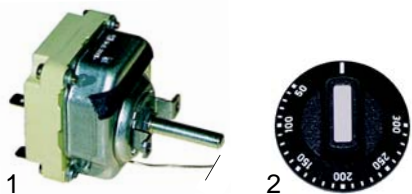

Item	Order	Description	Model	OEM
1	375038	thermostat	SN	0102001
2	110245	knob		0102024