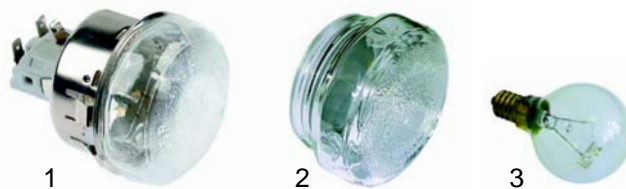

Item	Order	Description	Model	OEM
1	359063	bulb lamp holder		
2	359085	panel/yellow	MN, RN	
3	359088	panel/clear		
4	359602	glow lamp, 230V		0103169

Item	Order	Description	Model	OEM
1	970439	Ø240x140mm	MN	0106001
2	970440	Ø285x145mm	RN	0106002

Folding grills (electrical)

Item	Order	Description	Model	OEM
1	415648	666W/230V		0101405
2	375038	thermostat	Turmix 4000, Turmix 8000	0102001
3	110245	knob		0102024

Gyros grills

Item	Order	Description	Model	OEM
1	415642	700W/230V	KG1	0101006
2	418243	1070W/230V	KG2	0101002
3	359625	500W/230V	KG1	0101121

Item	Order	Description	Model	OEM
1	380015	energy regulator		
2	110236	knob	KG1	
3	300004	7-position switch	KG2	
4	110234	knob		

Item	Order	Description	Model	OEM
1	359063	bulb lamp holder		
2	359085	panel/yellow	SN	
3	359088	panel/clear		
4	359602	glow lamp, 230V		0103170