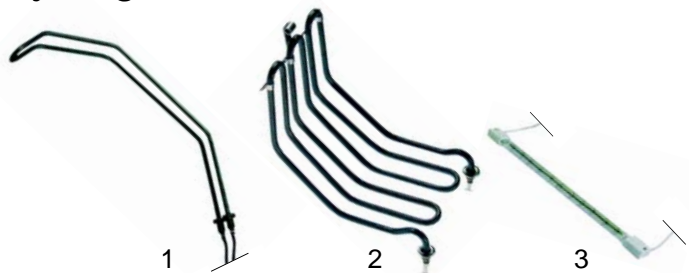

Gyros grills

Item	Order	Description	Model	OEM
1	415642	700W/230V	KG1	0101006
2	418243	1070W/230V	KG2	0101002
3	359625	500W/230V	KG1	0101121