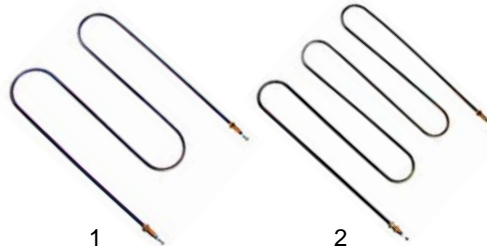

Pizza ovens (electric)

Item	Order	Description	Model	OEM
1	416865	1500 W/230 V (upper)	FMP100	22207023
2	416866	2250 W/230 V (center+lower)		22207024