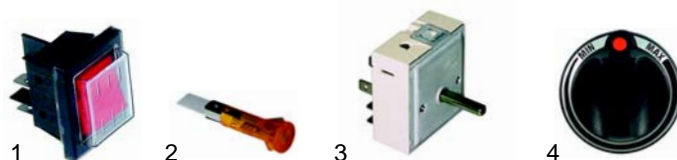

Item	Order	Description	Model	OEM
1	301005	switch	PSK100	10010200
2	359140	signal lamp/yellow		10080004
3	380015	energy regulator		10091000
4	111551	knob		24506020