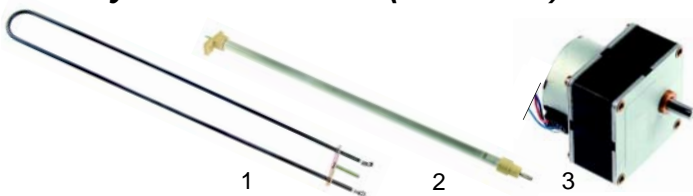

[RU] Термическая обработка

✉ gastroparts@gastroparts.com

☎ tel. +48 56 657 00 66

📘 fb.com/gastroparts.global

GASTROPARTS.COM

Conveyor belt toasters (electrical)

Item	Order	Description	Model	OEM
1	416860	500W/230V	PEK100	24407022
2	416861	290W	PEK101	24417022
3	500605	motor	PEK100, PEK101	10130100

Item	Order	Description	Model	OEM
1	300022	switch	PEK100,	10010303
2	111540	knob	PEK101	24016101
3	359140	signal lamp/yellow	PEK100	10080004
4	359138	signal lamp/red	PEK101	10080002

Item	Order	Description	Model	OEM
1	693179	drive shaft	PEK100	24403023
2	693180	toothed wheel		24403035
3	693181	conveyor belt		24403052