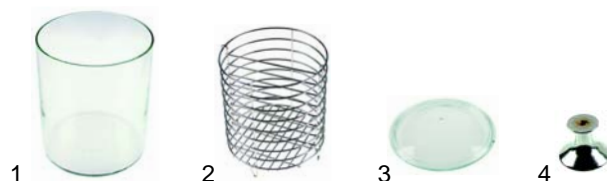

Item	Order	Description	Model	OEM
1	693190	glass	PSH100	24209022
2	693191	grid insert		24203021
3	693192	cap		24209025
4	693193	button		13120107