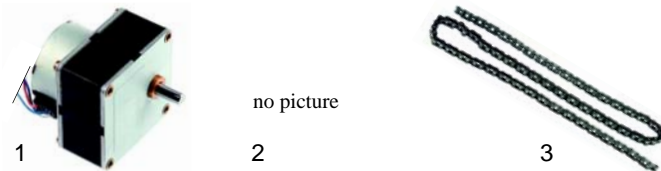

Item	Order	Description	Model	OEM
1	500605	motor	PSK100	10130100
2	693187	toothed wheel		24303006
3	693188	chain		24303020