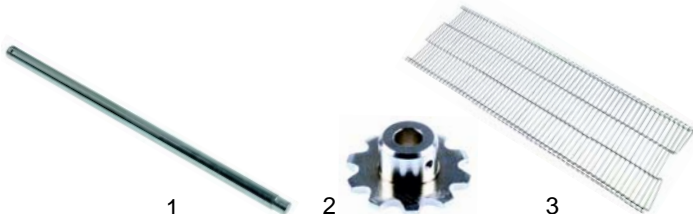

Item	Order	Description	Model	OEM
1	693179	drive shaft	PEK100	24403023
2	693180	toothed wheel		24403035
3	693181	conveyor belt		24403052