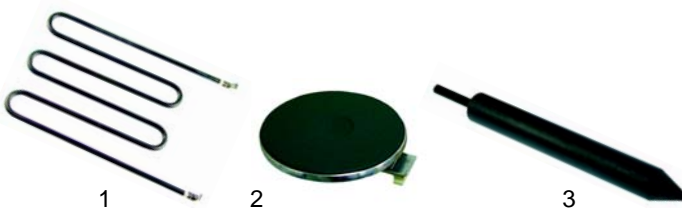

Hot dog-maschines (electrical)

Item	Order	Description	Model	OEM
1	416863	1500W/230V	PSH100	24207022
2	490012	1500W/230V		10071151
3	693189	aluminium skewer		24203001