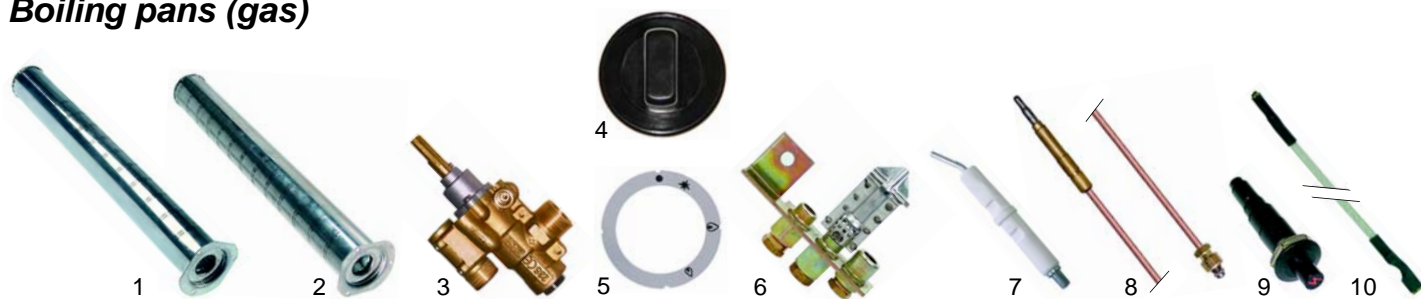

Boiling pans (gas)

Item	Order	Description	PQF100GD/IG	PQF100GDA/IGA	PQF150GD/IG	PQF150GDA/IGA	PQF200GD/IG	PQF200GDA/IGA	PQF300GD/IG	PQF300GDA/IGA	PQF400GD/IG	PQF400GDA/IGA	PQF500GD/IG	PQF500GDA/IGA	OEM
1	105697	burner	X	X	X	X									09485
2	105920	burner					X	X	X	X	X	X	X	X	10053
3	101091	gas tap	X	X	X	X	X	X	X	X	X	X	X	X	10038
4	110080	knob	X	X	X	X	X	X	X	X	X	X	X	X	15738
5	110082	symbol	X	X	X	X	X	X	X	X	X	X	X	X	
6	102800	pilot burner	X	X	X	X	X	X	X	X	X	X	X	X	08122
7	100706	electrode	X	X	X	X	X	X	X	X	X	X	X	X	101050
8	102077	thermocouple	X	X	X	X	X	X	X	X	X	X	X	X	10070
9	100009	piezoelectric igniter	X	X	X	X	X	X	X	X	X	X	X	X	16132
10	100175	ignition cable	X	X	X	X	X	X	X	X	X	X	X	X	08053