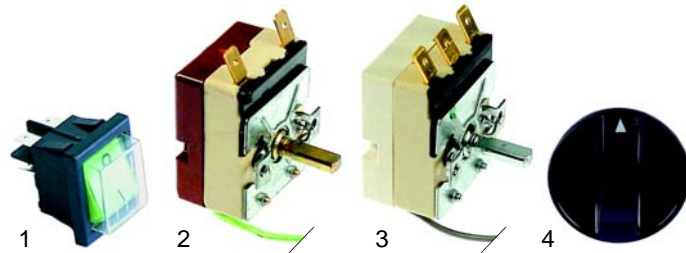

[RU] Термическая обработка

✉ gastroparts@gastroparts.com

☎ tel. +48 56 657 00 66

📘 fb.com/gastroparts.global

GASTROPARTS.COM

Hot servery counters (electrical)

Item	Order	Description	Model	OEM
1	418257	700W/230V	SPA-EB/1-4	014001104
2	418258	700W/230V		014001111
3	418259	450W/230V warming compartment	SPTW-2/EBF, SPTW-3/EBF	014001112

Item	Order	Description	Model	OEM
1	690895	sidling handle, right/left	SPA-EB	0162592, 014002101, 014002100
2	690896	stuff (16 pieces)		0140026004
3	700157	removing wheel		014002111

Item	Order	Description	Model	OEM
1	300125	switch	universal	014001300
2	375112	thermostat/bainsmarie, 115 C	SPA-EB/- SPTW-/EBF	014034027-01
2	375712	thermostat/warming compartment, 91 C	STTW-/EBF	014001213
3	111873	knob	universal	014002118