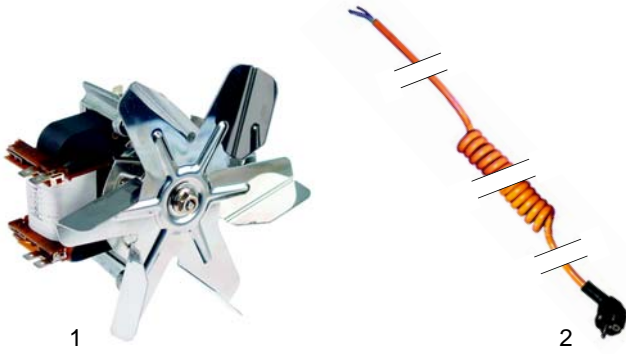

Pos.	Order	Description	Model	OEM
1	550101	spiral cable	universal	014001081 014001082

Item	Order	Description	Model	OEM
1	700302	swivel castor		014000405, 014000406
2	700303	swivel castor with break	SPA-EB	014000405, 014000406
3	710065	adapter		014002006

Item	Order	Description	Model	OEM
1	700305	swivel castor		014000401
2	700304	swivel castor with mobile	SPTW-/EBF	014000402
3	700306	fixed roller for heavy loads		014000400

Item	Order	Description	Model	OEM
1	690895	sidling handle/right/left		014002101, 014002100
2	690908	bumper angle	SPTW-/EBF	014002110
3	690896	stuff (16 pieces)		014026004

Stacking devices/plate dispensers (mobile)

Item	Order	Description	Model	OEM
1	418273	900W/230V	TEH	014040068
2	418274	1500W/230V	TEUH2/VS	014001107
3	418275	2000W/230V	TEUH2/VC	014041047-03

Item	Order	Description	Model	OEM
1	601253	fan/complete	TEUH	014001013
2	550101	spiral cable	universal	014001081

Item	Order	Description	Model	OEM
1	700305	swivel castor	TE/_ , TEH/_ ,	014000401
2	700304	swivel castor with break	TEUH2/VS_ , TEUH2/VC_	014000402

Stacking devices/plate dispensers (install devices)

Item	Order	Description	Model	OEM
1	300125	switch	universal	014001300
2	375725	thermostat, 30 - 115 C	TEH, TEUH2VS	014040011-01
2	375726	thermostat, 30 - 135 C	TEUH2/VC	014040228-01
3	111873	knob	universal	014002118