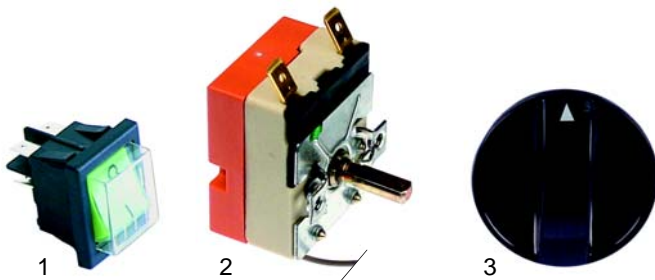

Stacking devices/plate dispensers (mobile)

Item	Order	Description	Model	OEM
1	418273	900W/230V	TEH	014040068
2	418274	1500W/230V	TEUH2/VS	014001107
3	418275	2000W/230V	TEUH2/VC	014041047-03

Item	Order	Description	Model	OEM
1	601253	fan/complete	TEUH	014001013
2	550101	spiral cable	universal	014001081

Item	Order	Description	Model	OEM
1	700305	swivel castor	TE/_ , TEH/_ ,	014000401
2	700304	swivel castor with break	TEUH2/VS_ , TEUH2/VC_	014000402

Stacking devices/plate dispensers (install devices)

Item	Order	Description	Model	OEM
1	300125	switch	universal	014001300
2	375725	thermostat, 30 - 115 C	TEH, TEUH2VS	014040011-01
2	375726	thermostat, 30 - 135 C	TEUH2/VC	014040228-01
3	111873	knob	universal	014002118