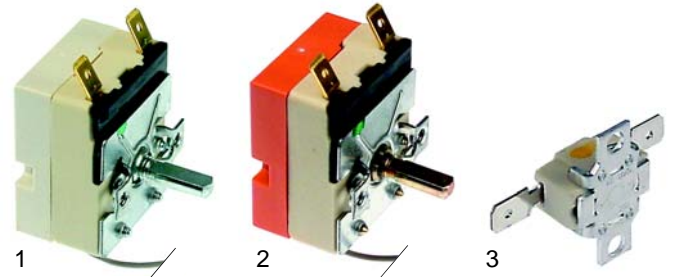

Item	Order	Description	Model	OEM
1	700305	swivel castor	TE/_ , TEH/_ ,	014000401
2	700304	swivel castor with break	TEUH2/VS_ , TEUH2/VC_	014000402

Stacking devices/plate dispensers (install devices)

Item	Order	Description	Model	OEM
1	300125	switch	universal	014001300
2	375725	thermostat, 30 - 115 C	TEH, TEUH2VS	014040011-01
2	375726	thermostat, 30 - 135 C	TEUH2/VC	014040228-01
3	111873	knob	universal	014002118

Item	Order	Description	Model	OEM
1	418276	200W/230V	EBRH/V	0191010879
2	418277	500W/230V	EBRH-2/V	014510023

Item	Order	Description	Model	OEM
1	690895	sliding handle/left/right		0162592, 014002100, 014002101
2	690908	bumper angle	TE, TEH, TEUH2/VS, TEUH2/VC	014002110
3	690896	stuff		014026004