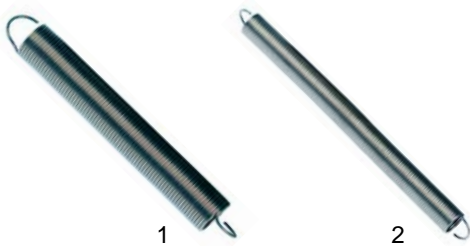

Item	Order	Description	Model	OEM
1	700516	spring, 10g	TE/_ , TEH/_ ,	014040101
2	700517	spring, 5g	TEUH2/VS_ , TEUH2/VC_	014040164