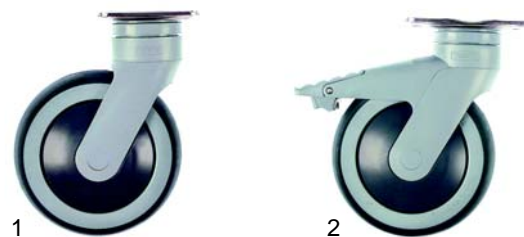

Item	Order	Description	Model	OEM
1	700305	swivel castor	universal	014000401
2	700304	swivel castor with break		014000402