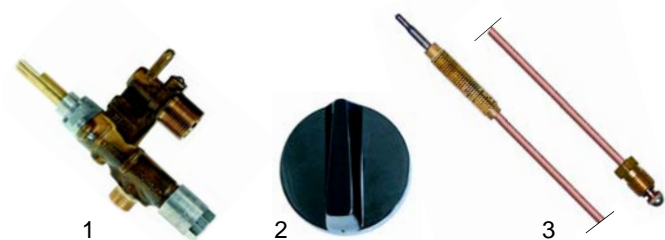

Item	Order	Description	Model	OEM
1	102055	thermocouple 450/M81		
1	102233	thermocouple 750/M81		
1	102058	thermocouple 1000/M81		
1	102235	thermocouple 450/M10x1		
1	102079	thermocouple 750/M10x1		
1	102074	thermocouple 1000/M10x1		
2	102219	thermocouple 450/M8x1		
2	102221	thermocouple 750/M8x1		
2	102223	thermocouple 1200/M8x1		
2	102226	thermocouple 450/M10x1		
2	102228	thermocouple 750/M10x1		
2	102229	thermocouple 1000/M10x1		

Item	Order	Description	Model	OEM
1	102878	electrode holder		
2	102863	electrode		

Single devices

Item	Order	Description	Model	OEM
1	210232	hob		90601
2	210233	top grate, 3,5kw, 5,8kw		8319
3	210234	top grate, 9,3kW		8324

Item	Order	Description	Model	OEM
1	210235	wok ring, 5,8kW		8360
2	210236	wok ring, 9,3kW		70648
3	210001	top grate (CNS)		98.801
3	210050	top grate (iron chromium-plated)		

Diverses

Item	Order	Description	Model	OEM
1	104607	burner, 2,9kW		8670
2	104608	aeration tube		