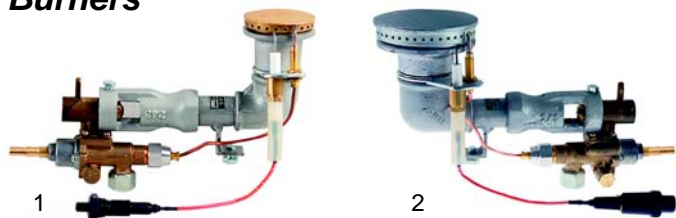

[RU] Термическая обработка

✉ gastroparts@gastroparts.com

☎ tel. +48 56 657 00 66

📘 fb.com/gastroparts.global

GASTROPARTS.COM

Burners

Item	Order	Description	Model	OEM
1	104725	burner/compl., 3,5kW, with piezoelectric igniter		8603
2	104609	burner/compl., 5,8kW, with piezoelectric igniter		8604

Item	Order	Description	Model	OEM
1	104610	burner/compl., 9,3kW, with piezoelectric igniter		8605
2	104612	burner/compl., 5,8kW, with pilot burner		8607

Item	Order	Description	Model	OEM
2	104726	burner/compl., 9,3kW, with pilot burner		8608
3	104727	burner/compl., 12,8kW, with pilot burner		8609

Pos.	Order	Description	Model	OEM
1	104728	burner/compl., 12,8kW, with pilot burner + piezoelectric igniter		8606

Gas taps (without jet size used/use old nozzles)

Item	Order	Description	Model	OEM
1A	106040	gas tap without ignition flame, flattening horizontal		
1B	106041	gas tap without ignition flame, flattening Vertical		
2A	106042	gas tap with ignition flame, flattening horizontal		
2B	106043	gas tap with ignition flame, flattening vertical		