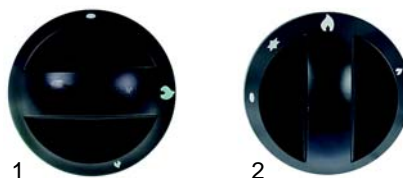

Pos.	Order	Description	Model	OEM
1	104728	burner/compl., 12,8kW, with pilot burner + piezoelectric igniter		8606

Gas taps (without jet size used/use old nozzles)

Item	Order	Description	Model	OEM
1A	106040	gas tap without ignition flame, flattening horizontal		
1B	106041	gas tap without ignition flame, flattening Vertical		
2A	106042	gas tap with ignition flame, flattening horizontal		
2B	106043	gas tap with ignition flame, flattening vertical		