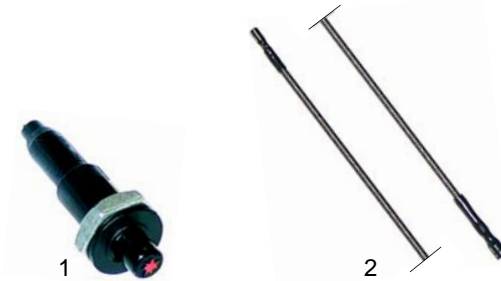

Item	Order	Description	Model	OEM
1	100013	Pizozünder, M22		
2	100017	ignition cable, 300mm		
2	100018	ignition cable, 600mm		
2	100019	ignition cable, 900mm