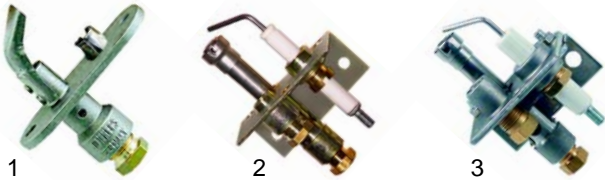

Pos.	Order	Description	Model	OEM
1	104728	burner/compl., 12,8kW, with pilot burner + piezoelectric igniter		8606

Gas taps (without jet size used/use old nozzles)

Item	Order	Description	Model	OEM
1A	106040	gas tap without ignition flame, flattening horizontal		
1B	106041	gas tap without ignition flame, flattening Vertical		
2A	106042	gas tap with ignition flame, flattening horizontal		
2B	106043	gas tap with ignition flame, flattening vertical		

Item	Order	Description	Model	OEM
1	111939	knob without ignition flame		
2	111941	knob with ignition flame		

Item	Order	Description	Model	OEM
1	104534	burner cover, 3,5kW, 60mm		98642
2	105943	burner cover, 5,8kW, (90mm)		8634
3	104611	burner cover, 5-8kW (90mm), with slots		8635

Item	Order	Description	Model	OEM
1	105941	burner cover, 9,3kW, 115mm		8637
2	105944	burner cover, 9,3kW, 115mm, with slots		8638
3	105945	burner cover, 5,8kW, 90mm, with cross arm		8643

Item	Order	Description	Model	OEM
1	105942	burner cover, 12,8kW, 155mm		8640
2	105946	burner cover, 12,8kW, 155mm, with slots		8641
3	105947	burner cover, 12,8kW, 155mm, with angle slots		8658

Item	Order	Description	Model	OEM
1	100719	electrode B22		
2	100704	electrode		

Item	Order	Description	Model	OEM
1	100058	pilot burner (natural gas)		
1	100101	pilot burner (LPG)		
2	100062	pilot burner (LPG)		
3	100143	pilot burner (LPG)		
3	102853	pilot burner (natural gas)		