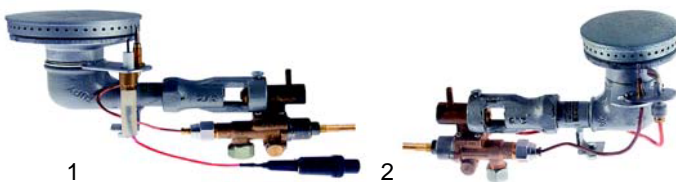

[RU] Термическая обработка

✉ gastroparts@gastroparts.com

☎ tel. +48 56 657 00 66

📘 fb.com/gastroparts.global

GASTROPARTS.COM

Burners

Item	Order	Description	Model	OEM
1	104725	burner/compl., 3,5kW, with piezoelectric igniter		8603
2	104609	burner/compl., 5,8kW, with piezoelectric igniter		8604

Item	Order	Description	Model	OEM
1	104610	burner/compl., 9,3kW, with piezoelectric igniter		8605
2	104612	burner/compl., 5,8kW, with pilot burner		8607

Item	Order	Description	Model	OEM
2	104726	burner/compl., 9,3kW, with pilot burner		8608
3	104727	burner/compl., 12,8kW, with pilot burner		8609

Pos.	Order	Description	Model	OEM
1	104728	burner/compl., 12,8kW, with pilot burner + piezoelectric igniter		8606

Gas taps (without jet size used/use old nozzles)

Item	Order	Description	Model	OEM
1A	106040	gas tap without ignition flame, flattening horizontal		
1B	106041	gas tap without ignition flame, flattening Vertical		
2A	106042	gas tap with ignition flame, flattening horizontal		
2B	106043	gas tap with ignition flame, flattening vertical		

Item	Order	Description	Model	OEM
1	111939	knob without ignition flame		
2	111941	knob with ignition flame		

Item	Order	Description	Model	OEM
1	104534	burner cover, 3,5kW, 60mm		98642
2	105943	burner cover, 5,8kW, (90mm)		8634
3	104611	burner cover, 5-8kW (90mm), with slots		8635