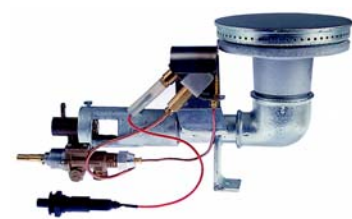

[RU] Термическая обработка

✉ gastroparts@gastroparts.com

☎ tel. +48 56 657 00 66

📘 fb.com/gastroparts.global

GASTROPARTS.COM

Burners

Item	Order	Description	Model	OEM
1	104725	burner/compl., 3,5kW, with piezoelectric igniter		8603
2	104609	burner/compl., 5,8kW, with piezoelectric igniter		8604

Pos.	Order	Description	Model	OEM
1	104728	burner/compl., 12,8kW, with pilot burner + piezoelectric igniter		8606

Gas taps (without jet size used/use old nozzles)

Item	Order	Description	Model	OEM
1A	106040	gas tap without ignition flame, flattening horizontal		
1B	106041	gas tap without ignition flame, flattening Vertical		
2A	106042	gas tap with ignition flame, flattening horizontal		
2B	106043	gas tap with ignition flame, flattening vertical		