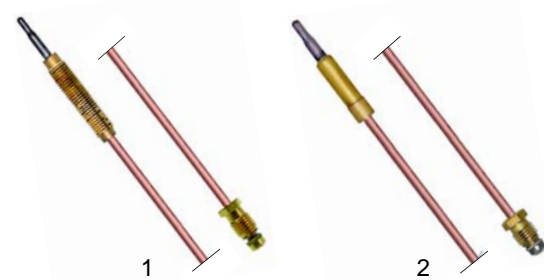

Item	Order	Description	Model	OEM
1	111939	knob without ignition flame		
2	111941	knob with ignition flame		

Item	Order	Description	Model	OEM
1	104534	burner cover, 3,5kW, 60mm		98642
2	105943	burner cover, 5,8kW, (90mm)		8634
3	104611	burner cover, 5-8kW (90mm), with slots		8635

Item	Order	Description	Model	OEM
1	105941	burner cover, 9,3kW, 115mm		8637
2	105944	burner cover, 9,3kW, 115mm, with slots		8638
3	105945	burner cover, 5,8kW, 90mm, with cross arm		8643

Item	Order	Description	Model	OEM
1	105942	burner cover, 12,8kW, 155mm		8640
2	105946	burner cover, 12,8kW, 155mm, with slots		8641
3	105947	burner cover, 12,8kW, 155mm, with angle slots		8658

Item	Order	Description	Model	OEM
1	100719	electrode B22		
2	100704	electrode		

Item	Order	Description	Model	OEM
1	100058	pilot burner (natural gas)		
1	100101	pilot burner (LPG)		
2	100062	pilot burner (LPG)		
3	100143	pilot burner (LPG)		
3	102853	pilot burner (natural gas)		

Item	Order	Description	Model	OEM
1	100013	Pizozünder, M22		
2	100017	ignition cable, 300mm		
2	100018	ignition cable, 600mm		
2	100019	ignition cable, 900mm		

Item	Order	Description	Model	OEM
1	102859	pilot burner (LPG)		
1	102860	pilot burner (natural gas)		
2	102854	holder, 2-piece		
3	102862	holder, 3-piece		