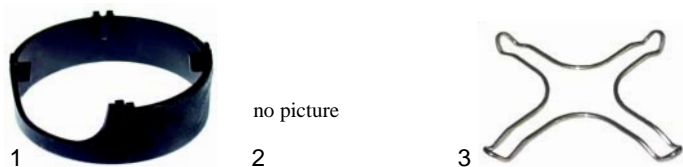

Item	Order	Description	Model	OEM
1	210235	wok ring, 5,8kW		8360
2	210236	wok ring, 9,3kW		70648
3	210001	top grate (CNS)		98.801
3	210050	top grate (iron chromium-plated)