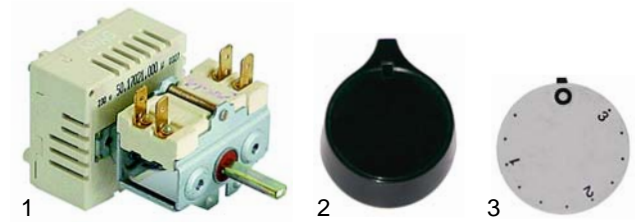

Item	Order	Description	Model	OEM
1	375038	thermostat	EGT400,	9044
2	110191	knob	EGT600,	9029
3	110520	symbol	EGT800, EGT500	9035/0-300 C

Fry tops (electric) - ERB

Chargrills (electric) - ERT, ERDT

Item	Order	Description	Model	OEM
1	415633	1500W/230V	EBT400/600	9005
2	415644	400W/230V	ERT400/600/800	9013
3	418253	1260W/400V	ERDT400/600, ERDT800/1200	9025

Chip scuttle tops (electric)

Item	Order	Description	Model	OEM
1	418252	1000W/230V	EFW400	9008
2	359079	signal lamp		9060

Item	Order	Description	Model	OEM
1	345635	energy regulator		9028
2	110191	knob	EFW400	9029
3	111881	symbol		9035/1 - 3