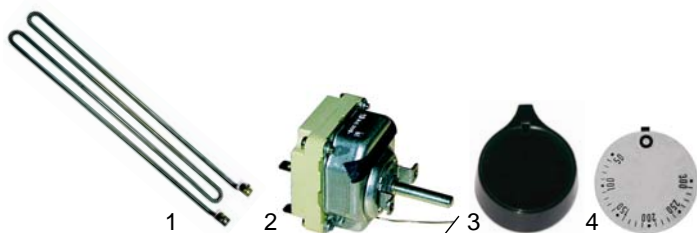

Salamander

Item	Order	Description	Model	OEM
1	415645	2250W/230V		9019
2	300074	switch, 2-pole	102, 103	9020
3	300017	switch, 4-pole		9021

Item	Order	Description	Model	OEM
1	110191	knob		9029
2	111880	symbol	102, 103	9035/0-I

Small appliances and single devices

Item	Order	Description	Model	OEM
1	359718	bulb + housing, KD		9063
2	359610	lamp, 15W	103	9064
3	359709	lens nipple		9058
4	359079	signal lamp	102, 103	9060

Fry tops

Item	Order	Description	Model	OEM
1	415633	1500W/230V		9005
2	375038	thermostat, 3-pole	3301, 3302, 3202, 3315, 3316, 3216	9044
3	110191	knob		9029
4	110520	symbol		9035/300