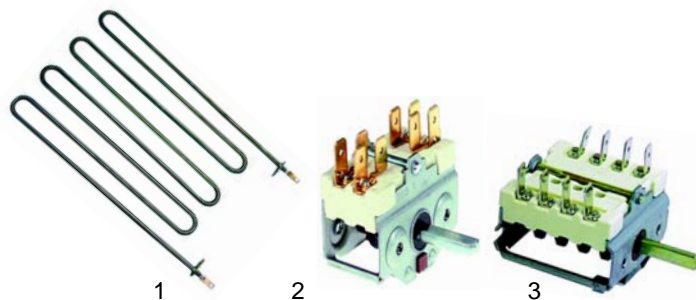

Salamander

Item	Order	Description	Model	OEM
1	415645	2250W/230V		9019
2	300074	switch, 2-pole	102, 103	9020
3	300017	switch, 4-pole		9021