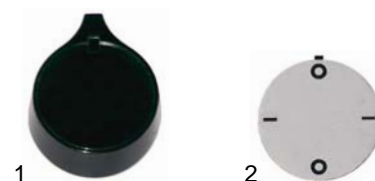

Item	Order	Description	Model	OEM
1	110191	knob	4301, 4302, 4303, 4102, 4106, 4107, 4108, 4202, 4206, 4207, 4208, 4306, 4307, 4308	9029
2	111880	symbol, 0-I		9035/0-1