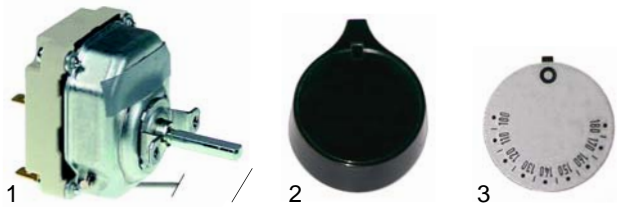

Item	Order	Description	Model	OEM
1	375022	thermostat		9042
2	110191	knob	EFT-__	9029
3	110518	symbol		9035/180 C
4	375704	safety thermostat		9047