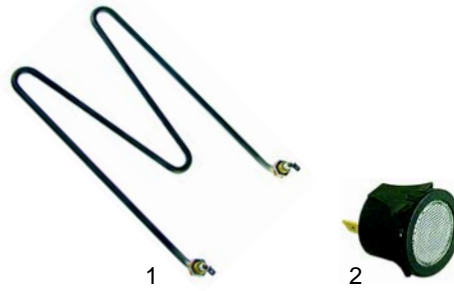

Item	Order	Description	Model	OEM
1	375038	thermostat	EGT400,	9044
2	110191	knob	EGT600,	9029
3	110520	symbol	EGT800, EGT500	9035/0-300 C

Fry tops (electric) - ERB

Chargrills (electric) - ERT, ERDT

Item	Order	Description	Model	OEM
1	415633	1500W/230V	EBT400/600	9005
2	415644	400W/230V	ERT400/600/800	9013
3	418253	1260W/400V	ERDT400/600, ERDT800/1200	9025

Chip scuttle tops (electric)

Item	Order	Description	Model	OEM
1	418252	1000W/230V	EFW400	9008
2	359079	signal lamp		9060

Item	Order	Description	Model	OEM
1	345635	energy regulator		9028
2	110191	knob	EFW400	9029
3	111881	symbol		9035/1 - 3